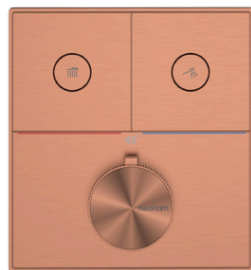

MUSE - TWO FUNCTION THERMOSTATIC SHOWER SYSTEM

Warm in finish, precise in function. The Muse is designed for those who refuse to choose between the two.

A Vernet thermostatic cartridge maintains your preferred temperature with complete consistency – unaffected by pressure changes elsewhere in the home. No adjustments, no interruptions. Just water, exactly as you set it.

A fixture that earns its place in a considered space.

Why it endures:

- Vernet thermostatic cartridge
- Neoperl push-button cartridge
- 31.9cm ABS shower head
- Solid brass body and handle
- Three-function hand shower
- Brushed rose gold finish