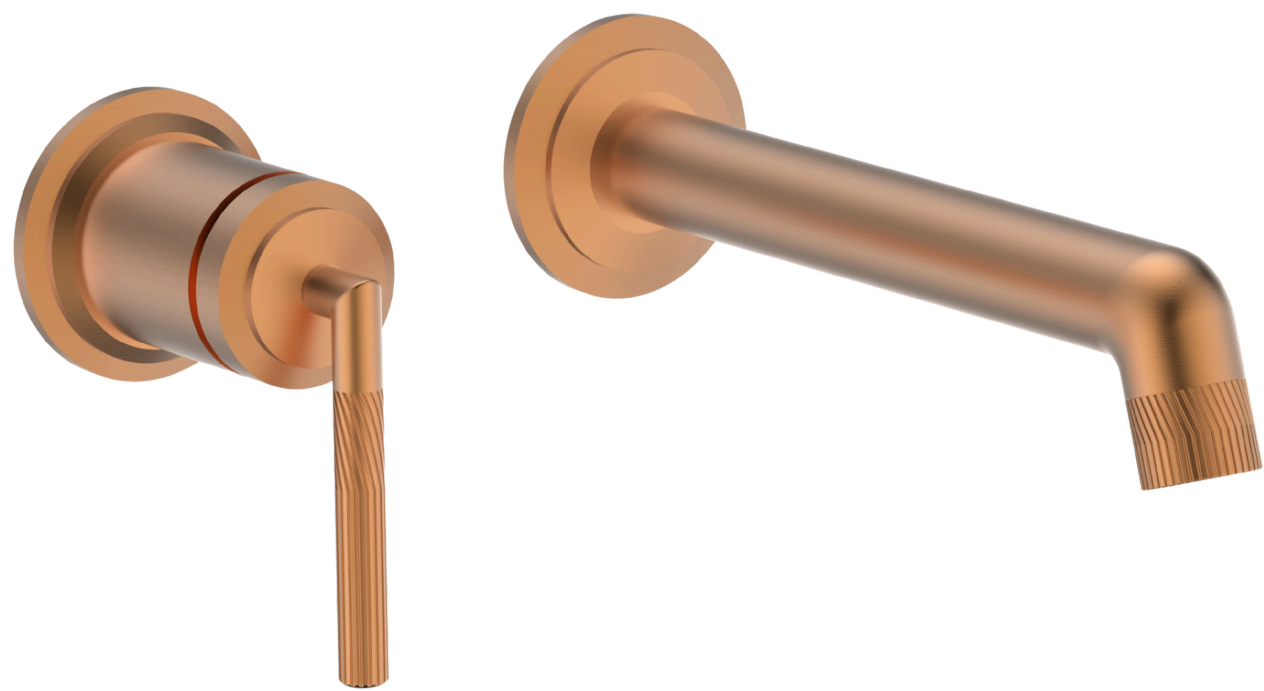

Why it endures:

- Solid brass body, handle, and shower head
- 30cm overhead cascade
- Three-function hand shower
- 35mm ceramic cartridge
- 150cm hose
- Brushed gold finish

## MUSE -

### MUSE HIGH SPOUT BASIN MIXER

Rose gold doesn't simply catch the light – it holds it, warm and unhurried, the way certain mornings refuse to be rushed. The Muse is built in that spirit. Its Vernet thermostatic cartridge finds your perfect temperature and stays there, steady as a held breath, while the 31.9cm overhead head releases water in a fall that feels less like a shower and more like surrender. Solid brass beneath, blush at the surface. Something functional, made quietly beautiful.

Why it endures:

- Vernet thermostatic cartridge
- Neoperl push-button cartridge
- 31.9cm ABS shower head
- Solid brass body and handle
- Three-function hand shower
- Brushed rose gold finish