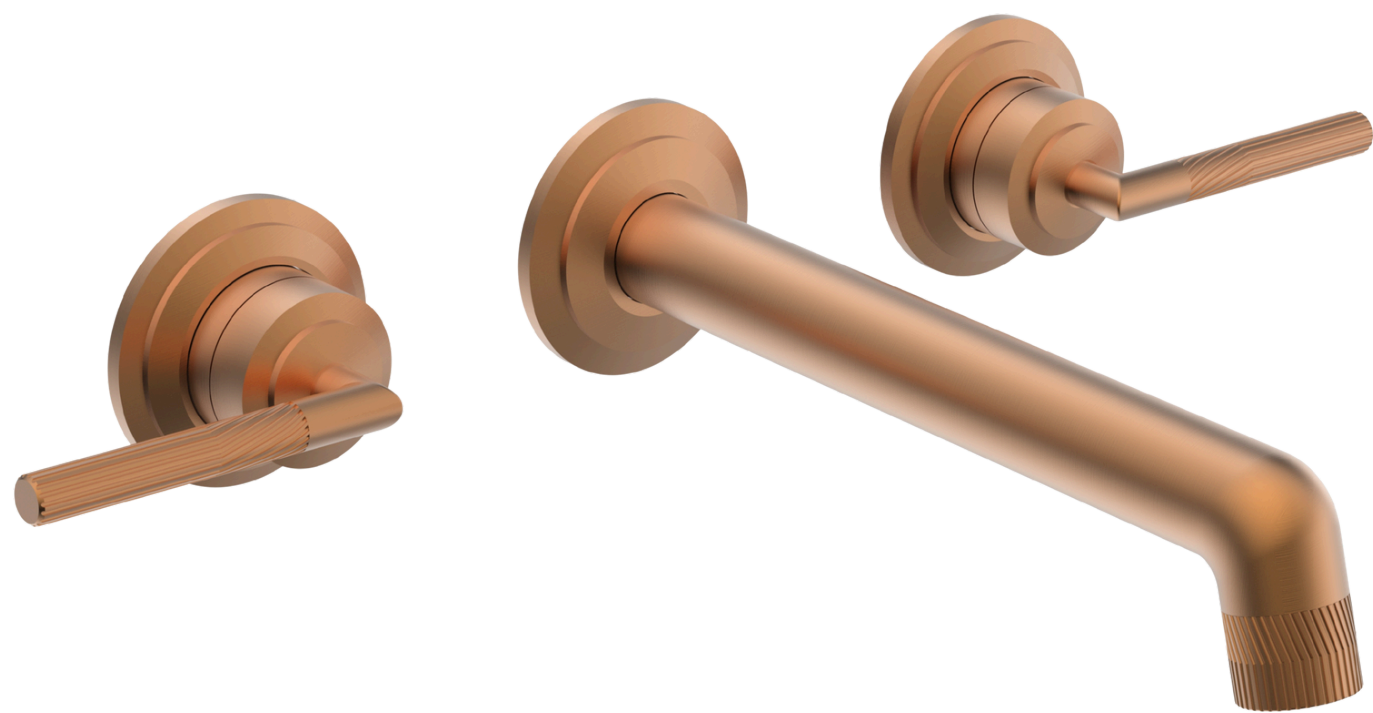

Why it endures:

- Solid brass body, handle, and shower head
- 30cm overhead cascade
- Three-function hand shower
- 35mm ceramic cartridge
- 150cm hose
- Brushed gold finish

Why it endures:

- Vernet thermostatic cartridge
- Neoperl push-button cartridge
- 31.9cm ABS shower head
- Solid brass body and handle
- Three-function hand shower
- Brushed rose gold finish

### WALL-MOUNTED 2 HOLE BASIN MIXER

The wall gives it nothing to hide behind. Mounted clean against the surface, the Muse exists entirely in the open – and it is more than ready for that. The spout emerges with quiet confidence, its brushed rose gold finish glowing softly against tile or stone. The brass lever, slender and precise, moves through temperature and flow with the ease of a 35mm Sedal ceramic cartridge working exactly as it should. No clutter around the basin. No unnecessary presence. Just the fixture itself – spare, considered, and genuinely lovely.

Why it endures:

- Wall-mounted design
- Solid brass body and lever
- PVD brushed rose gold finish
- 35mm Sedal ceramic cartridge
- Neoperl aerator