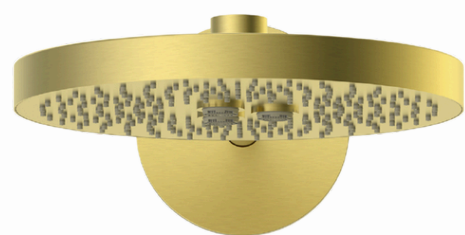

CLIO

Three Function Shower System

It begins with a curve. Soft, composed, and quietly assured—the form of CLIO feels almost effortless. The overhead shower rests like a calm halo, while the hand shower extends in a slender, graceful line below.

Then there is the colour. A brushed gold that glows. Warm, muted, and deeply refined, it holds the light gently, wrapping the space in a quiet sense of luxury.

The controls turn with a smooth, reassuring ease—precise, intuitive, almost instinctive. No noise, no excess. Just a simple, satisfying rhythm.

Why it endures:

- Solid brass body, handle, and shower head
- 30cm overhead cascade
- Three-function hand shower
- 35mm ceramic cartridge
- 150cm hose
- Brushed gold finish