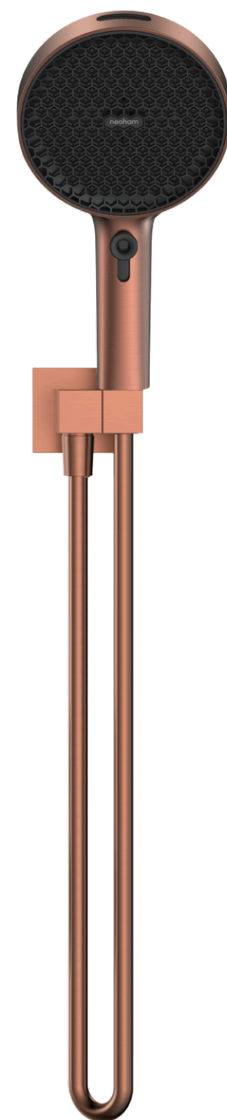

MUSE - TWO FUNCTION THERMOSTATIC SHOWER SYSTEM

Warm in finish, precise in function. The Muse is designed for those who refuse to choose between the two.

A Vernet thermostatic cartridge maintains your preferred temperature with complete consistency – unaffected by pressure changes elsewhere in the home. No adjustments, no interruptions. Just water, exactly as you set it.

A fixture that earns its place in a considered space.

Why it endures:

- Vernet thermostatic cartridge
- Neoperl push-button cartridge
- 31.9cm ABS shower head
- Solid brass body and handle
- Three-function hand shower
- Brushed rose gold finish