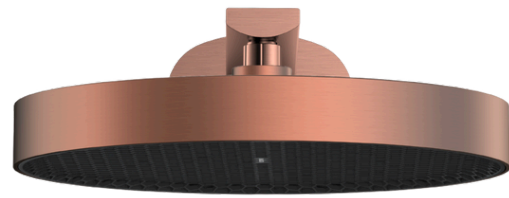

MUSE - TWO FUNCTION THERMOSTATIC SHOWER SYSTEM

Warm in finish, precise in function. The Muse is designed for those who refuse to choose between the two.

A Vernet thermostatic cartridge maintains your preferred temperature with complete consistency – unaffected by pressure changes elsewhere in the home. No adjustments, no interruptions. Just water, exactly as you set it.

A fixture that earns its place in a considered space.

Why it endures:

- Vernet thermostatic cartridge
- Neoperl push-button cartridge
- 31.9cm ABS shower head
- Solid brass body and handle
- Three-function hand shower
- Brushed rose gold finish