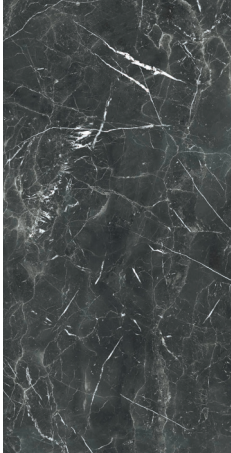

MEGAN

Satin Matt (Rectified) | Glazed Porcelain Tiles

60X120

Megan Black
7LC.SM