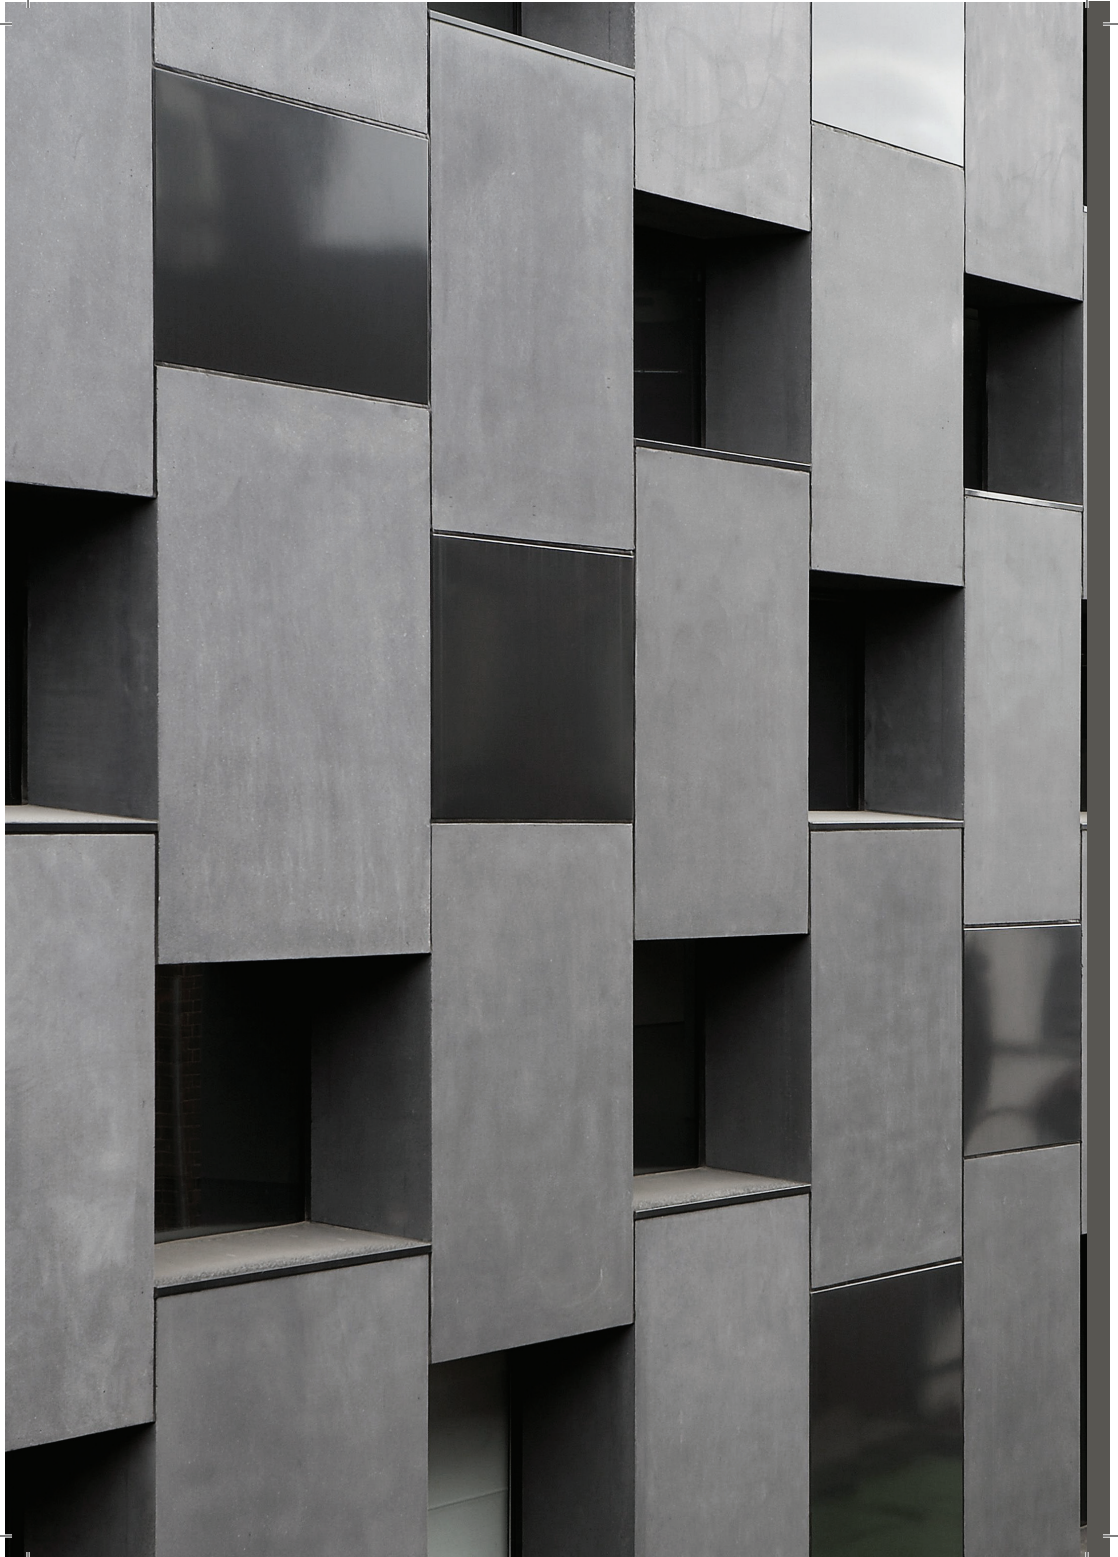

IF ANYTHING COULD BE REPLICATED ON A TILE...

Follow-up designs to our latest collections

CEMENT
COLLECTION

LAHN

Satin Matt (Rectified) | Glazed Porcelain Tiles

60X60

Lahn - Beige
OLC.244

MINUIT