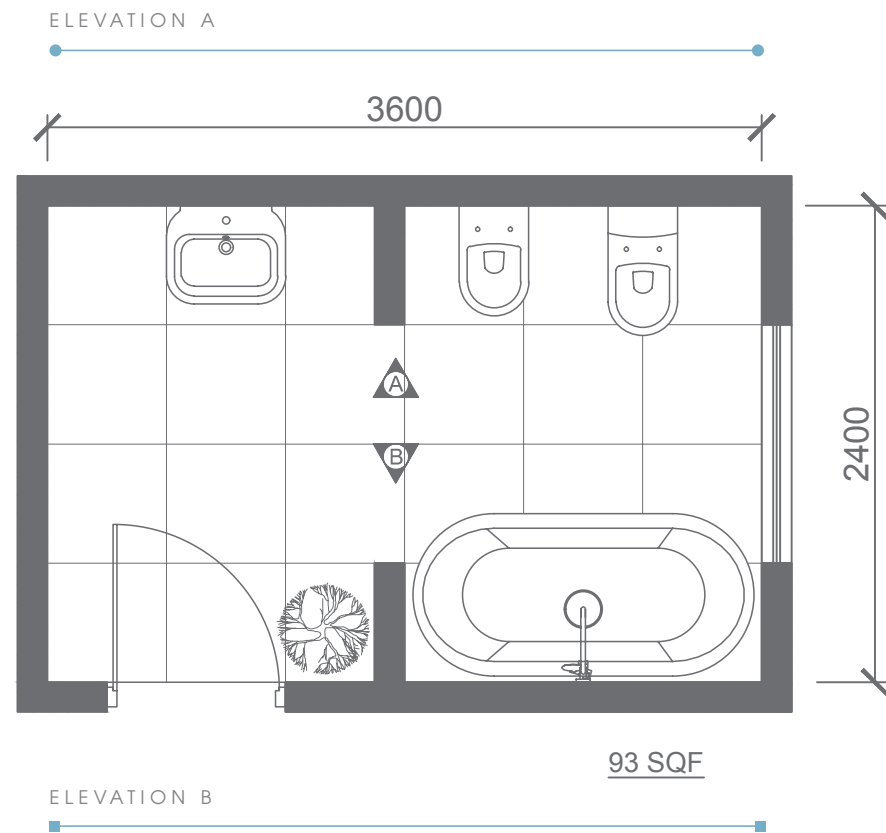

Plan # XXXXXXXX

Type - Family Bathroom
Style - Classic
Area - 93 Sqf

TOP VIEW