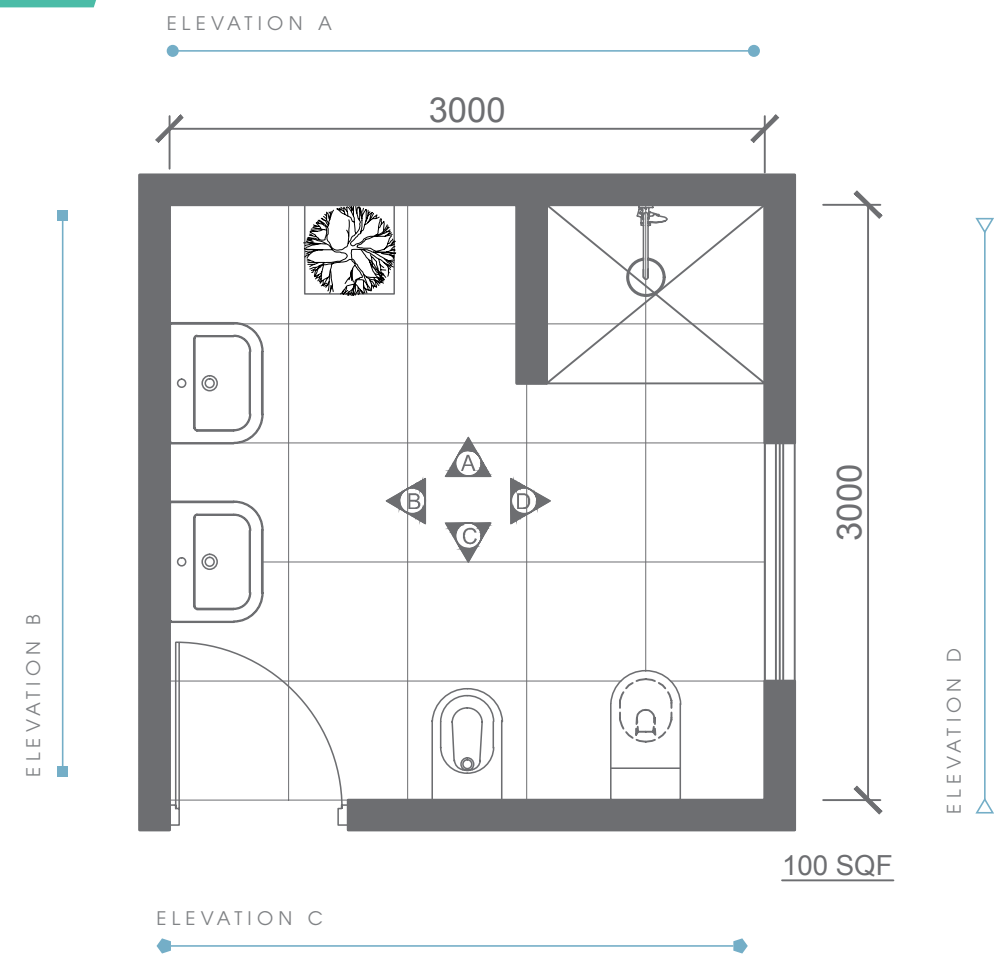

Plan # XXXXXXXX

Type - Family Bathroom
Style - Rustic
Area - 100 Sqf

TOP VIEW