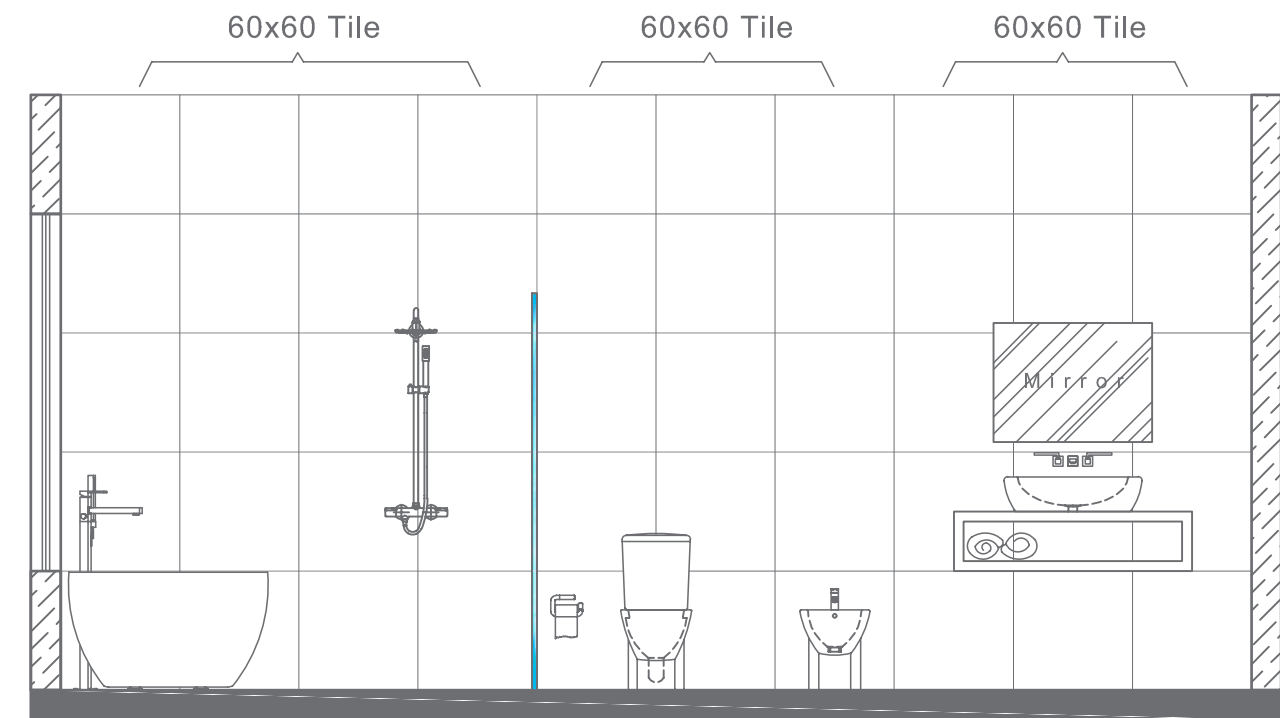

Type - Family Bathroom
Style - Modern
Area - 104.6 Sqf

TOP VIEW

104.6 SQF

ELEVATION VIEW

ELEVATION A

ELEVATION VIEW

Plan # XXXXXXXX

Type - Family Bathroom
Style - Modern
Area - 108.5 Sqf