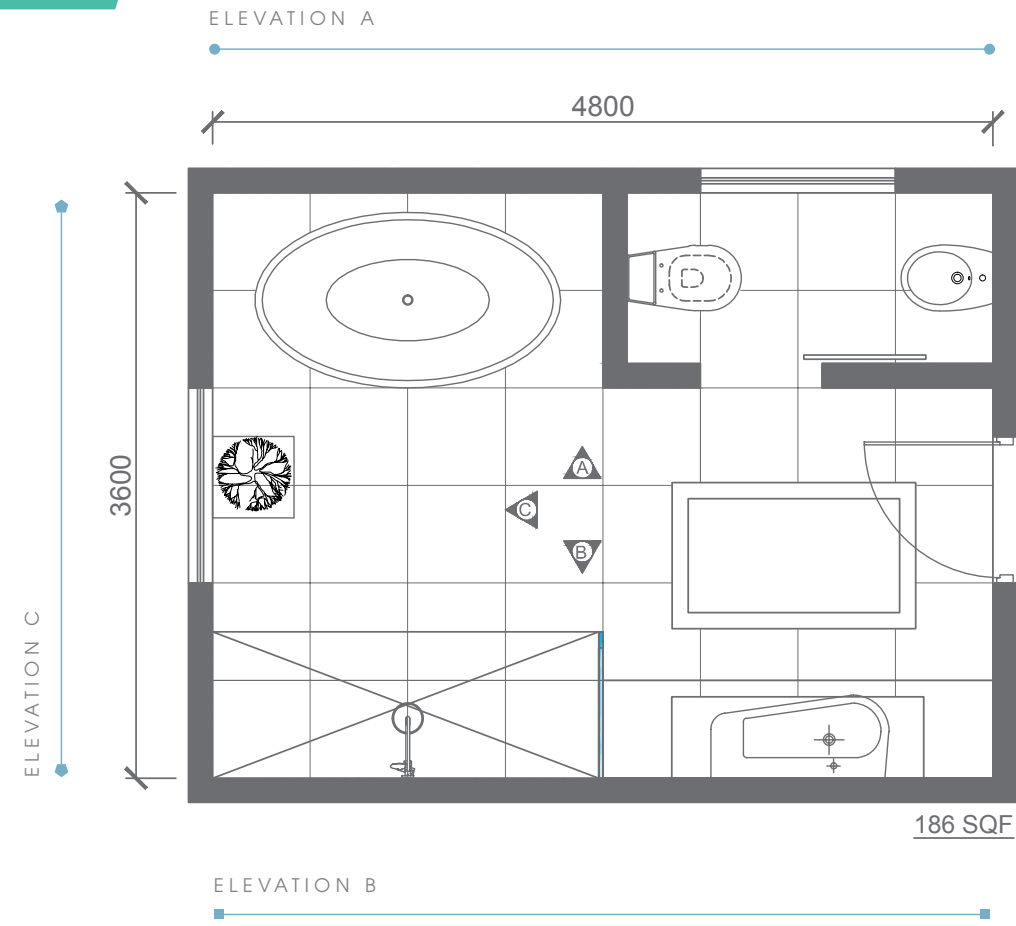

GIULY
WATERCLOSET
RB.GUL.03G119.01.10 /
RB.GUL.04G104.01.07

GIULY
BIDET
RB.GUL.05G104.01.08

Plan # XXXXXXXX

Type - Luxury Bathroom
 Style - Modern
 Area - 186 Sqf

TOP VIEW

ELEVATION VIEW

ELEVATION VIEW

BATHWARE