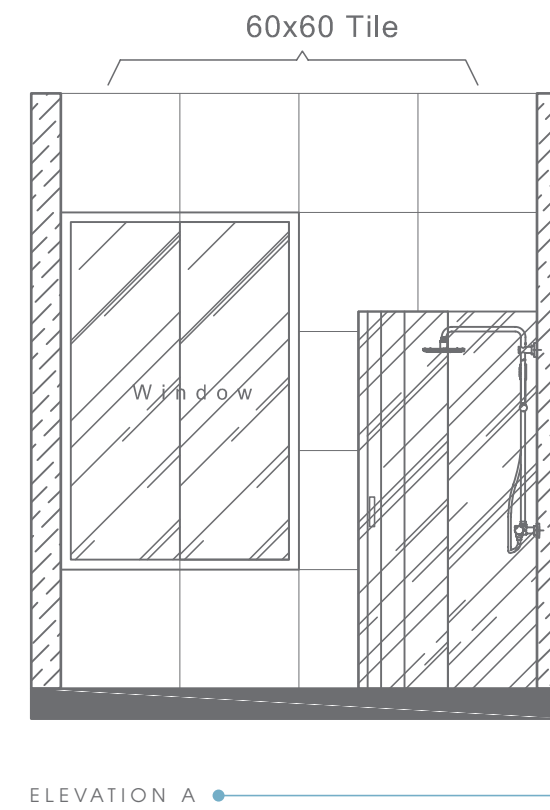

ELEVATION VIEW