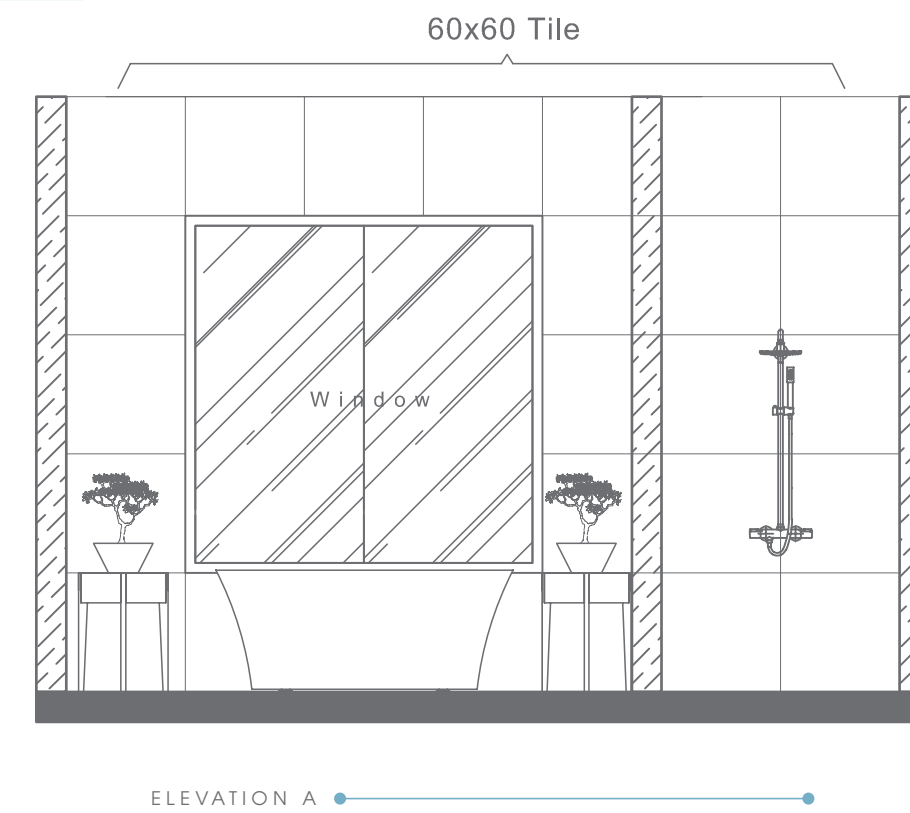

ELEVATION VIEW