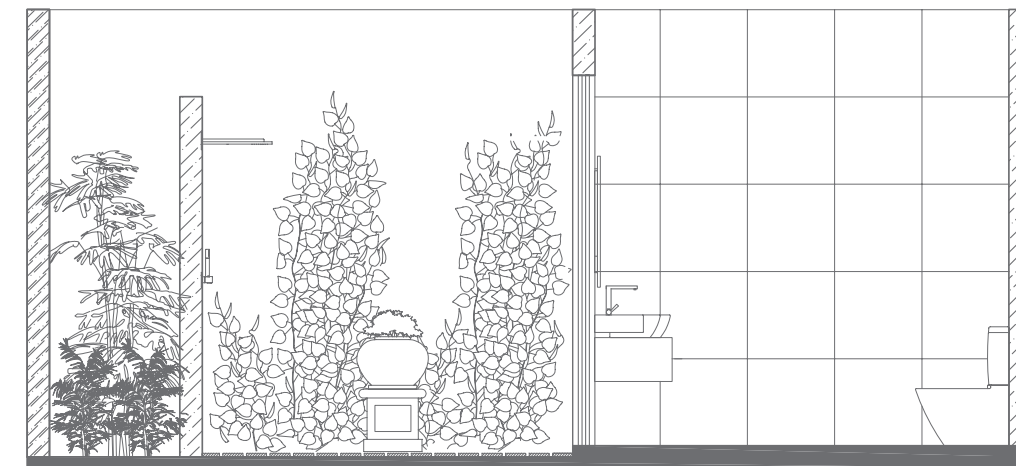

TOP VIEW

ELEVATION A

ELEVATION C

ELEVATION B

ELEVATION D

BATHWARE

AZZA COLLECTION

AZZA
DOUBLE BOWL
WALL HANG WASHBASIN
RB.AZD.01G212.01.21