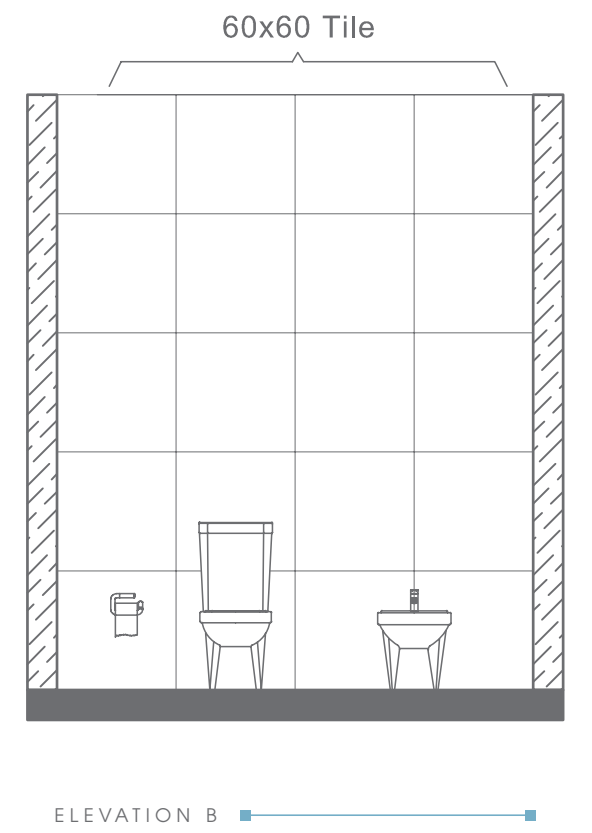

ELEVATION VIEW