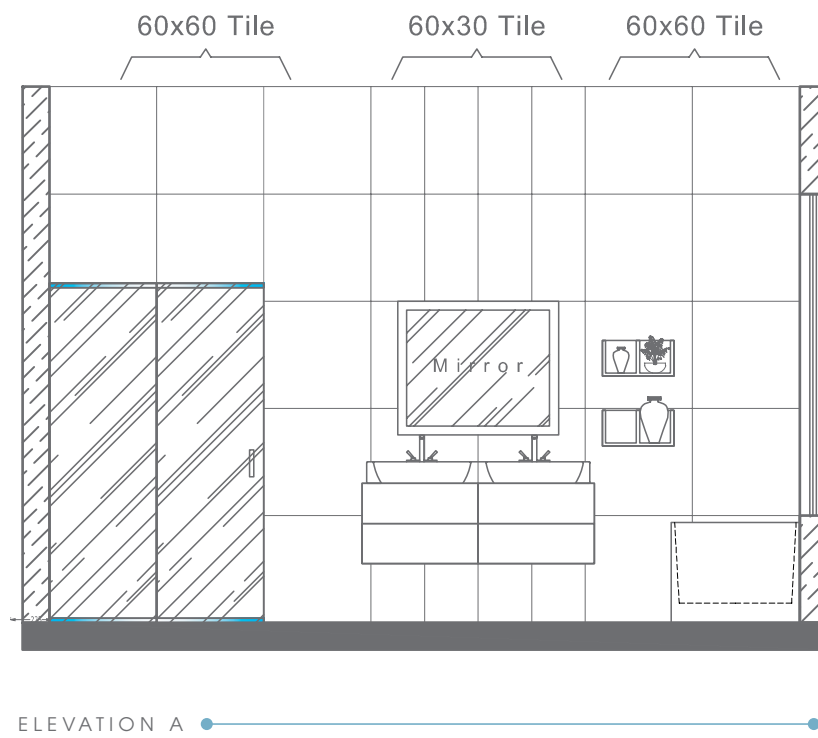

Kenzo Gray
688
60x60

Plan # XXXXXXXX

Type - Luxury Bathroom
 Style - Modern
 Area - 164.6 Sqf

TOP VIEW

ELEVATION VIEW

ELEVATION B

ELEVATION VIEW

ELEVATION A