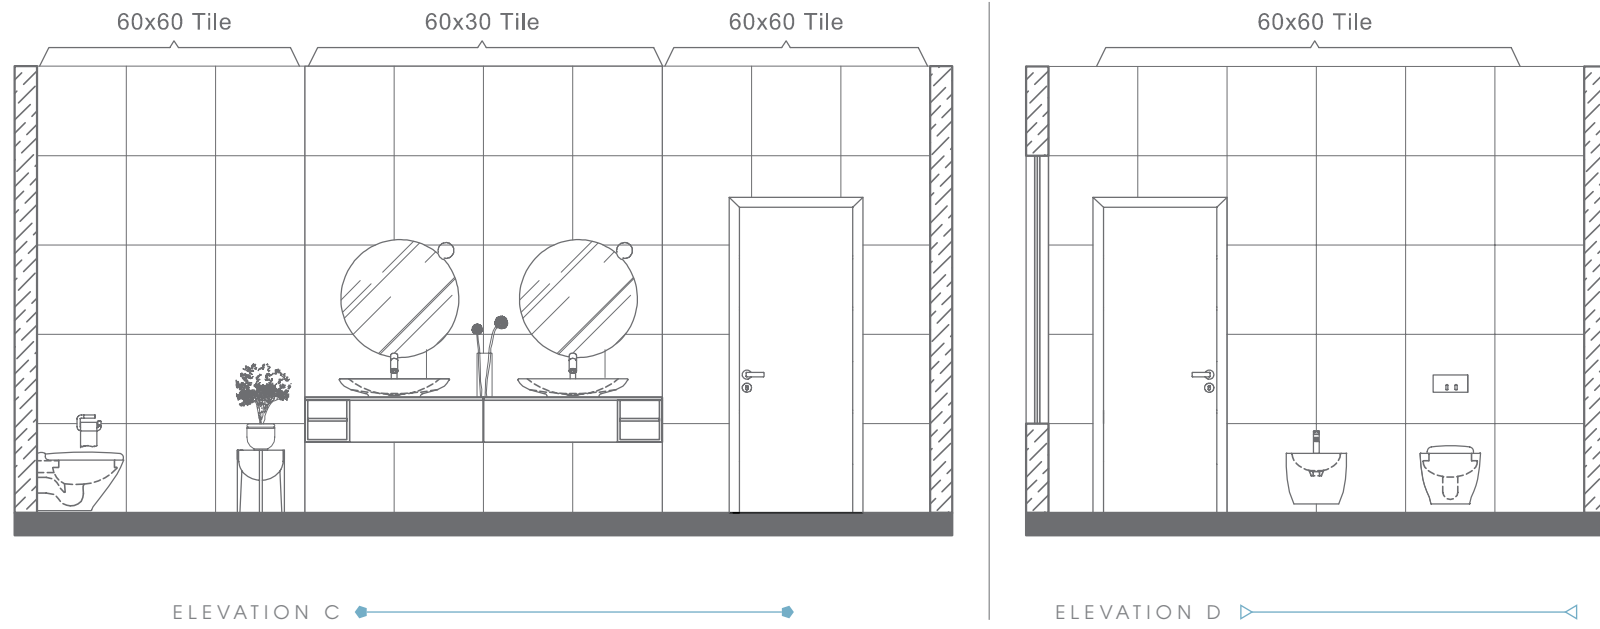

TOP VIEW

ELEVATION VIEW

ELEVATION VIEW

Plan # XXXXXXXX

Type - Luxury Bathroom
Style - Rustic
Area - 155 Sqf

TOP VIEW

155 SQF

BATHWARE