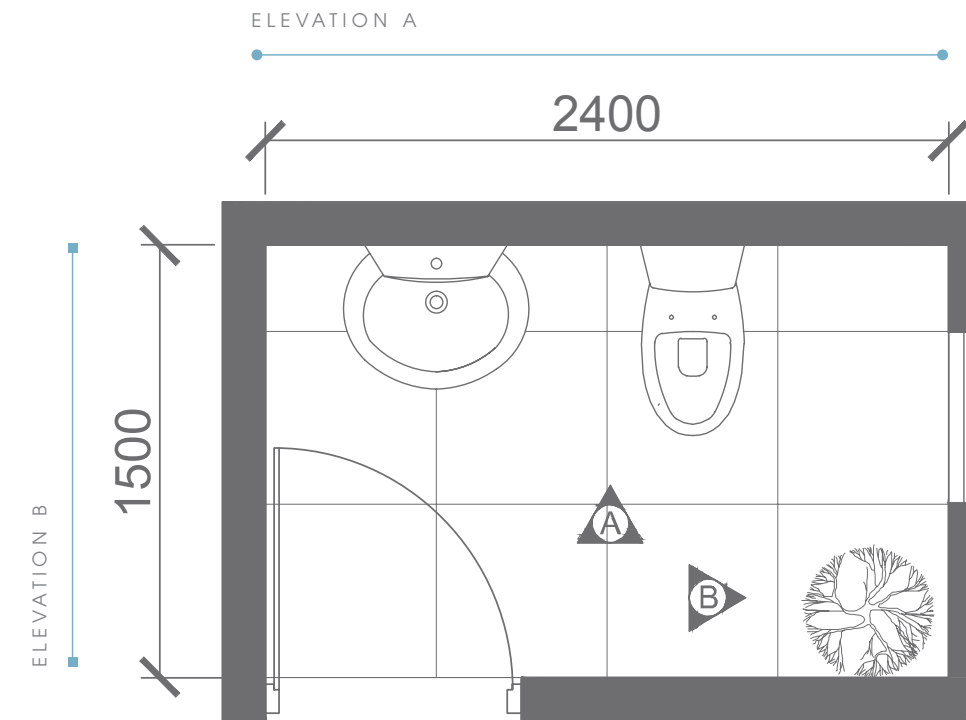

Plan # XXXXXXXX

Type - Powder room
Style - Modern
Area - 38.7 Sqf

TOP VIEW

38.7 SQF

ELEVATION VIEW

ELEVATION A

ELEVATION VIEW

Plan # XXXXXXXX