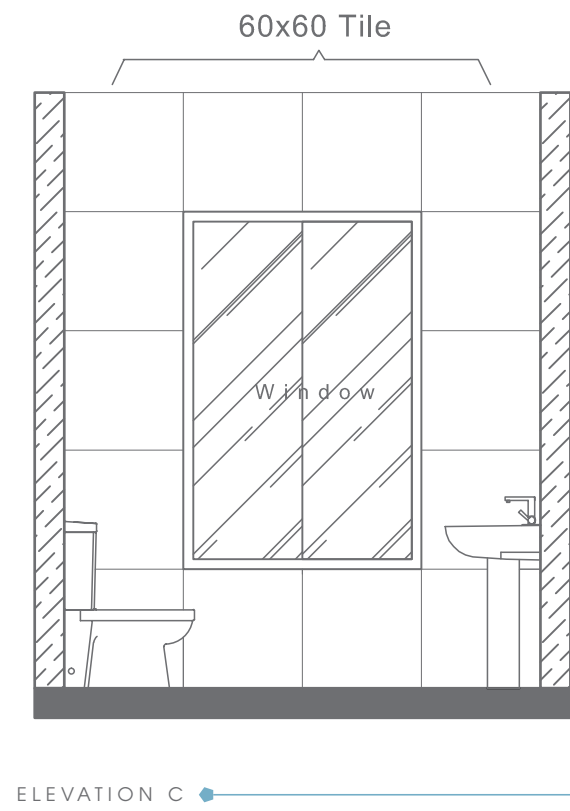

TOP VIEW

ELEVATION VIEW

ELEVATION VIEW

Plan # XXXXXXXX

Type - Small Bathroom
Style - Modern
Area - 58.1 Sqf

TOP VIEW

BATHWARE

DUNE COLLECTION