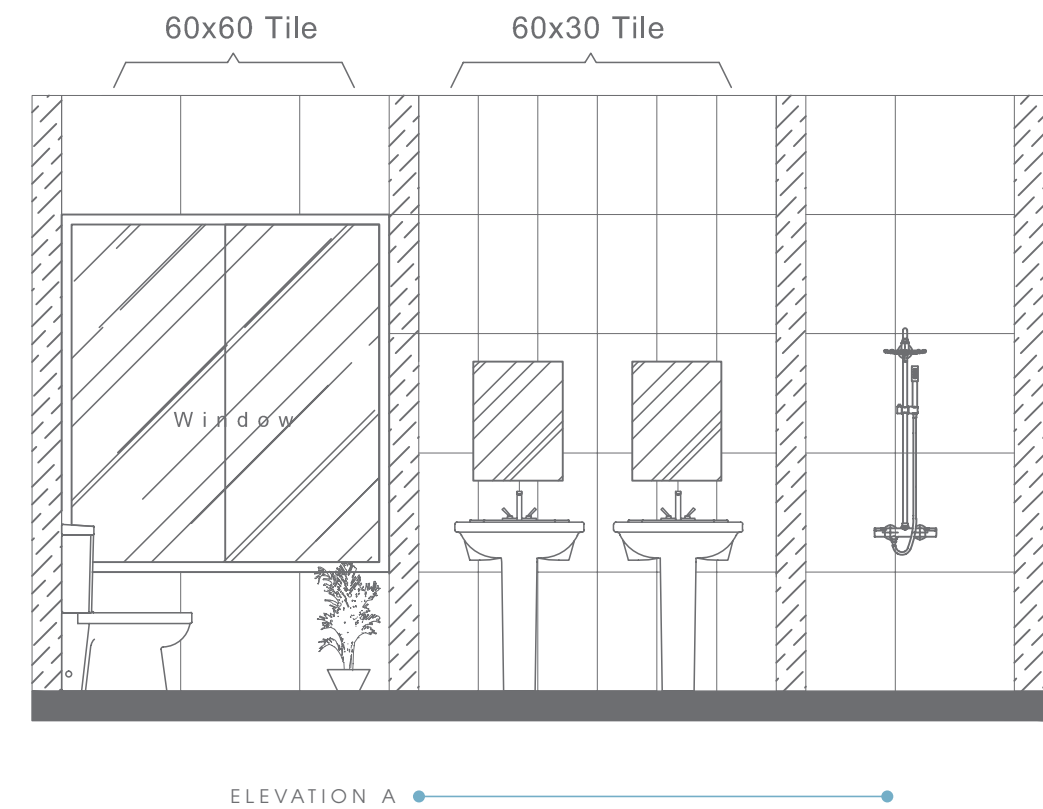

ELEMENT AQUA
BIDET
RB.EAQ.05G101.01.08

Plan # XXXXXXXX

Type - Family Bathroom
Style - Modern
Area - 90.5 Sqf

TOP VIEW

ELEVATION VIEW

ELEVATION VIEW

ELEVATION B

Plan # XXXXXXXX