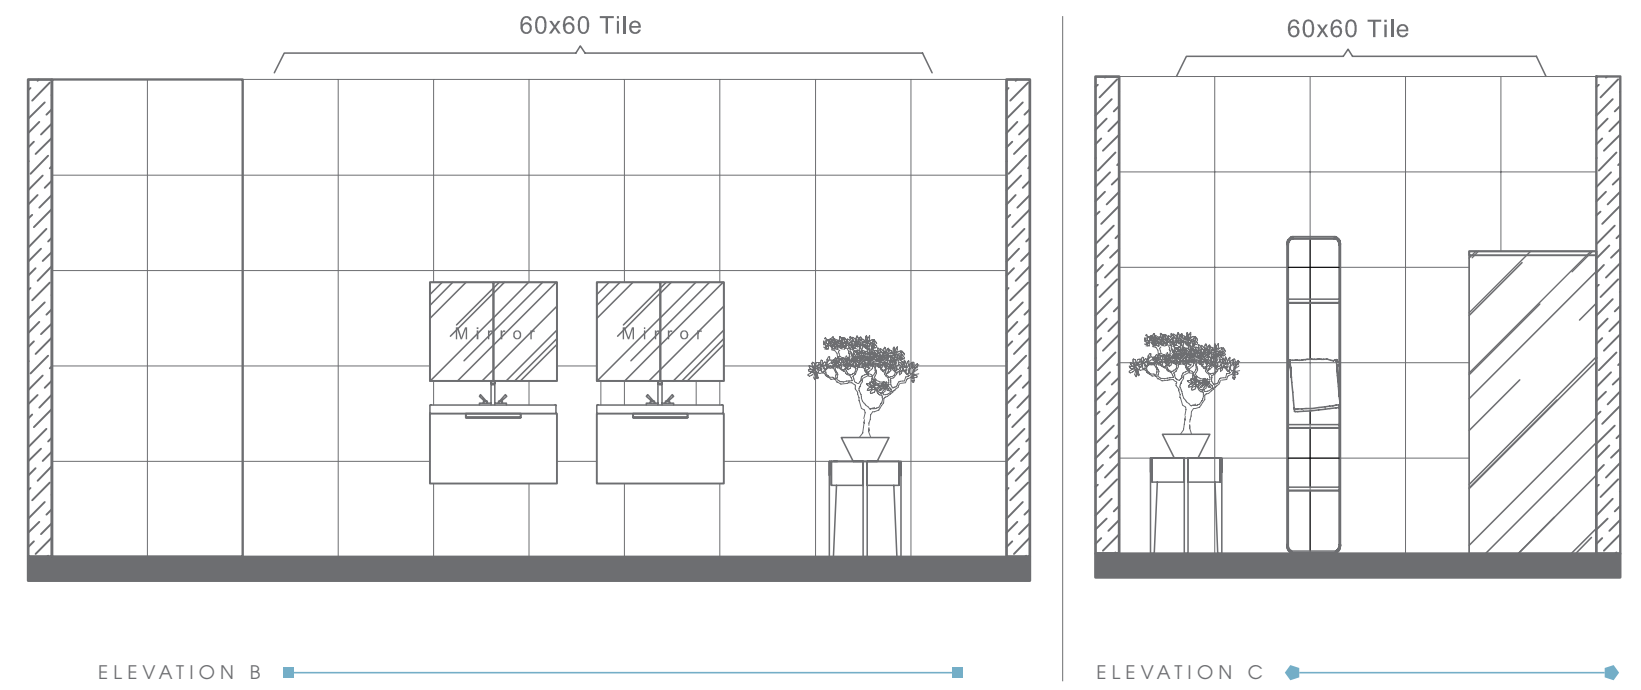

Plan # XXXXXXXX

Type - Luxury Bathroom
Style - Modern
Area - 178 Sqf

TOP VIEW

ELEVATION VIEW

ELEVATION VIEW

BATHWARE

GIULY COLLECTION

GIULY 80
WASHBASIN