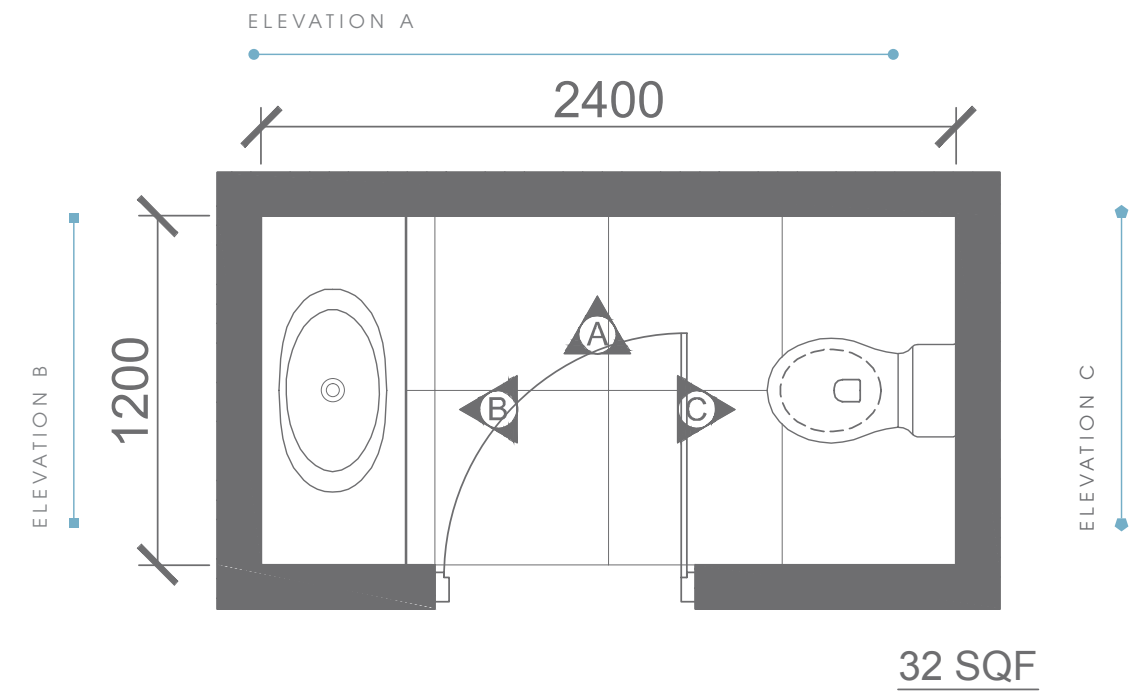

ELEVATION VIEW

Plan # XXXXXXXX

Type - Powder room
Style - Modern
Area - 32 Sqf

TOP VIEW

BATHWARE

INTENSE COLLECTION

INTENSE
FLOOR STANDING
WASHBASIN
RB.INS.01G101.01.10

INTENSE
WATERCLOSET
RB.INS.03G119.01.10 /
RB.INS.04G104.01.05

ELEVATION VIEW