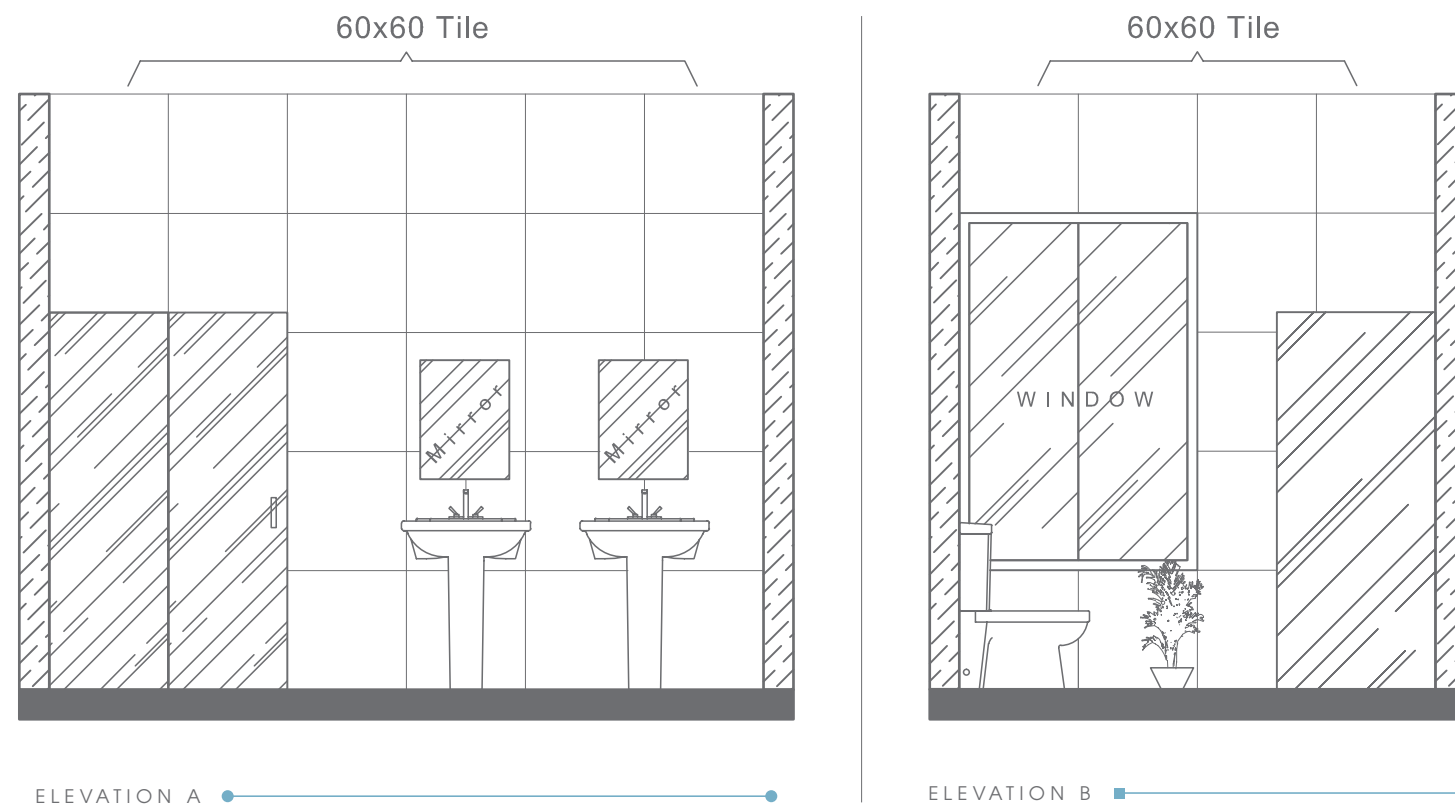

ELEVATION VIEW