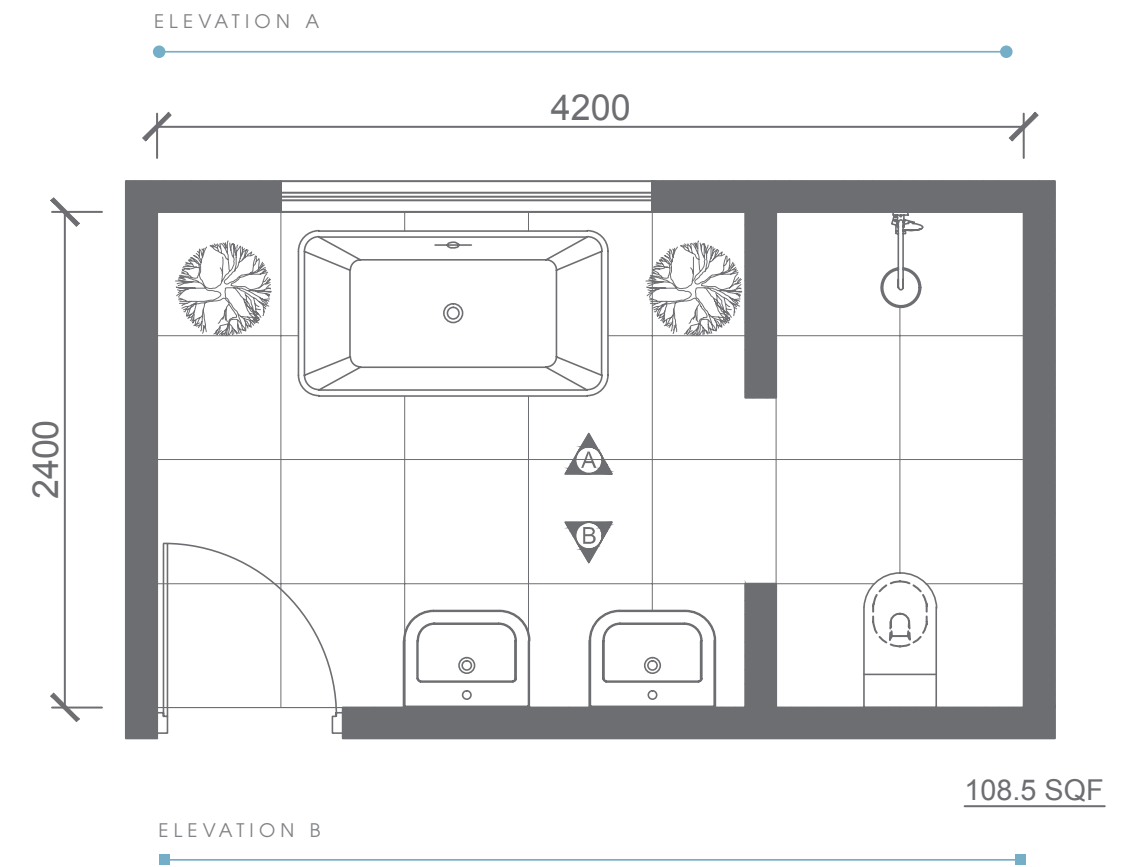

ELEVATION VIEW

BATHWARE

INTENSE COLLECTION

Plan # XXXXXXXX

Type - Family Bathroom
Style - Modern
Area - 108.5 Sqf

TOP VIEW

ELEVATION VIEW