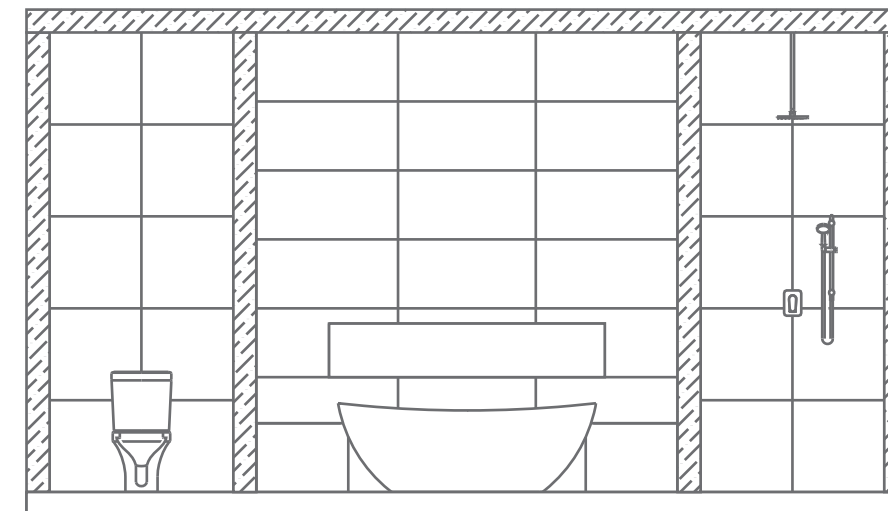

ELEVATION VIEW

ELEVATION A