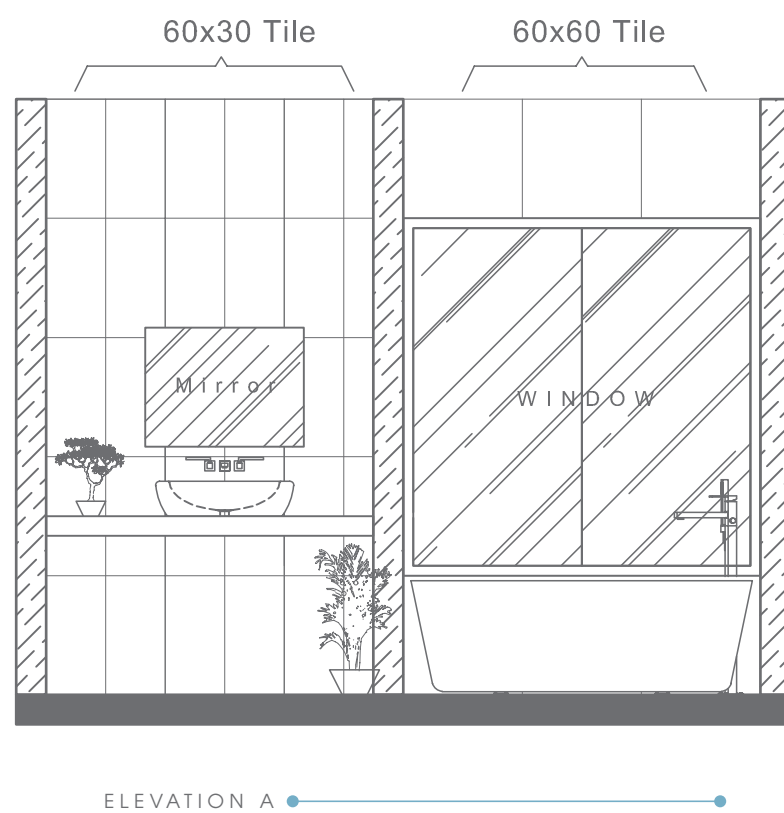

ELEVATION VIEW

BATHWARE

RIVIERA COLLECTION