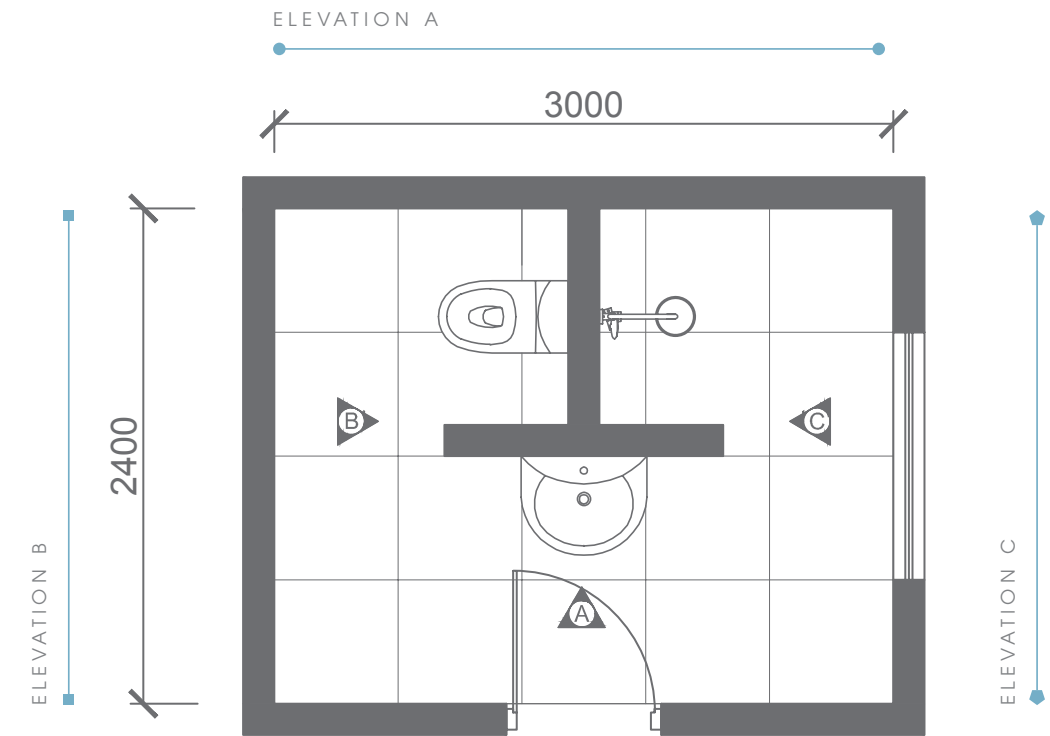

ELEVATION VIEW

Plan # XXXXXXXX

Type - Small Bathroom
Style - Modern
Area - 77.5 Sqf

TOP VIEW

BATHWARE

EFI COLLECTION

EFI
FLOOR STANDING
WASHBASIN
RB.EFI.01G101.01.07

EFI
WATERCLOSET
RB.EFI.03G112.01.08 /
RB.EFI.04G104.01.04

ELEVATION VIEW