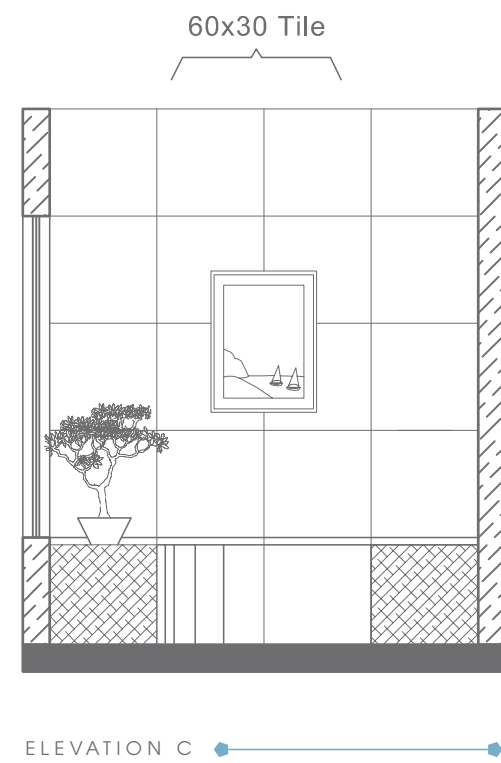

ELEVATION VIEW

RUSTIC FAMILY BATHROOMS

BATHWARE

DEEP BLUE COLLECTION