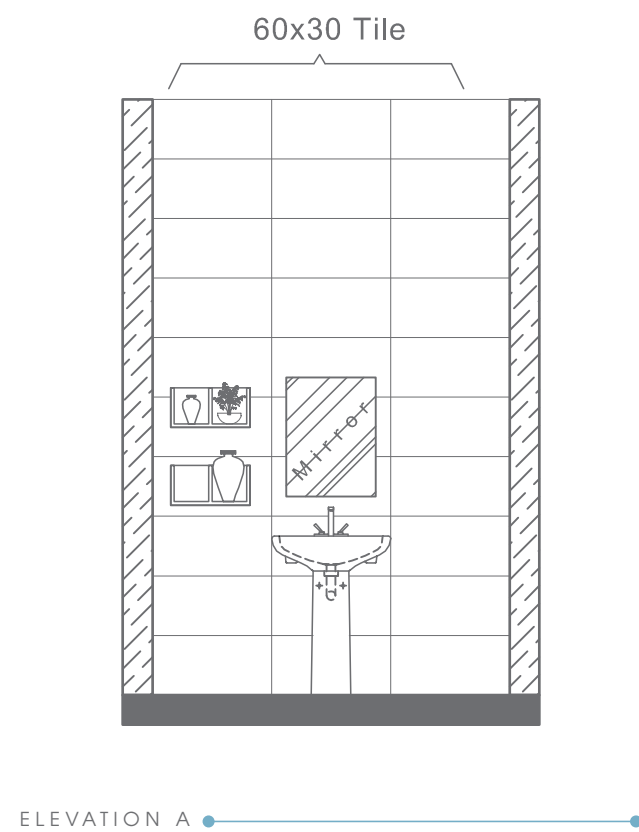

RUSTIC POWDER ROOMS

Plan # XXXXXXXX

Type - Powder Room
Style - Rustic
Area - 46.5 Sqf

TOP VIEW

46.5 SQF

ELEVATION VIEW

ELEVATION VIEW

BATHWARE