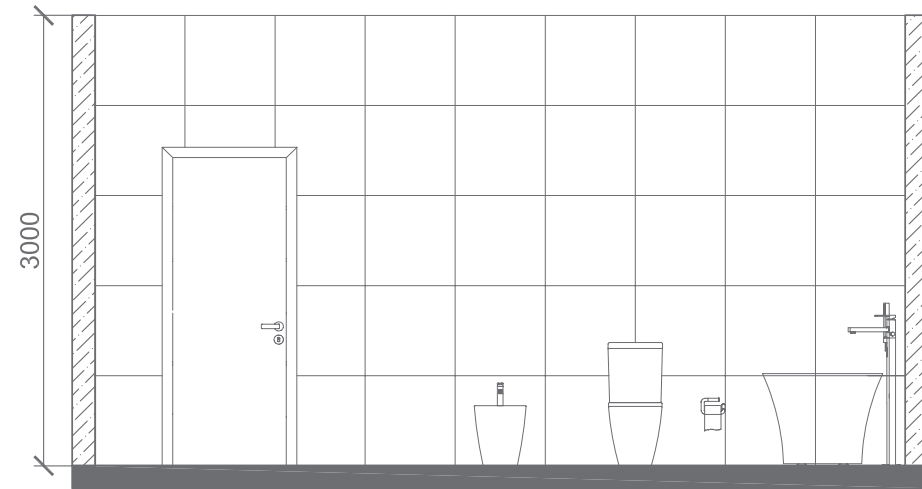

TOP VIEW

ELEVATION A

ELEVATION C

ELEVATION B

ELEVATION D

BATHWARE

AZZA COLLECTION

AZZA
DOUBLE BOWL
WALL HANG WASHBASIN
RB.AZD.01G212.01.21