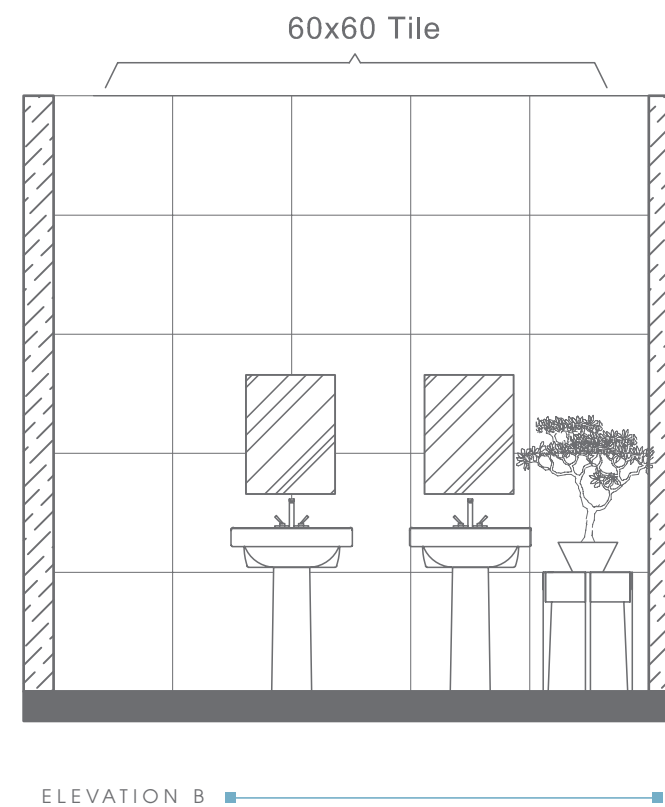

ELEVATION VIEW

BATHWARE

ELEMENT AQUA COLLECTION

ELEMENT AQUA
FLOOR STANDING
WASHBASIN
RB.EAQ.01G101.01.09

ELEMENT AQUA
WATERCLOSET
RB.EAQ.03G112.01.09 /
RB.EAQ.04G104.01.04

ELEMENT AQUA
BIDET
RB.EAQ.05G101.01.08