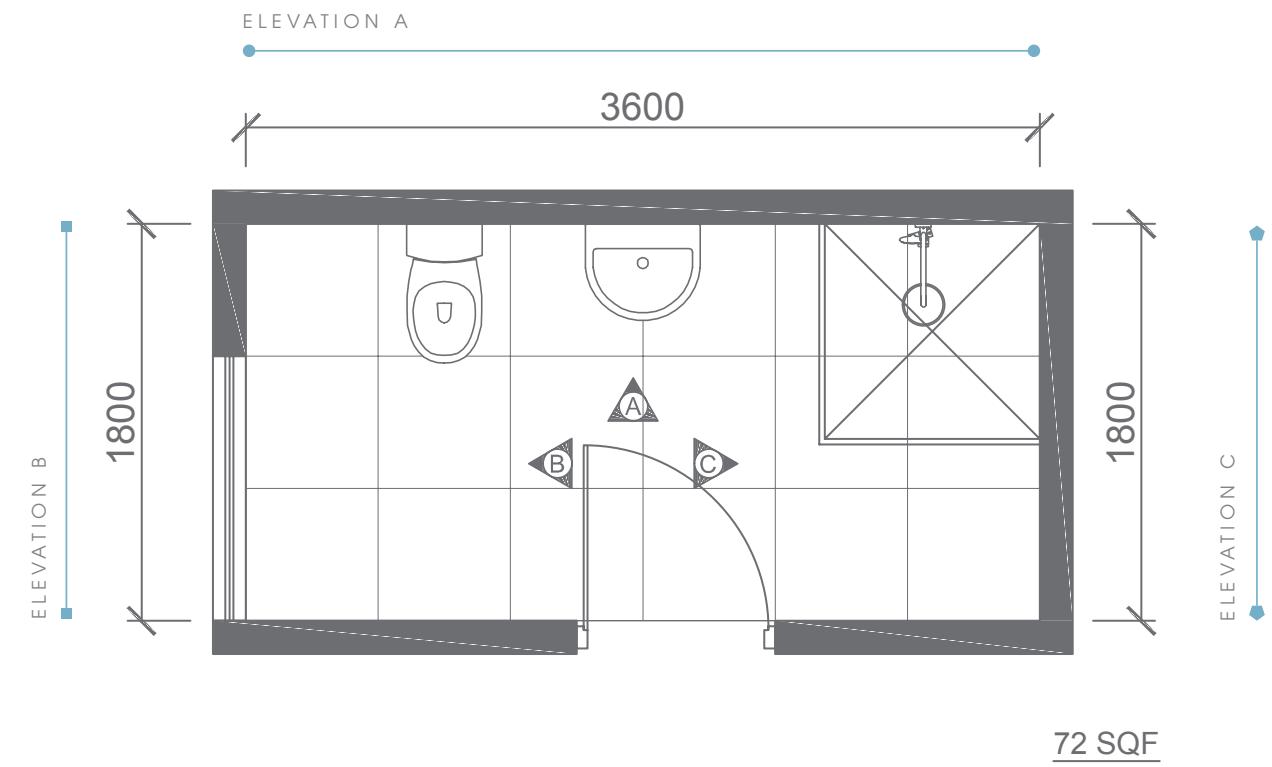

ELEVATION VIEW

Plan # XXXXXXXX

Type - Small Bathroom
Style - Modern
Area - 72 Sqf

TOP VIEW

BATHWARE

URBAN D COLLECTION

ELEVATION VIEW