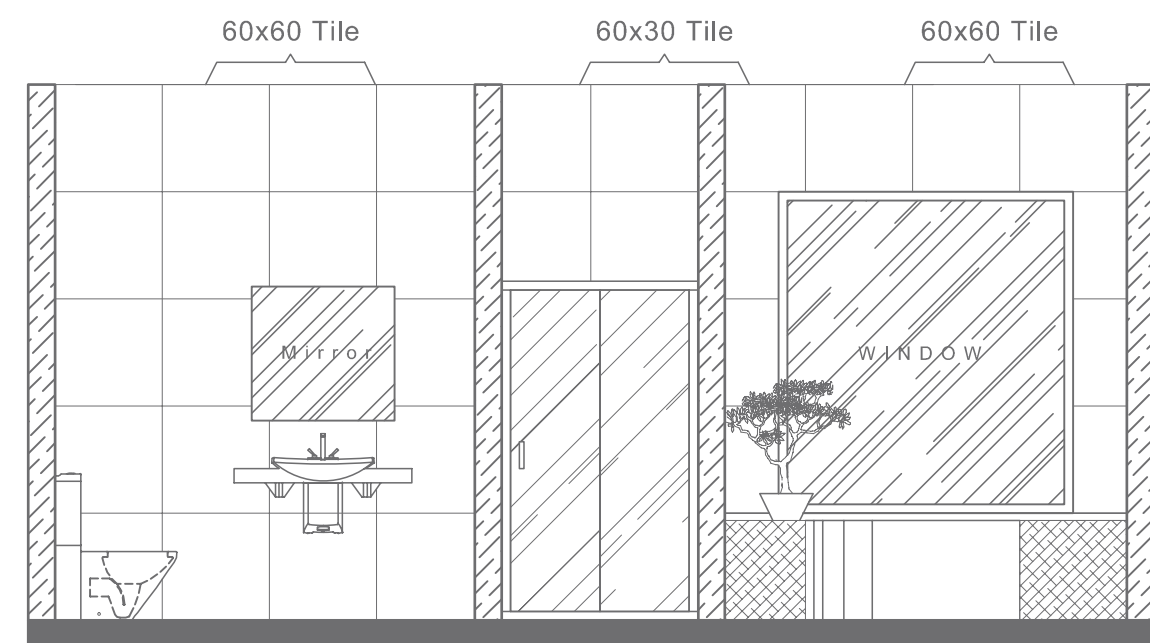

ELEVATION VIEW

ELEVATION A