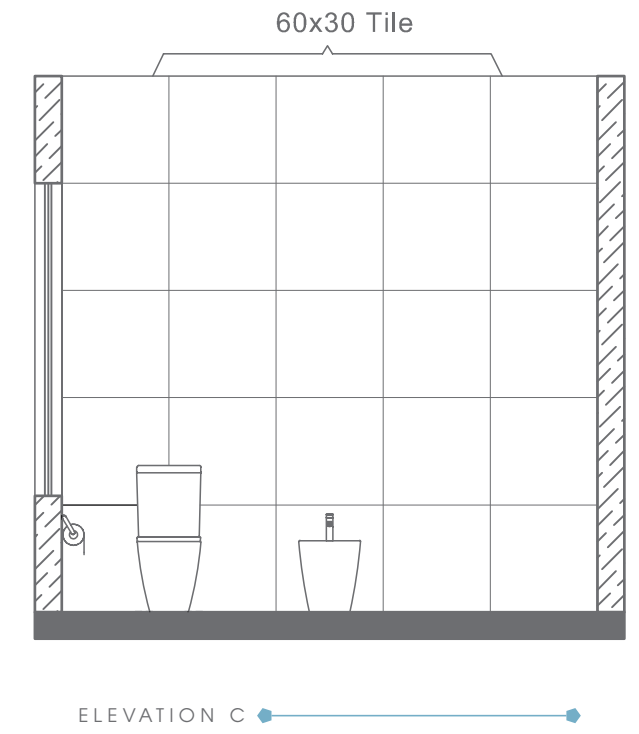

GIULY
BIDET
RB.GUL.05G104.01.08

Plan # XXXXXXXX

Type - Luxury Bathroom
Style - Modern
Area - 144.6 Sqf

TOP VIEW

ELEVATION VIEW

BATHWARE

AZZA COLLECTION

AZZA
DOUBLE BOWL
WALL HANG WASHBASIN
RB.AZD.01G212.01.21