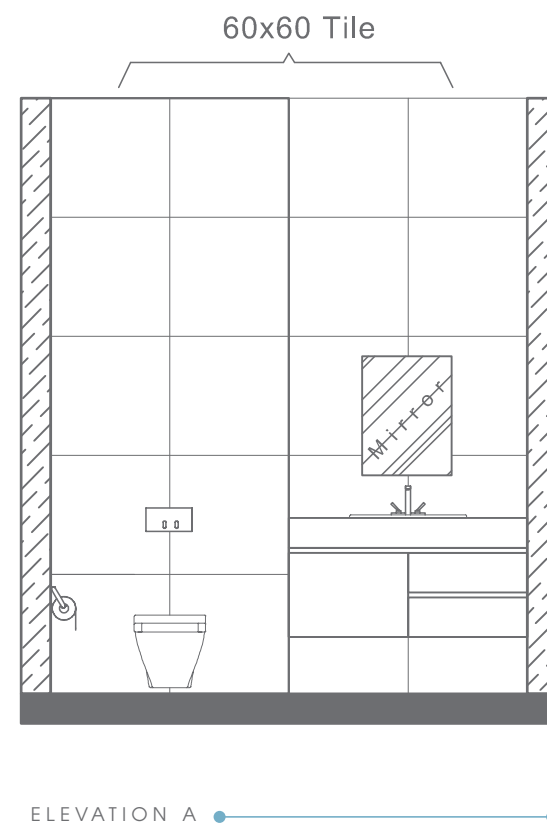

MODERN POWDER ROOMS

Plan # XXXXXXXX

Type - Powder room
Style - Modern
Area - 42.5 Sqf

TOP VIEW

ELEVATION VIEW

ELEVATION VIEW

BATHWARE

O2
WASHBASIN
RB.OO2.01G109.01.08