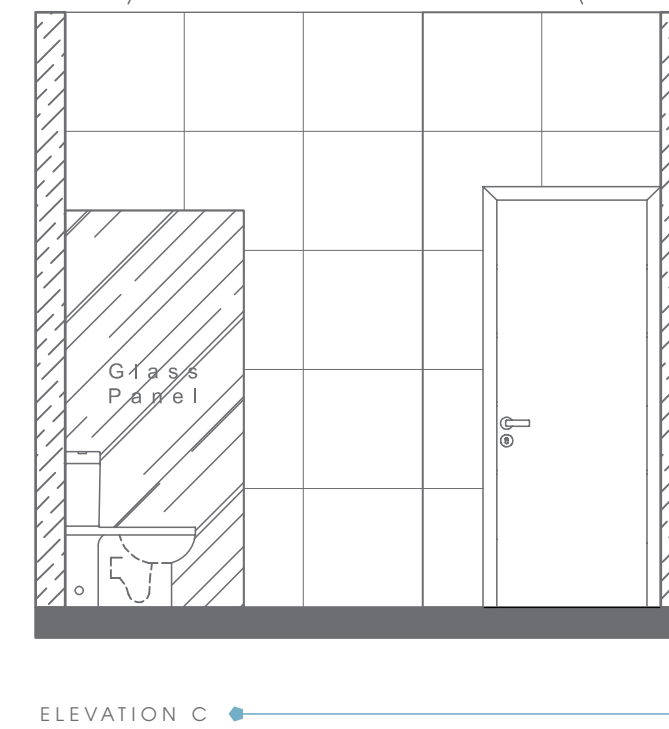

TOP VIEW

ELEVATION VIEW

Plan # XXXXXXXX

Type - Luxury Bathroom
Style - Rustic
Area - 155 Sqf
60x60 Tile

ELEVATION VIEW

TOP VIEW

BATHWARE

AQUA + COLLECTION