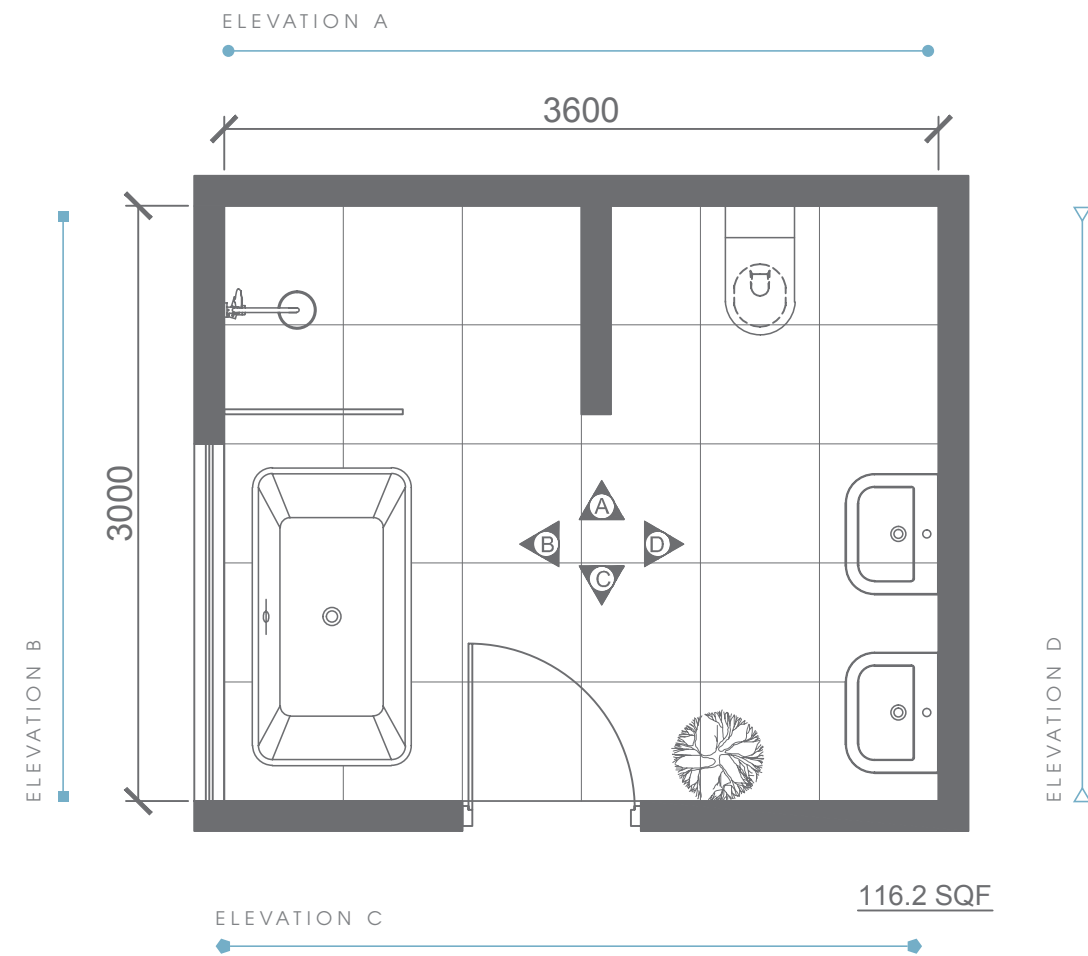

Plan # XXXXXXXX

Type - Family Bathroom
Style - Rustic
Area - 116.2 Sqf

TOP VIEW

ELEVATION VIEW