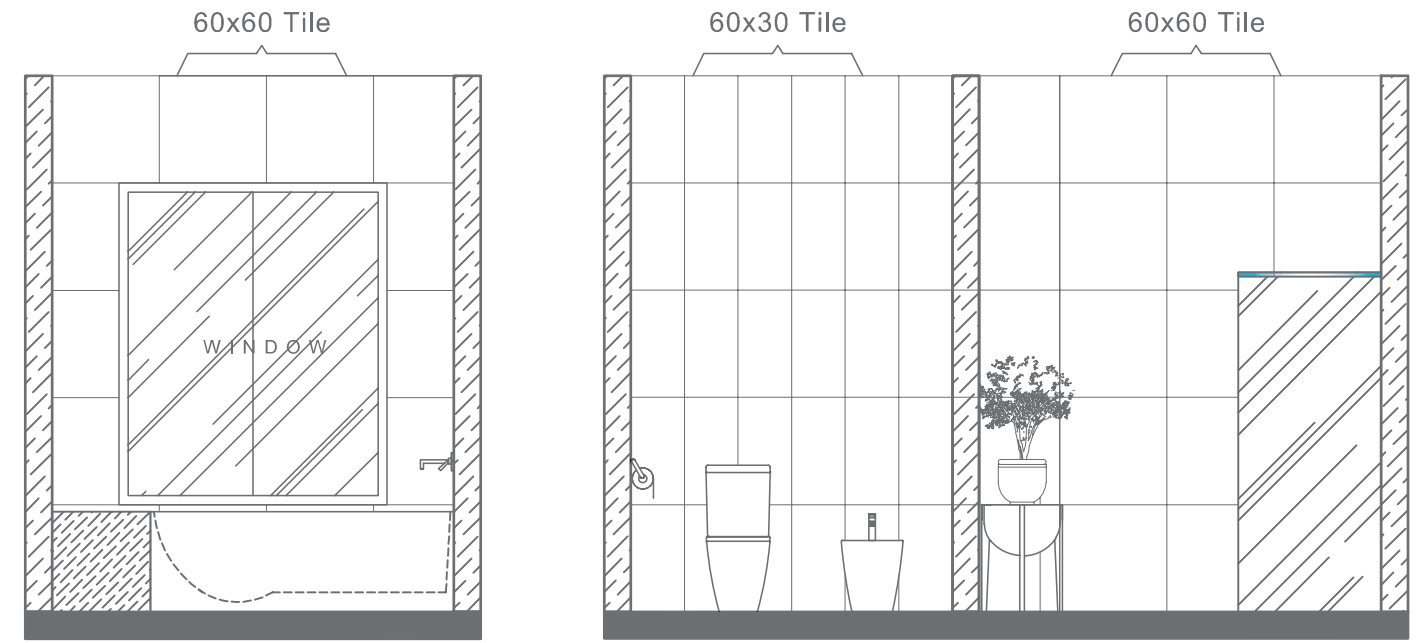

Kenzo Gray
688
60x60

Plan # XXXXXXXX

Type - Luxury Bathroom
 Style - Modern
 Area - 164.6 Sqf

TOP VIEW

ELEVATION VIEW

ELEVATION B

ELEVATION VIEW

ELEVATION A