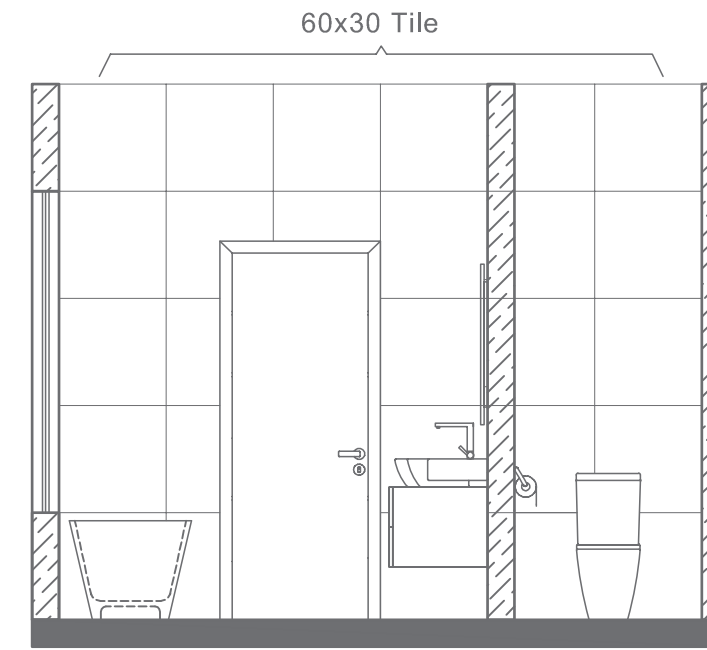

SLIDE COLLECTION

Plan # XXXXXXXX

Type - Luxury Bathroom
Style - Modern
Area - 140 Sqf

TOP VIEW

140 SQF

ELEVATION VIEW

SECTION X

SECTION Y