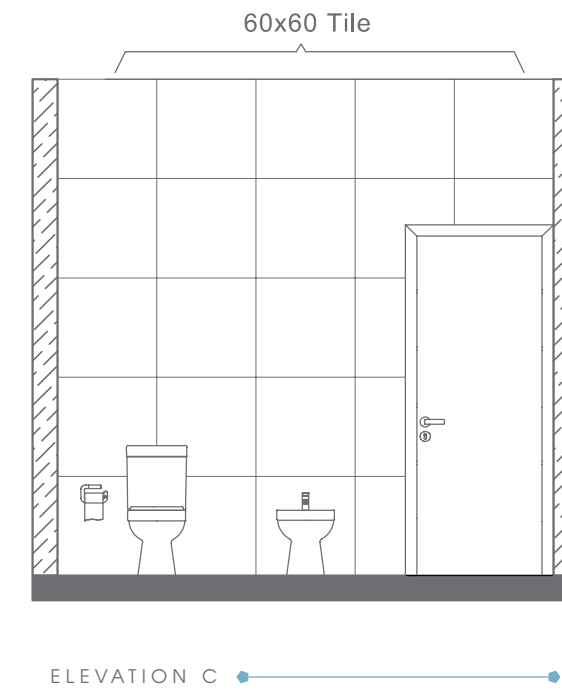

ELEVATION VIEW