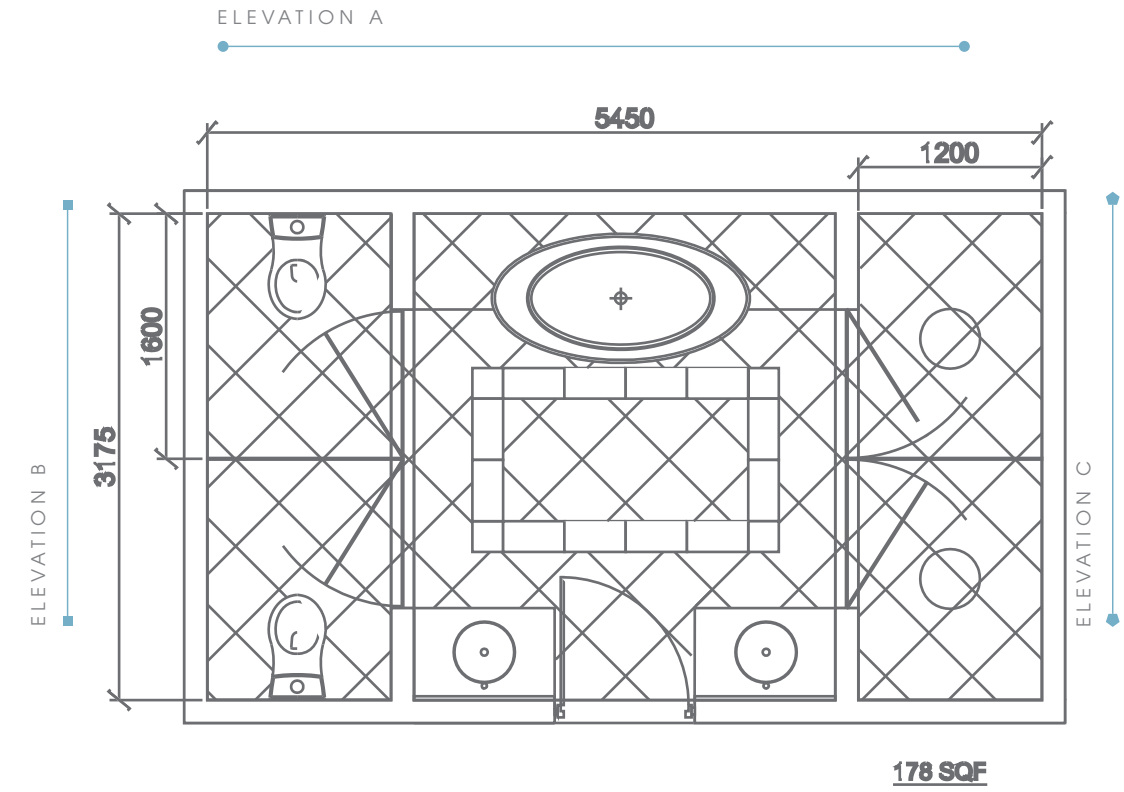

Plan # XXXXXXXX

Type - Family Bathroom
Style - Modern
Area - 178 Sqf

TOP VIEW