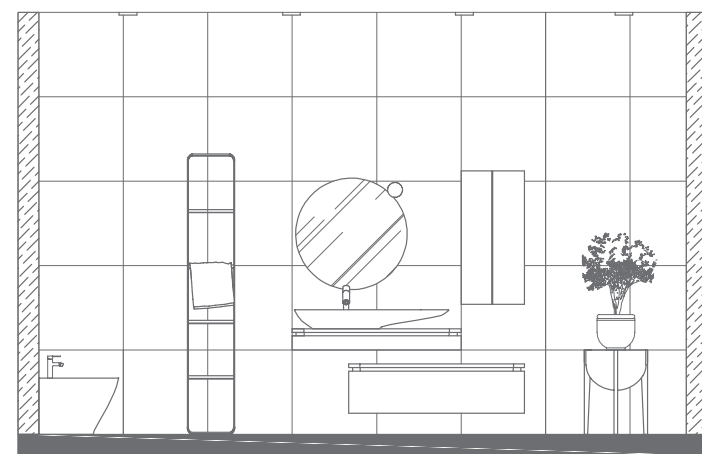

ELEMENT AQUA
WATERCLOSET
RB.EAQ.03G112.01.09 /
RB.EAQ.04G104.01.04

MODERN
LUXURY BATHROOMS

Plan # XXXXXXXX

Type - Luxury Bathroom
Style - Modern
Area - 138 Sqf

TOP VIEW

TOP VIEW

ELEVATION C

ELEVATION VIEW