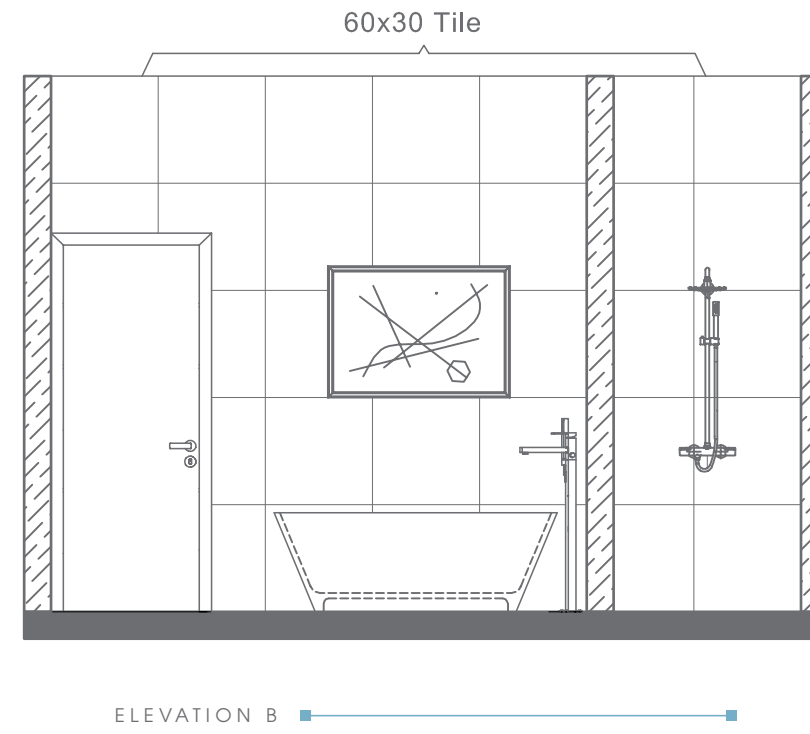

GIULY
BIDET
RB.GUL.05G104.01.08

Plan # XXXXXXXX

Type - Luxury Bathroom
Style - Modern
Area - 144.6 Sqf

TOP VIEW

ELEVATION VIEW

BATHWARE

AZZA COLLECTION

AZZA
DOUBLE BOWL
WALL HANG WASHBASIN
RB.AZD.01G212.01.21