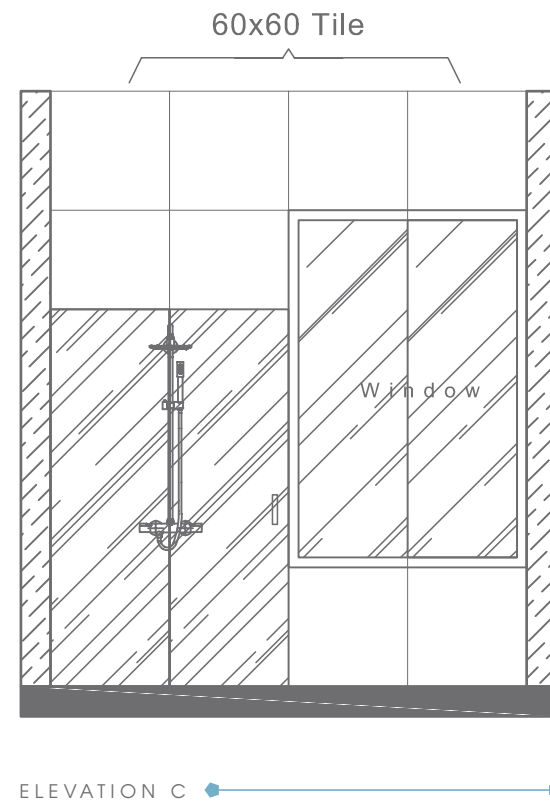

DUNE
WATERCLOSET
RB.DUN.03G112.01.09 /
RB.DUN.04G104.01.04

Plan # XXXXXXXX

Type - Small Bathroom
Style - Modern
Area - 75 Sqf

TOP VIEW

ELEVATION VIEW

ELEVATION VIEW

Plan # XXXXXXXX

Type - Small Bathroom
Style - Modern
Area - 72 Sqf