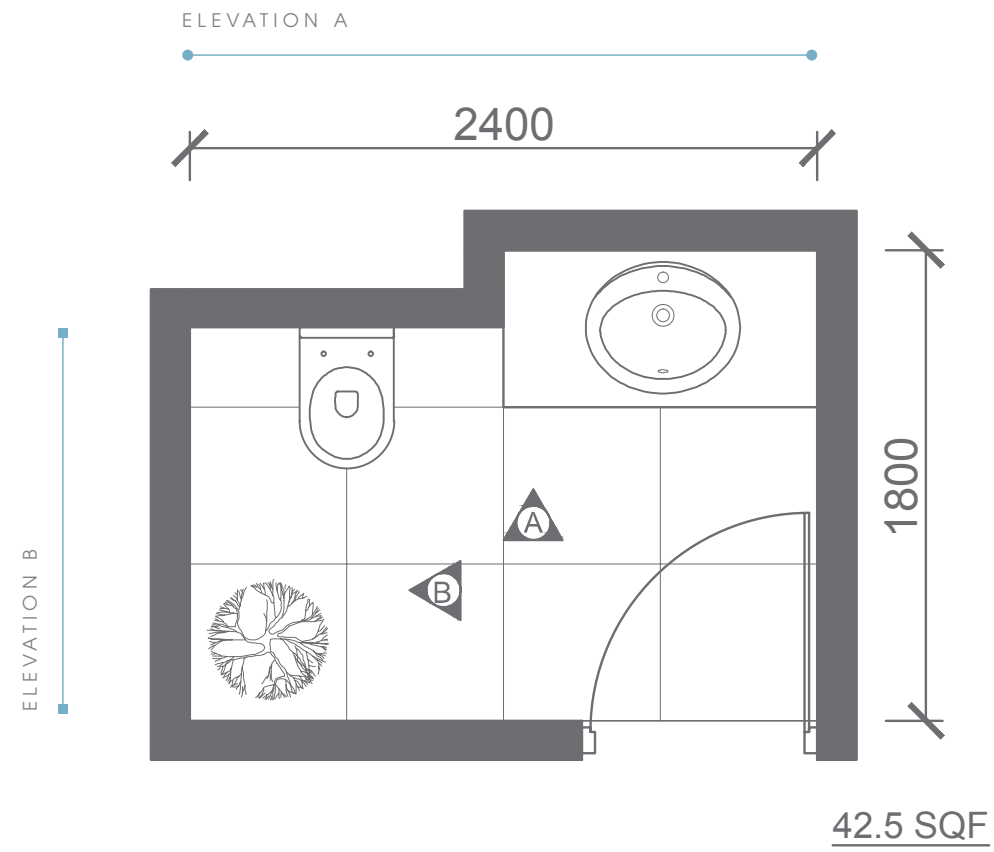

MODERN POWDER ROOMS

Plan # XXXXXXXX

Type - Powder room
Style - Modern
Area - 42.5 Sqf

TOP VIEW

ELEVATION VIEW

ELEVATION VIEW

BATHWARE

O2
WASHBASIN
RB.OO2.01G109.01.08