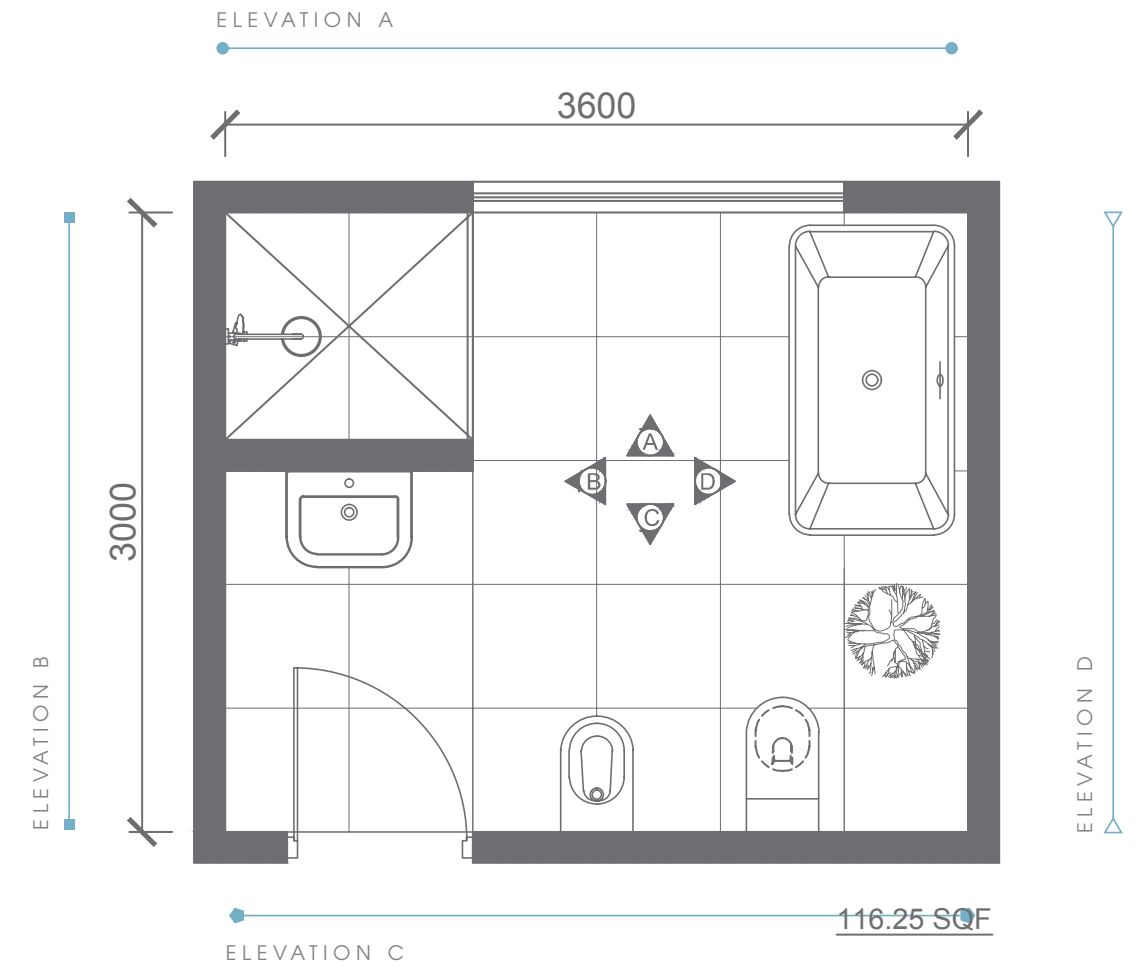

ELEVATION VIEW

BATHWARE

ELEMENT AQUA COLLECTION

ELEMENT AQUA
FLOOR STANDING
WASHBASIN
RB.EAQ.01G101.01.09

ELEMENT AQUA
WATERCLOSET
RB.EAQ.03G112.01.09 /
RB.EAQ.04G104.01.04

Plan # XXXXXXXX

Type - Family Bathroom
Style - Modern
Area - 116.25 Sqf

TOP VIEW

ELEVATION VIEW