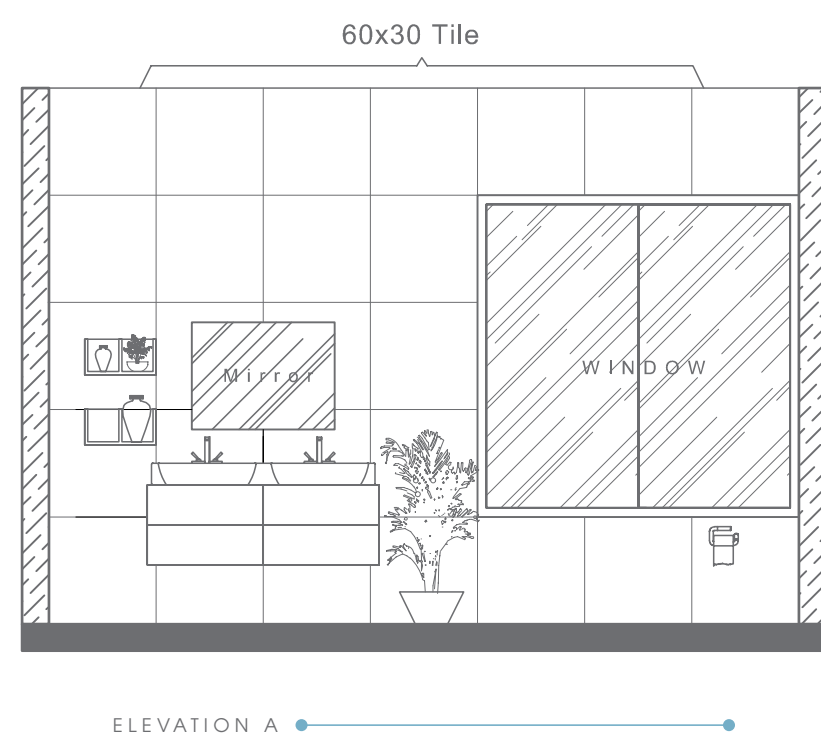

ELEVATION VIEW