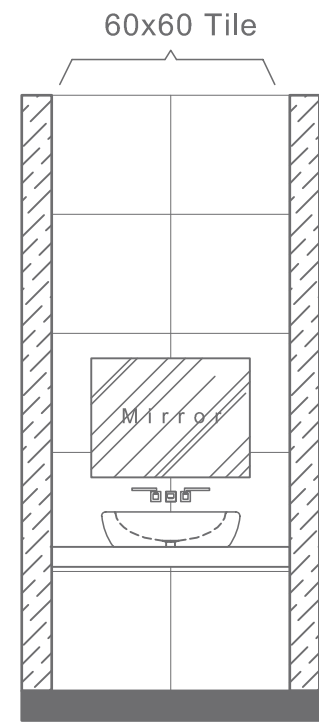

ELEVATION VIEW

ELEVATION B