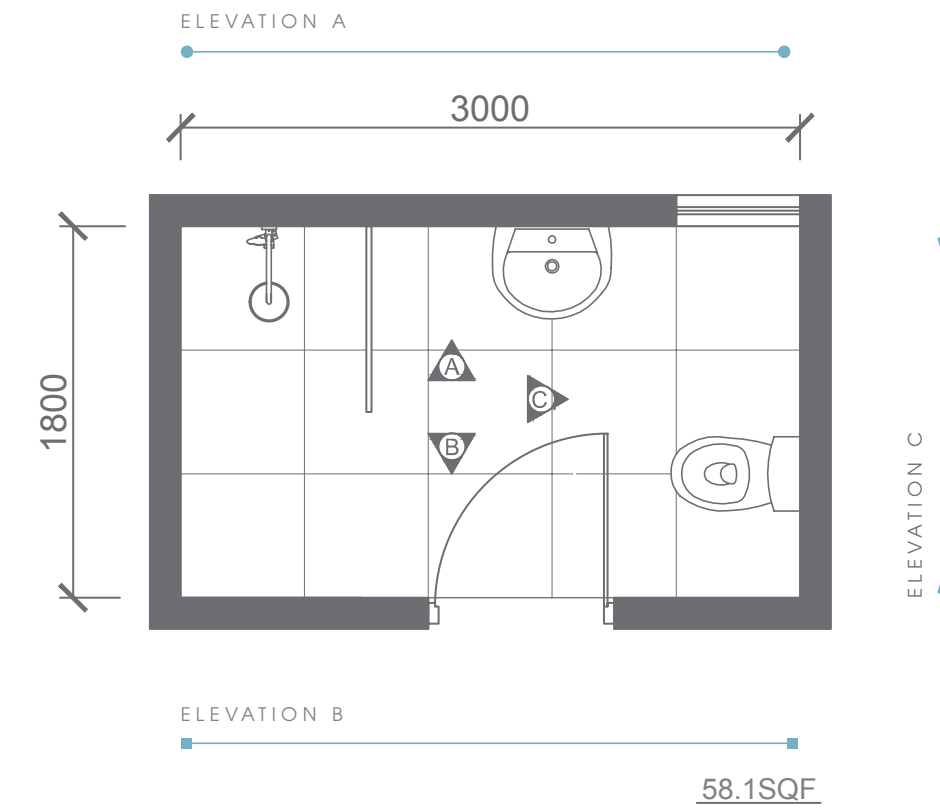

TOP VIEW

ELEVATION VIEW

ELEVATION VIEW

Plan # XXXXXXXX

Type - Small Bathroom
Style - Modern
Area - 58.1 Sqf

TOP VIEW

BATHWARE

DUNE COLLECTION