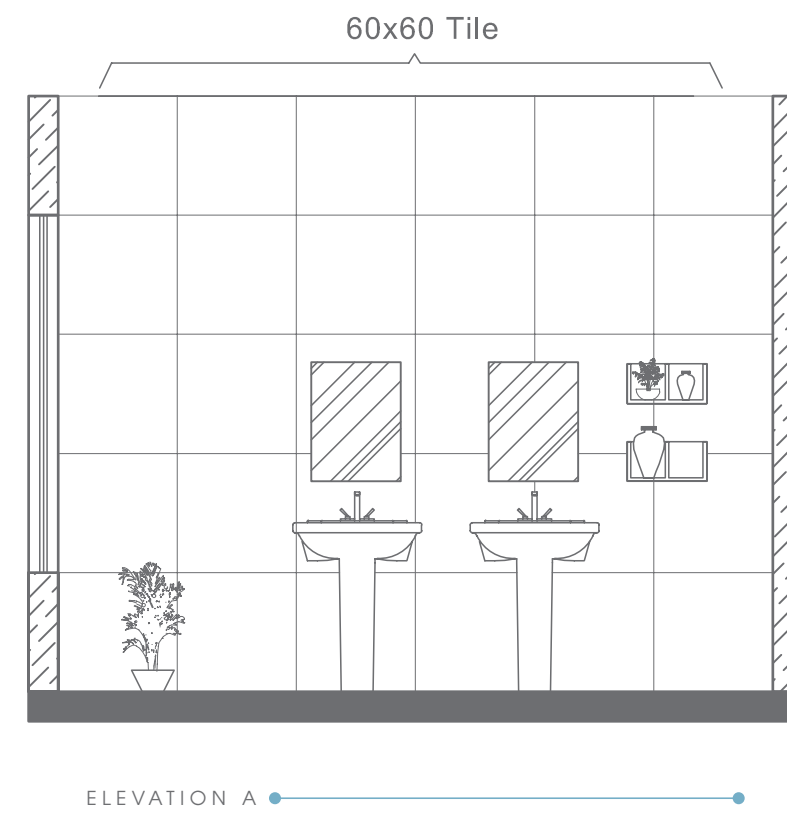

EFI COLLECTION

EFI
FLOOR STANDING
WASHBASIN
RB.EFI.01G101.01.07

EFI
WATERCLOSET
RB.EFI.03G112.01.08 /
RB.EFI.04G104.01.04

Plan # XXXXXXXX

Type - Small Bathroom
Style - Modern
Area - 93 Sqf

TOP VIEW

ELEVATION VIEW