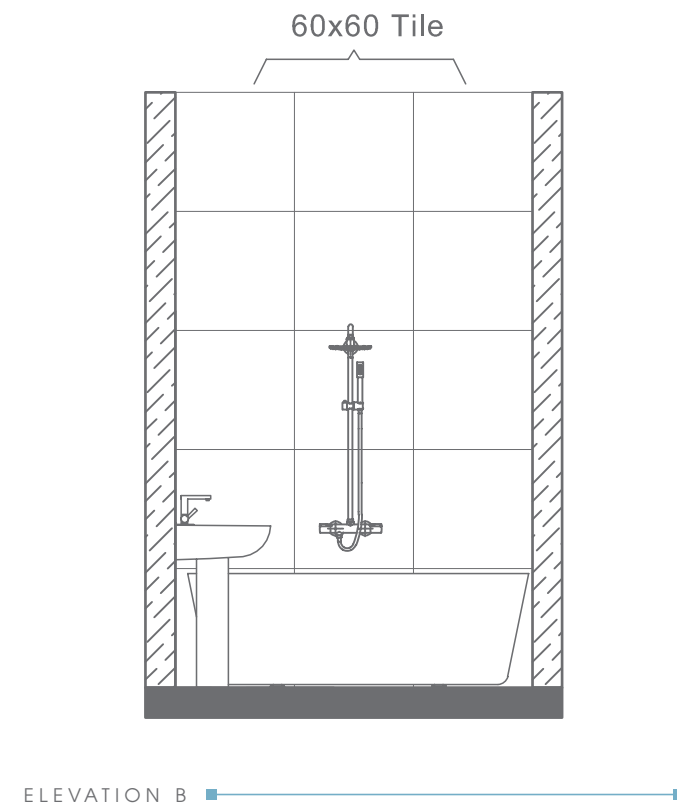

ELEVATION VIEW

ELEVATION VIEW

Plan # XXXXXXXX

Type - Small Bathroom
Style - Modern
Area - 64 Sqf

TOP VIEW

64 SQF

BATHWARE

URBAN D COLLECTION