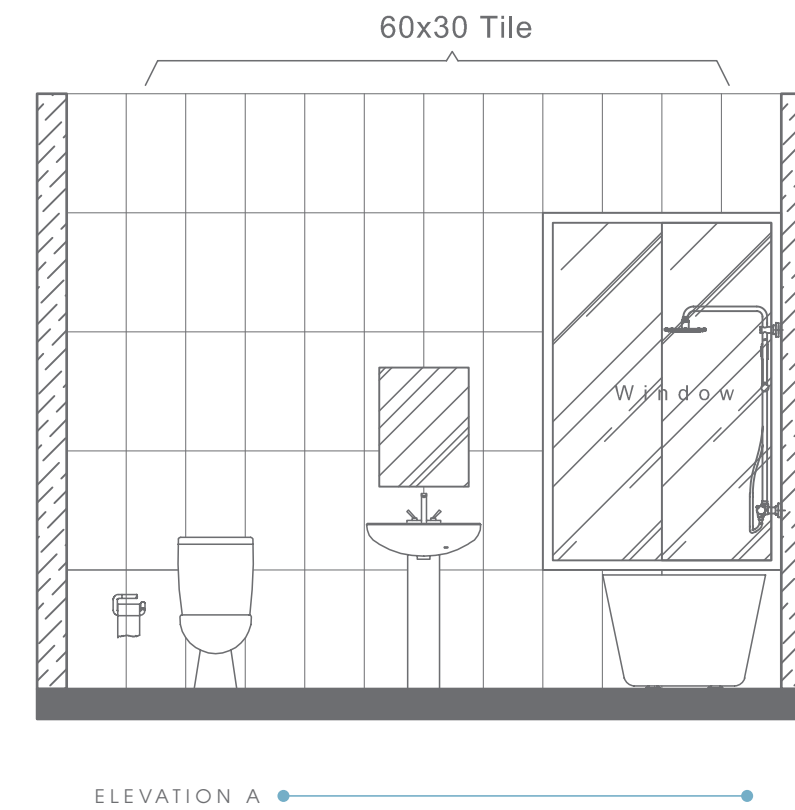

ELEVATION VIEW

ELEVATION VIEW

Plan # XXXXXXXX

Type - Small Bathroom
Style - Modern
Area - 64 Sqf

TOP VIEW

64 SQF

BATHWARE

URBAN D COLLECTION