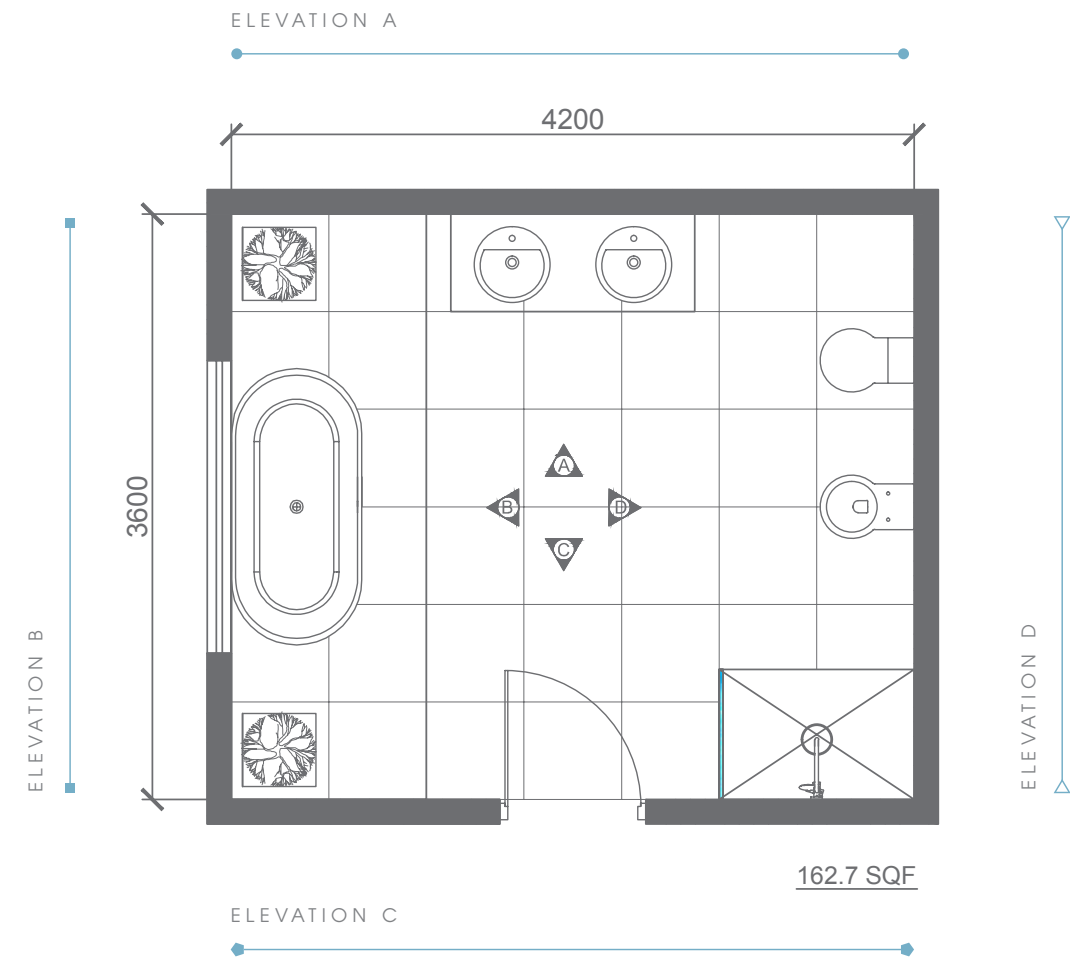

Plan # XXXXXXXX

Type - Luxury Bathroom
Style - Modern
Area - 162.7 Sqf

TOP VIEW

ELEVATION VIEW