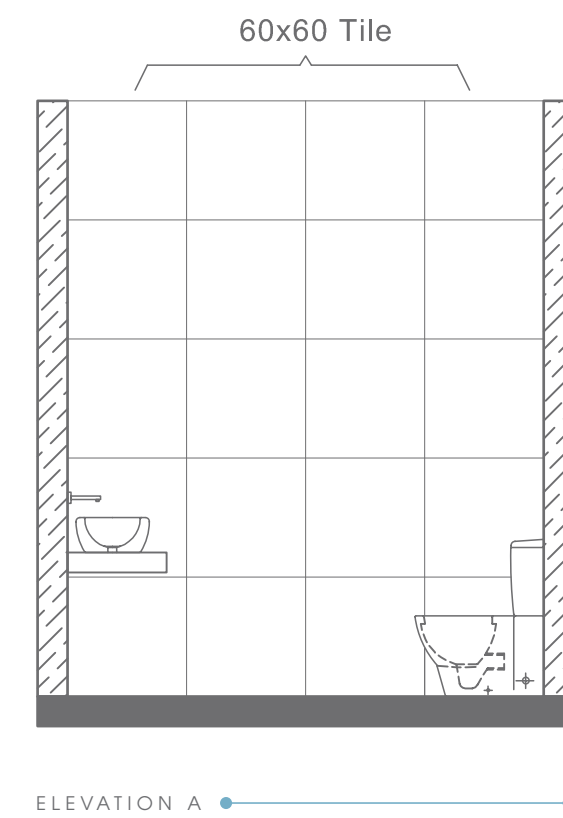

ELEVATION VIEW