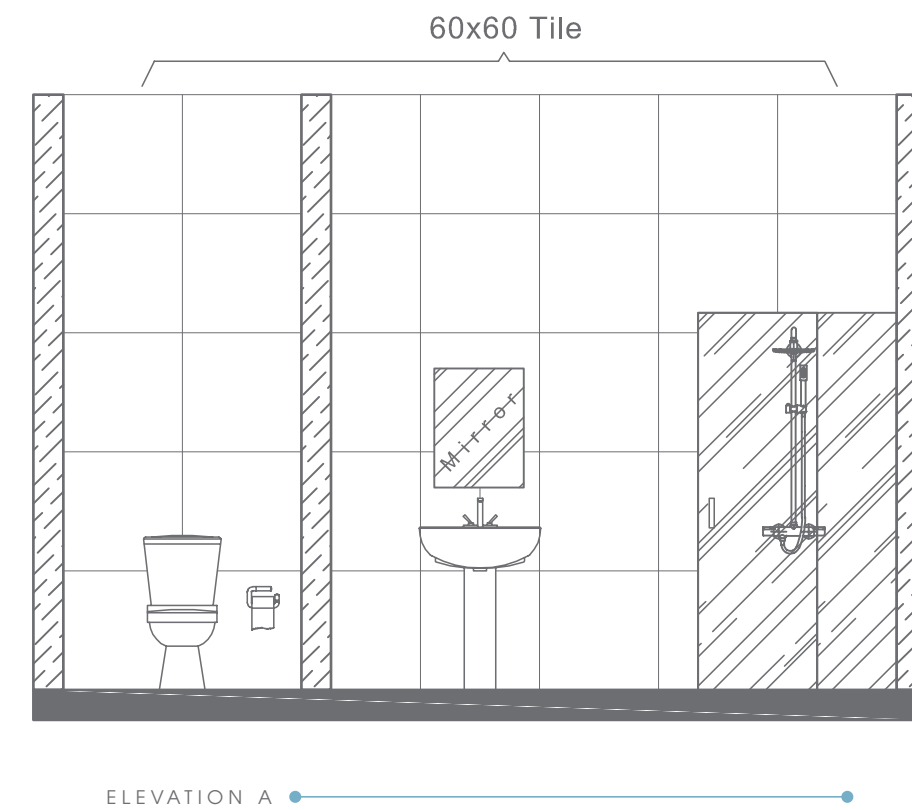

ELEVATION VIEW