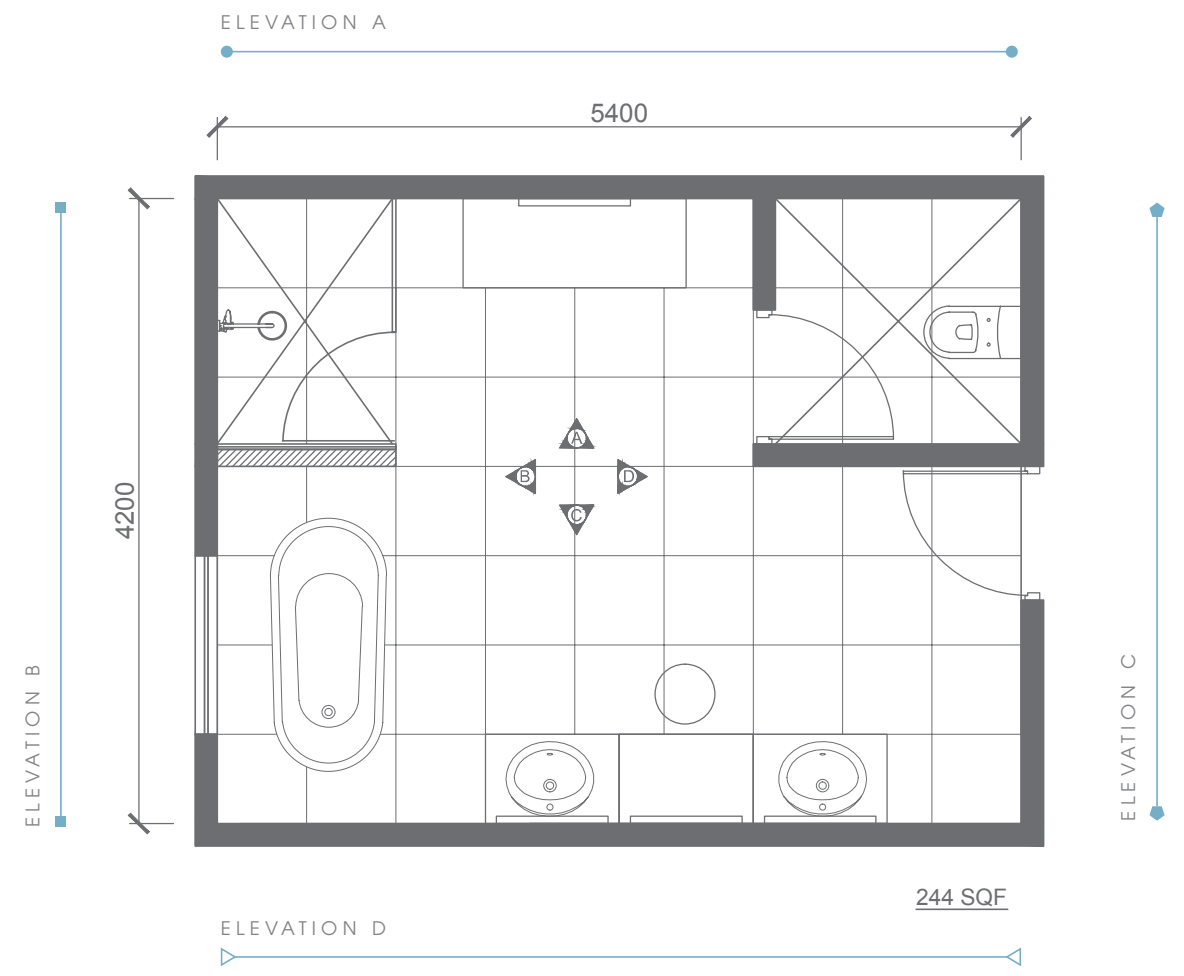

TOP VIEW

ELEVATION VIEW