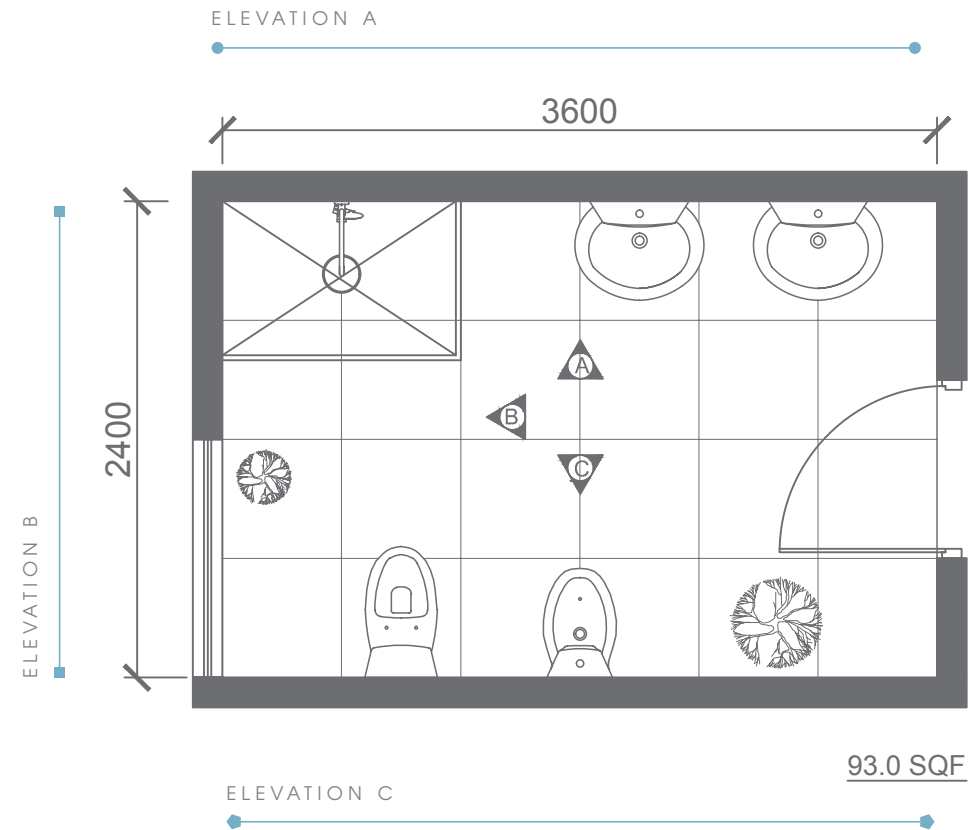

Plan # XXXXXXXX

Type - Family Bathroom
Style - Rustic
Area - 93.0 Sqf

TOP VIEW