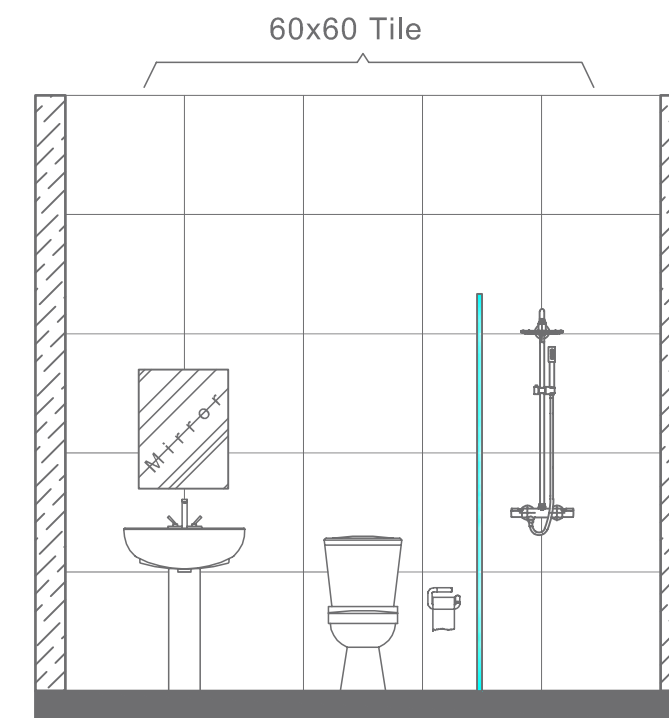

ELEVATION VIEW