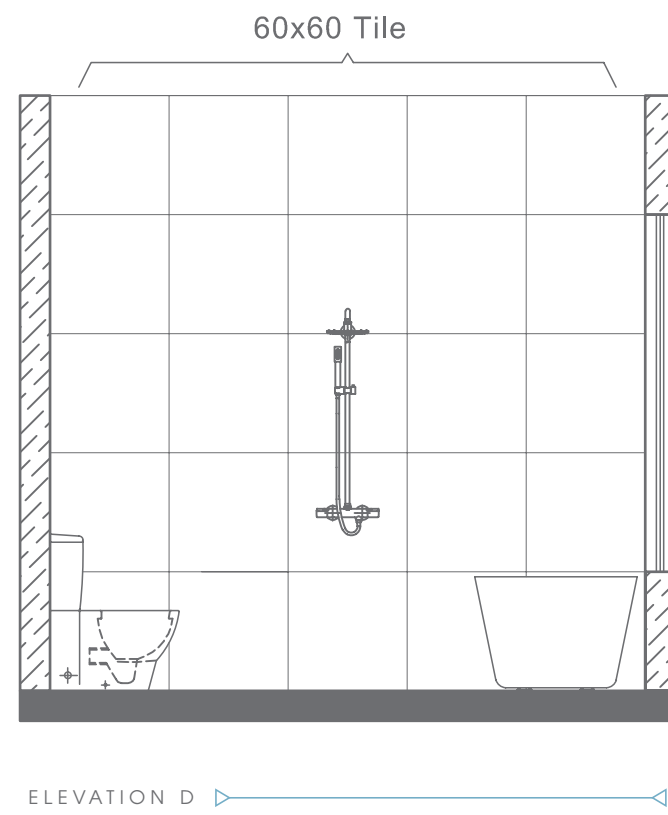

RIVIERA
BIDET
RB.RVR.05G104.01.08

Plan # XXXXXXXX

Type - Family Bathroom
Style - Modern
Area - 116.2 Sqf

TOP VIEW

ELEVATION VIEW

ELEVATION VIEW

BATHWARE

RIVIERA COLLECTION