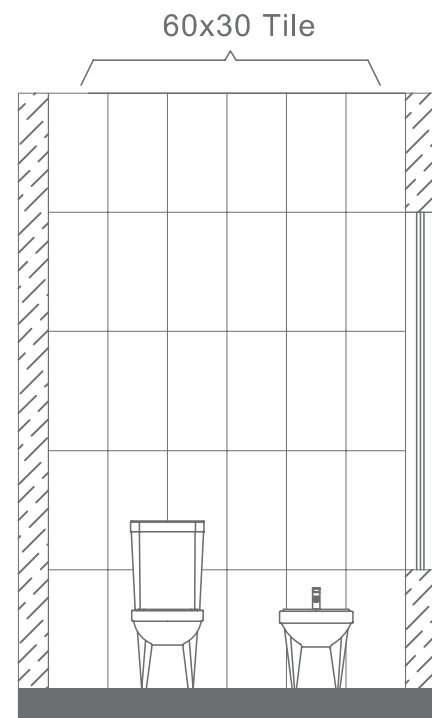

ELEVATION VIEW

ELEVATION B