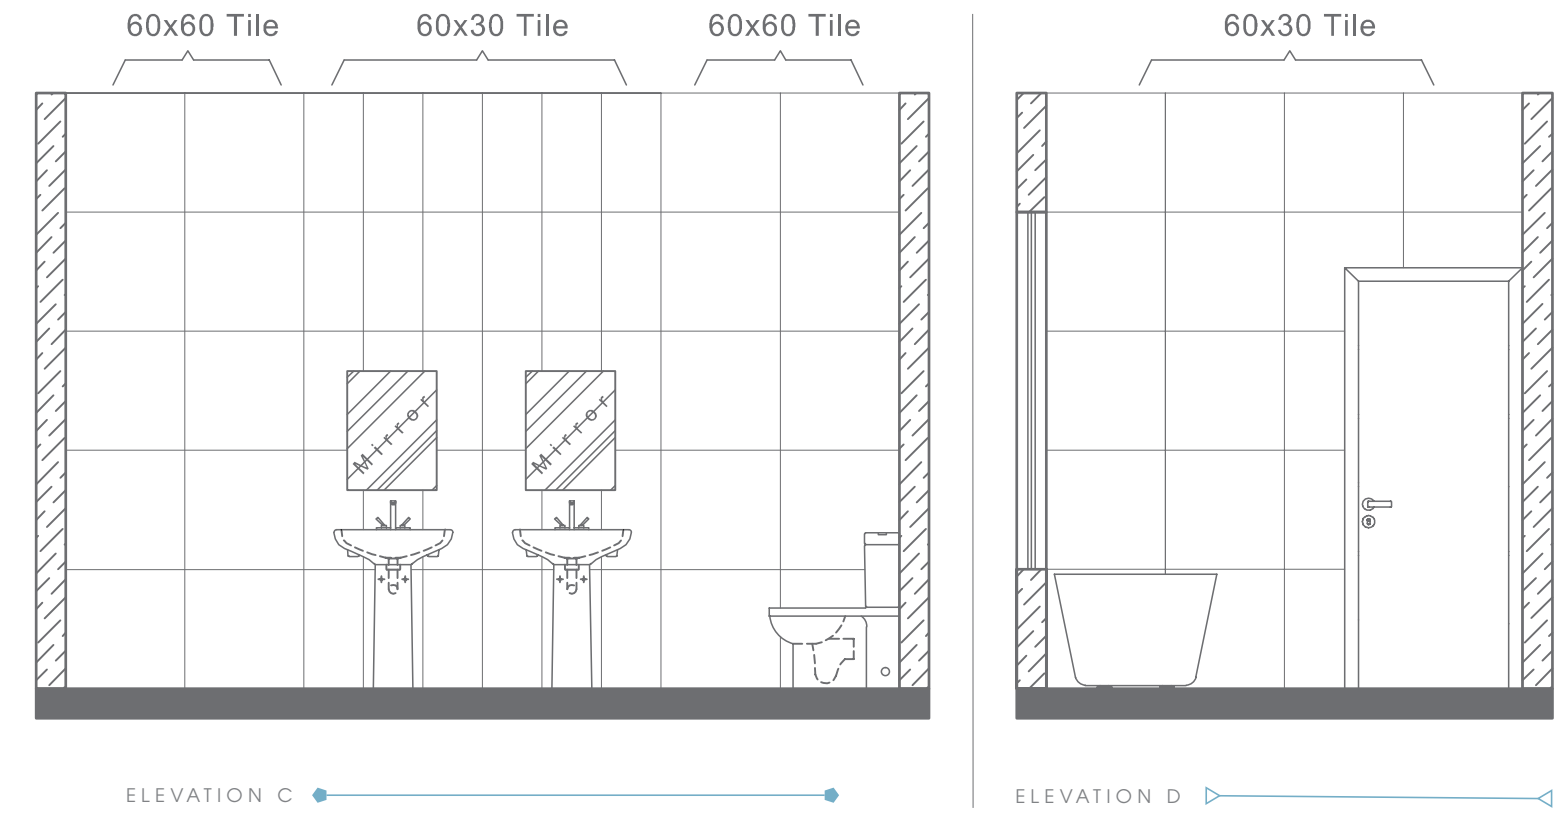

ELEVATION VIEW