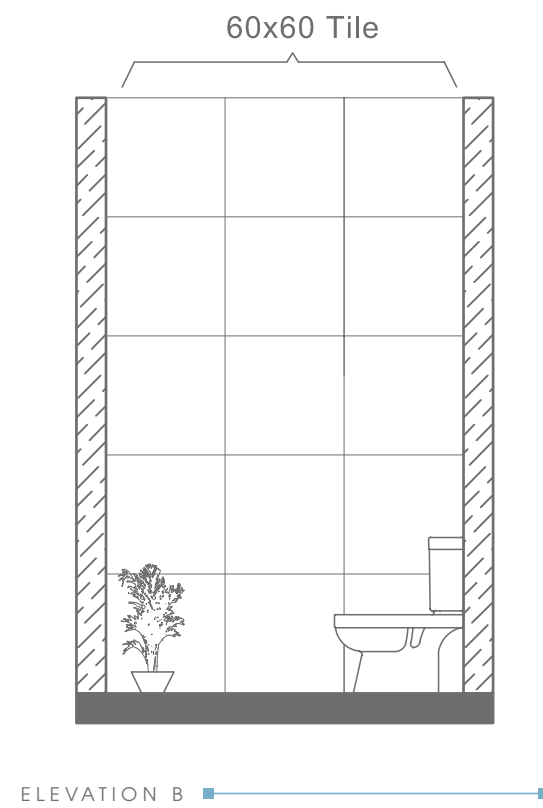

ELEVATION VIEW

BATHWARE

ELEMENT AQUA COLLECTION