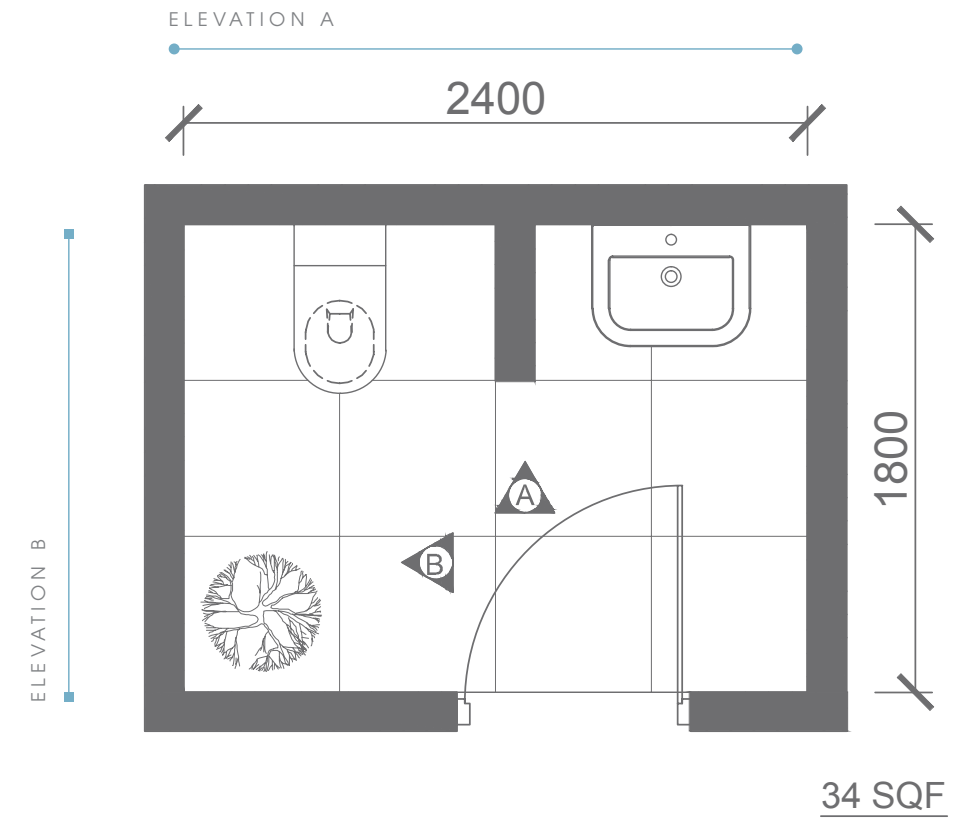

ELEVATION VIEW

ELEVATION B

ELEVATION C

Plan # XXXXXXXX

Type - Powder room
Style - Modern
Area - 34 Sqf

TOP VIEW

BATHWARE

RIVIERA COLLECTION