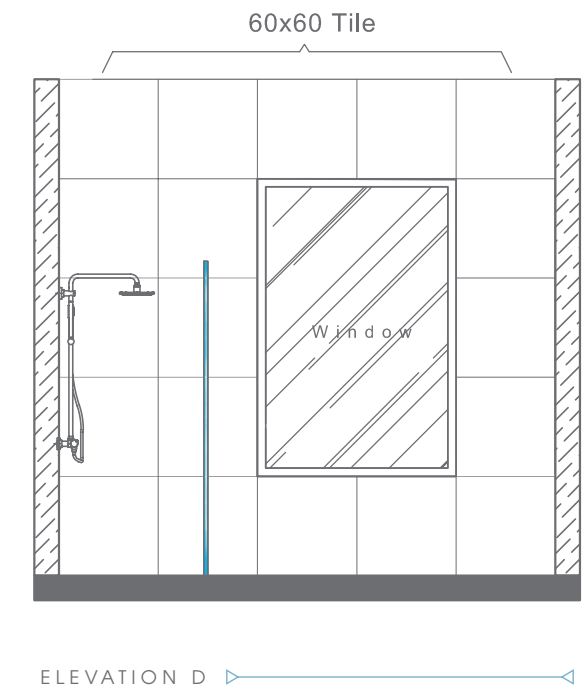

ELEVATION VIEW