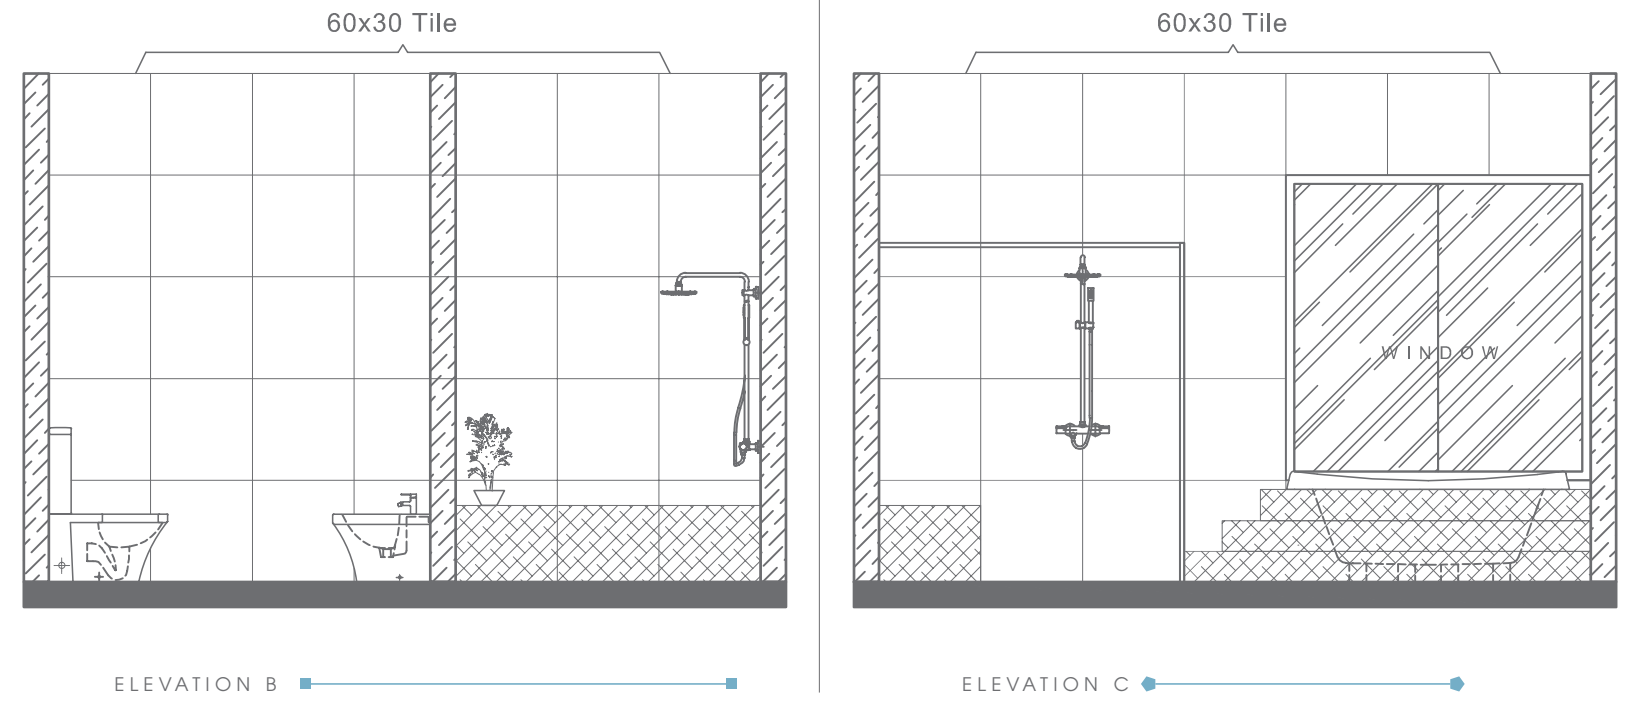

ELEVATION VIEW

BATHWARE

GIULY COLLECTION

GIULY
PEDESTAL
WASHBASIN
RB.GUL.02G102.01.08

GIULY
WATERCLOSET
RB.GUL.03G119.01.10 /
RB.GUL.04G104.01.07

GIULY
BIDET
RB.GUL.05G104.01.08