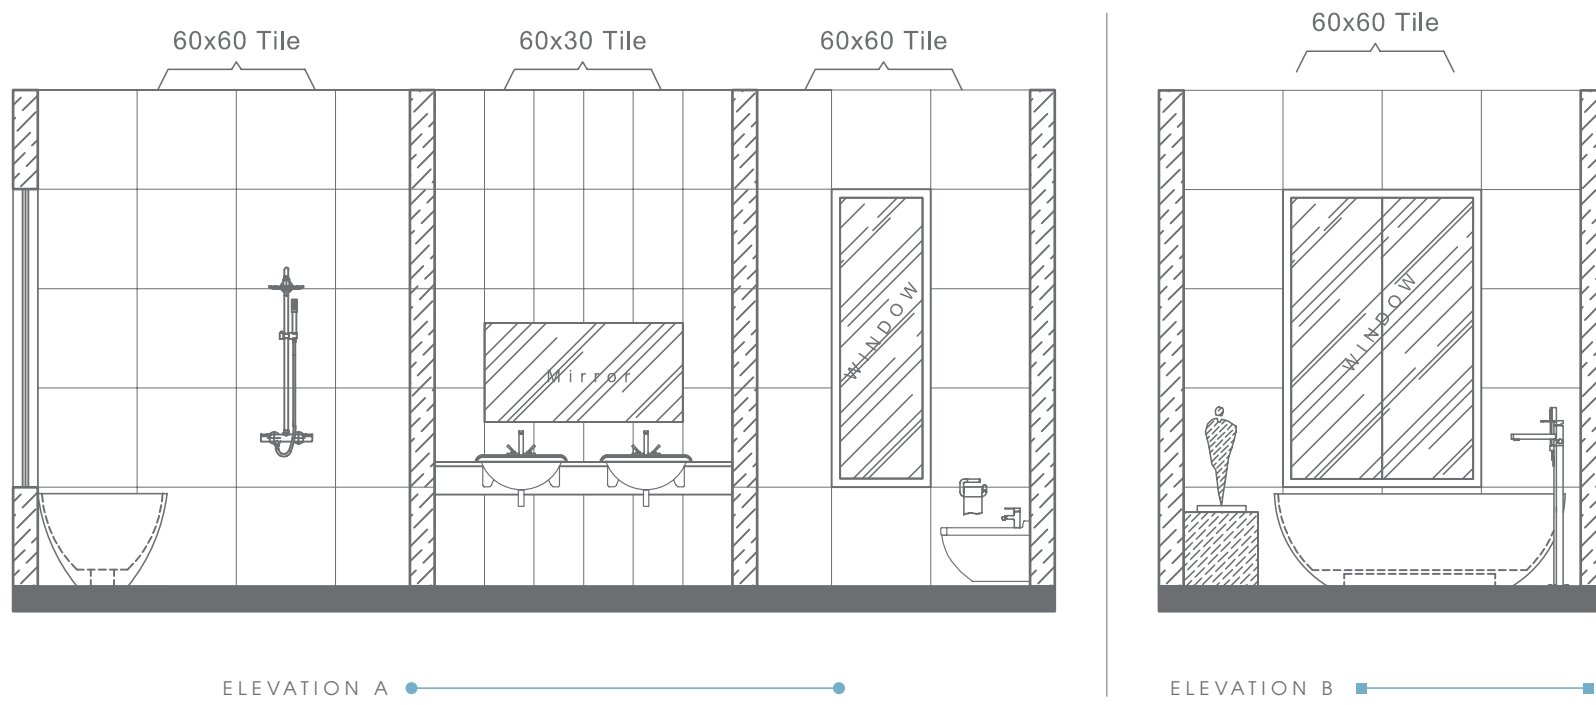

CLASSIC
LUXURY BATHROOMS

Plan # XXXXXXXX

Type - Luxury Bathroom
Style - Classic
Area - 155 Sqf

TOP VIEW

ELEVATION VIEW

ELEVATION VIEW

BATHWARE

URBANITY COLLECTION