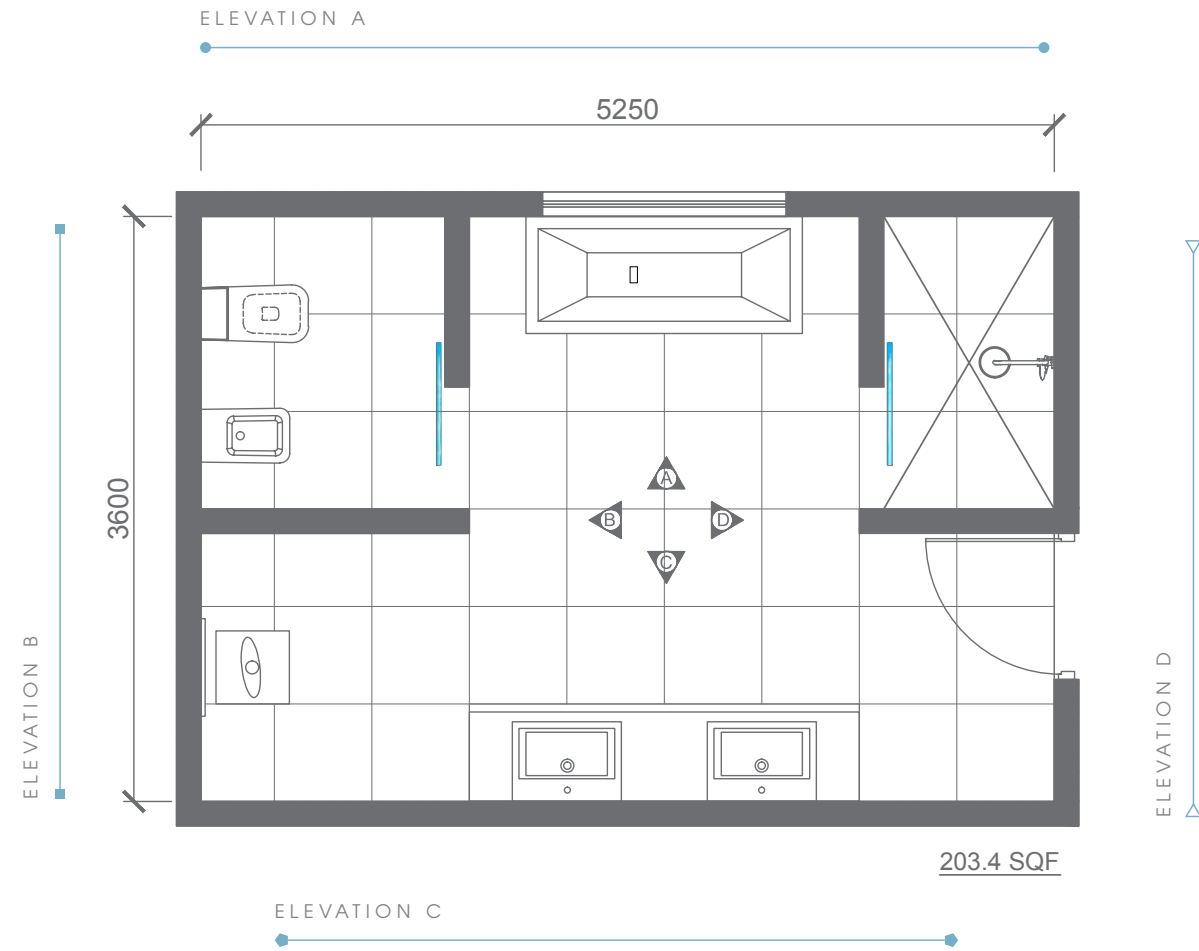

AZZA
WATERCLOSET
RB.AZA.03G119.01.10 /
RB.AZA.04G104.01.07

AZZA
BIDET
RB.AZA.05G104.01.08

ELEVATION VIEW

Plan # XXXXXXXX

Type - Luxury Bathroom
Style - Modern
Area - 203.4 Sqf

TOP VIEW

ELEVATION VIEW

ELEVATION VIEW