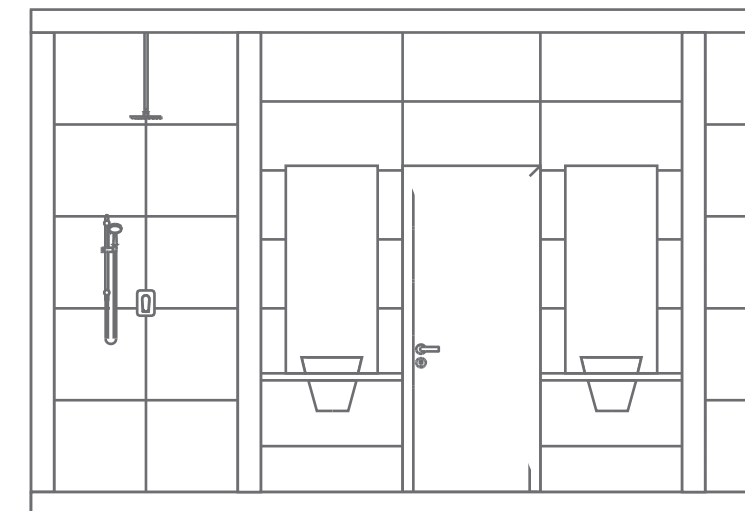

Type - Family Bathroom
Style - Modern
Area - 178 Sqf

TOP VIEW

ELEVATION VIEW

ELEVATION A

ELEVATION B

BATHWARE

AQUA ARC
WASHBASIN
RB.AQA.01G107.01.04
RB.CET.06G100.01.20

AQUA FLAME
WATERCLOSET
RB.AGF.03G119.01.10
RB.AGF.04G104.01.04