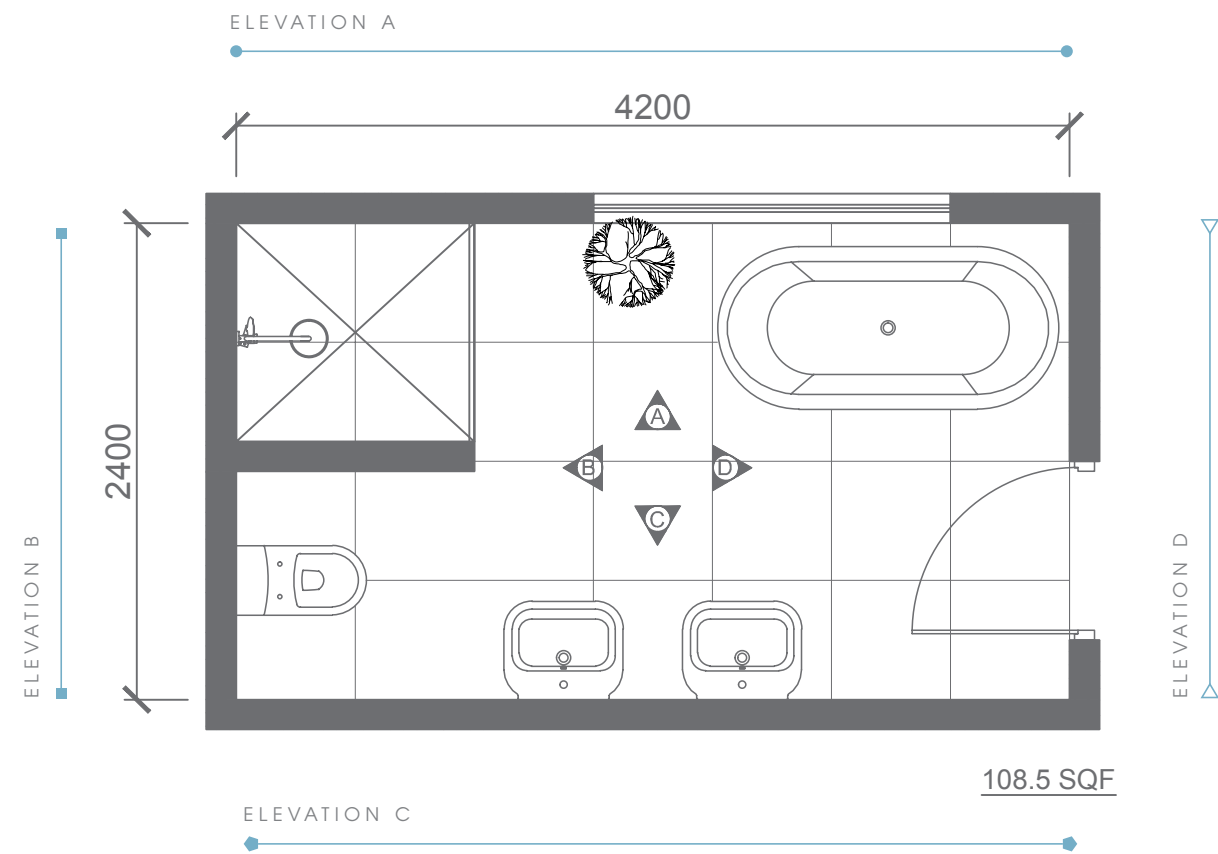

Plan # XXXXXXXX

Type - Family Bathroom
Style - Classic
Area - 108.5 Sqf

TOP VIEW