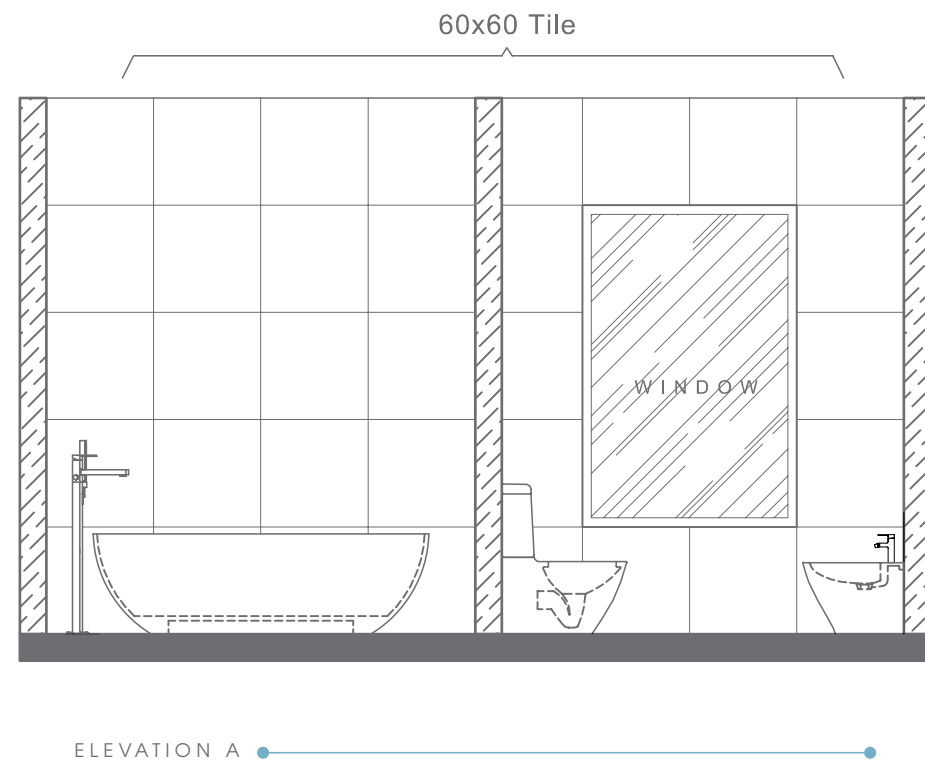

ELEVATION VIEW