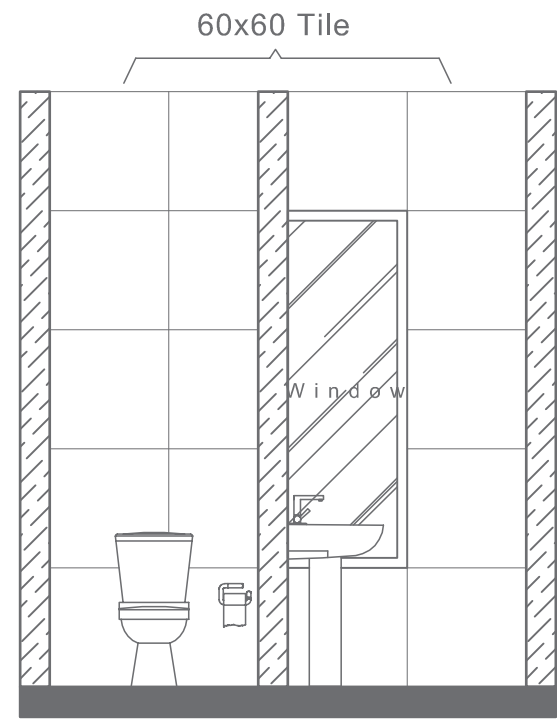

ELEVATION VIEW

ELEVATION B