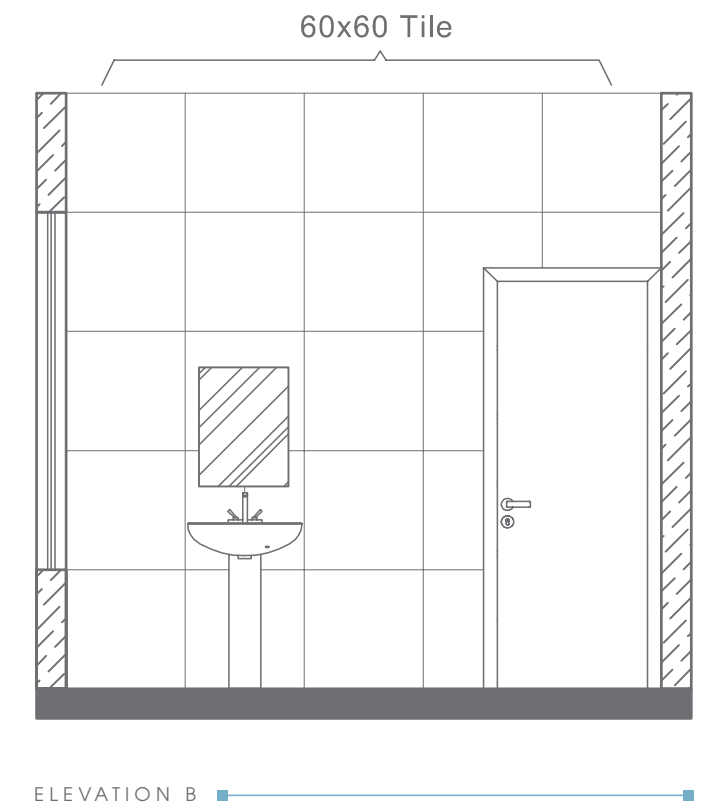

TOP VIEW

ELEVATION VIEW

ELEVATION VIEW

Plan # XXXXXXXX

Type - Small Bathroom
Style - Modern
Area - 58.1 Sqf

TOP VIEW

BATHWARE

DUNE COLLECTION