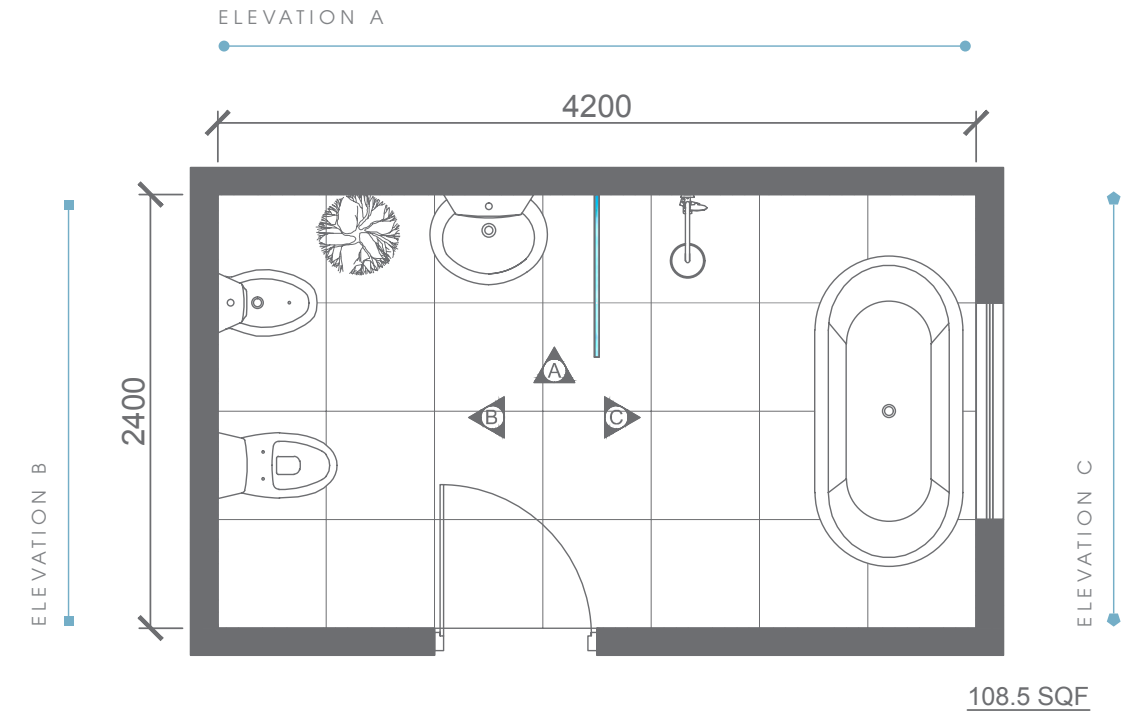

ELEVATION VIEW

Plan # XXXXXXXX

Type - Family Bathroom
Style - Modern
Area - 108.5 Sqf

TOP VIEW

BATHWARE

RIVIERA COLLECTION

ELEVATION VIEW