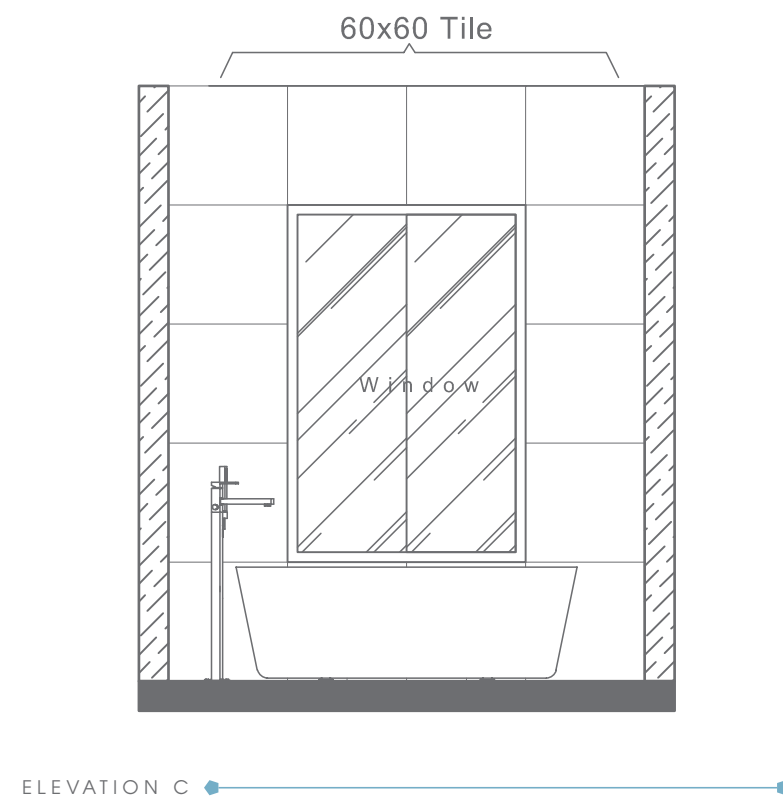

ELEVATION VIEW