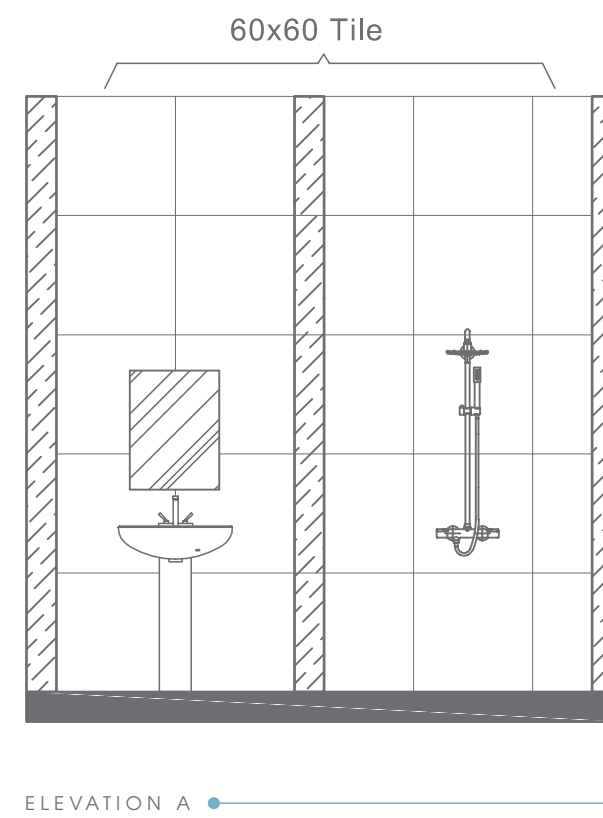

TOP VIEW

ELEVATION VIEW

ELEVATION VIEW

Plan # XXXXXXXX

Type - Small Bathroom
Style - Modern
Area - 75.5 Sqf

TOP VIEW

BATHWARE

URBAN D COLLECTION