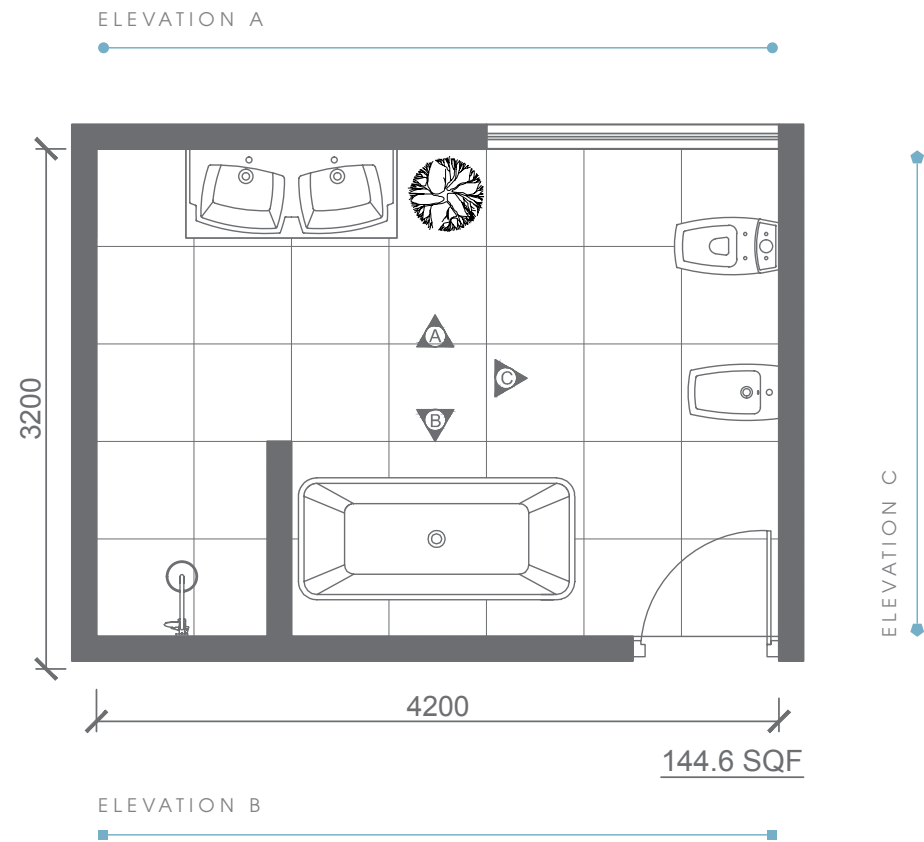

Plan # XXXXXXXX

Type - Luxury Bathroom
Style - Modern
Area - 144.6 Sqf

TOP VIEW