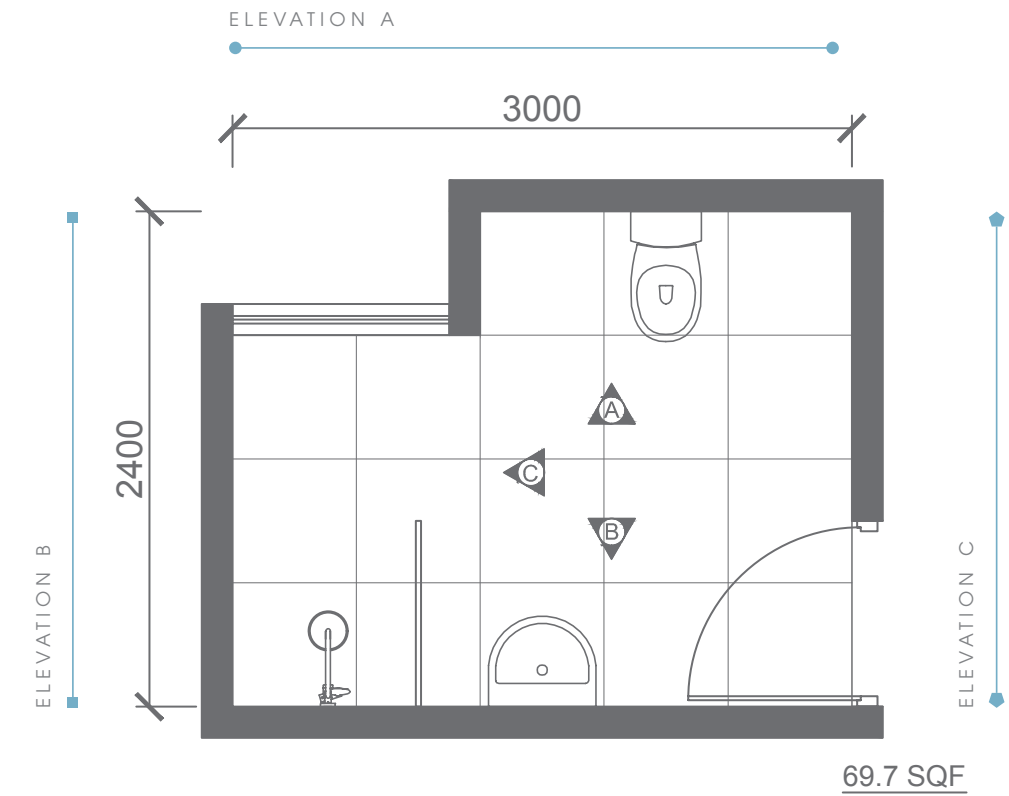

ELEVATION VIEW

Plan # XXXXXXXX

Type - Small Bathroom
Style - Modern
Area - 69.7 Sqf

TOP VIEW

BATHWARE

URBAN D COLLECTION

URBAN D
FLOOR STANDING
WASHBASIN
RB.URD.01G101.01.08

URBAN D
WATERCLOSET
RB.URD.03G112.01.09 /
RB.URD.04G104.01.04

ELEVATION VIEW