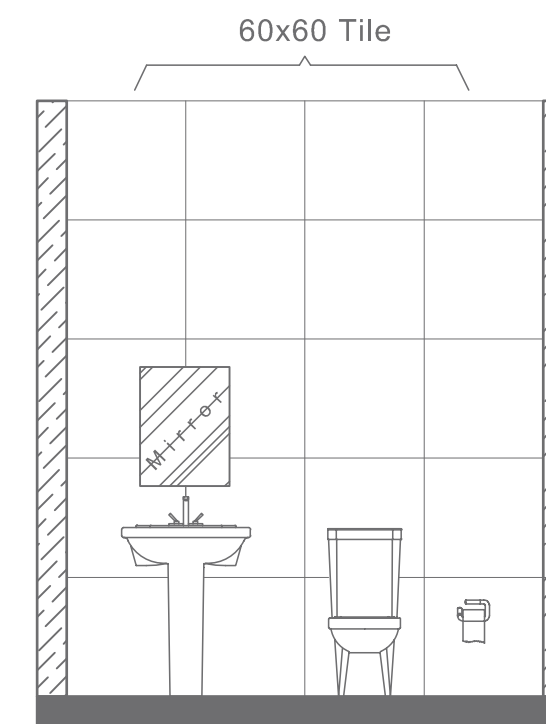

Plan # XXXXXXXX

Type - Powder room
Style - Modern
Area - 38.7 Sqf

TOP VIEW

38.7 SQF

ELEVATION VIEW

ELEVATION A

ELEVATION VIEW

Plan # XXXXXXXX