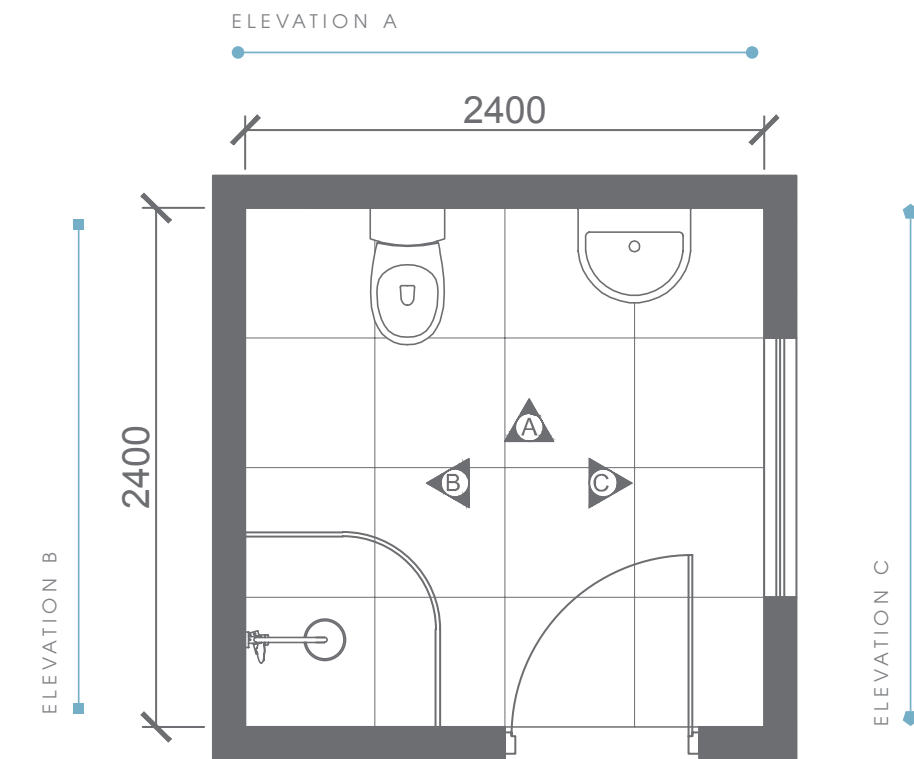

ELEVATION VIEW

ELEVATION VIEW

Plan # XXXXXXXX

Type - Small Bathroom
Style - Modern
Area - 64 Sqf

TOP VIEW

64 SQF

BATHWARE

URBAN D COLLECTION