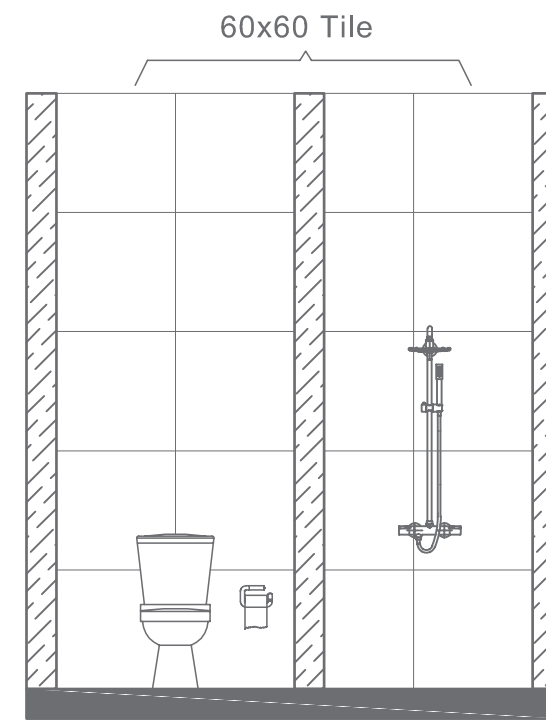

TOP VIEW

BATHWARE

DUNE COLLECTION

DUNE
FLOOR STANDING
WASHBASIN
RB.DUN.01G101.01.09

DUNE
WATERCLOSET
RB.DUN.03G112.01.09 /
RB.DUN.04G104.01.04

ELEVATION VIEW

ELEVATION A

ELEVATION B