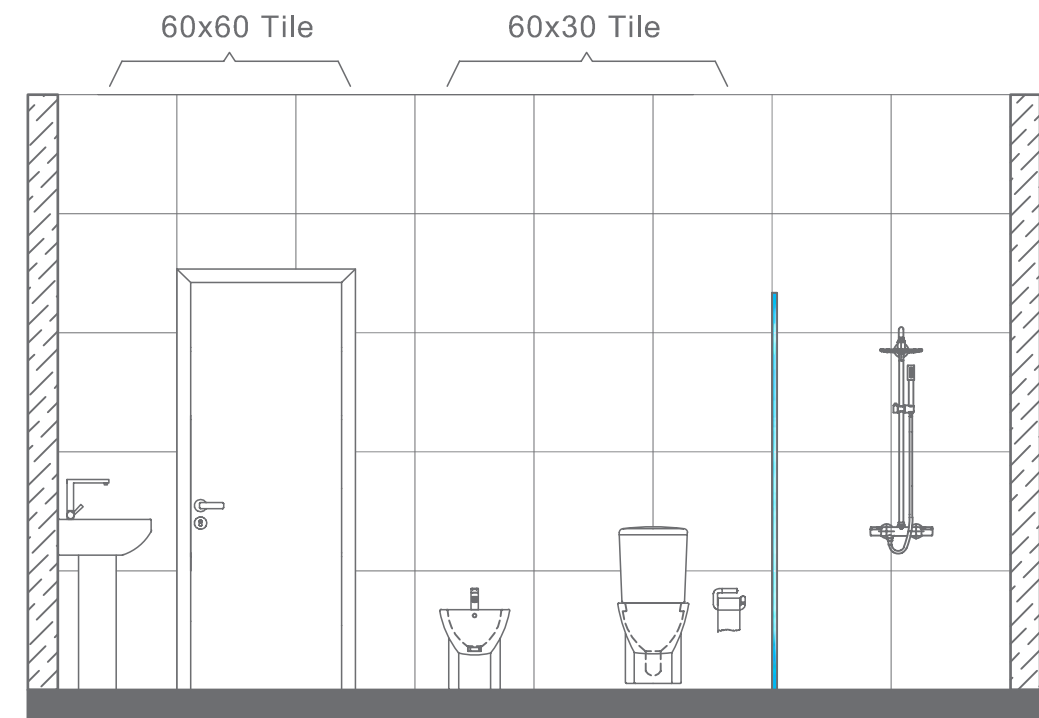

ELEVATION VIEW