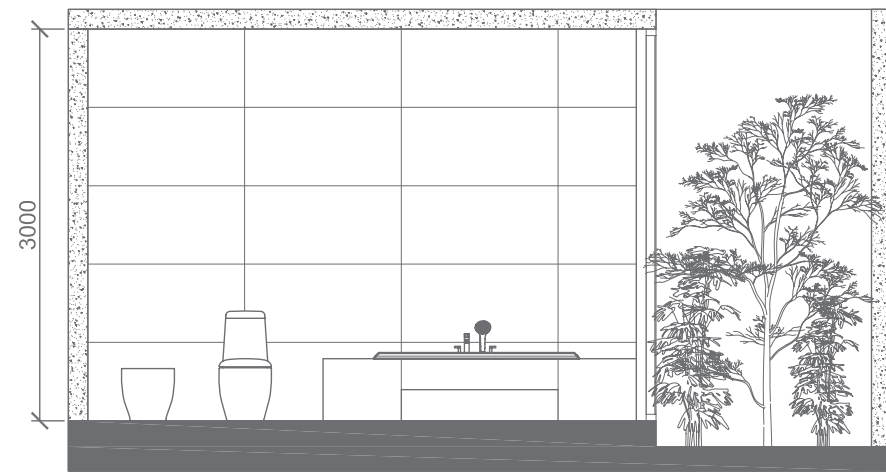

Botticino natural
9G/224
60x60

Arkansas Brown
9G/237
60x60

Plan # XXXXXXXX

Type - Luxury Bathroom
Style - Modern
Area - 222 Sqf

TOP VIEW

ELEVATION VIEW

ELEVATION VIEW

ELEVATION B