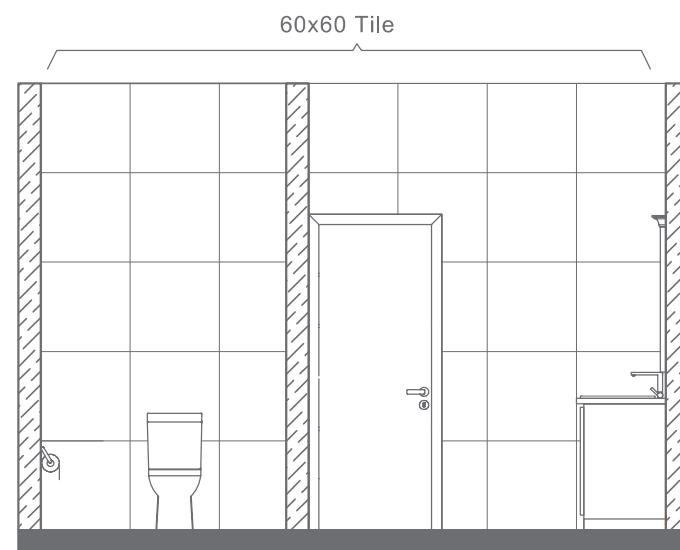

TOP VIEW

ELEVATION VIEW

ELEVATION VIEW

ELEVATION C

ELEVATION D

VIEWS

BATHWARE

O2 SELF RIMMING
WASHBASIN
RB.OO2.01G109.01.08