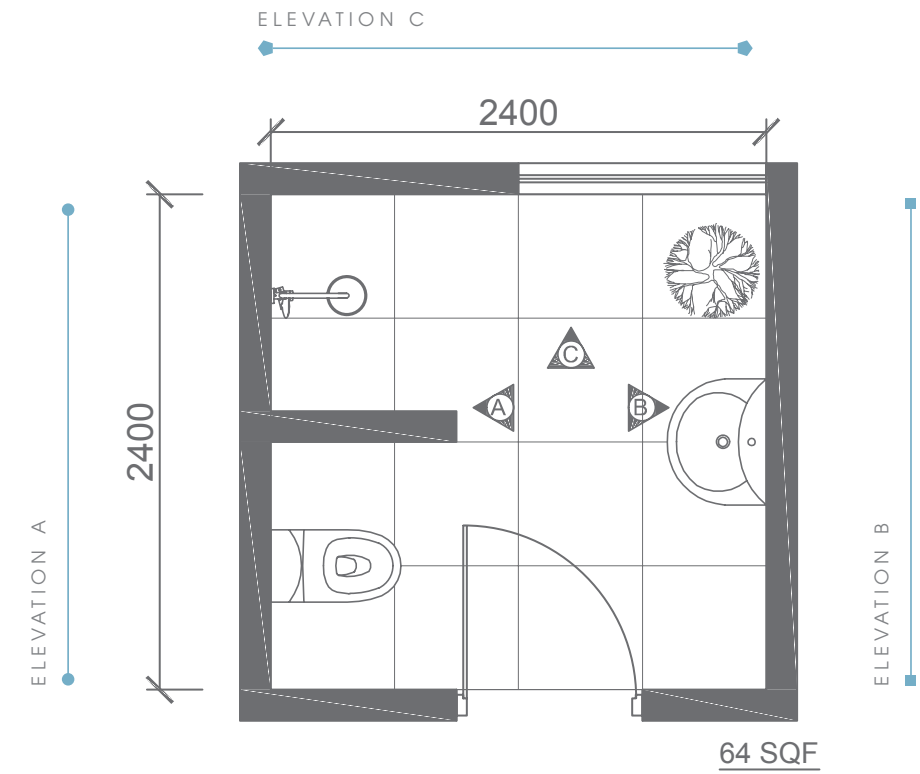

ELEVATION VIEW

Plan # XXXXXXXX

Type - Small Bathroom
Style - Modern
Area - 64 Sqf

TOP VIEW

BATHWARE

DUNE COLLECTION

DUNE
FLOOR STANDING
WASHBASIN
RB.DUN.01G101.01.09

DUNE
WATERCLOSET
RB.DUN.03G112.01.09 /
RB.DUN.04G104.01.04

ELEVATION VIEW