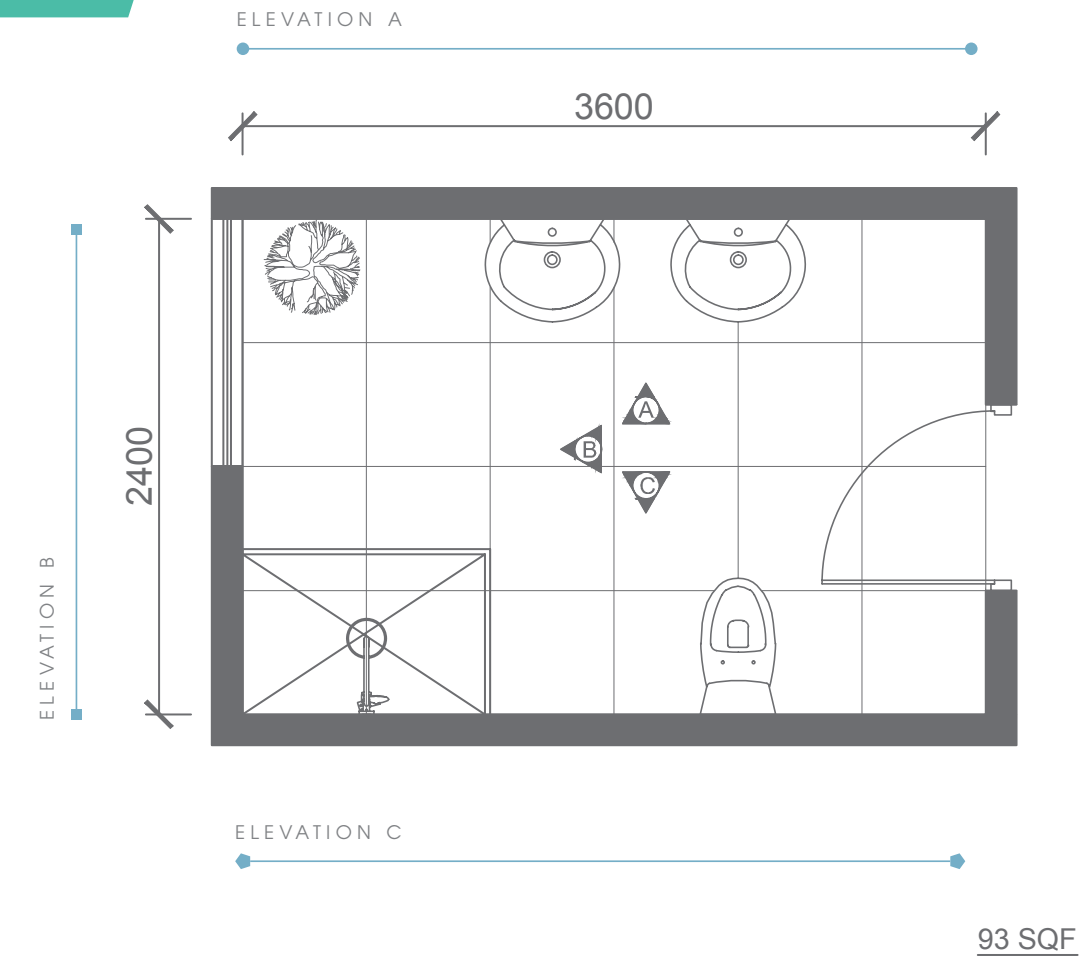

ELEVATION VIEW

BATHWARE

EFI COLLECTION

EFI
FLOOR STANDING
WASHBASIN
RB.EFI.01G101.01.07

EFI
WATERCLOSET
RB.EFI.03G112.01.08 /
RB.EFI.04G104.01.04

Plan # XXXXXXXX

Type - Small Bathroom
Style - Modern
Area - 93 Sqf

TOP VIEW

ELEVATION VIEW