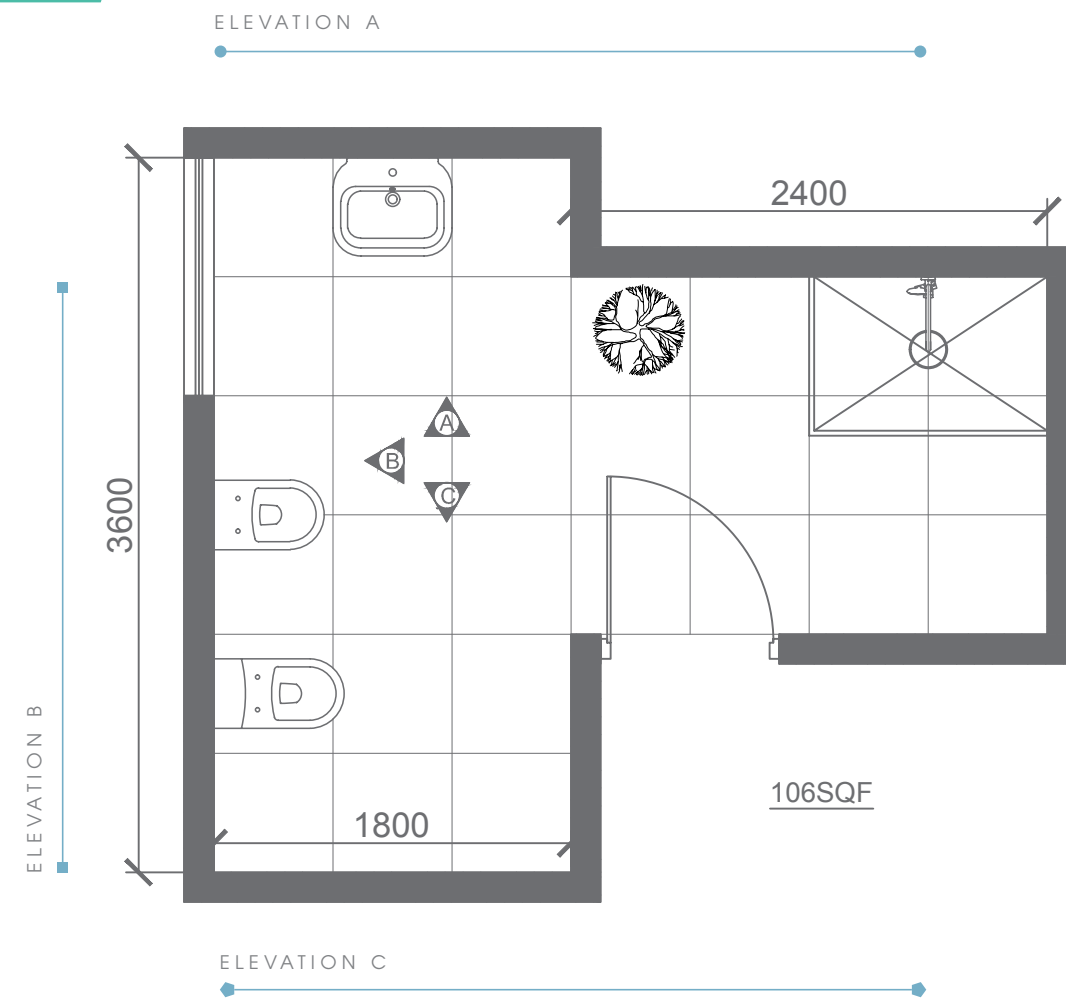

Plan # XXXXXXXX

Type - Family Bathroom
Style - Rustic
Area - 93.0 Sqf

TOP VIEW

ELEVATION VIEW