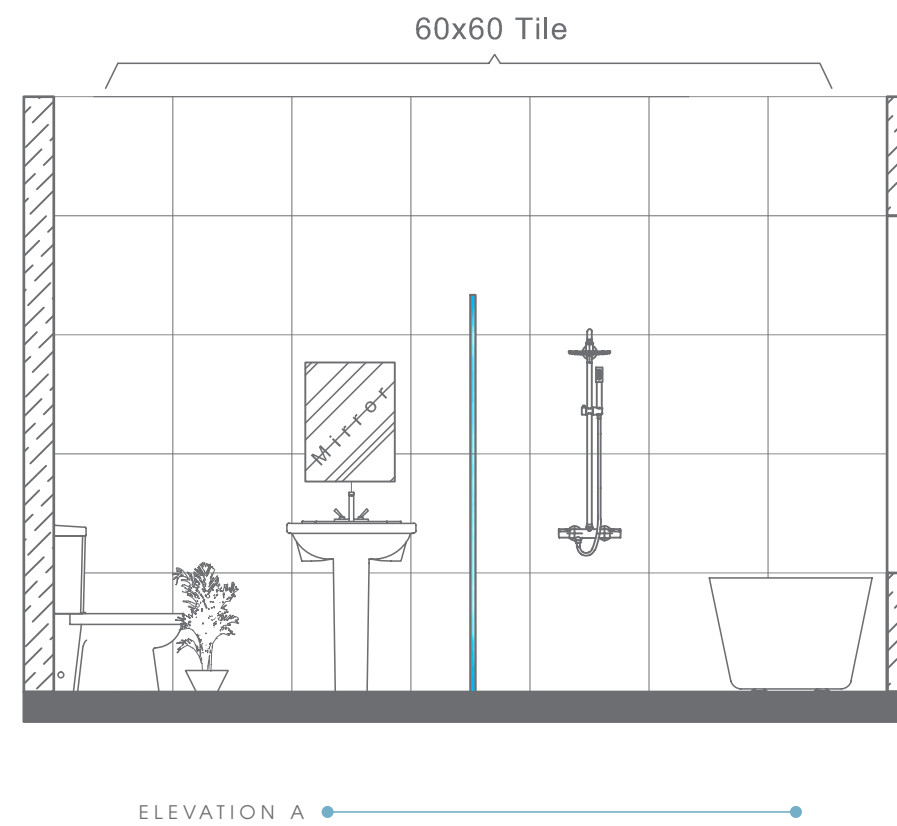

ELEVATION VIEW