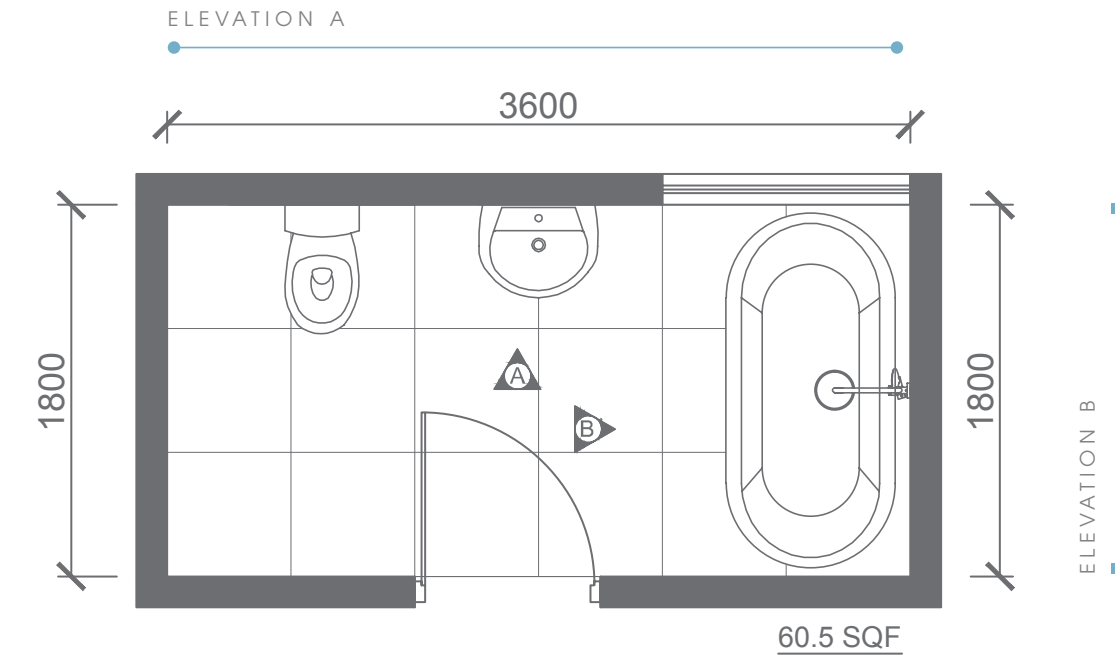

ELEVATION VIEW

Plan # XXXXXXXX

Type - Small Bathroom
Style - Modern
Area - 60.5 Sqf

TOP VIEW

BATHWARE

DUNE COLLECTION

DUNE
FLOOR STANDING
WASHBASIN
RB.DUN.01G101.01.09

DUNE
WATERCLOSET
RB.DUN.03G112.01.09 /
RB.DUN.04G104.01.04

ELEVATION VIEW