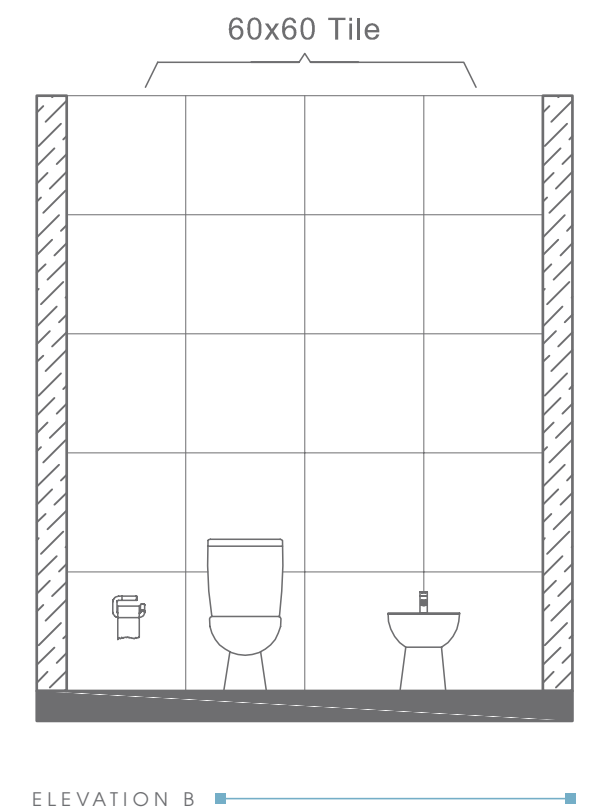

DUNE
WATERCLOSET
RB.DUN.03G112.01.09 /
RB.DUN.04G104.01.04

Plan # XXXXXXXX

Type - Small Bathroom
Style - Modern
Area - 75 Sqf

TOP VIEW

ELEVATION VIEW

ELEVATION VIEW

Plan # XXXXXXXX

Type - Small Bathroom
Style - Modern
Area - 72 Sqf