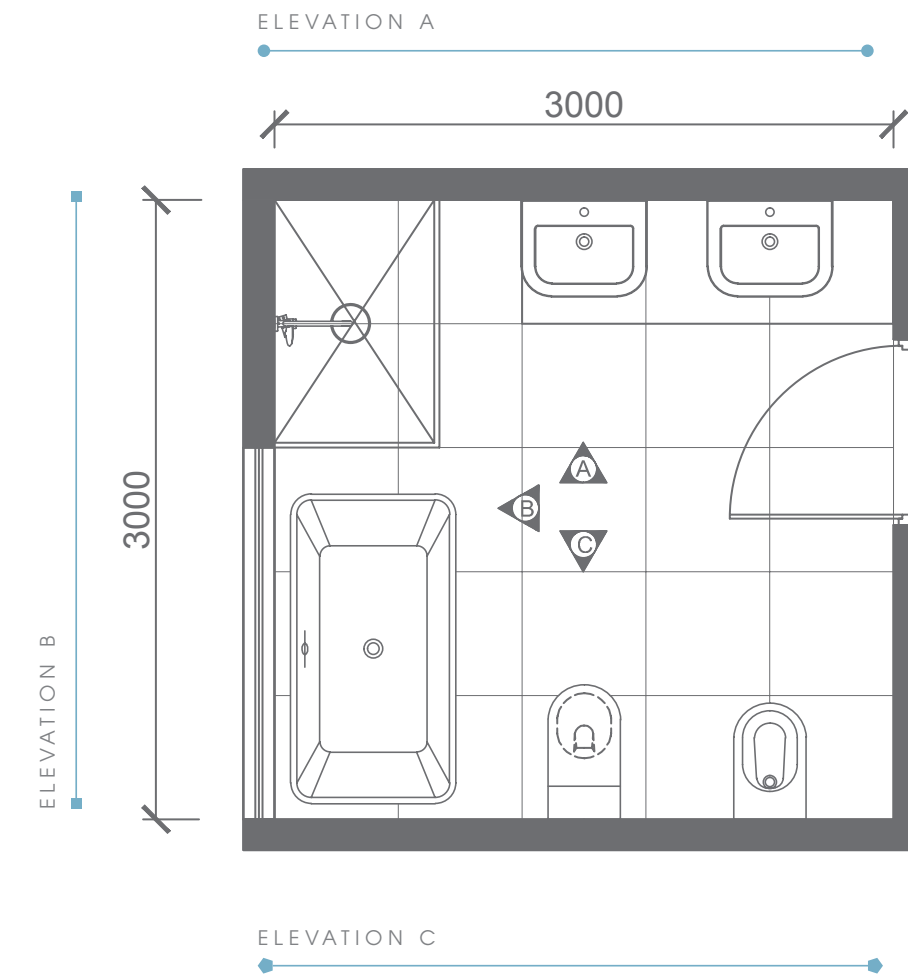

ELEVATION VIEW

BATHWARE

RIVIERA COLLECTION

Plan # XXXXXXXX

Type - Family Bathroom
Style - Modern
Area - 84 Sqf

TOP VIEW