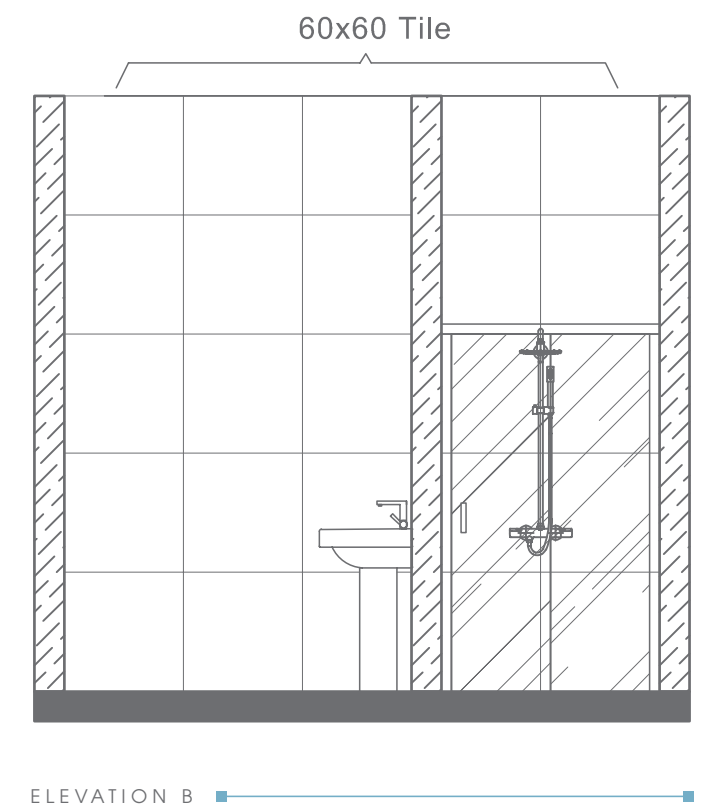

ELEVATION VIEW