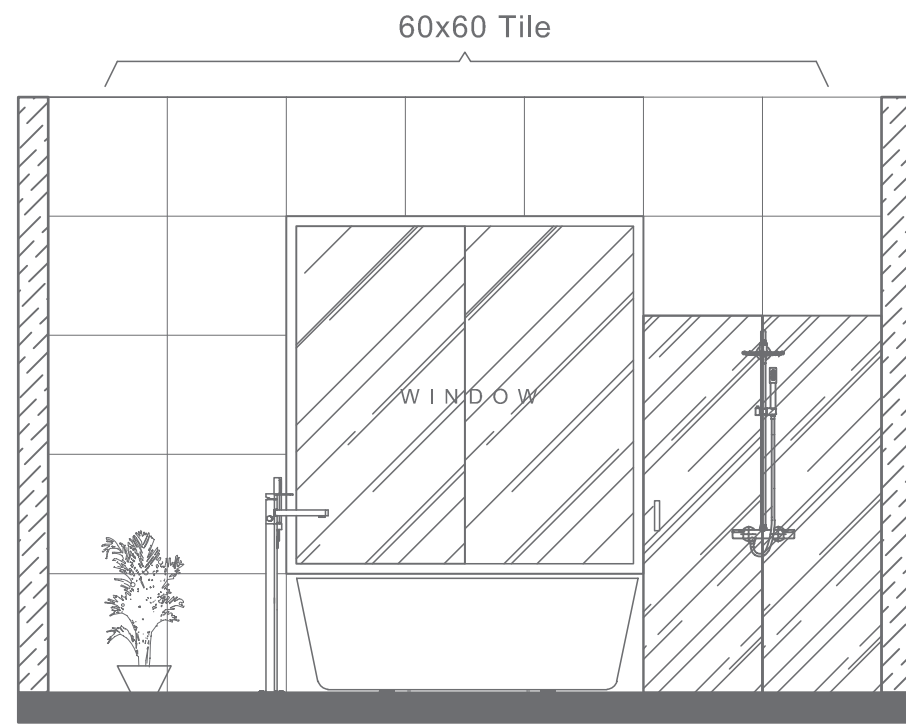

Plan # XXXXXXXX

Type - Family Bathroom
Style - Modern
Area - 113 Sqf

TOP VIEW

ELEVATION VIEW

ELEVATION VIEW

ELEVATION B

MODERN SMALL BATHROOMS

BATHWARE