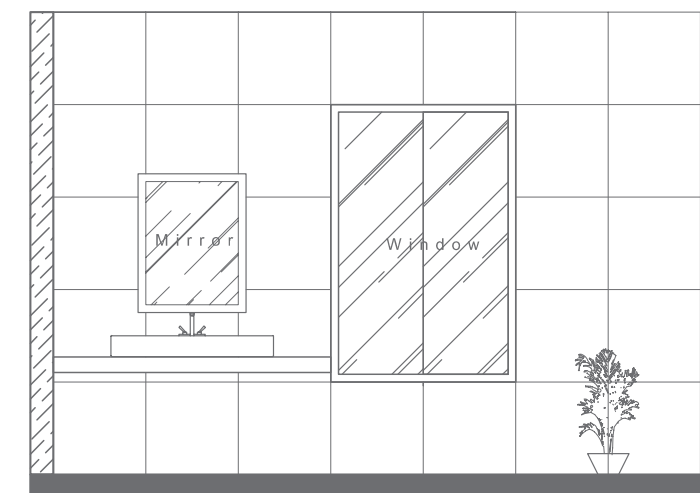

Alcazar Beige
A4/235
40 x 40

Alcazar Beige
A4/235

Plan # XXXXXXXX

Type - Family Bathroom
Style - Modern
Area - 113 Sqf

TOP VIEW

ELEVATION VIEW

ELEVATION A

ELEVATION B