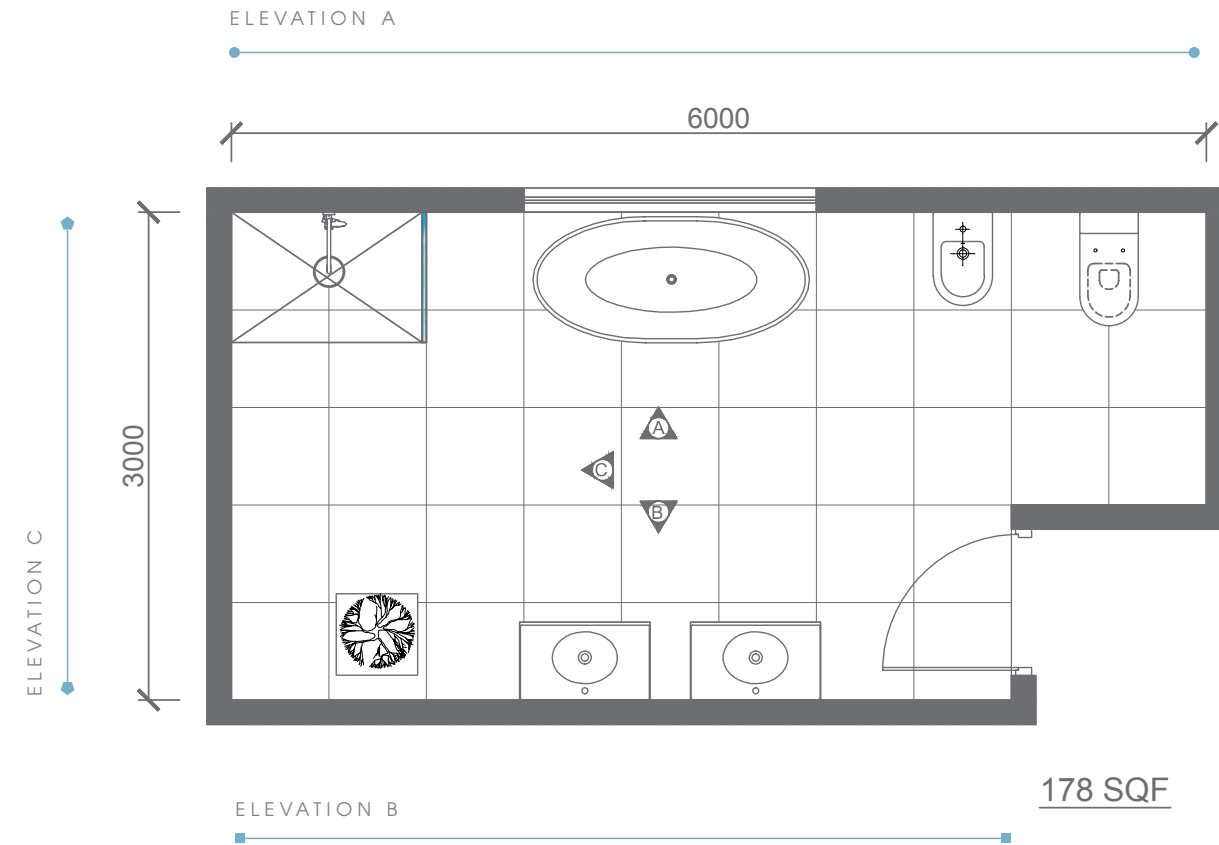

Plan # XXXXXXXX

Type - Luxury Bathroom
Style - Modern
Area - 178 Sqf

TOP VIEW

ELEVATION VIEW

ELEVATION VIEW

BATHWARE

GIULY COLLECTION

GIULY 80
WASHBASIN