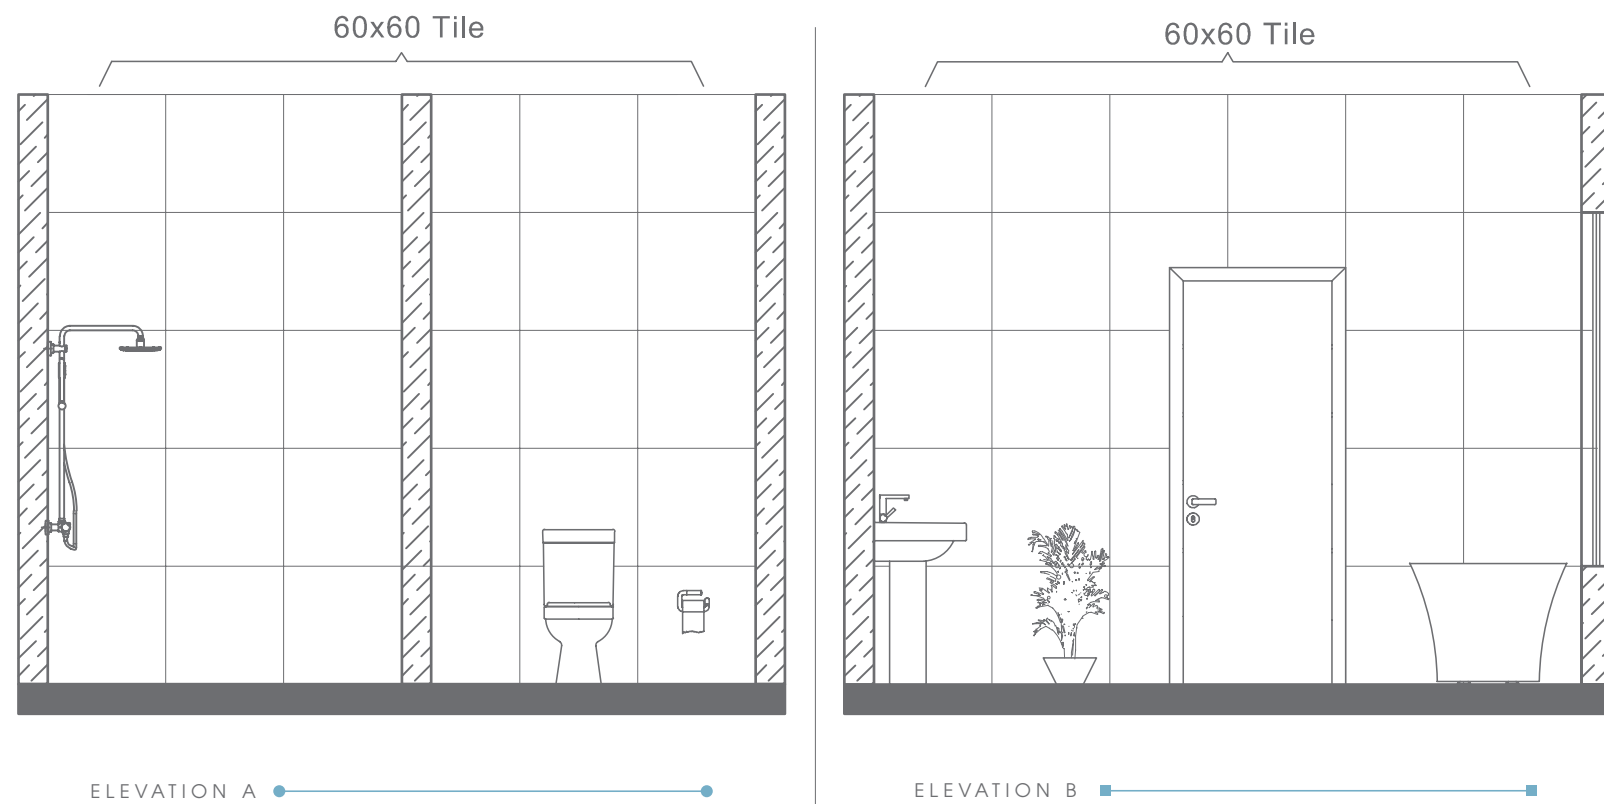

INTENSE
WATERCLOSET
RB.INS.03G119.01.10 /
RB.INS.04G104.01.05

INTENSE
BIDET
RB.INS.05G104.01.08

Plan # XXXXXXXX

Type - Family Bathroom
Style - Rustic
Area - 116.2 Sqf

TOP VIEW

ELEVATION VIEW

ELEVATION VIEW

BATHWARE