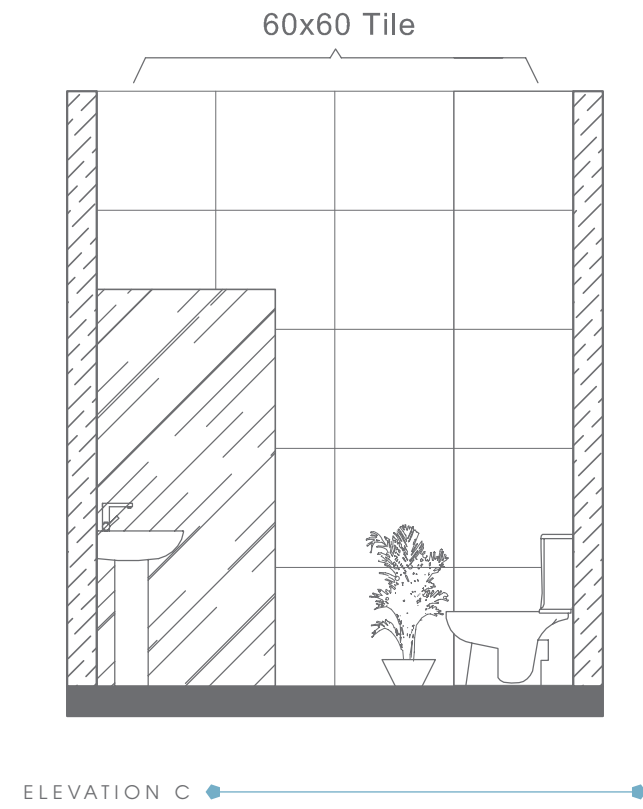

ELEVATION VIEW