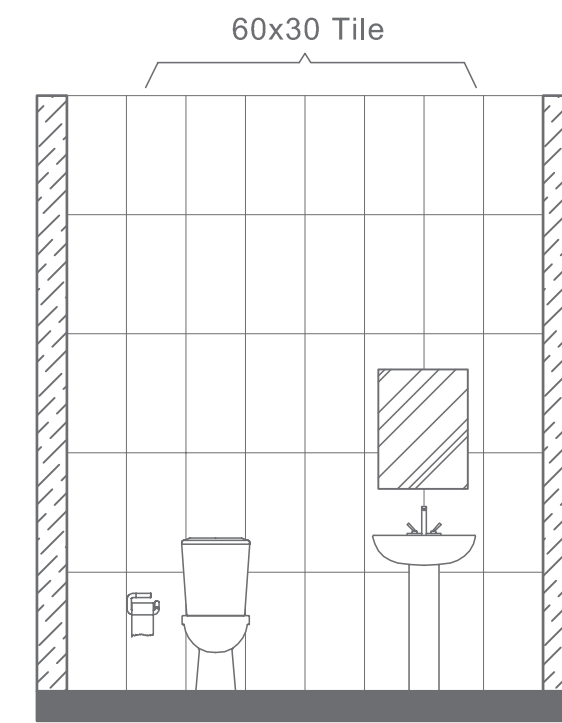

ELEVATION VIEW