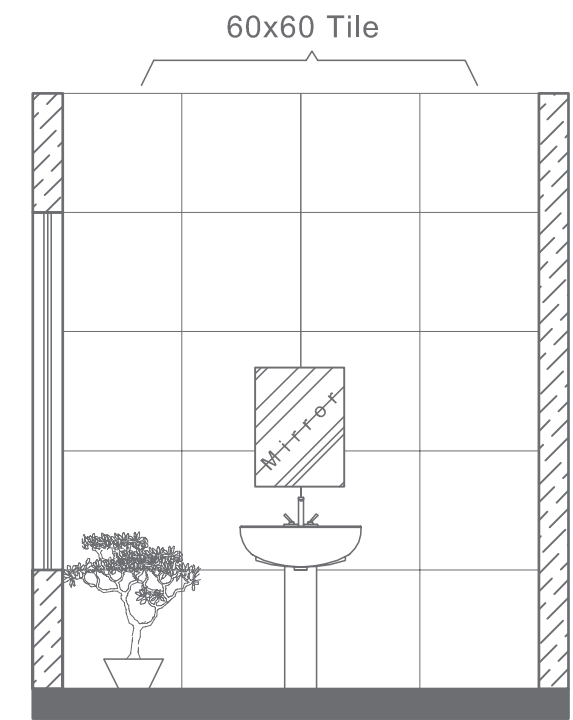

ELEVATION B