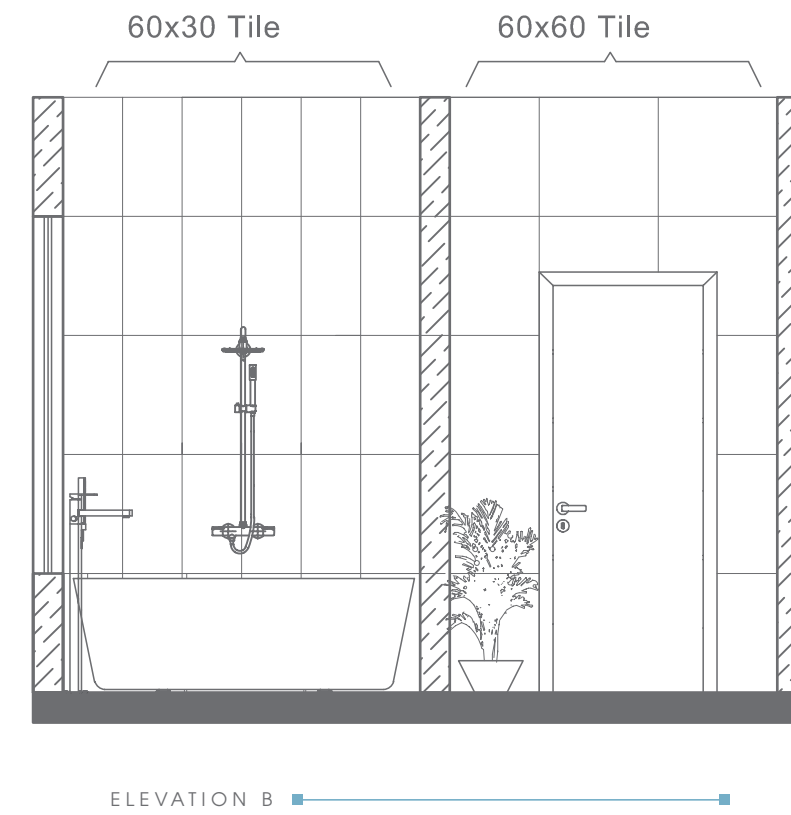

Plan # XXXXXXXX

Type - Family Bathroom
Style - Classic
Area - 93 Sqf

TOP VIEW

ELEVATION VIEW

ELEVATION VIEW

BATHWARE

AQUA + COLLECTION

AQUA +
FLOOR STANDING
WASHBASIN
RB.AQP.01G101.01.09