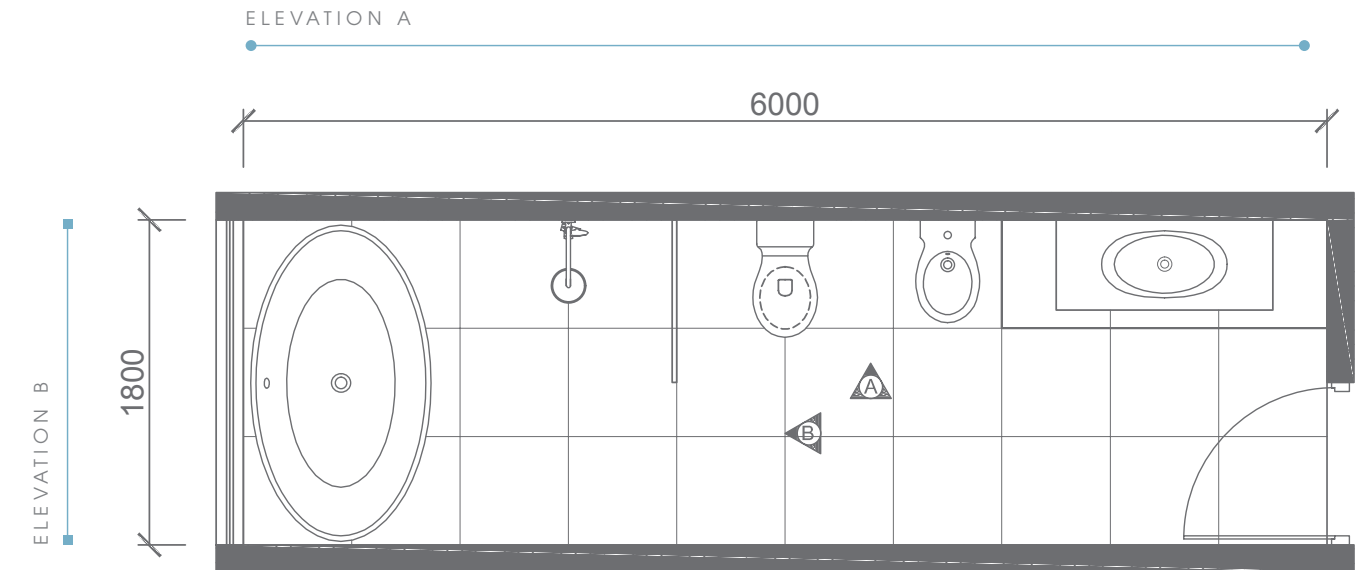

Type - Family Bathroom
Style - Modern
Area - 104.6 Sqf

TOP VIEW

104.6 SQF

ELEVATION VIEW

ELEVATION A

ELEVATION VIEW

Plan # XXXXXXXX

Type - Family Bathroom
Style - Modern
Area - 108.5 Sqf