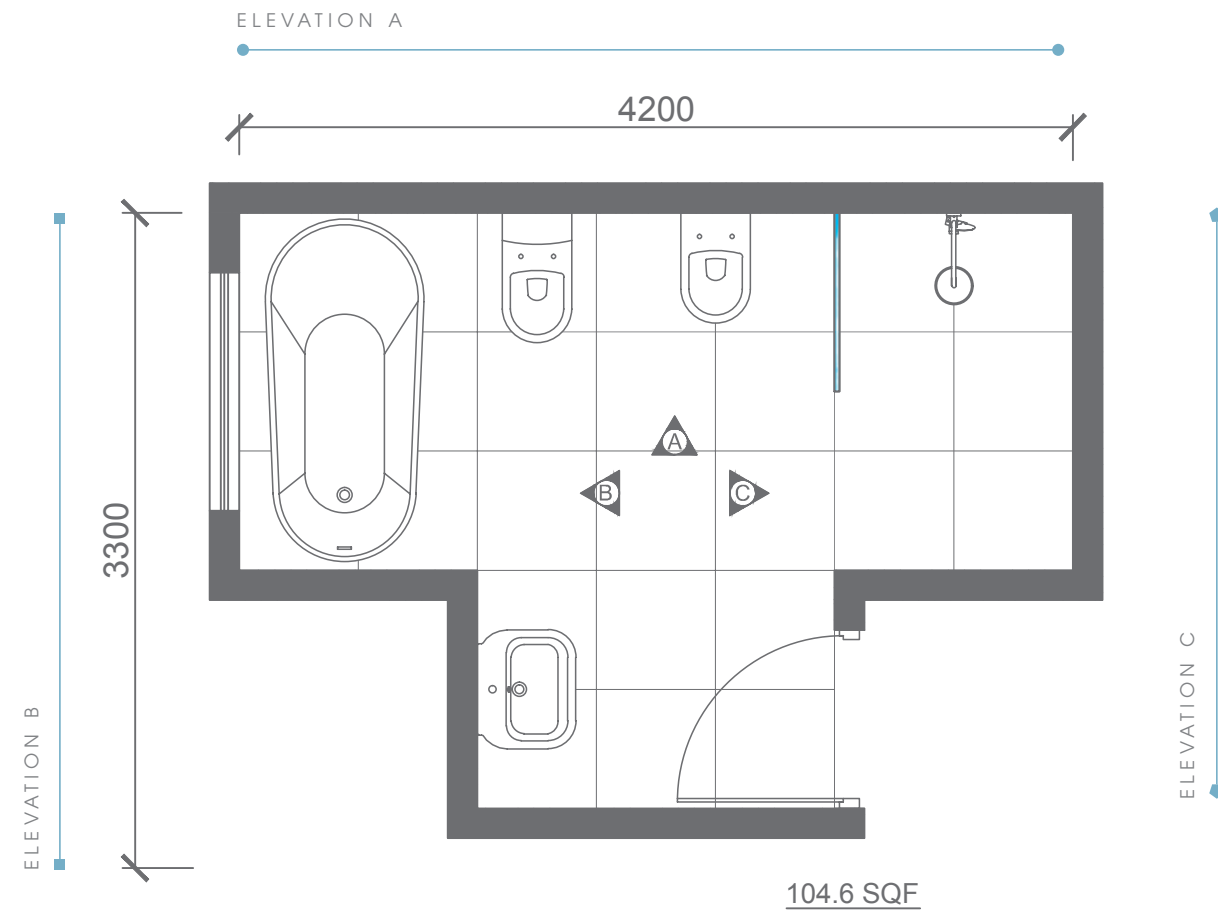

TOP VIEW

ELEVATION VIEW

Plan # XXXXXXXX

Type - Luxury Bathroom
Style - Rustic
Area - 155 Sqf
60x60 Tile

ELEVATION VIEW

TOP VIEW

BATHWARE

AQUA + COLLECTION