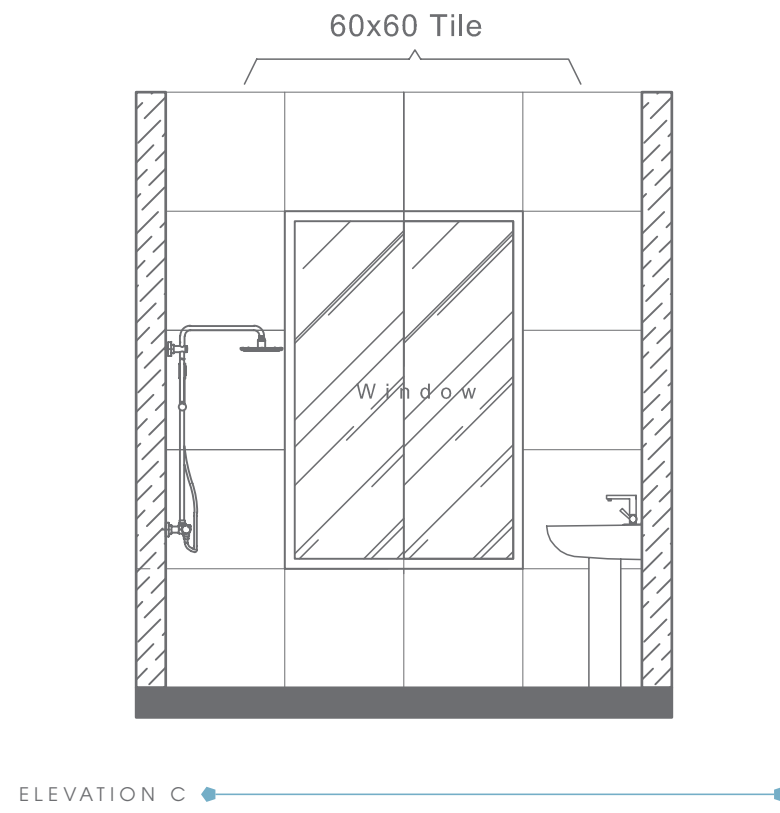

ELEVATION VIEW

Plan # XXXXXXXX

Type - Small Bathroom
Style - Modern
Area - 60.5 Sqf

TOP VIEW

BATHWARE

DUNE COLLECTION

DUNE
FLOOR STANDING
WASHBASIN
RB.DUN.01G101.01.09

DUNE
WATERCLOSET
RB.DUN.03G112.01.09 /
RB.DUN.04G104.01.04