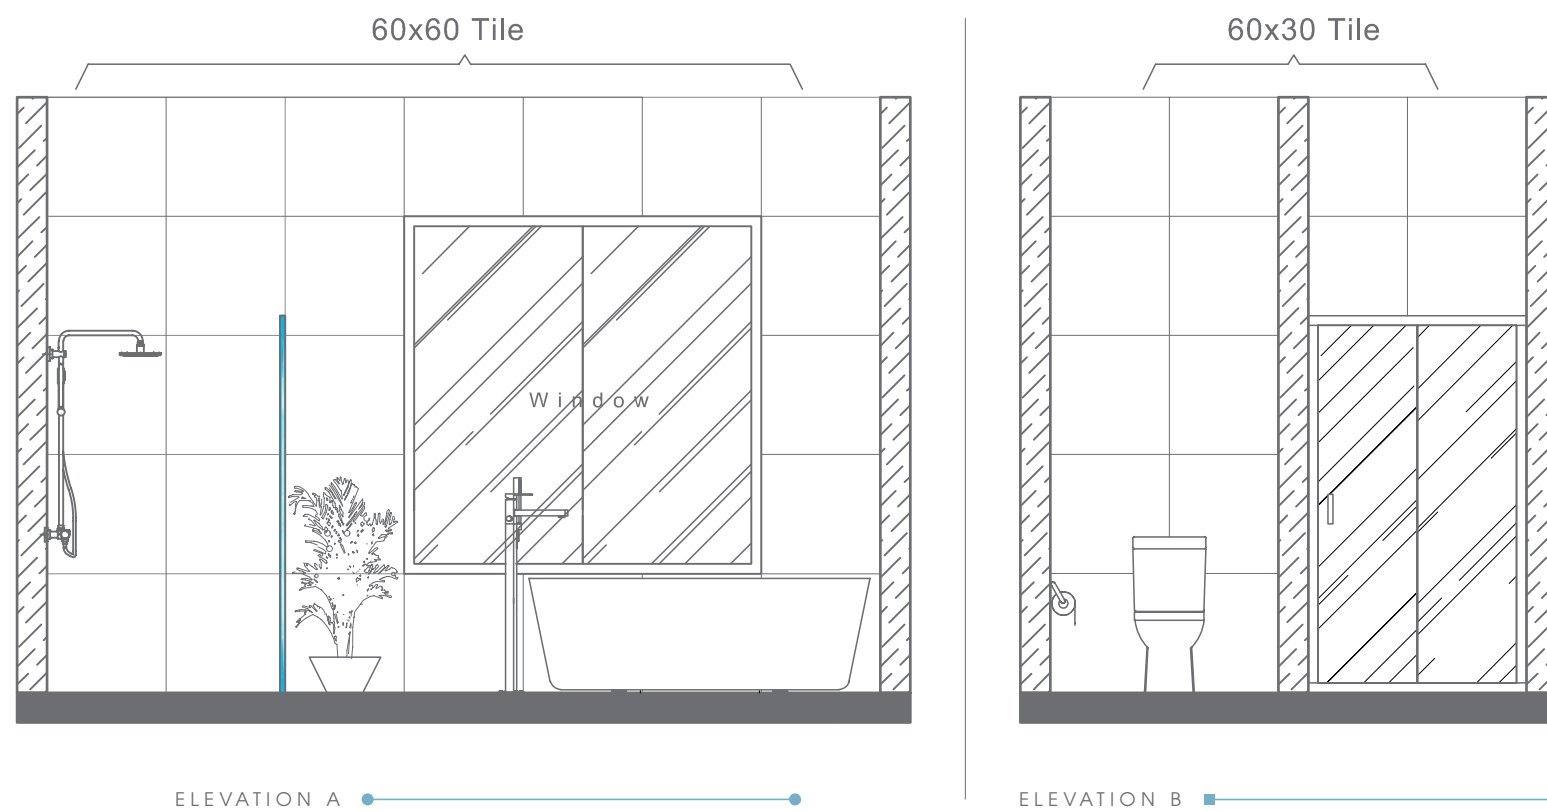

Type - Family Bathroom
 Style - Classic
 Area - 108.5 Sqf

TOP VIEW

ELEVATION VIEW

ELEVATION VIEW

BATHWARE

AQUA + COLLECTION

AQUA +
 FLOOR STANDING
 WASHBASIN
 RB.AQP.01G101.01.09

AQUA +
 WATERCLOSET
 RB.AQP.03G119.01.09 /
 RB.AQP.04G104.01.04