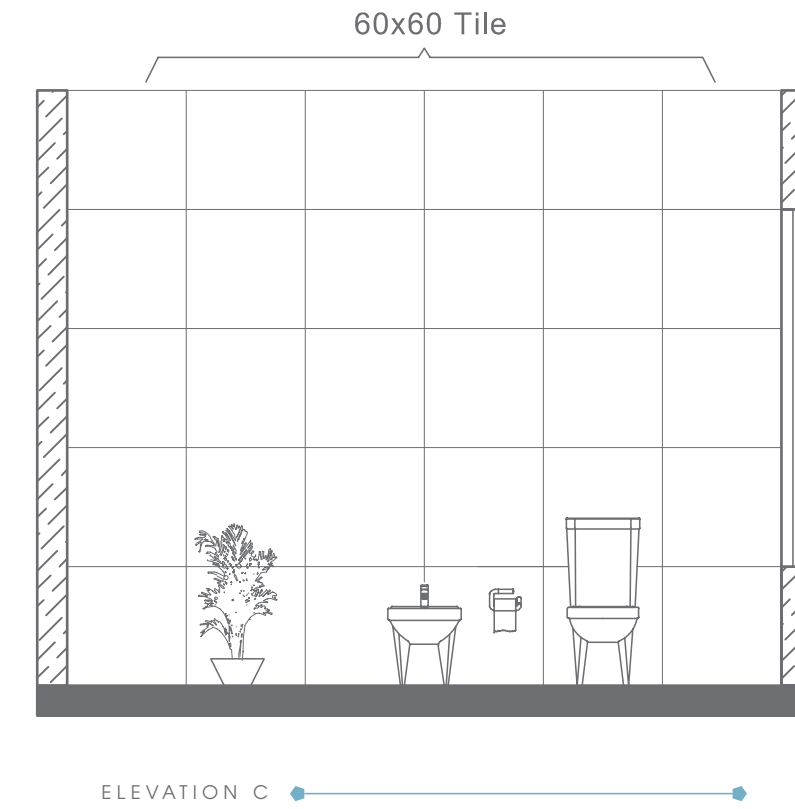

Plan # XXXXXXXX

Type - Family Bathroom
Style - Rustic
Area - 93.0 Sqf

TOP VIEW

ELEVATION VIEW

ELEVATION VIEW

BATHWARE

INTENSE COLLECTION

INTENSE
FLOOR STANDING
WASHBASIN
RB.INS.01G101.01.10