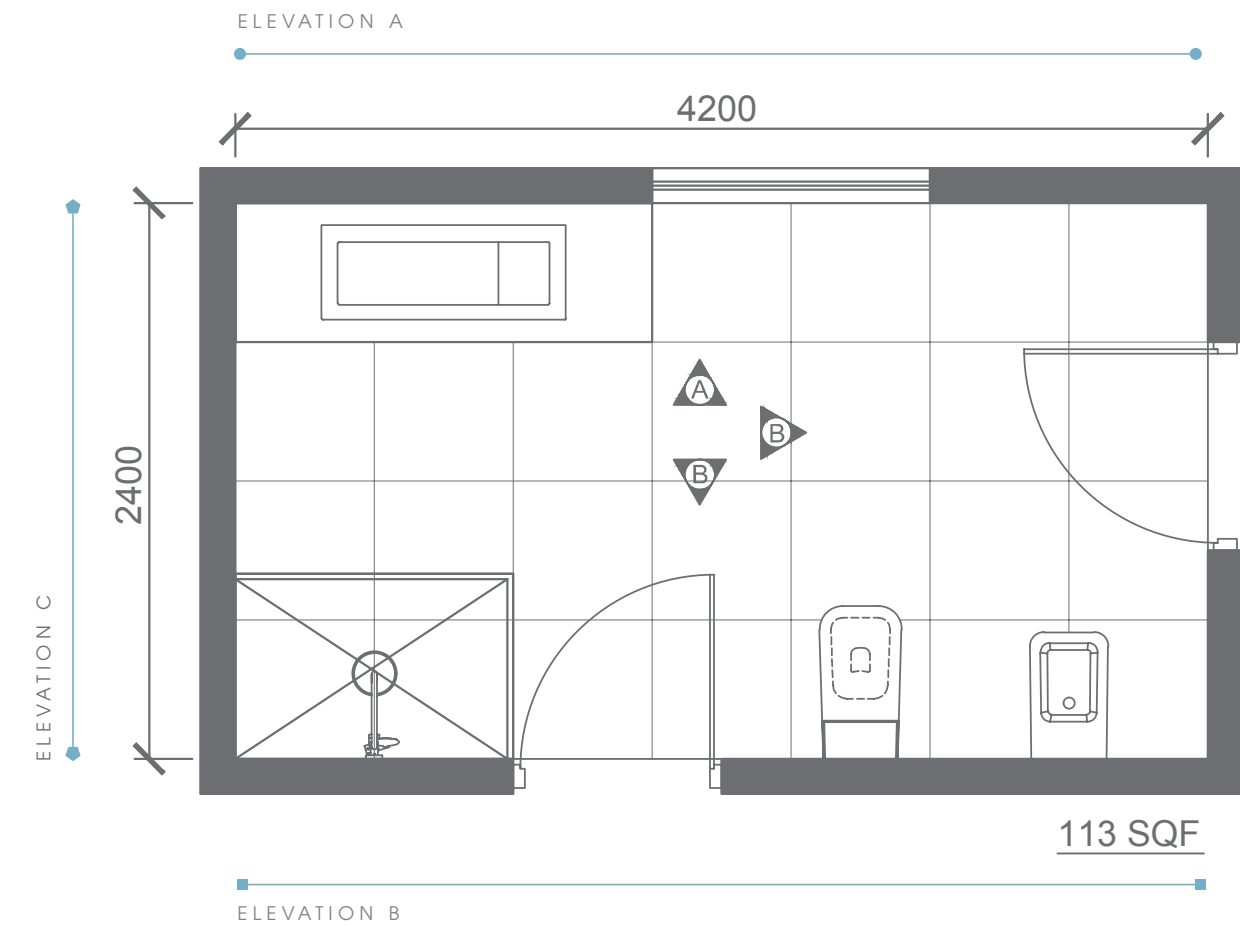

Alcazar Beige
A4/235
40 x 40

Alcazar Beige
A4/235

Plan # XXXXXXXX

Type - Family Bathroom
Style - Modern
Area - 113 Sqf

TOP VIEW

ELEVATION VIEW

ELEVATION A

ELEVATION B