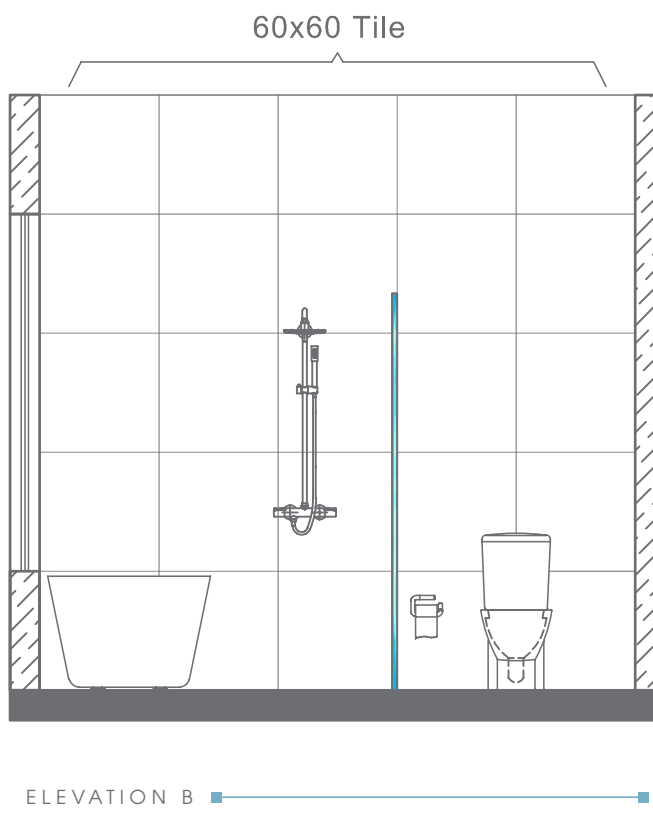

ELEVATION VIEW

BATHWARE

RIVIERA COLLECTION