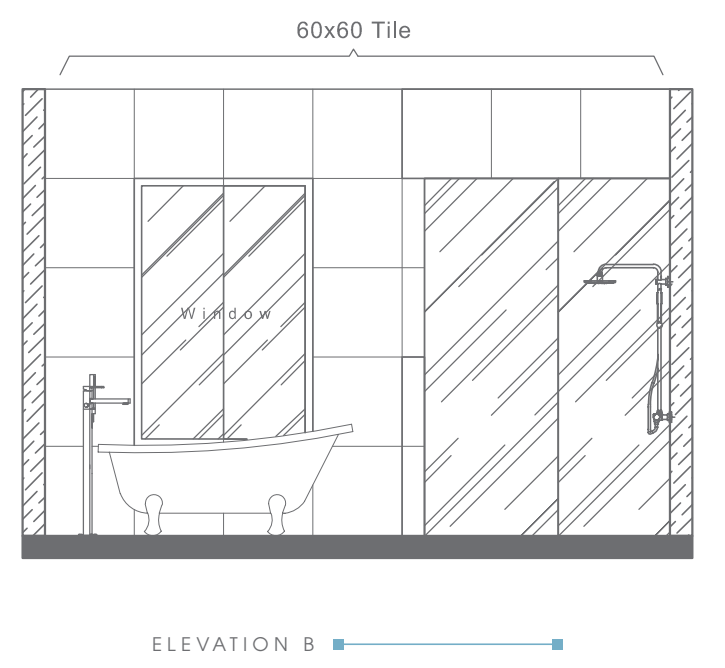

TOP VIEW

ELEVATION VIEW

ELEVATION VIEW

ELEVATION C

ELEVATION D

VIEWS

BATHWARE

O2 SELF RIMMING
WASHBASIN
RB.OO2.01G109.01.08