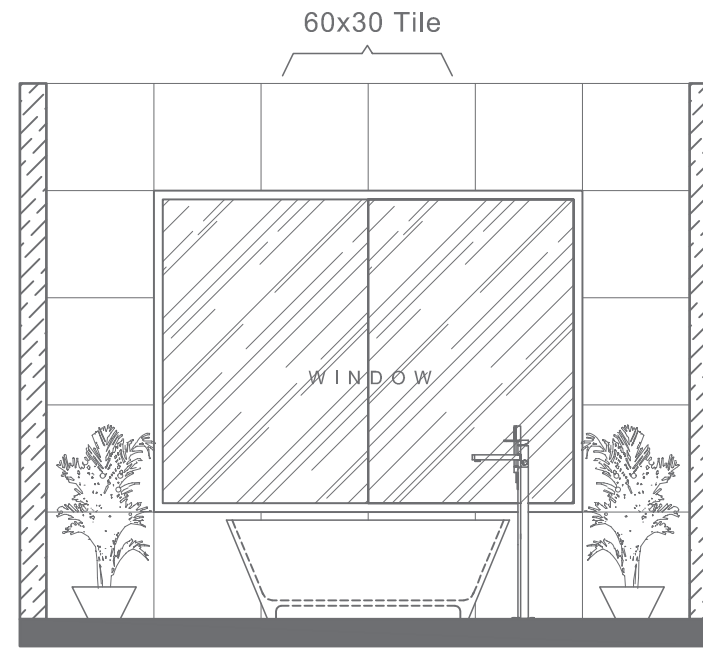

ELEVATION B

BATHWARE

AZZA COLLECTION

AZZA
DOUBLE BOWL
WALL HANG WASHBASIN
RB.AZD.01G212.01.21

AZZA
WATERCLOSET
RB.AZA.03G119.01.10 /
RB.AZA.04G104.01.07