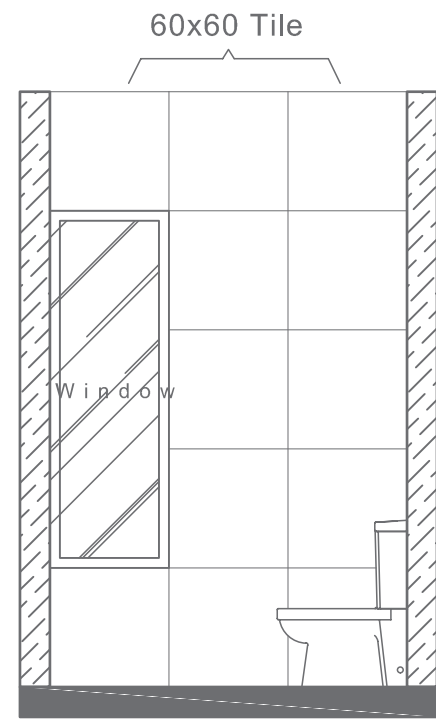

ELEVATION C