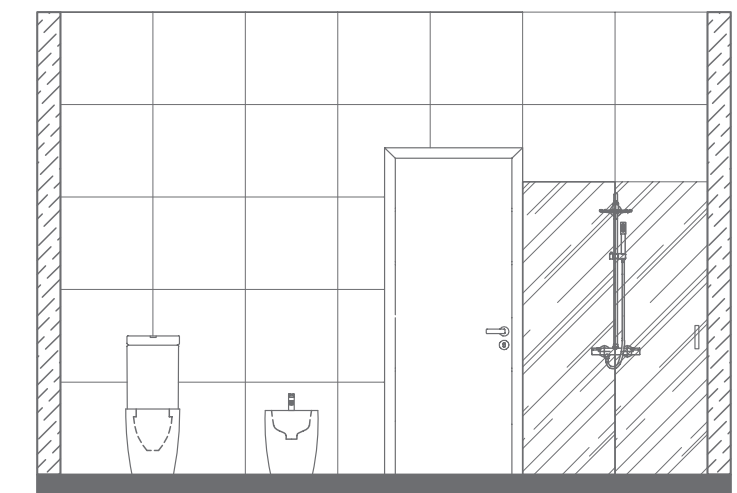

Alcazar Beige
A4/235
40 x 40

Alcazar Beige
A4/235

Plan # XXXXXXXX

Type - Family Bathroom
Style - Modern
Area - 113 Sqf

TOP VIEW

ELEVATION VIEW

ELEVATION A

ELEVATION B