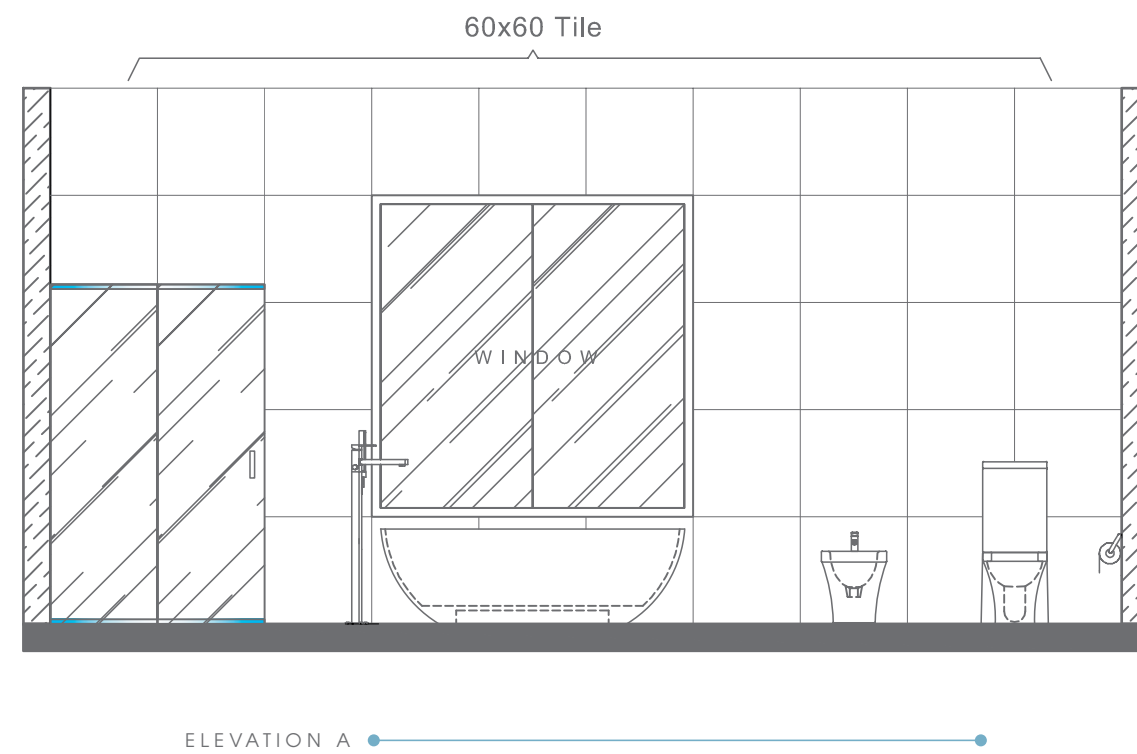

ELEVATION VIEW