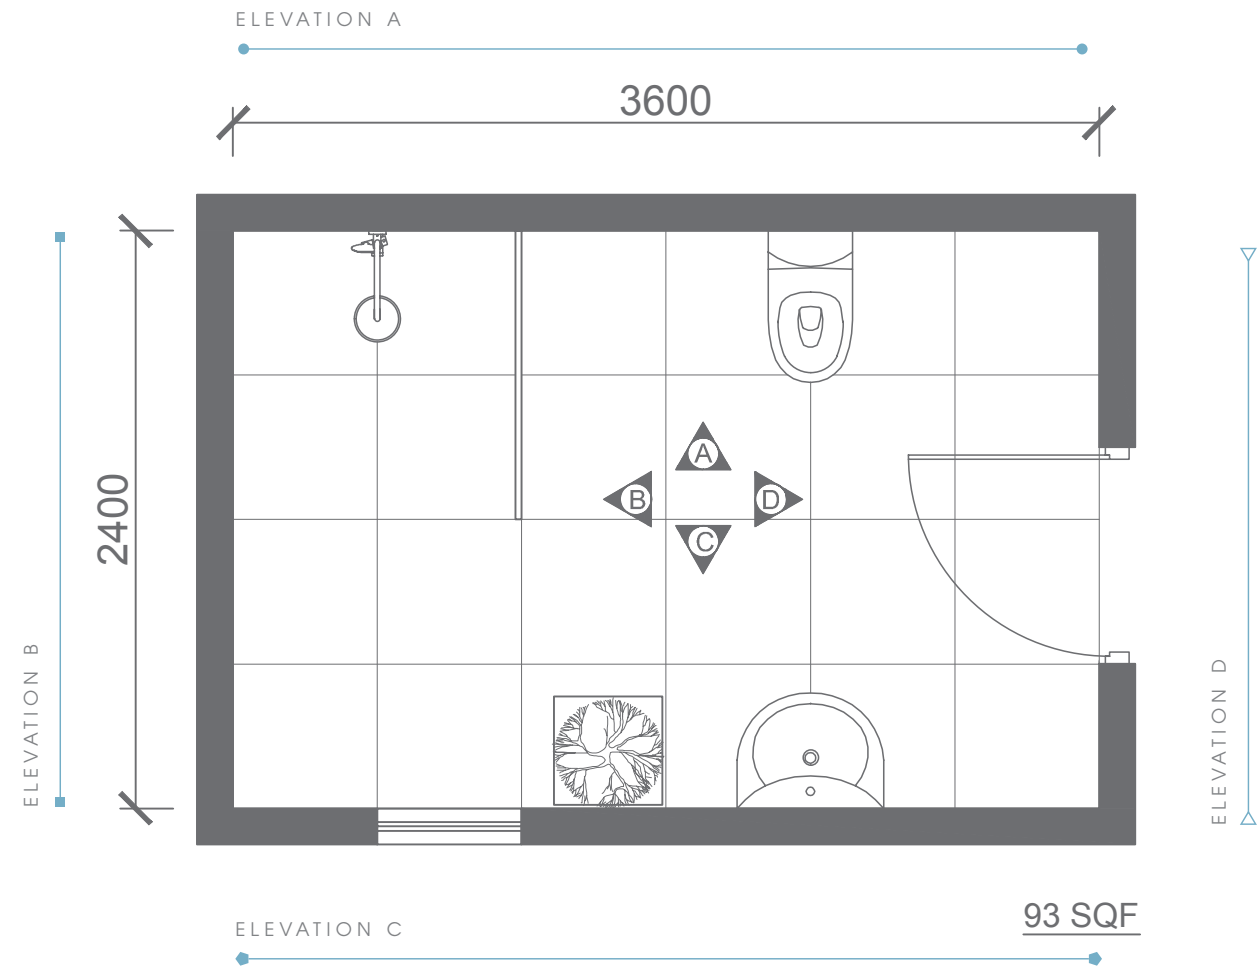

Plan # XXXXXXXX

Type - Small Bathroom
Style - Modern
Area - 93 Sqf

TOP VIEW