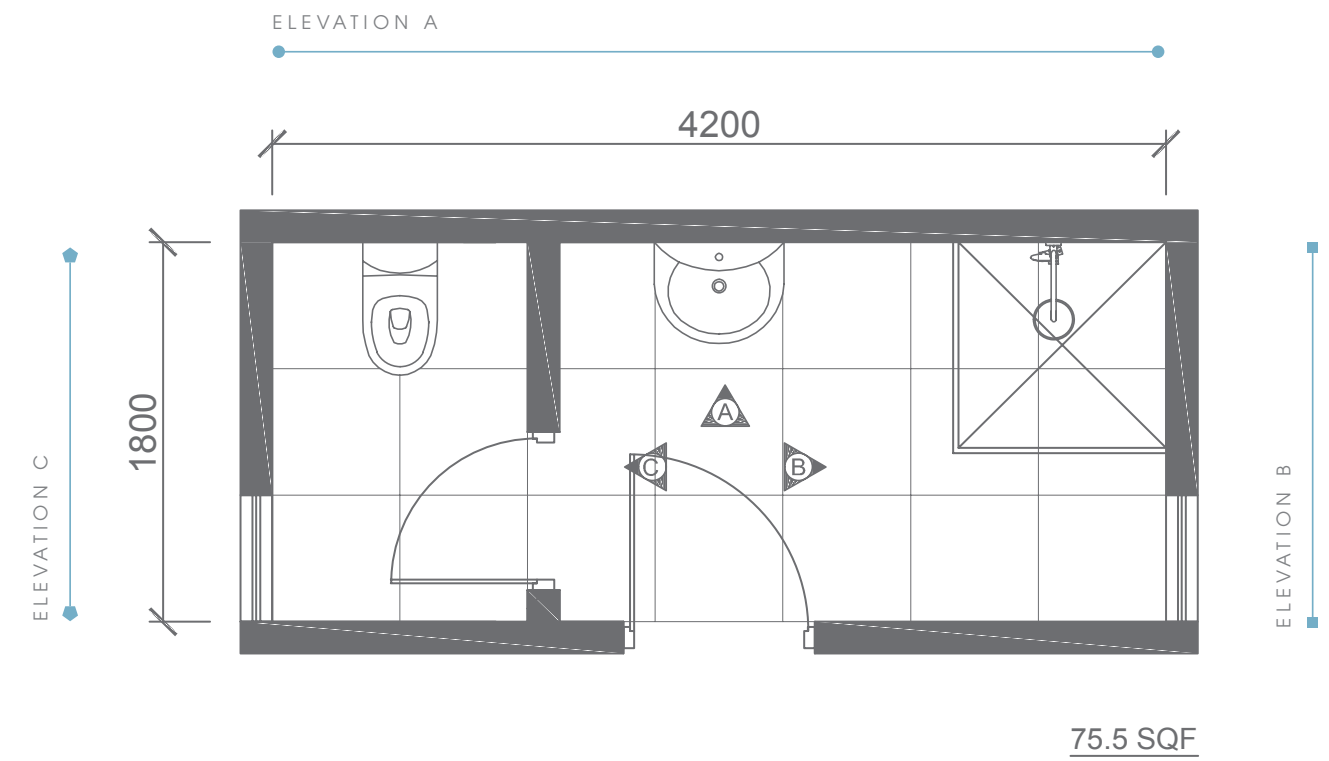

TOP VIEW

ELEVATION VIEW

ELEVATION VIEW

Plan # XXXXXXXX

Type - Small Bathroom
Style - Modern
Area - 75.5 Sqf

TOP VIEW

BATHWARE

URBAN D COLLECTION