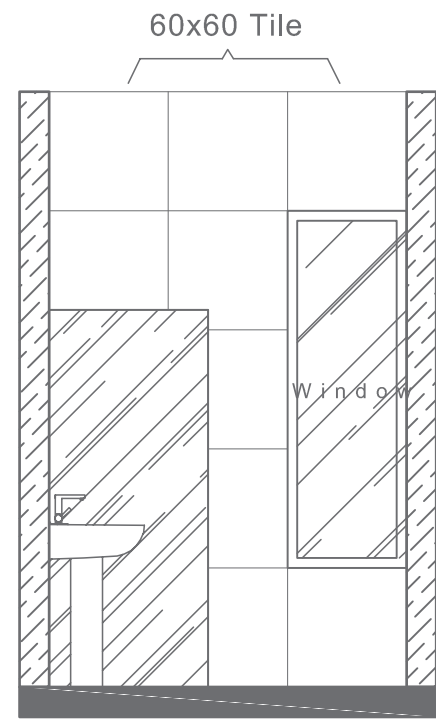

ELEVATION VIEW

ELEVATION B