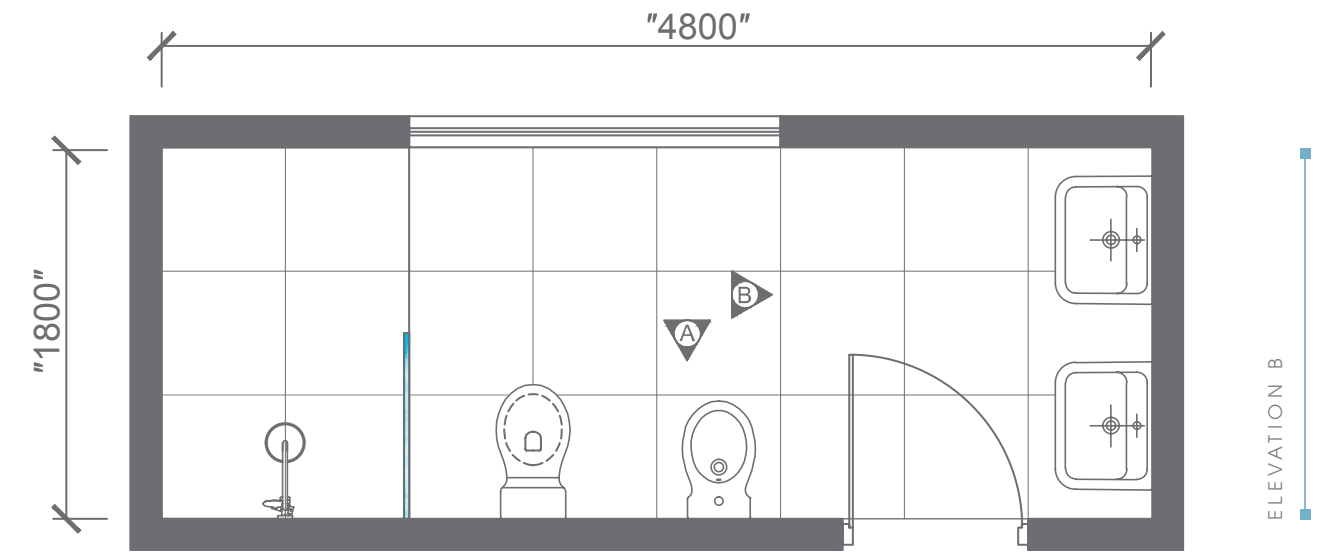

TOP VIEW

ELEVATION A