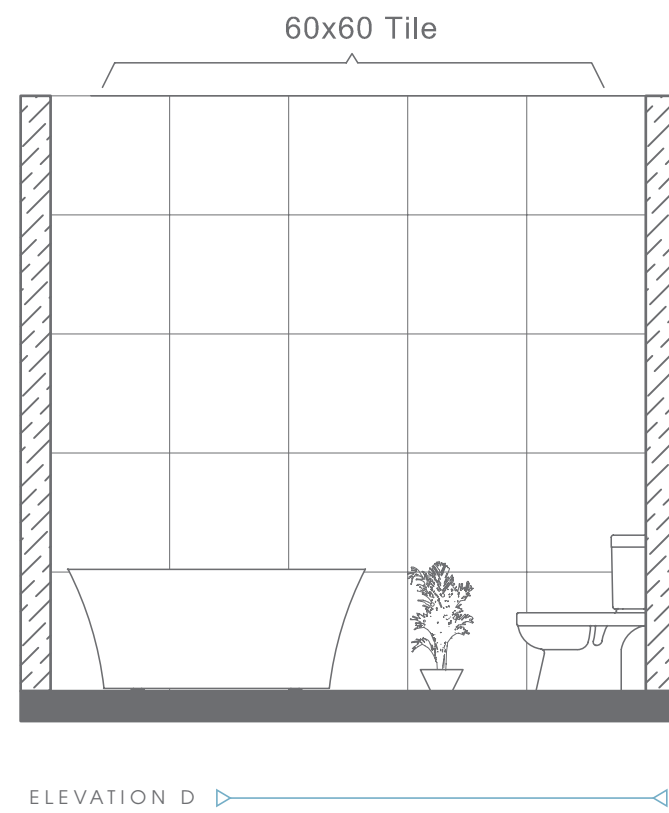

Type - Family Bathroom
Style - Modern
Area - 116.25 Sqf

TOP VIEW

ELEVATION VIEW

ELEVATION VIEW

BATHWARE

ELEMENT AQUA COLLECTION

ELEMENT AQUA
FLOOR STANDING
WASHBASIN
RB.EAQ.01G101.01.09

ELEMENT AQUA
WATERCLOSET
RB.EAQ.03G112.01.09 /
RB.EAQ.04G104.01.04