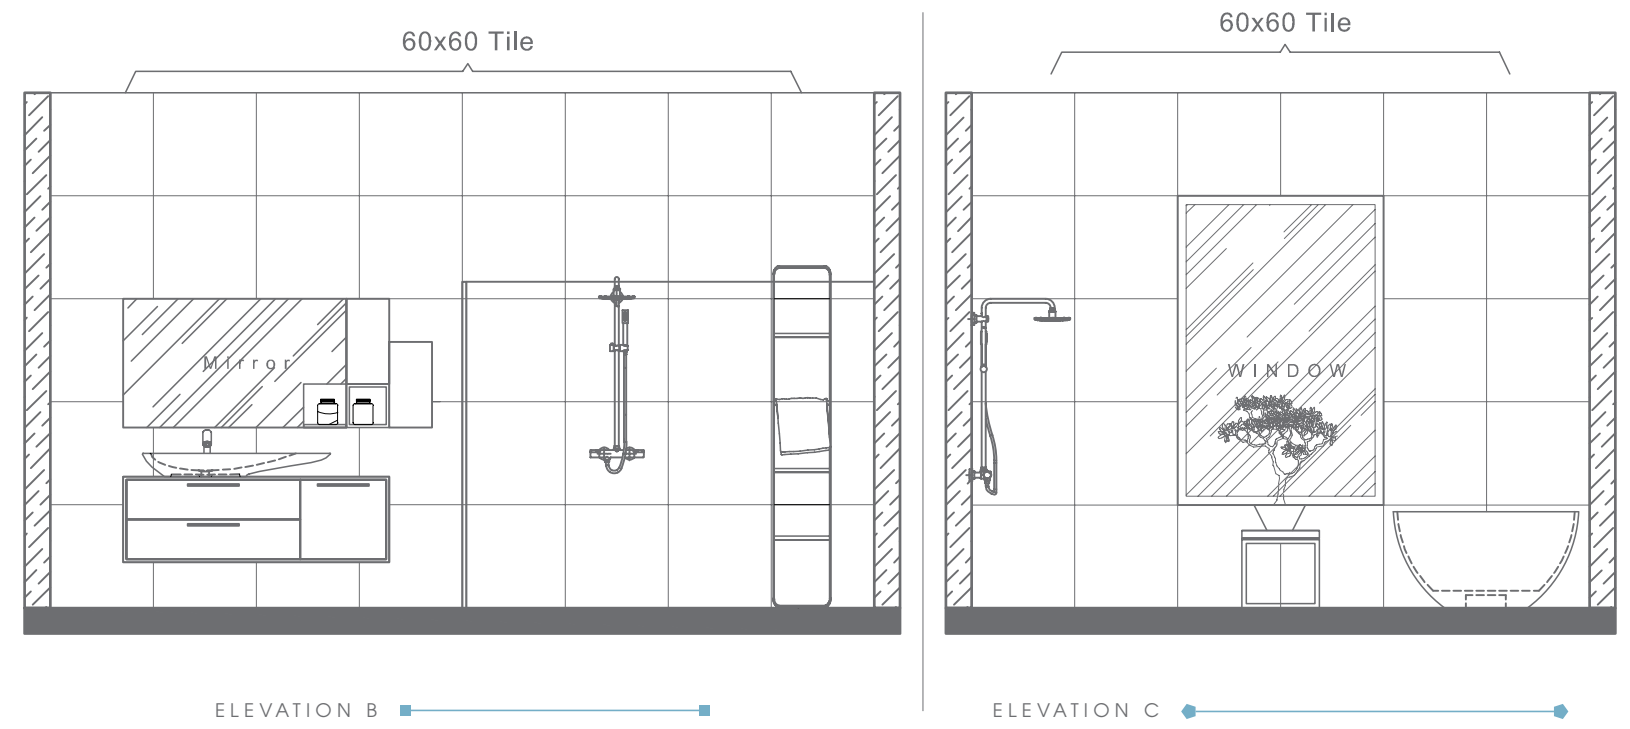

ELEVATION VIEW