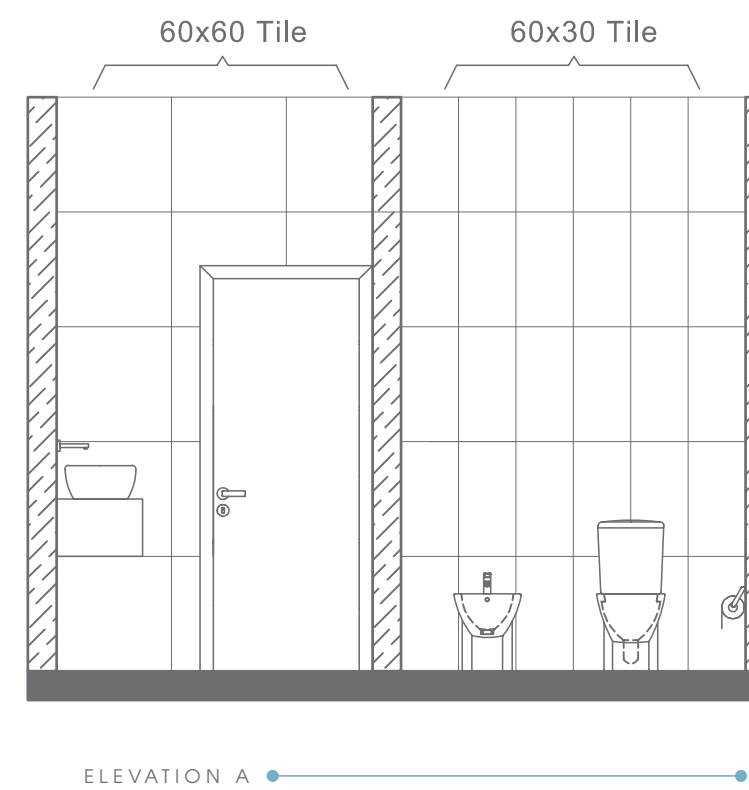

RIVIERA
BIDET
RB.RVR.05G104.01.08

Plan # XXXXXXXX

Type - Family Bathroom
Style - Modern
Area - 116.2 Sqf

TOP VIEW

ELEVATION VIEW

ELEVATION VIEW

BATHWARE

RIVIERA COLLECTION