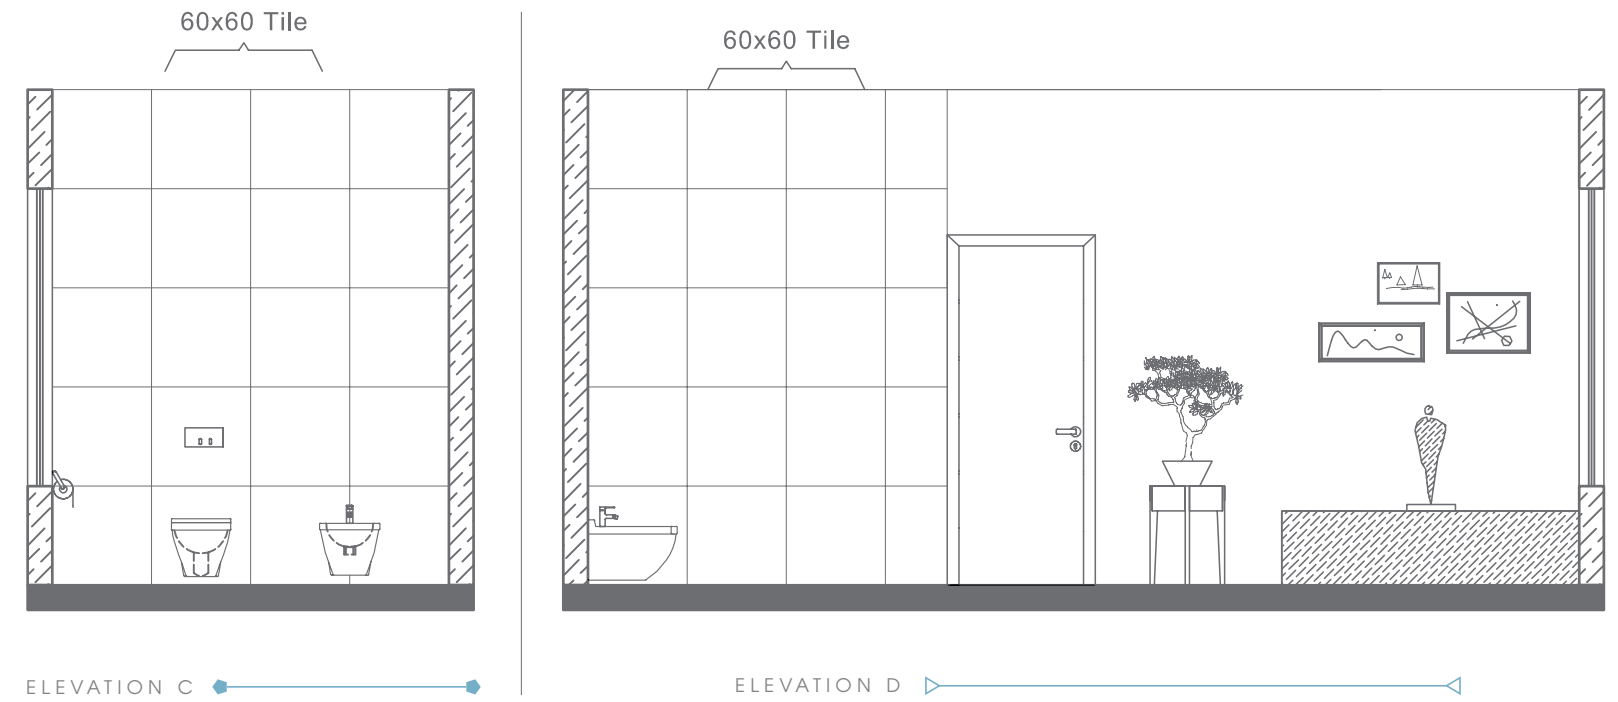

CLASSIC
LUXURY BATHROOMS

Plan # XXXXXXXX

Type - Luxury Bathroom
Style - Classic
Area - 155 Sqf

TOP VIEW

ELEVATION VIEW

ELEVATION VIEW

BATHWARE

URBANITY COLLECTION