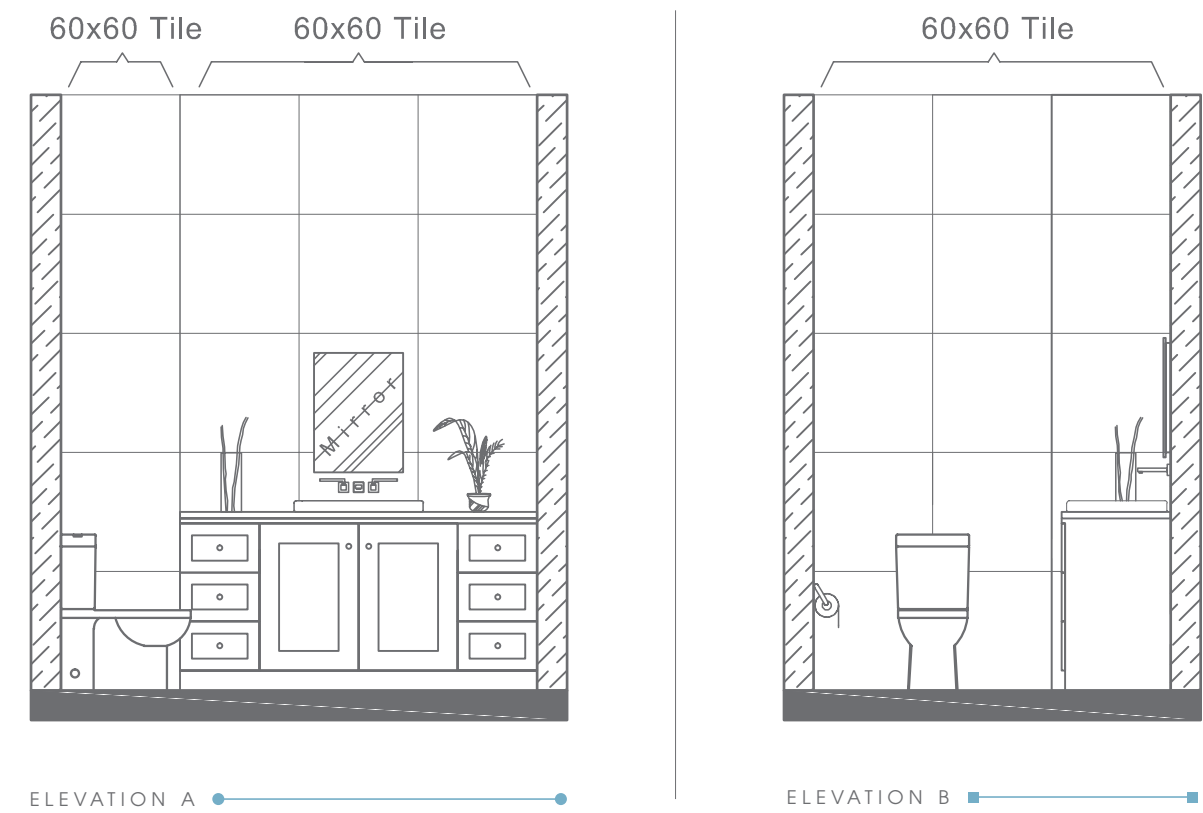

CLASSIC POWDER ROOMS

Plan # XXXXXXXX

Type - Powder Room
Style - Classic
Area - 38.7 Sqf

TOP VIEW

ELEVATION VIEW

BATHWARE

SLIDE
DROP IN
WASHBASIN
RB.SLD.01G509.01.11

AQUA +
WATERCLOSET
RB.AQP.03G119.01.09 /
RB.AQP.04G104.01.04