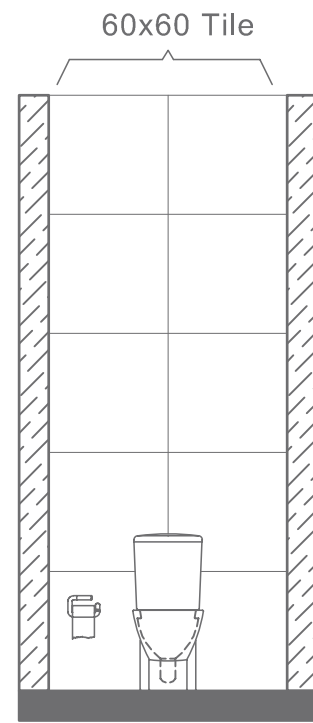

ELEVATION C