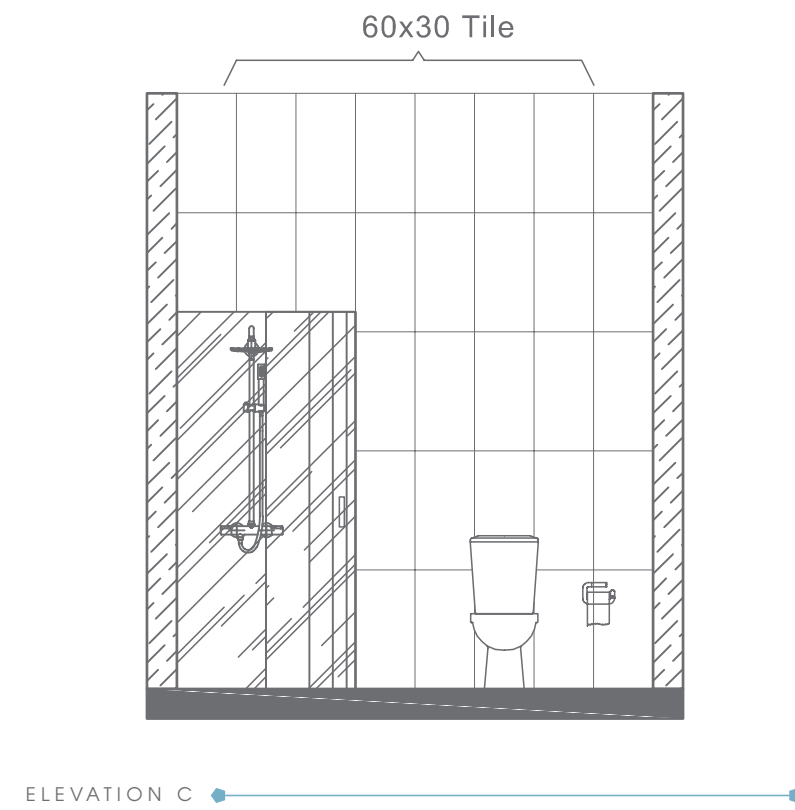

ELEVATION VIEW