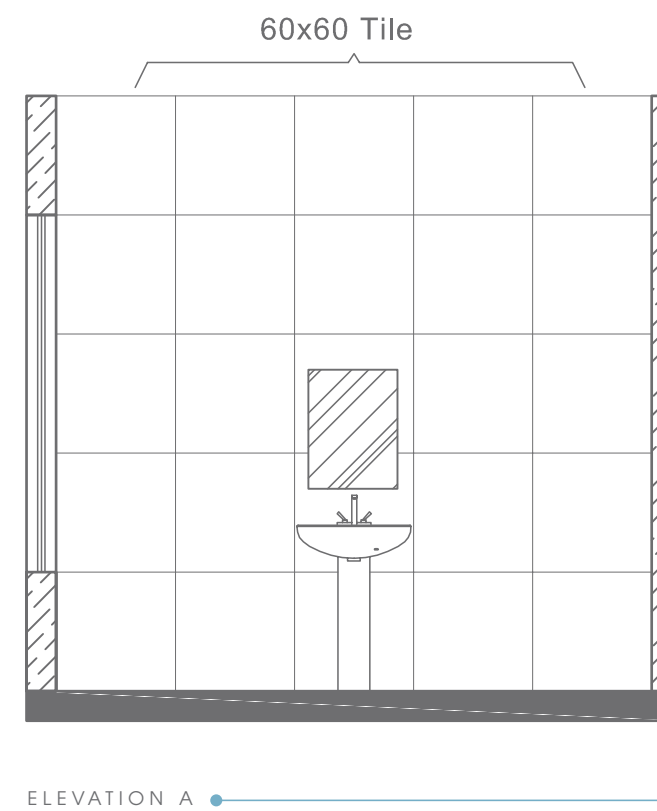

DUNE
WATERCLOSET
RB.DUN.03G112.01.09 /
RB.DUN.04G104.01.04

Plan # XXXXXXXX

Type - Small Bathroom
Style - Modern
Area - 75 Sqf

TOP VIEW

ELEVATION VIEW

ELEVATION VIEW

Plan # XXXXXXXX

Type - Small Bathroom
Style - Modern
Area - 72 Sqf