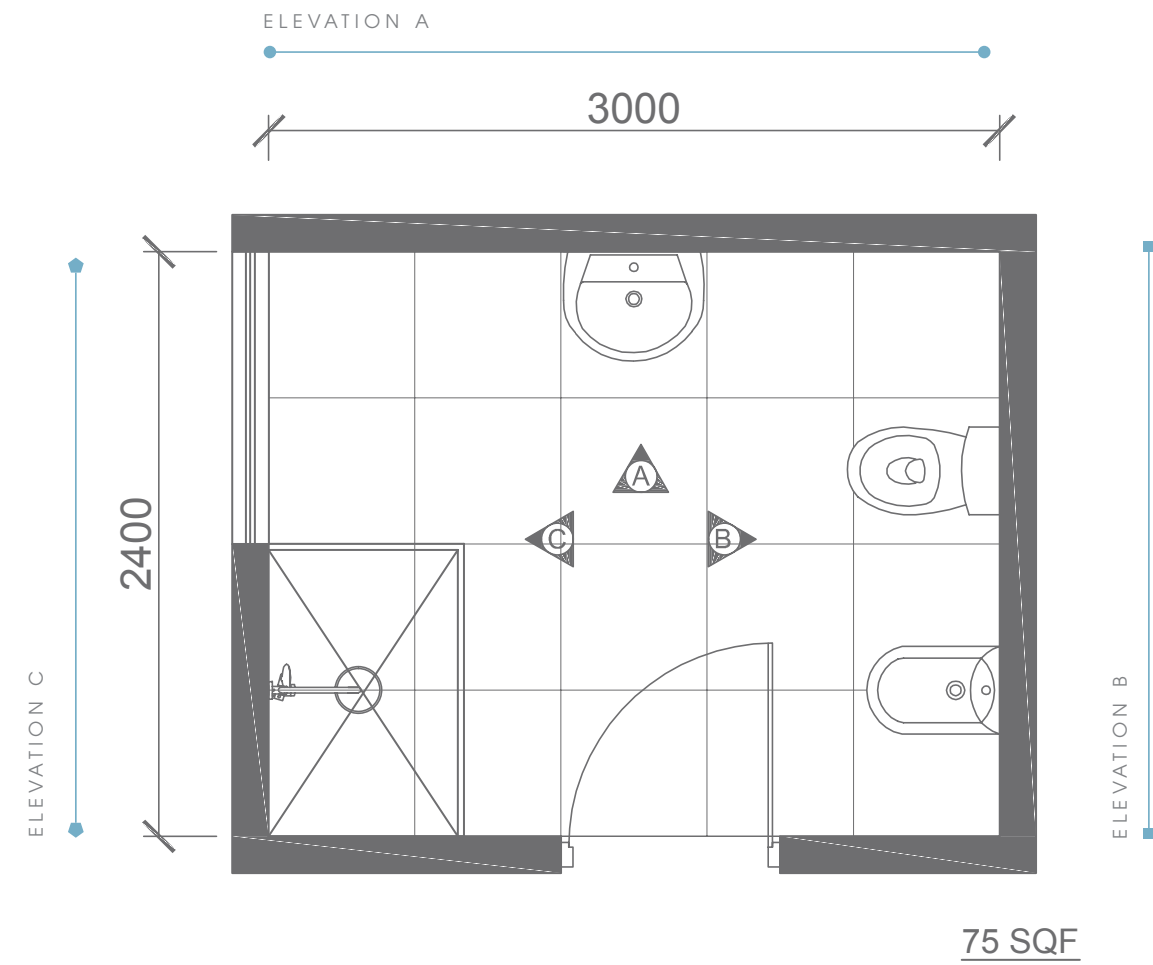

ELEVATION VIEW

BATHWARE

DUNE COLLECTION

DUNE
FLOOR STANDING
WASHBASIN
RB.DUN.01G101.01.09

DUNE
WATERCLOSET
RB.DUN.03G112.01.09 /
RB.DUN.04G104.01.04

Plan # XXXXXXXX

Type - Small Bathroom
Style - Modern
Area - 75 Sqf

TOP VIEW

ELEVATION VIEW