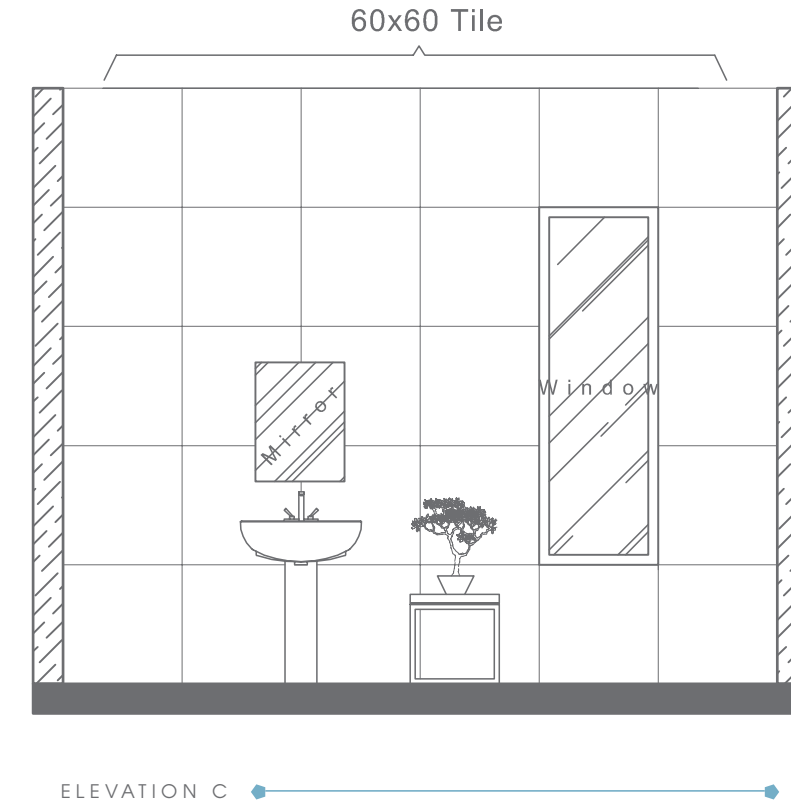

ELEVATION VIEW