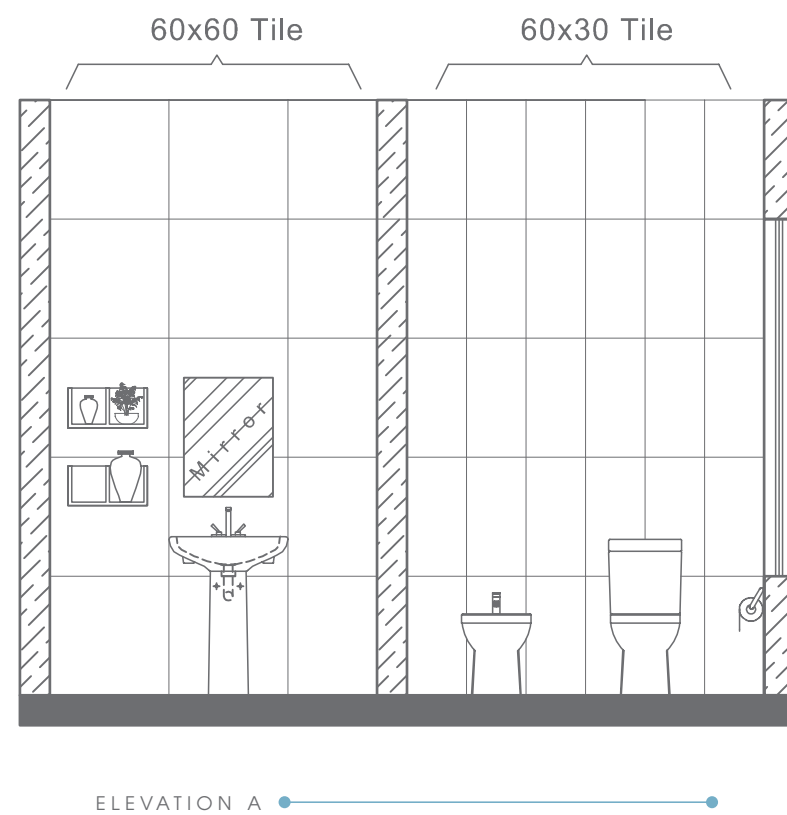

ELEVATION VIEW