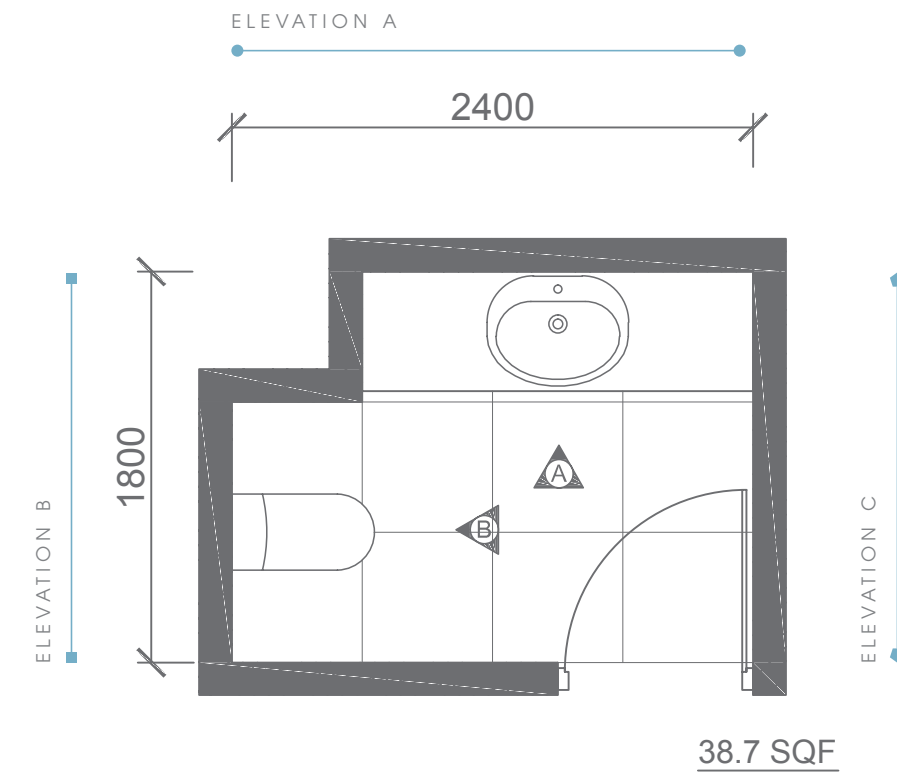

Plan # XXXXXXXX

Type - Powder Room
Style - Classic
Area - 38.7 Sqf

TOP VIEW