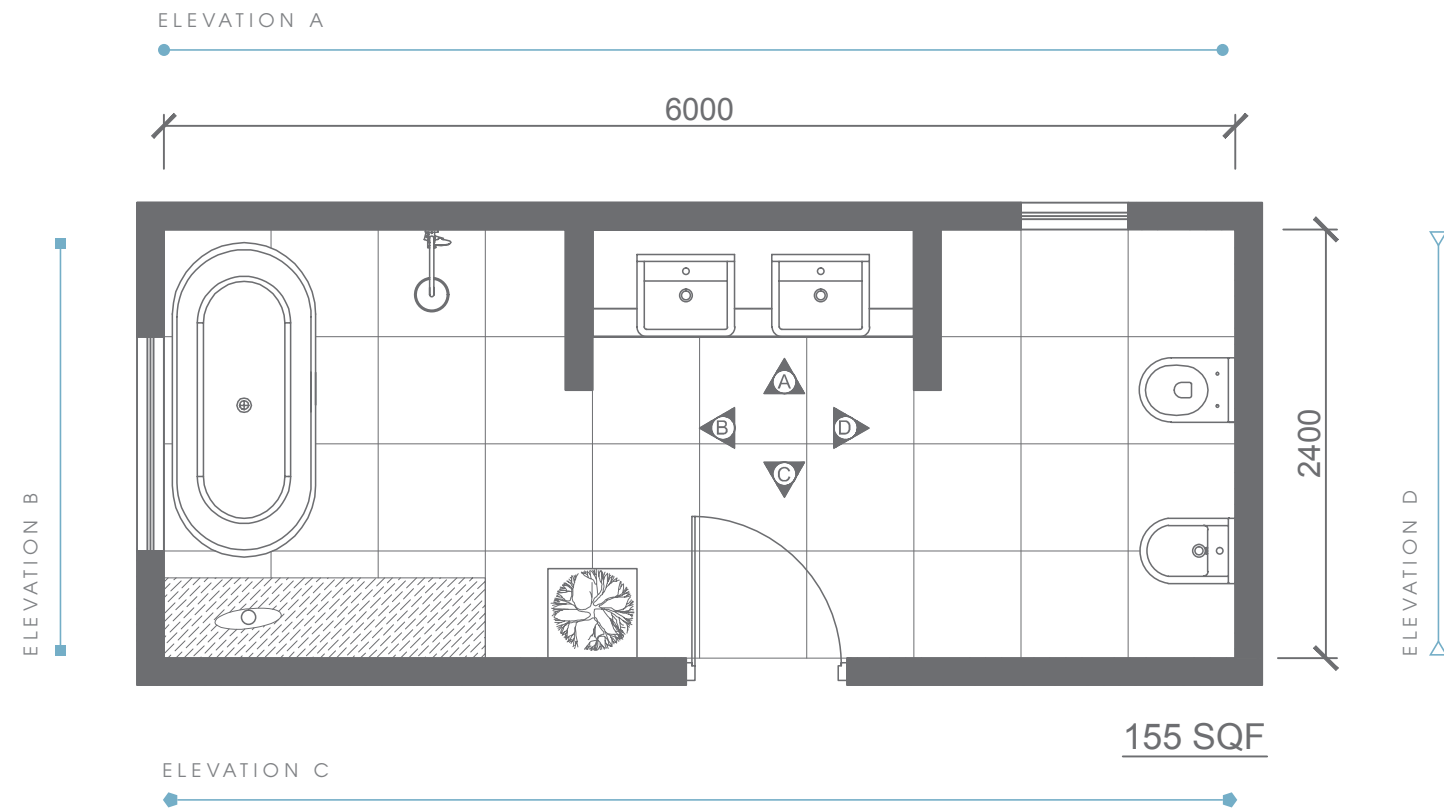

Plan # XXXXXXXX

Type - Luxury Bathroom
Style - Classic
Area - 155 Sqf

TOP VIEW