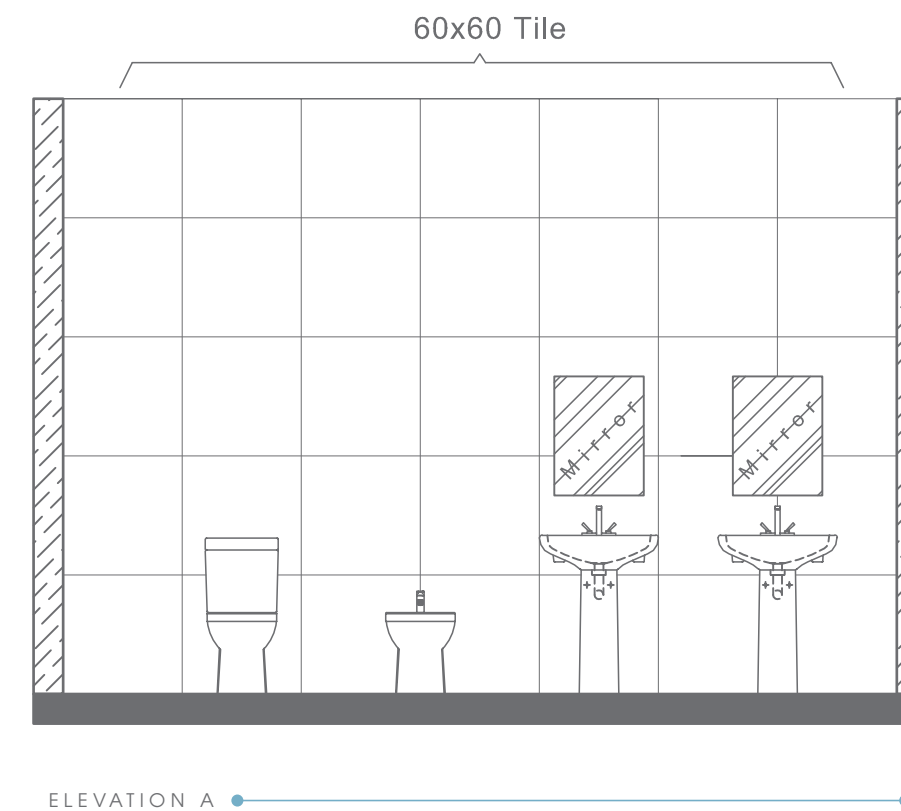

Plan # XXXXXXXX

Type - Family Bathroom
Style - Modern
Area - 113 Sqf

TOP VIEW

ELEVATION VIEW

ELEVATION VIEW

ELEVATION B

MODERN SMALL BATHROOMS

BATHWARE