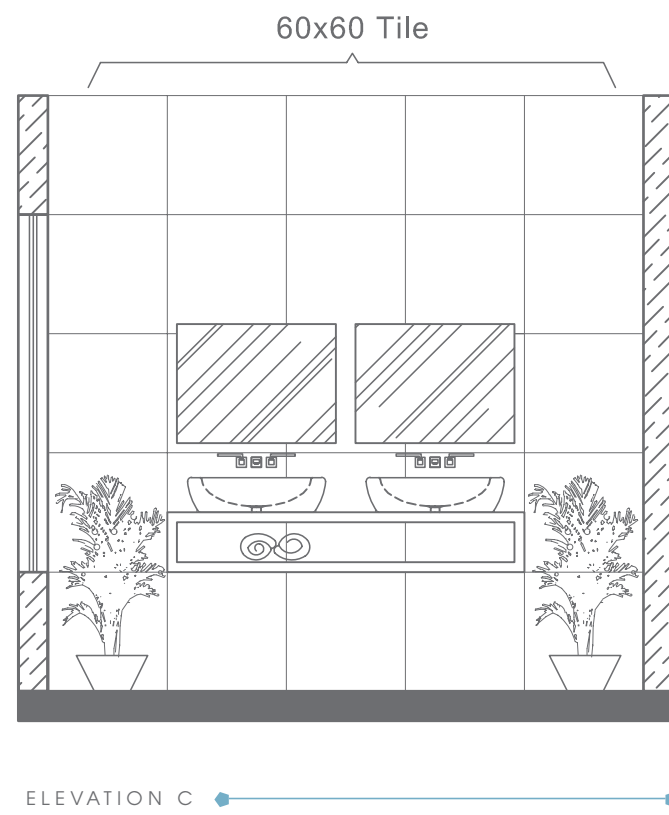

RIVIERA
BIDET
RB.RVR.05G104.01.08

Plan # XXXXXXXX

Type - Family Bathroom
Style - Modern
Area - 116.2 Sqf

TOP VIEW

ELEVATION VIEW

ELEVATION VIEW

BATHWARE

RIVIERA COLLECTION