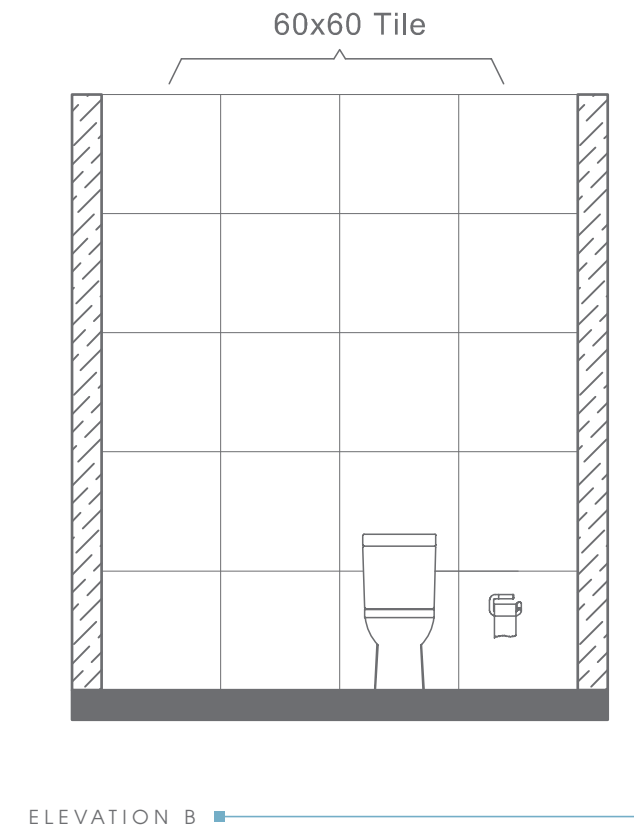

RUSTIC POWDER ROOMS

Plan # XXXXXXXX

Type - Powder Room
Style - Rustic
Area - 46.5 Sqf

TOP VIEW

46.5 SQF

ELEVATION VIEW

ELEVATION VIEW

BATHWARE