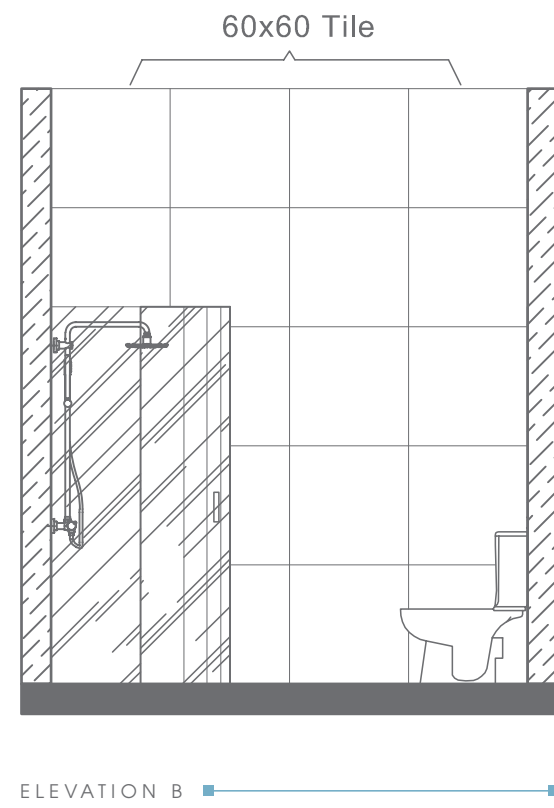

ELEVATION VIEW