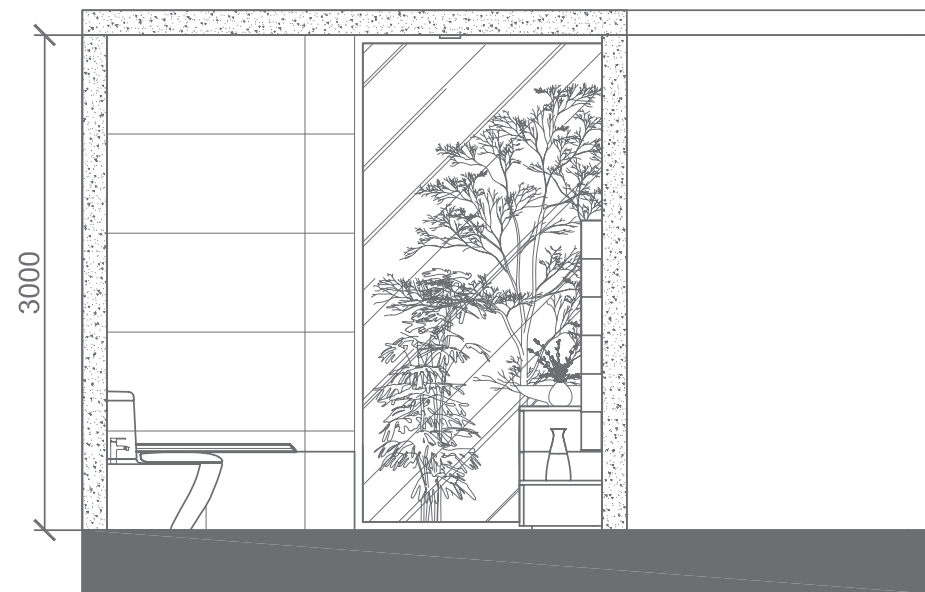

Botticino natural
9G/224
60x60

Arkansas Brown
9G/237
60x60

Plan # XXXXXXXX

Type - Luxury Bathroom
Style - Modern
Area - 222 Sqf

TOP VIEW

ELEVATION VIEW

ELEVATION VIEW

ELEVATION B