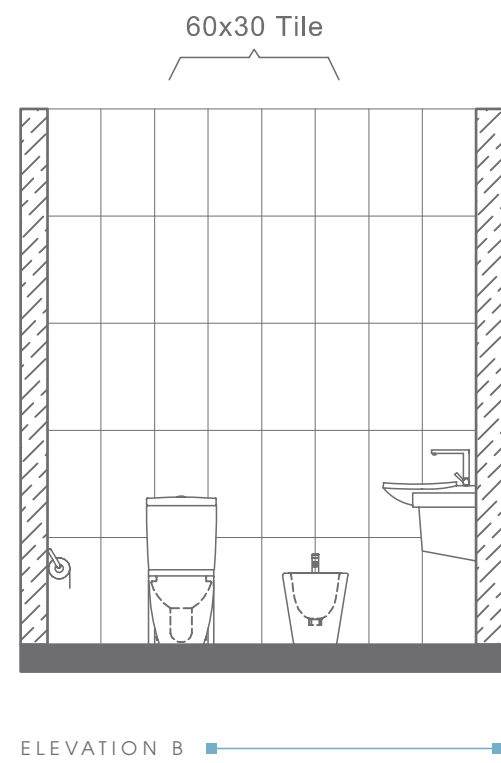

ELEVATION VIEW

RUSTIC FAMILY BATHROOMS

BATHWARE

DEEP BLUE COLLECTION