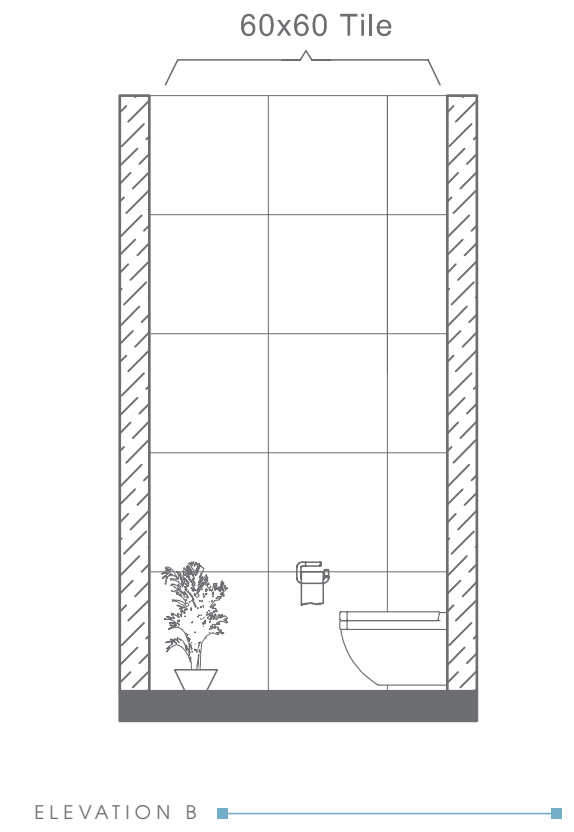

MODERN POWDER ROOMS

Plan # XXXXXXXX

Type - Powder room
Style - Modern
Area - 42.5 Sqf

TOP VIEW

ELEVATION VIEW

ELEVATION VIEW

BATHWARE

O2
WASHBASIN
RB.OO2.01G109.01.08