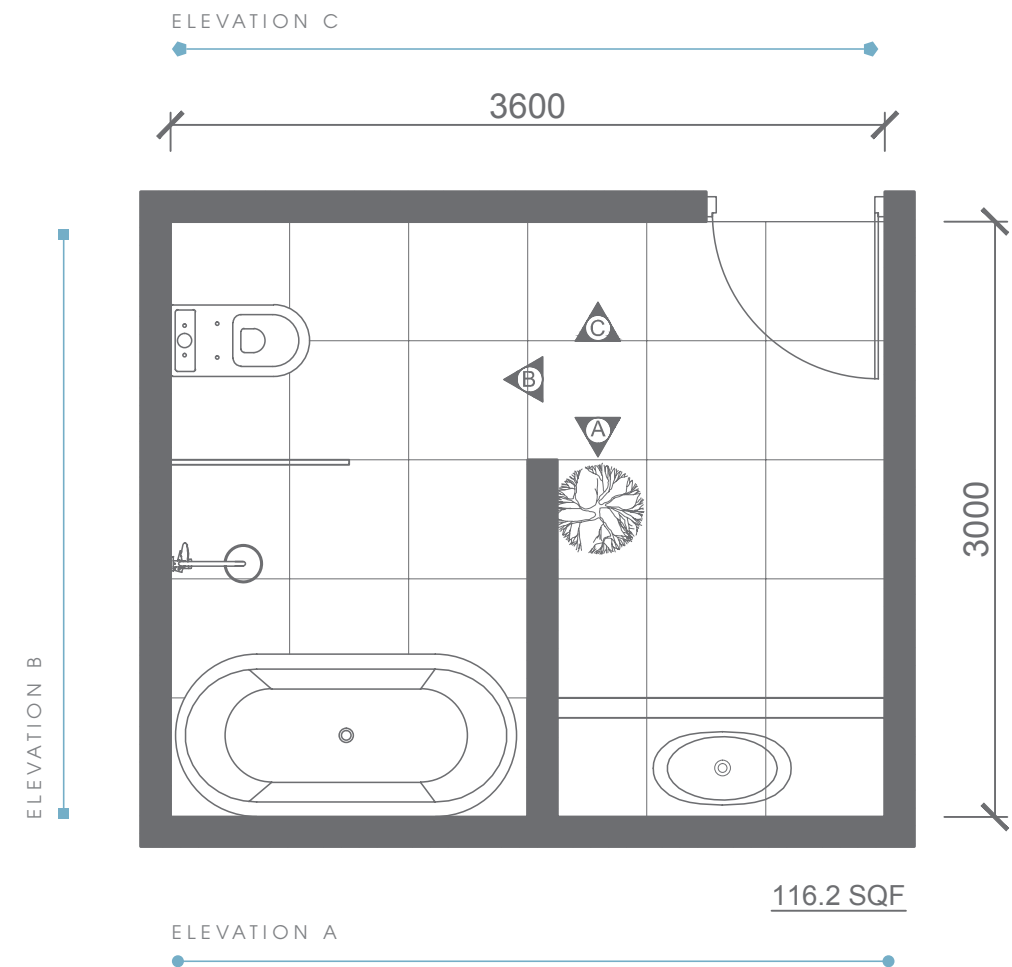

Plan # XXXXXXXX

Type - Family Bathroom
Style - Classic
Area - 116.2Sqf

TOP VIEW