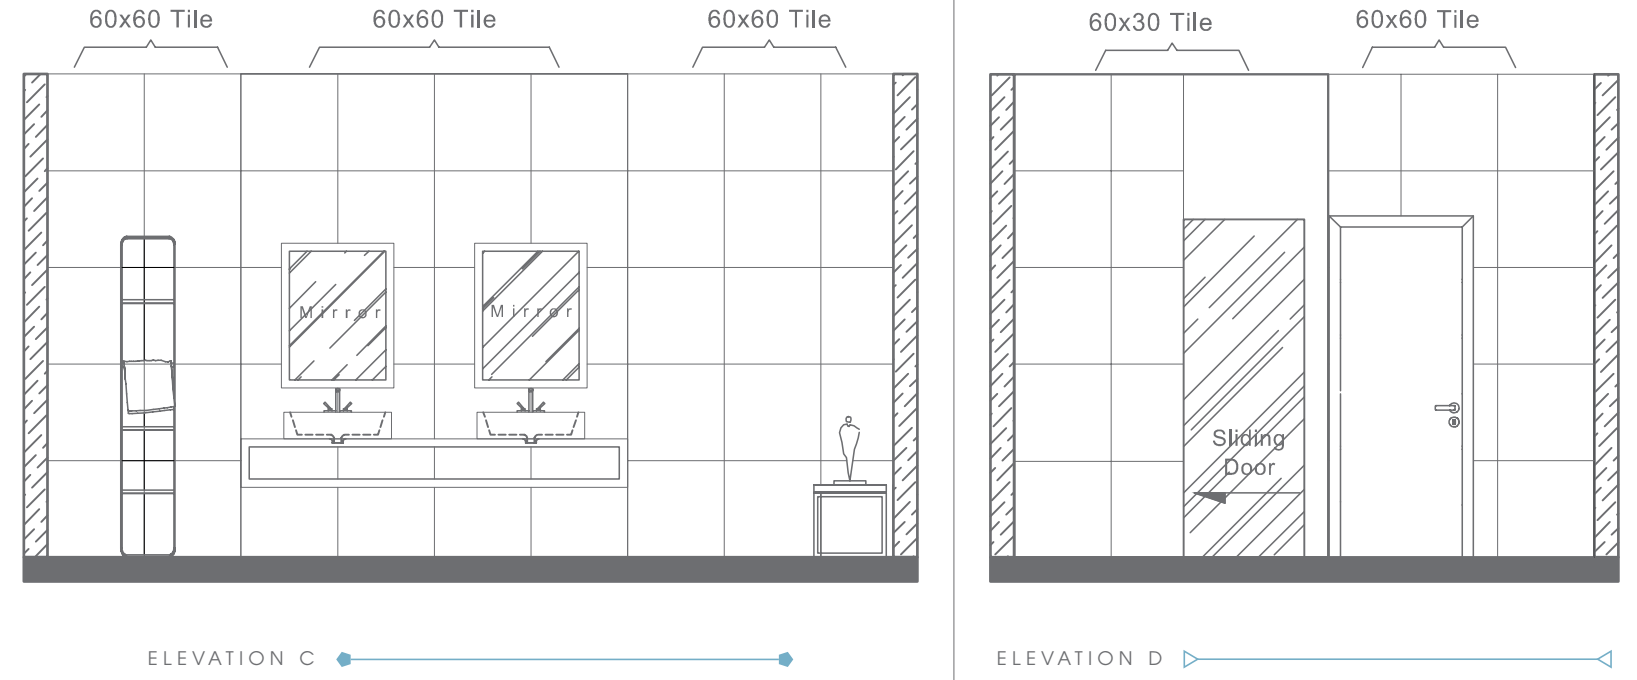

AZZA
WATERCLOSET
RB.AZA.03G119.01.10 /
RB.AZA.04G104.01.07

AZZA
BIDET
RB.AZA.05G104.01.08

ELEVATION VIEW

Plan # XXXXXXXX

Type - Luxury Bathroom
Style - Modern
Area - 203.4 Sqf

TOP VIEW

ELEVATION VIEW

ELEVATION VIEW