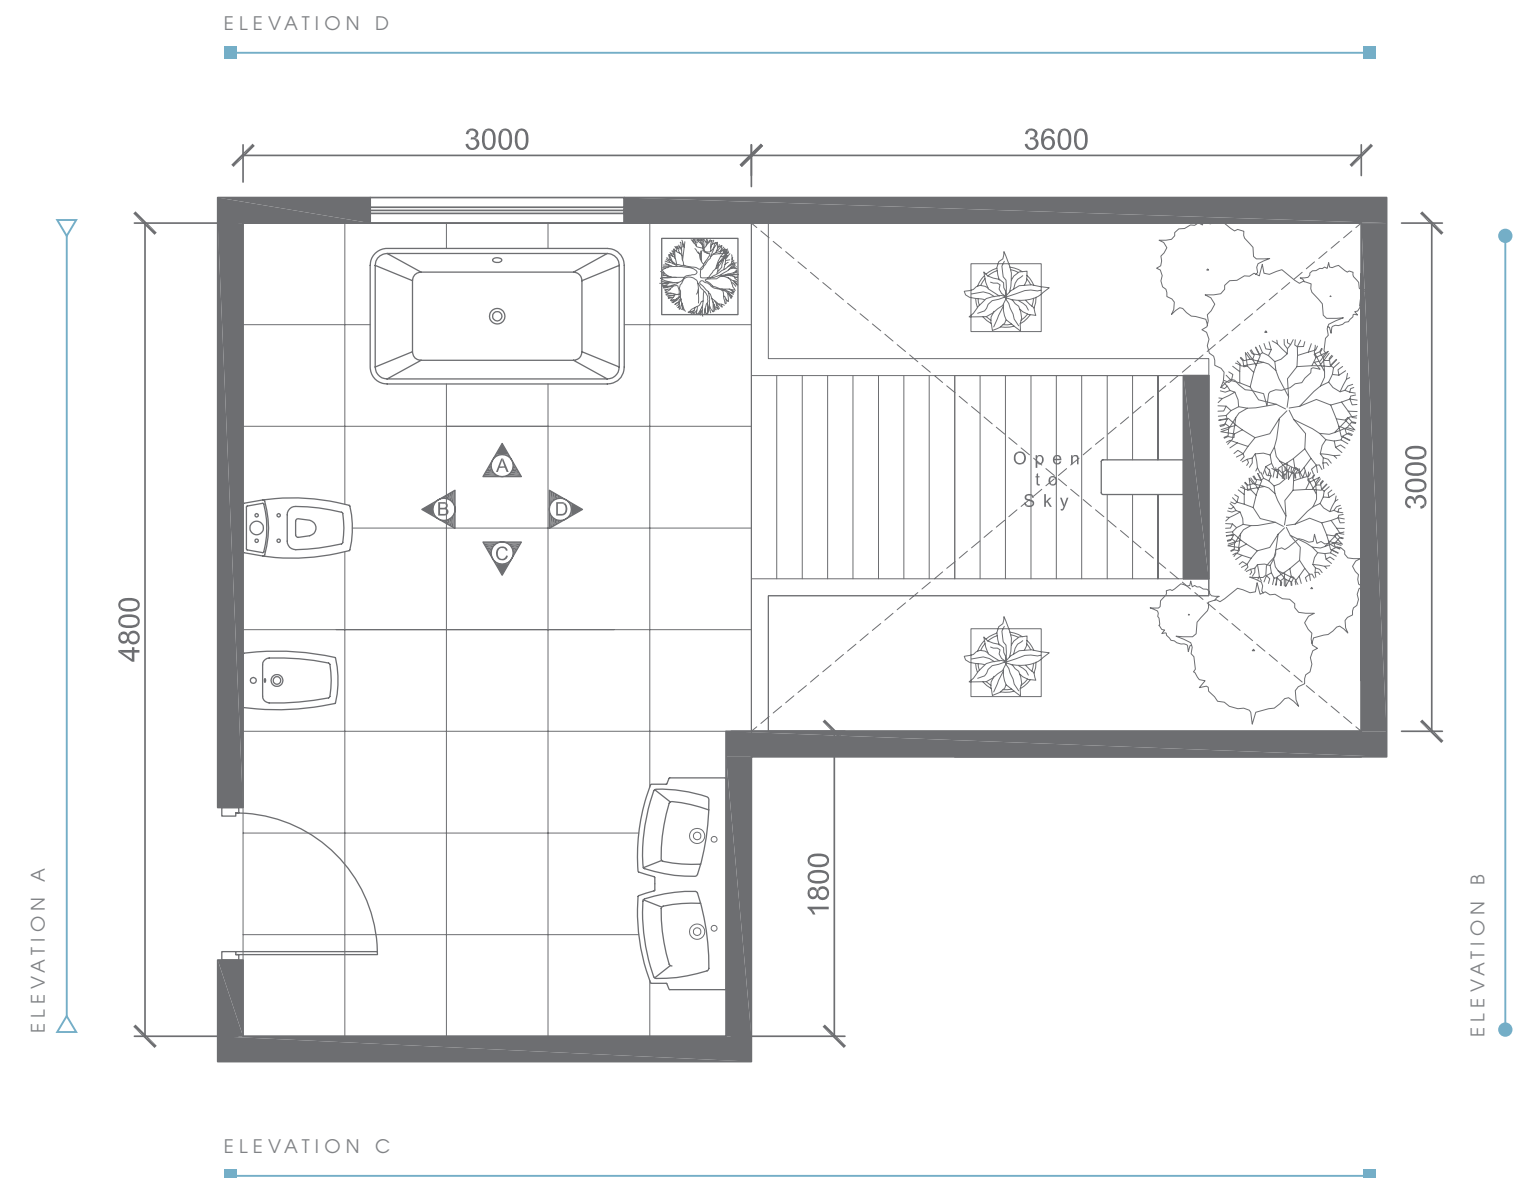

TOP VIEW

ELEVATION A

ELEVATION C

ELEVATION B

ELEVATION D

BATHWARE

AZZA COLLECTION

AZZA
DOUBLE BOWL
WALL HANG WASHBASIN
RB.AZD.01G212.01.21