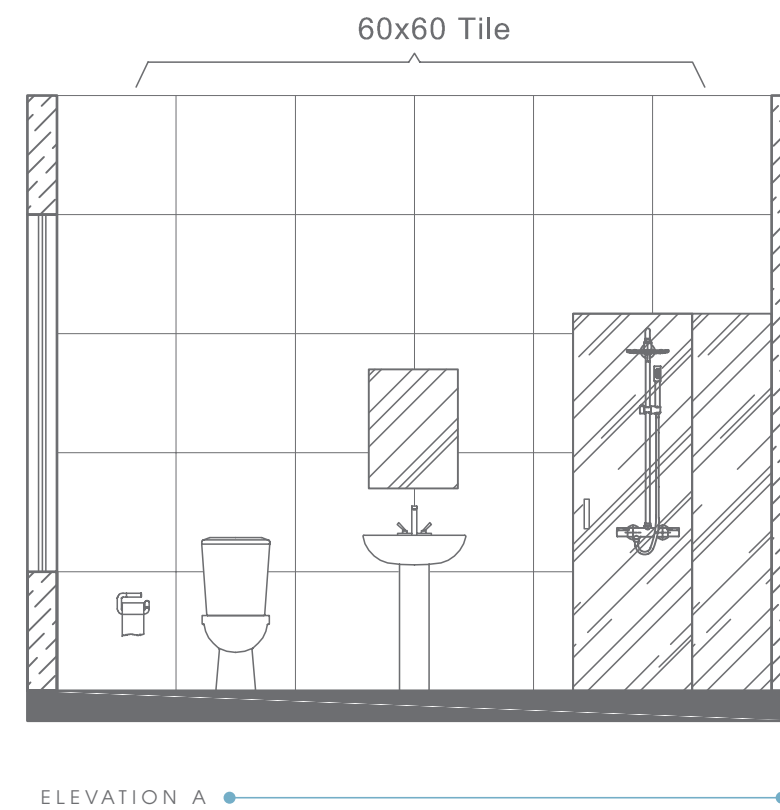

TOP VIEW

BATHWARE

URBAN D COLLECTION

URBAN D
FLOOR STANDING
WASHBASIN
RB.URD.01G101.01.08

URBAN D
WATERCLOSET
RB.URD.03G112.01.09 /
RB.URD.04G104.01.04

URBAN D
BIDET
RB.URD.05G101.01.08

ELEVATION VIEW

ELEVATION VIEW