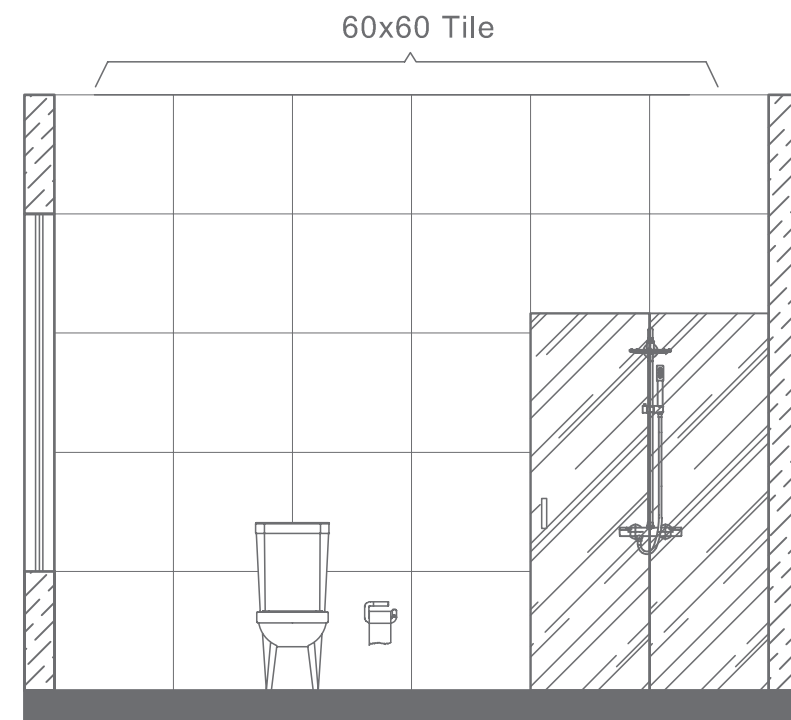

ELEVATION VIEW

ELEVATION C

BATHWARE

INTENSE COLLECTION