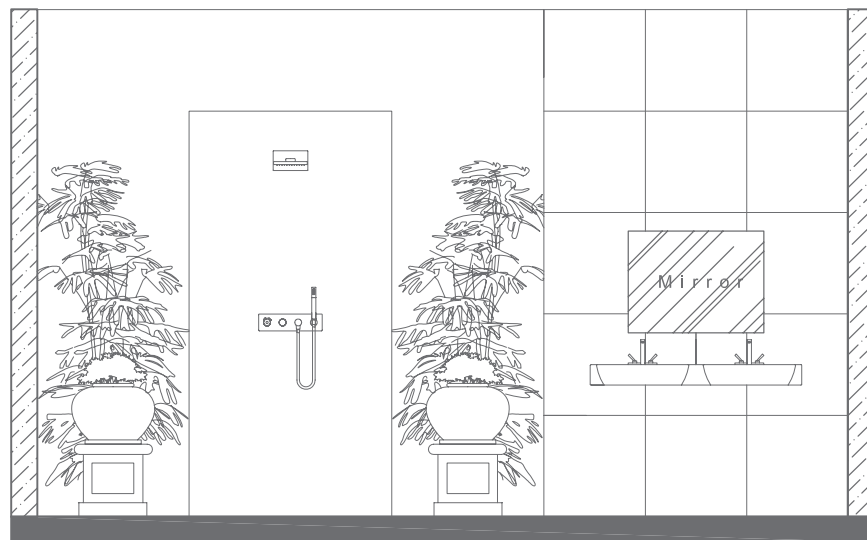

TOP VIEW

ELEVATION A

ELEVATION C

ELEVATION B

ELEVATION D

BATHWARE

AZZA COLLECTION

AZZA
DOUBLE BOWL
WALL HANG WASHBASIN
RB.AZD.01G212.01.21