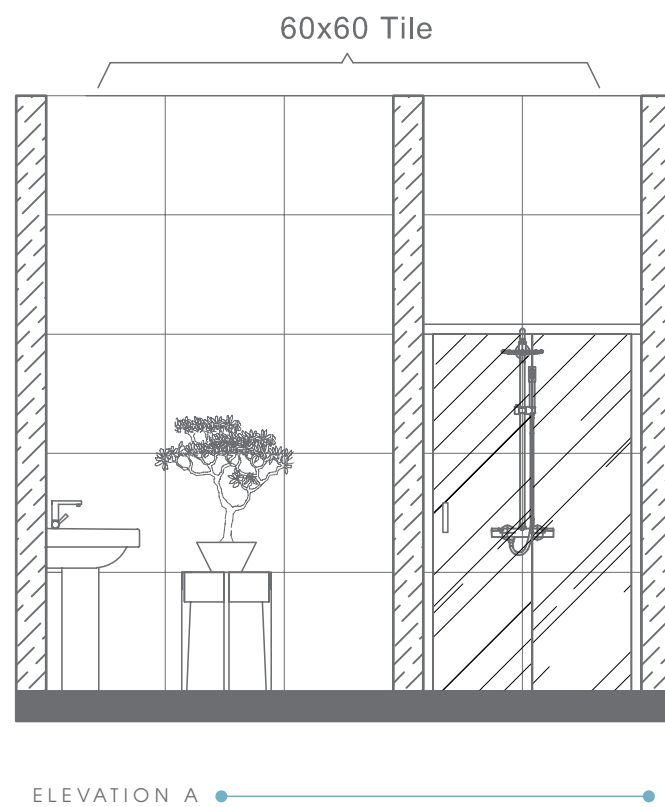

ELEVATION VIEW

BATHWARE

ELEMENT AQUA COLLECTION

ELEMENT AQUA
FLOOR STANDING
WASHBASIN
RB.EAQ.01G101.01.09

ELEMENT AQUA
WATERCLOSET
RB.EAQ.03G112.01.09 /
RB.EAQ.04G104.01.04

ELEMENT AQUA
BIDET
RB.EAQ.05G101.01.08