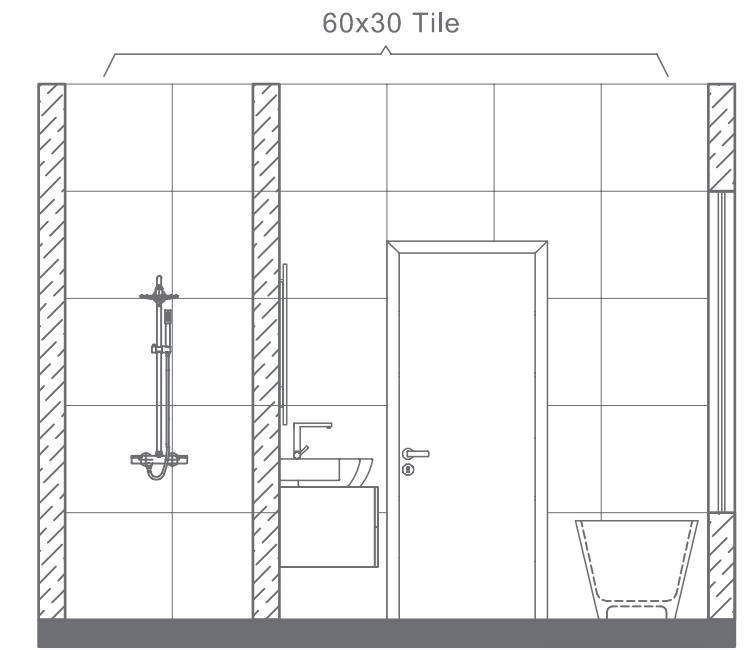

SLIDE COLLECTION

Plan # XXXXXXXX

Type - Luxury Bathroom
Style - Modern
Area - 140 Sqf

TOP VIEW

140 SQF

ELEVATION VIEW

SECTION X

SECTION Y