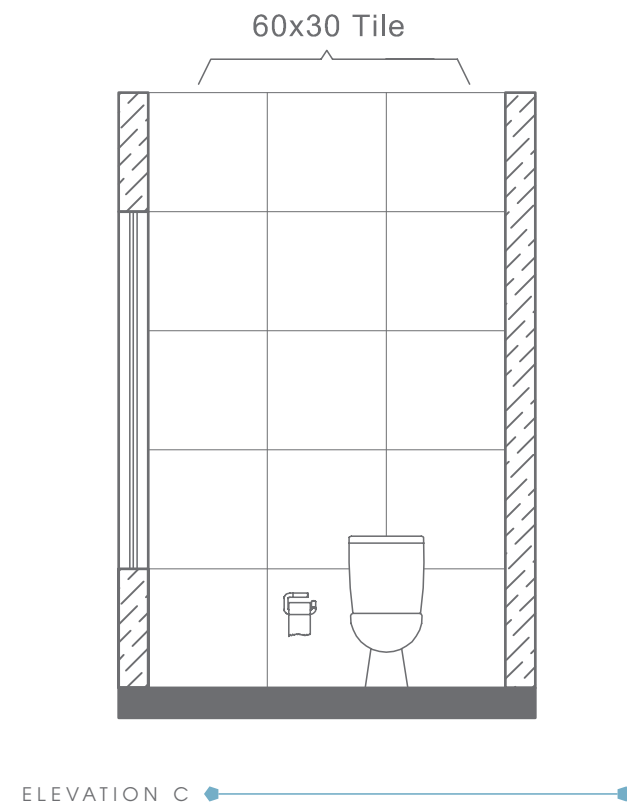

ELEVATION VIEW