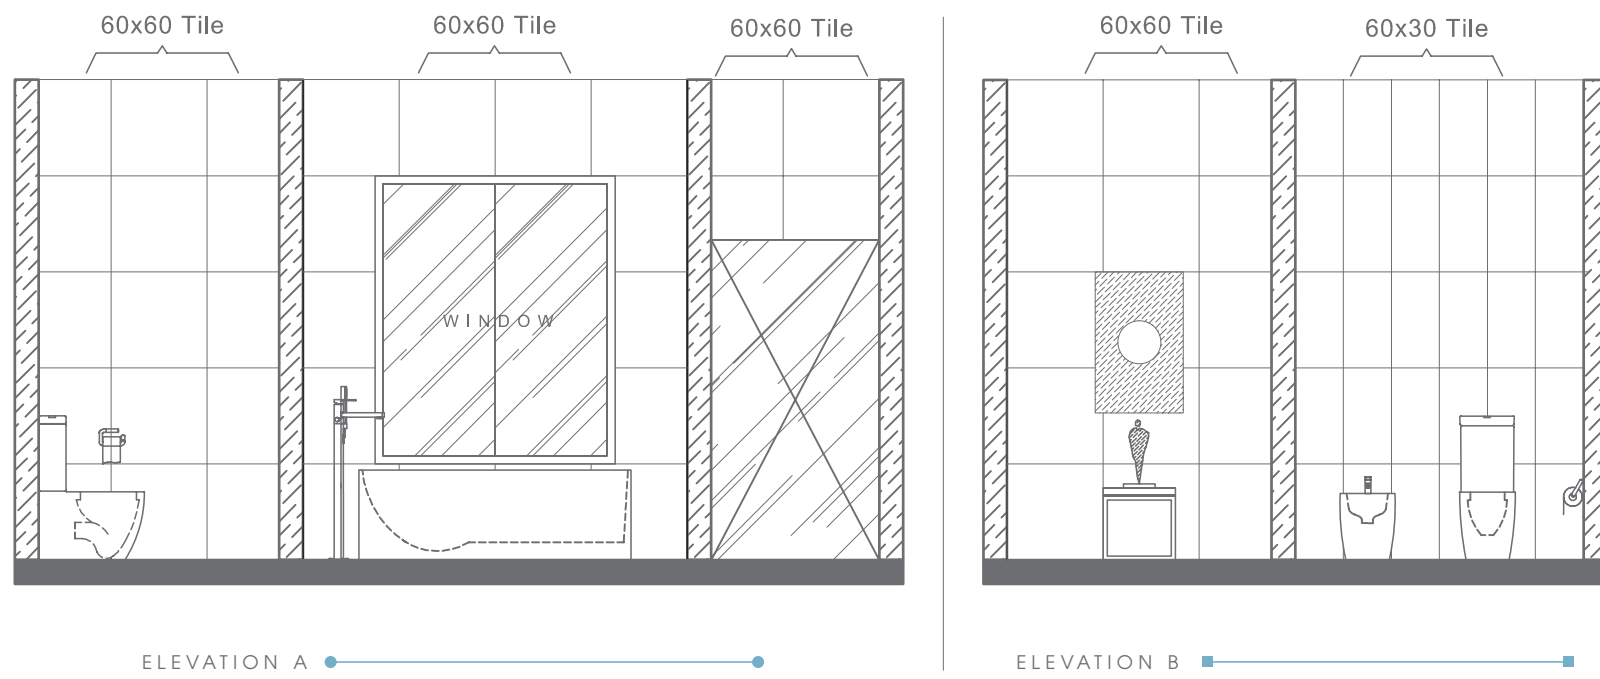

AZZA
WATERCLOSET
RB.AZA.03G119.01.10 /
RB.AZA.04G104.01.07

AZZA
BIDET
RB.AZA.05G104.01.08

ELEVATION VIEW

Plan # XXXXXXXX

Type - Luxury Bathroom
Style - Modern
Area - 203.4 Sqf

TOP VIEW

ELEVATION VIEW

ELEVATION VIEW