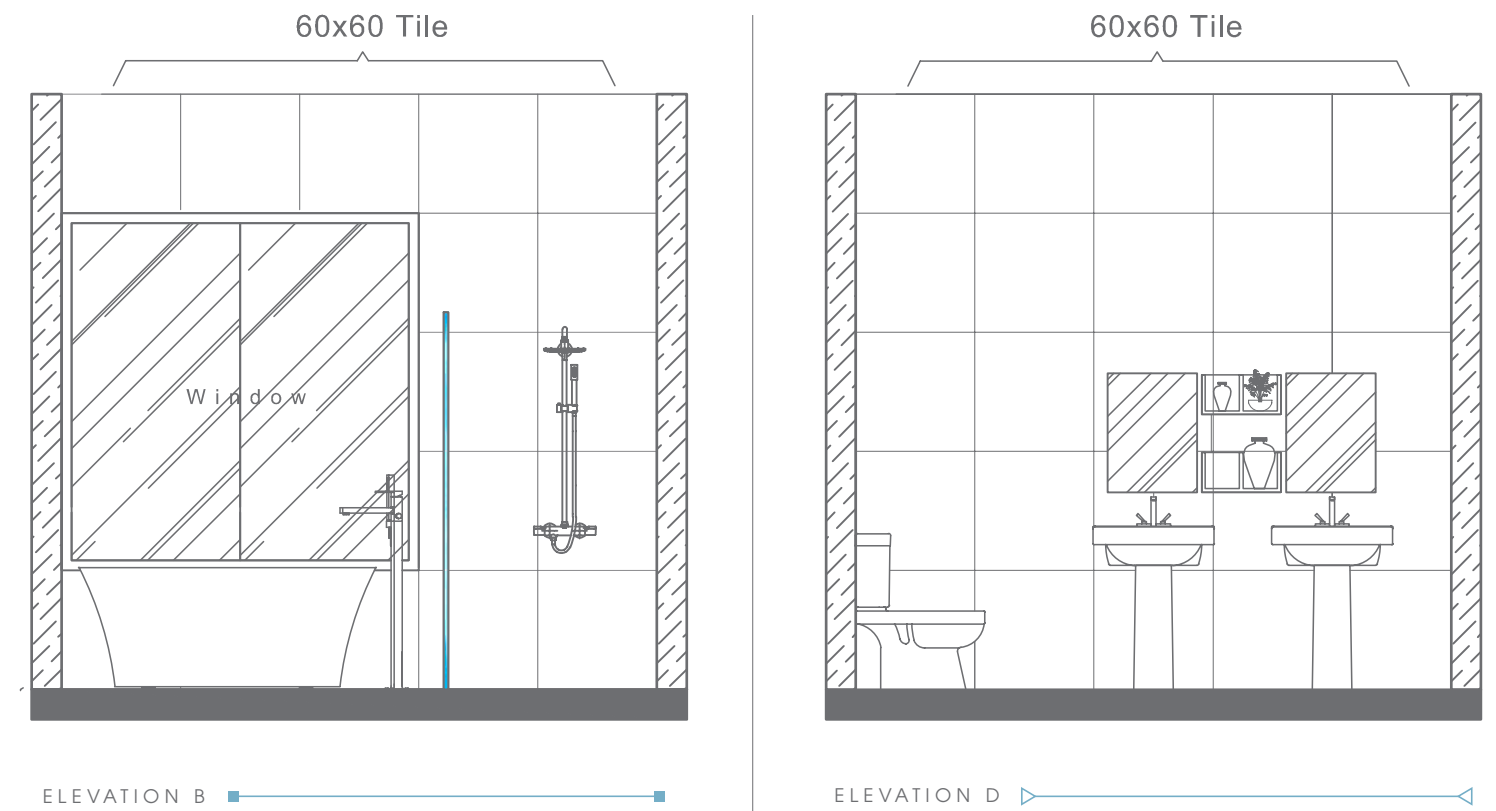

INTENSE
WATERCLOSET
RB.INS.03G119.01.10 /
RB.INS.04G104.01.05

INTENSE
BIDET
RB.INS.05G104.01.08

Plan # XXXXXXXX

Type - Family Bathroom
Style - Rustic
Area - 116.2 Sqf

TOP VIEW

ELEVATION VIEW

ELEVATION VIEW

BATHWARE