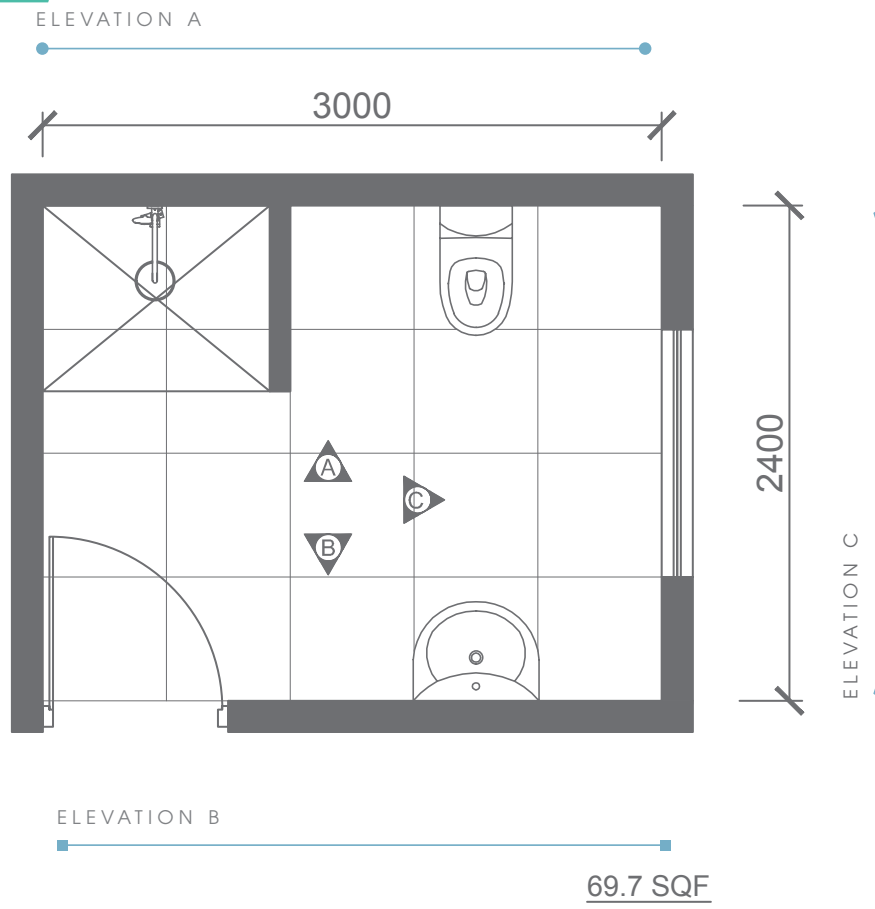

TOP VIEW

ELEVATION VIEW

ELEVATION VIEW

Plan # XXXXXXXX

Type - Small Bathroom
Style - Modern
Area - 58.1 Sqf

TOP VIEW

BATHWARE

DUNE COLLECTION