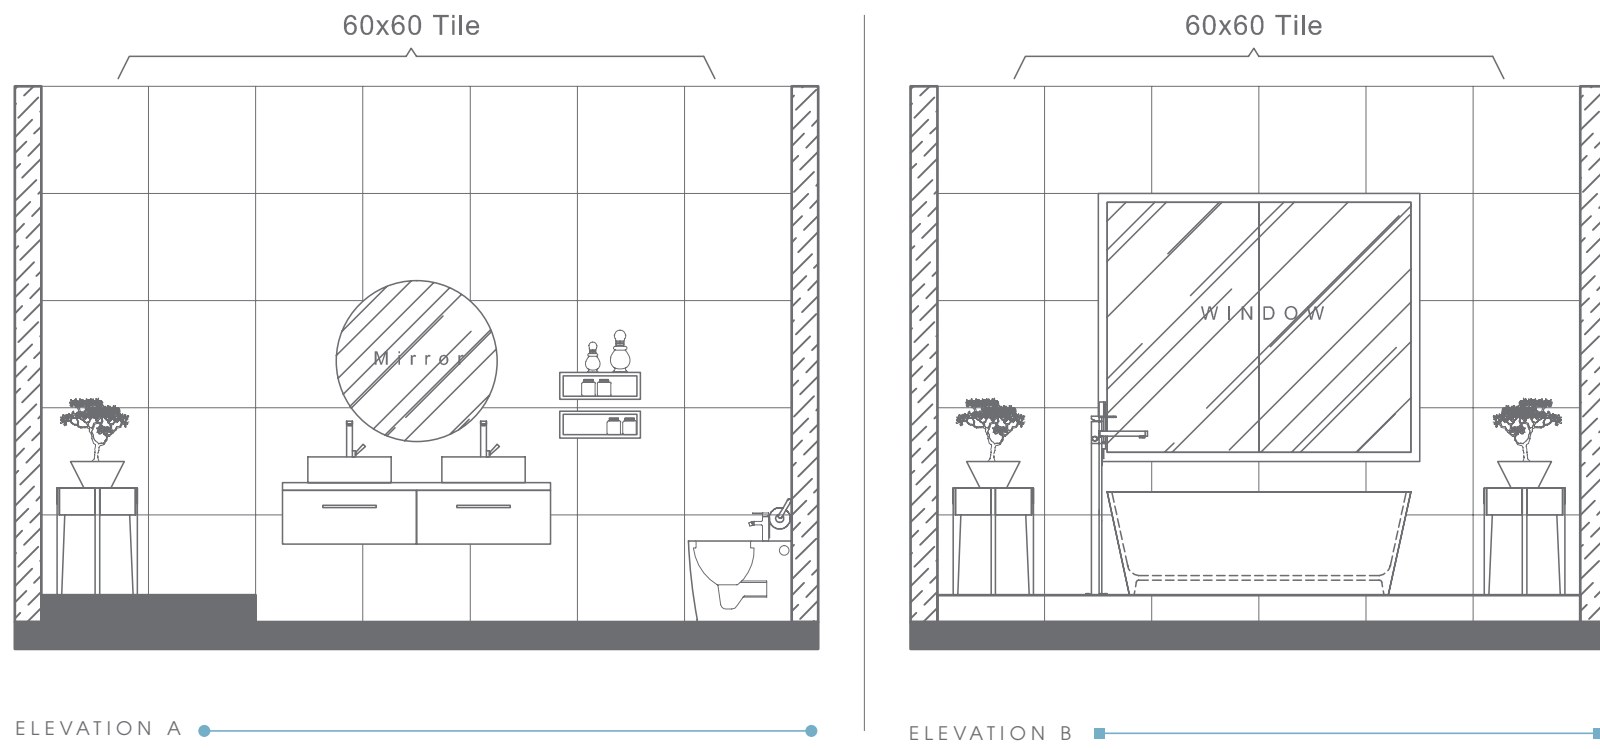

Plan # XXXXXXXX

Type - Luxury Bathroom
Style - Modern
Area - 162.7 Sqf

TOP VIEW

ELEVATION VIEW

ELEVATION VIEW

BATHWARE

ETERNITY COLLECTION

ETERNITY
COUNTER TOP
WASHBASIN
RB.ETE.01G101.01.0

ETERNITY
WATERCLOSET
RB.ETE.03G109.01.08

ETERNITY
BIDET
RB.ETE.05G107.01.08