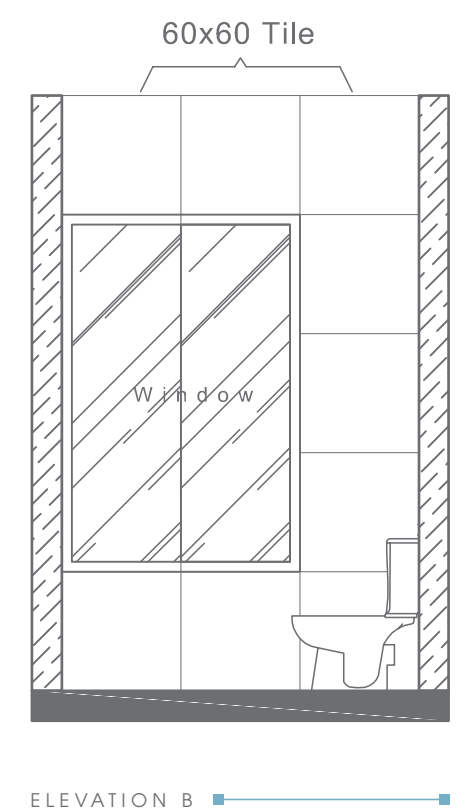

ELEVATION VIEW