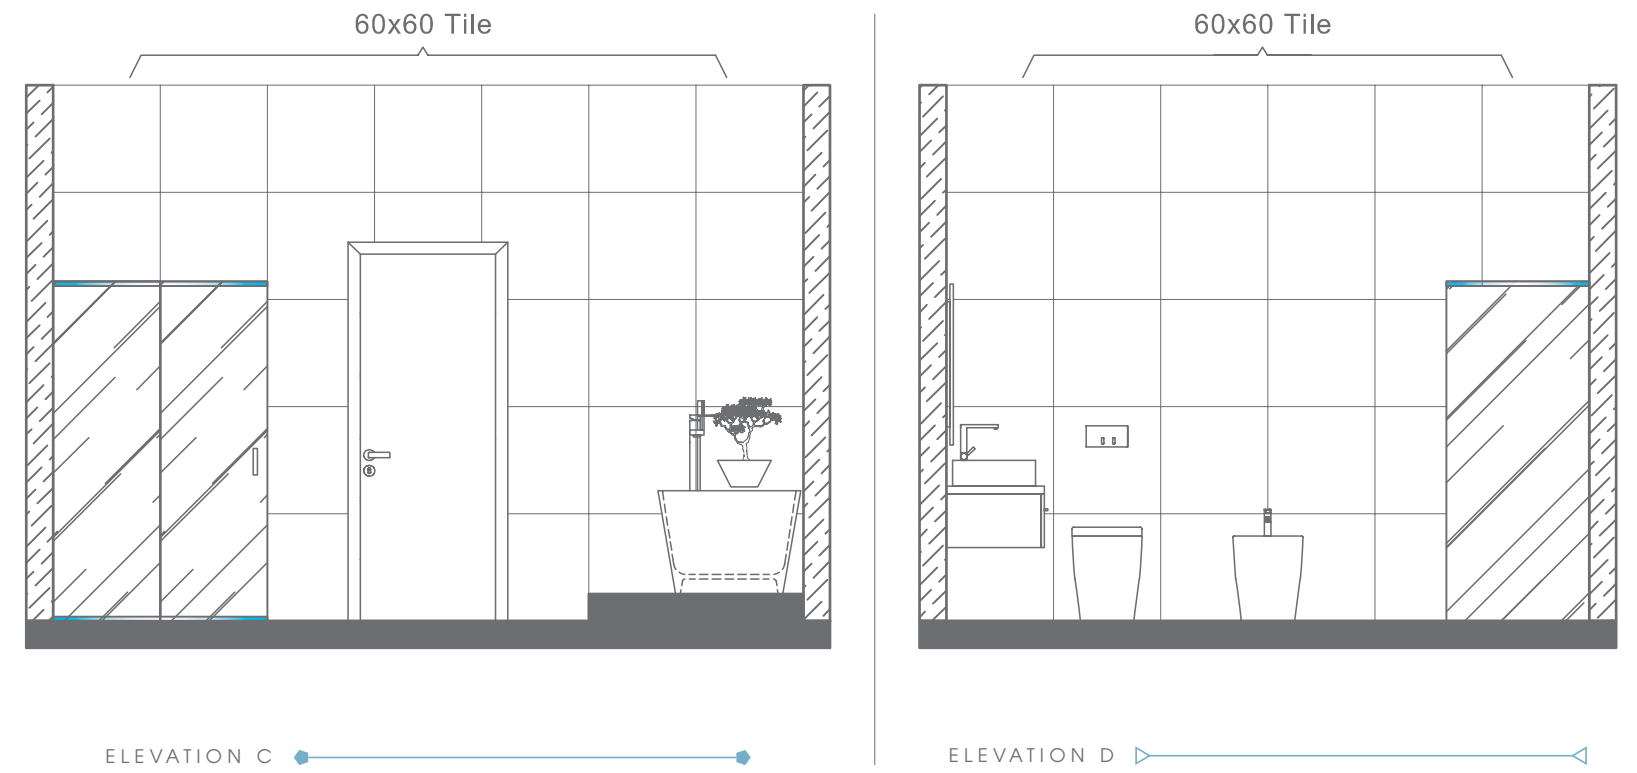

ELEVATION VIEW

BATHWARE

ETERNITY COLLECTION

ETERNITY
COUNTER TOP
WASHBASIN
RB.ETE.01G101.01.0

ETERNITY
WATERCLOSET
RB.ETE.03G109.01.08

ETERNITY
BIDET
RB.ETE.05G107.01.08