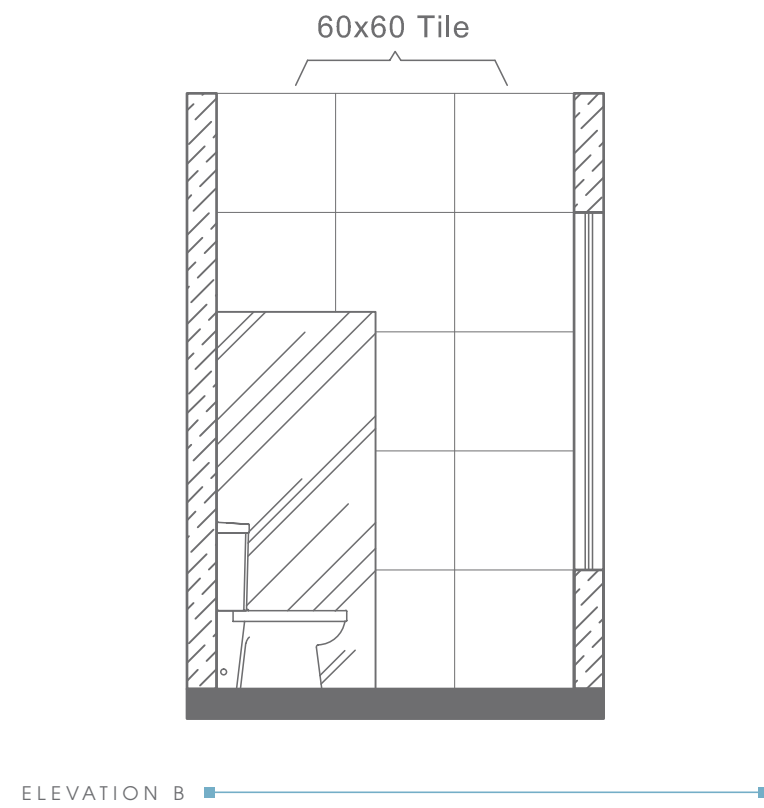

TOP VIEW

58 SQF

ELEVATION VIEW

ELEVATION A

ELEVATION VIEW

BATHWARE

DUNE COLLECTION

DUNE
FLOOR STANDING
WASHBASIN
RB.DUN.01G101.01.09