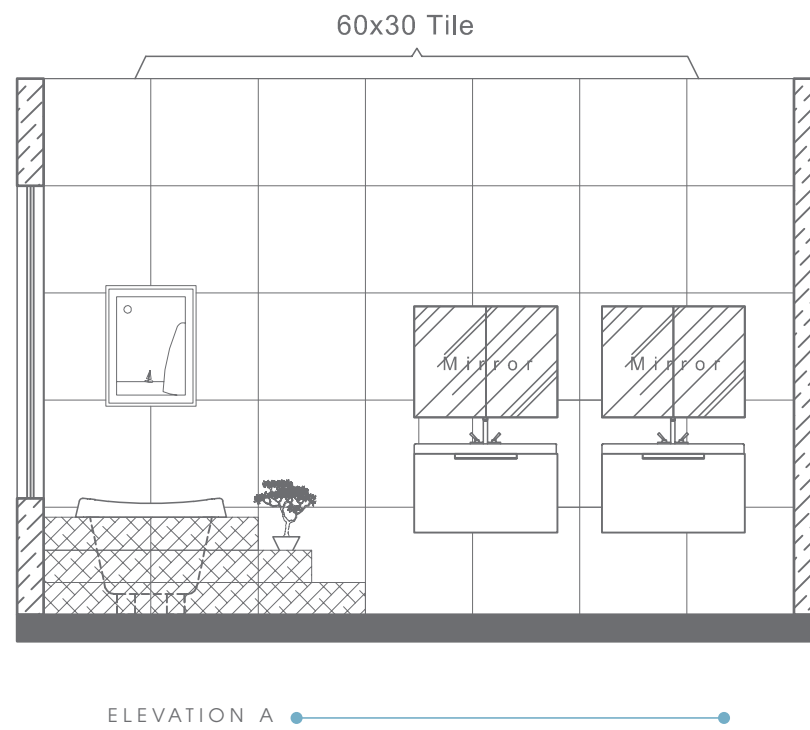

Plan # XXXXXXXX

Type - Luxury Bathroom
Style - Modern
Area - 184 Sqf

TOP VIEW

ELEVATION VIEW

ELEVATION VIEW

BATHWARE

GIULY COLLECTION

GIULY
PEDESTAL
WASHBASIN
RB.GUL.02G102.01.08

GIULY
WATERCLOSET
RB.GUL.03G119.01.10 /
RB.GUL.04G104.01.07

GIULY
BIDET
RB.GUL.05G104.01.08