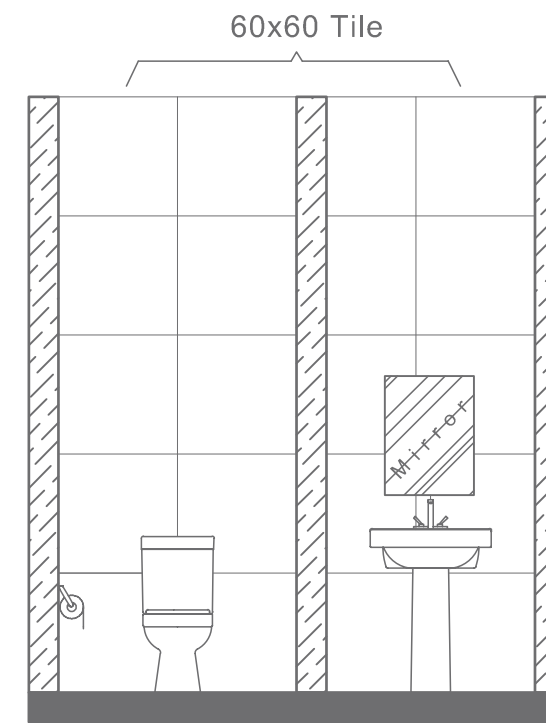

ELEVATION VIEW

ELEVATION A