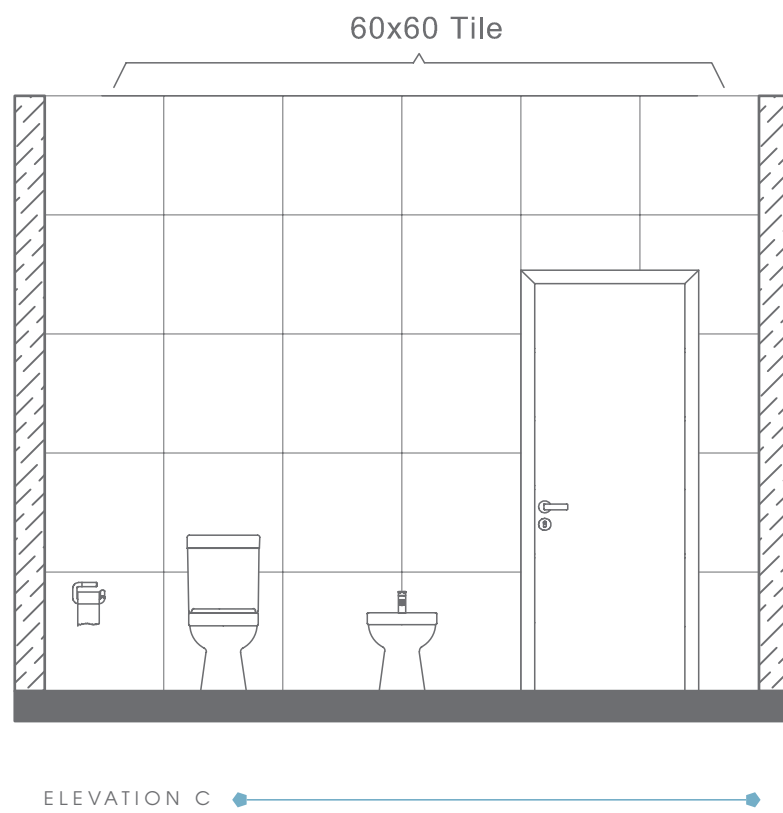

Type - Family Bathroom
Style - Modern
Area - 116.25 Sqf

TOP VIEW

ELEVATION VIEW

ELEVATION VIEW

BATHWARE

ELEMENT AQUA COLLECTION

ELEMENT AQUA
FLOOR STANDING
WASHBASIN
RB.EAQ.01G101.01.09

ELEMENT AQUA
WATERCLOSET
RB.EAQ.03G112.01.09 /
RB.EAQ.04G104.01.04