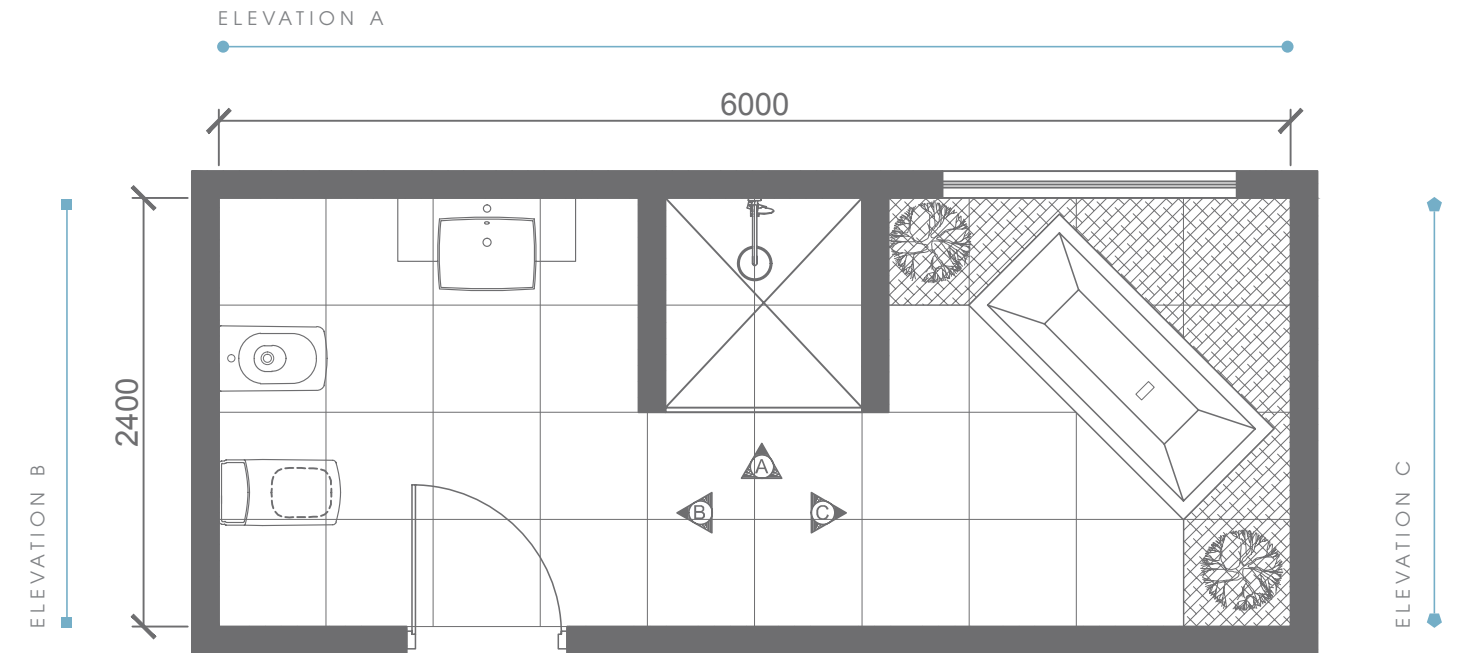

TOP VIEW

ELEVATION VIEW

ELEVATION VIEW

Plan # XXXXXXXX

Type - Luxury Bathroom
Style - Rustic
Area - 155 Sqf

TOP VIEW

155 SQF

BATHWARE