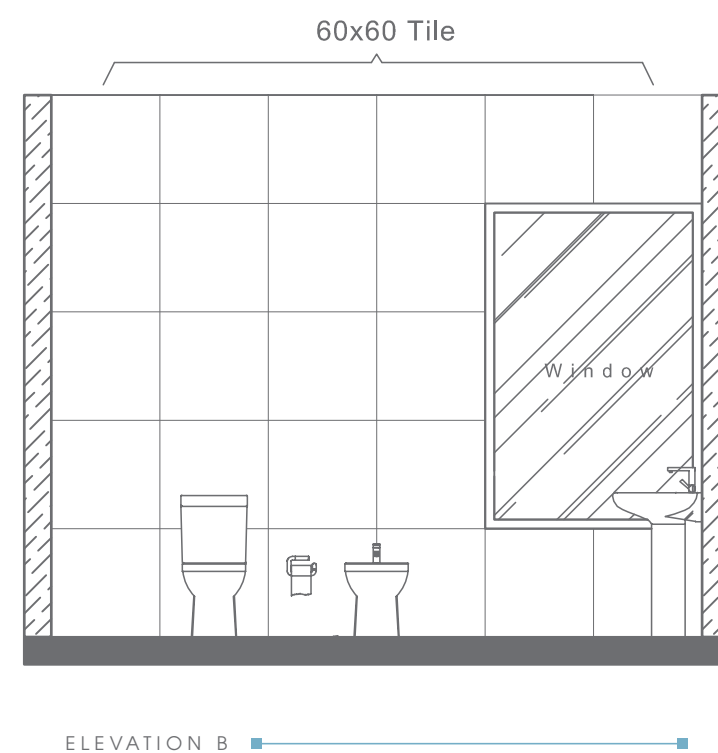

Plan # XXXXXXXX

Type - Family Bathroom
Style - Rustic
Area - 93.0 Sqf

TOP VIEW

ELEVATION VIEW

ELEVATION VIEW

BATHWARE

AQUA + COLLECTION

AQUA +
FLOOR STANDING
WASHBASIN
RB.AQP.01G101.01.09

AQUA +
WATERCLOSET
RB.AQP.03G119.01.09 /
RB.AQP.04G104.01.04

AQUA +
BIDET
RB.AQP.05G104.01.08