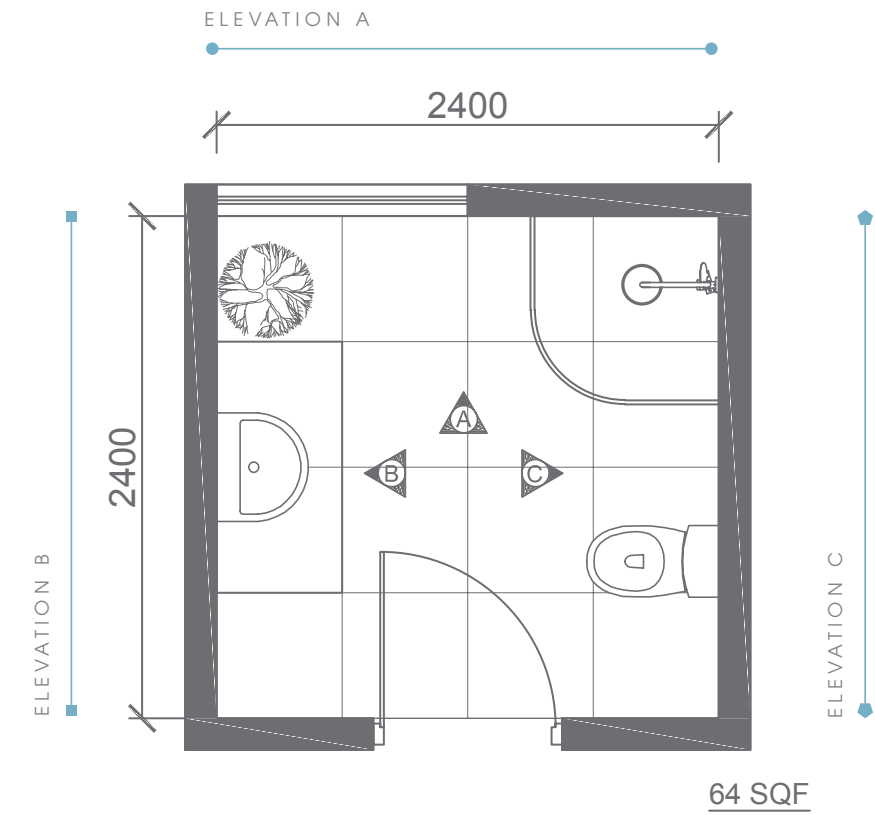

ELEVATION VIEW

BATHWARE

EFI COLLECTION

EFI
FLOOR STANDING
WASHBASIN
RB.EFI.01G101.01.07

EFI
WATERCLOSET
RB.EFI.03G112.01.08 /
RB.EFI.04G104.01.04

Plan # XXXXXXXX

Type - Small Bathroom
Style - Modern
Area - 64 Sqf

TOP VIEW

ELEVATION VIEW