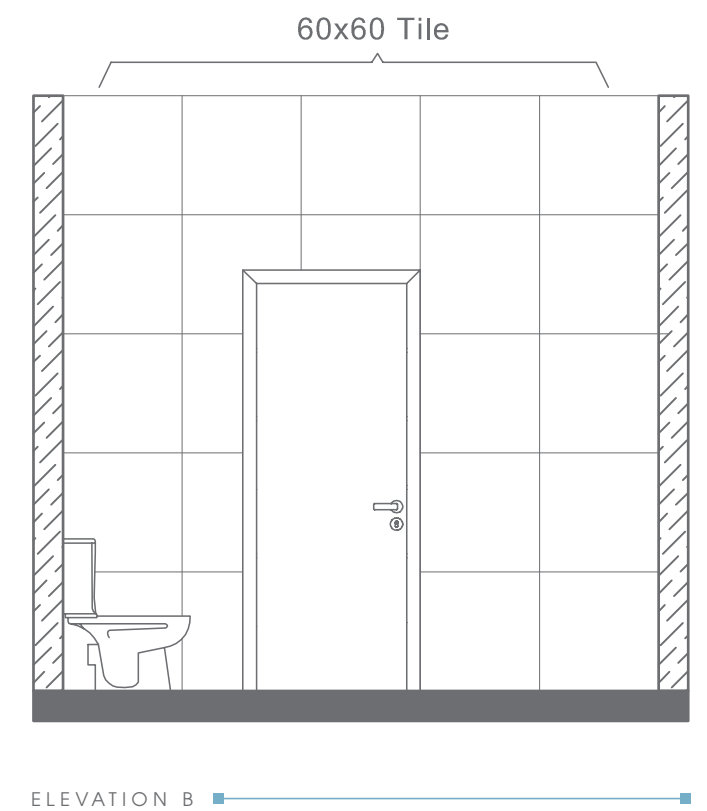

ELEVATION VIEW