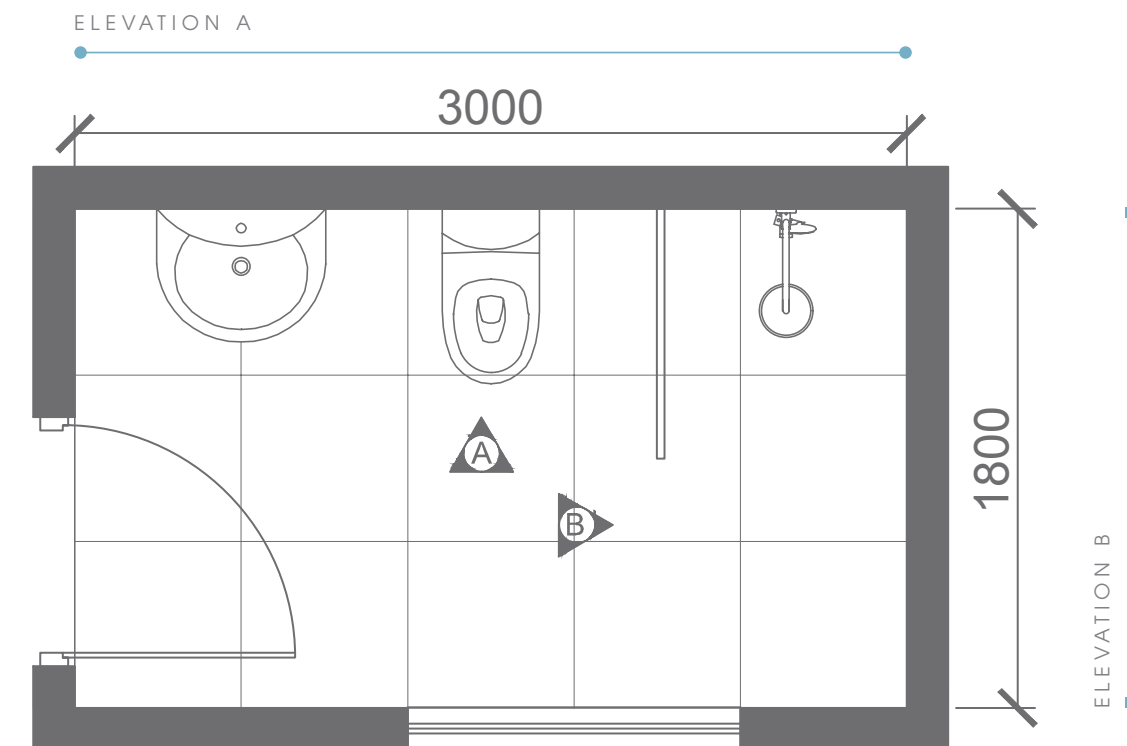

BATHWARE

DUNE COLLECTION

FAUCETS

ACCESSORIES

SINGLE FROSTED GLASS
DOOR BATHROOM
CABINET
71288

TILE SAMPLES

Plan # XXXXXXXX

Type - Small Bathroom
Style - Modern
Area - 58 Sqf

TOP VIEW