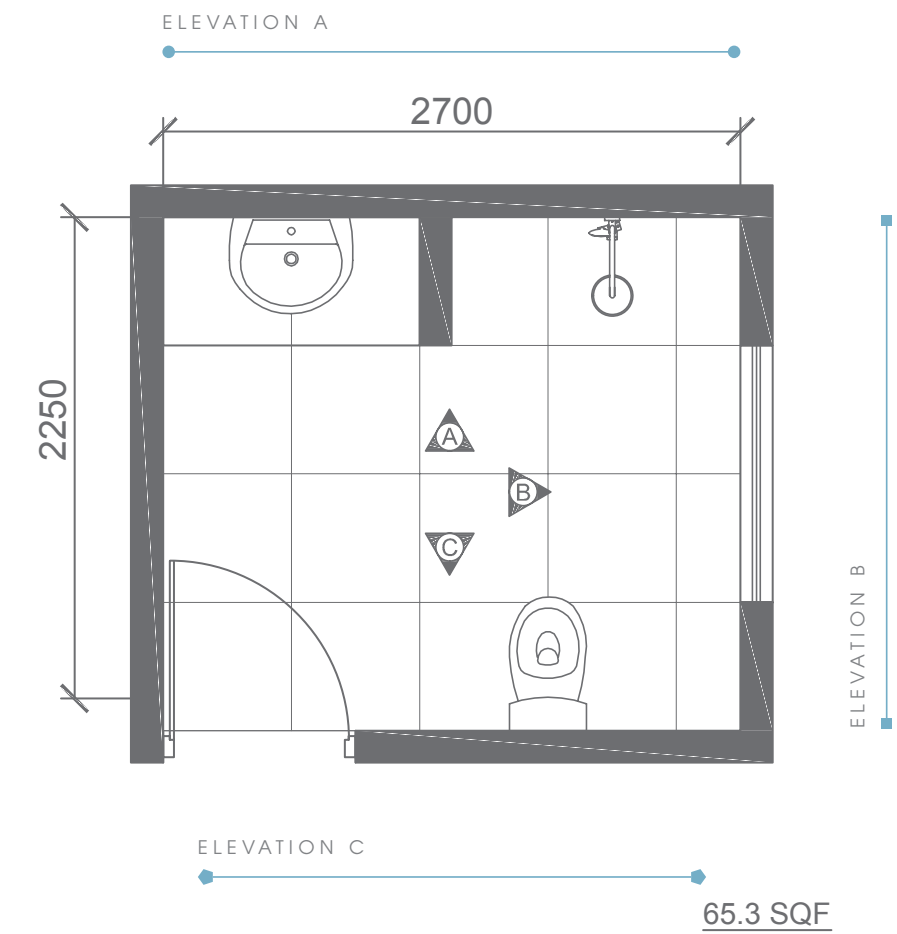

TOP VIEW

ELEVATION VIEW

ELEVATION VIEW

Plan # XXXXXXXX

Type - Small Bathroom
Style - Modern
Area - 75.5 Sqf

TOP VIEW

BATHWARE

URBAN D COLLECTION