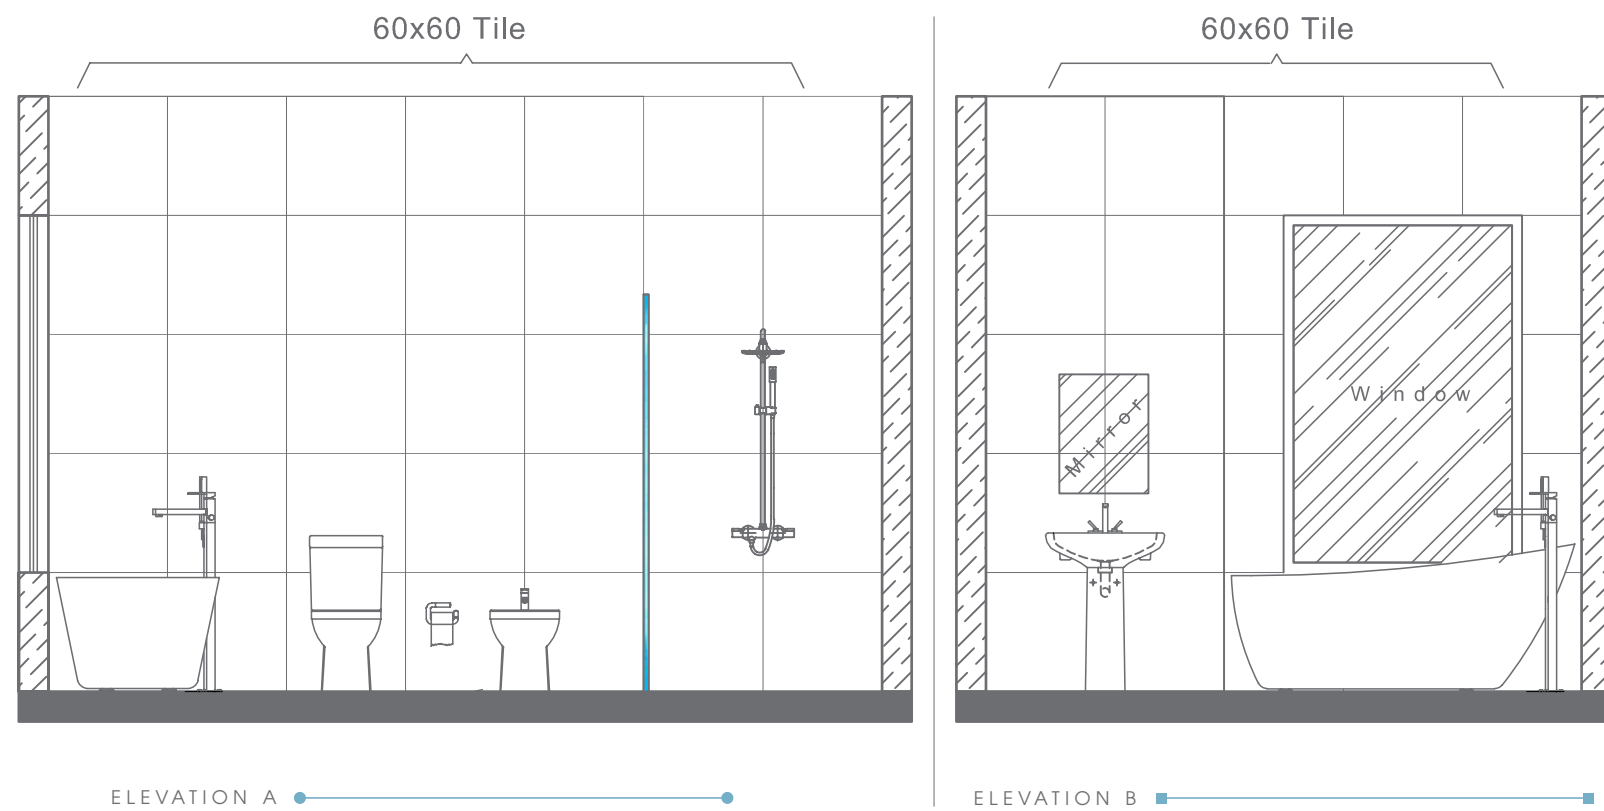

TOP VIEW

ELEVATION VIEW

Plan # XXXXXXXX

Type - Luxury Bathroom
Style - Rustic
Area - 155 Sqf
60x60 Tile

ELEVATION VIEW

TOP VIEW

BATHWARE

AQUA + COLLECTION