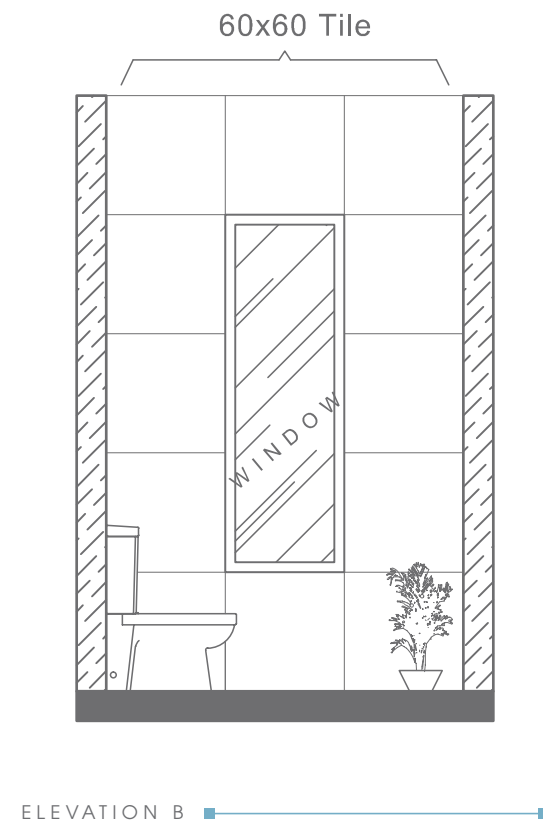

Plan # XXXXXXXX

Type - Powder room
Style - Modern
Area - 38.7 Sqf

TOP VIEW

38.7 SQF

ELEVATION VIEW

ELEVATION A

ELEVATION VIEW

Plan # XXXXXXXX