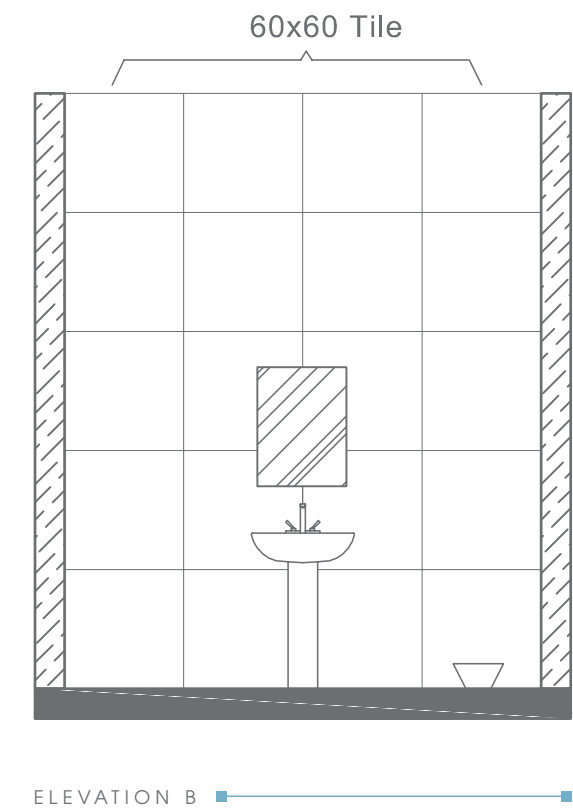

ELEVATION VIEW