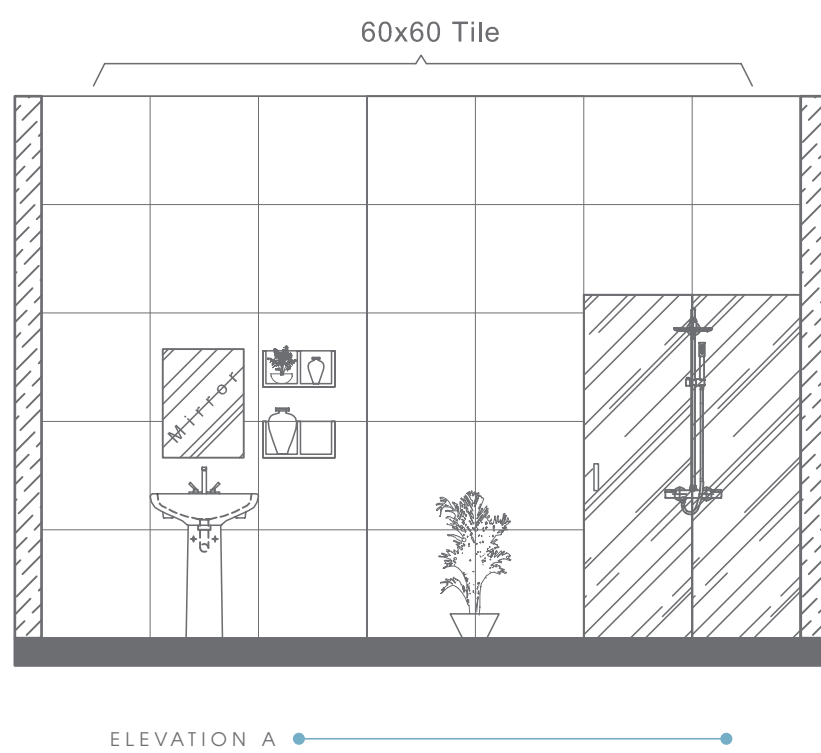

Plan # XXXXXXXX

Type - Family Bathroom
Style - Rustic
Area - 93.0 Sqf

TOP VIEW

ELEVATION VIEW

ELEVATION VIEW

BATHWARE

AQUA + COLLECTION

AQUA +
FLOOR STANDING
WASHBASIN
RB.AQP.01G101.01.09

AQUA +
WATERCLOSET
RB.AQP.03G119.01.09 /
RB.AQP.04G104.01.04

AQUA +
BIDET
RB.AQP.05G104.01.08