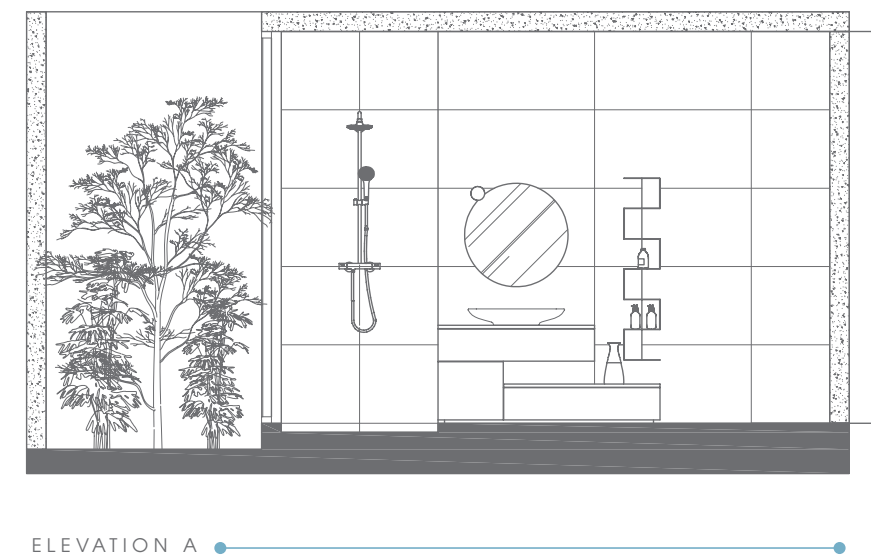

Botticino natural
9G/224
60x60

Arkansas Brown
9G/237
60x60

Plan # XXXXXXXX

Type - Luxury Bathroom
Style - Modern
Area - 222 Sqf

TOP VIEW

ELEVATION VIEW

ELEVATION VIEW

ELEVATION B