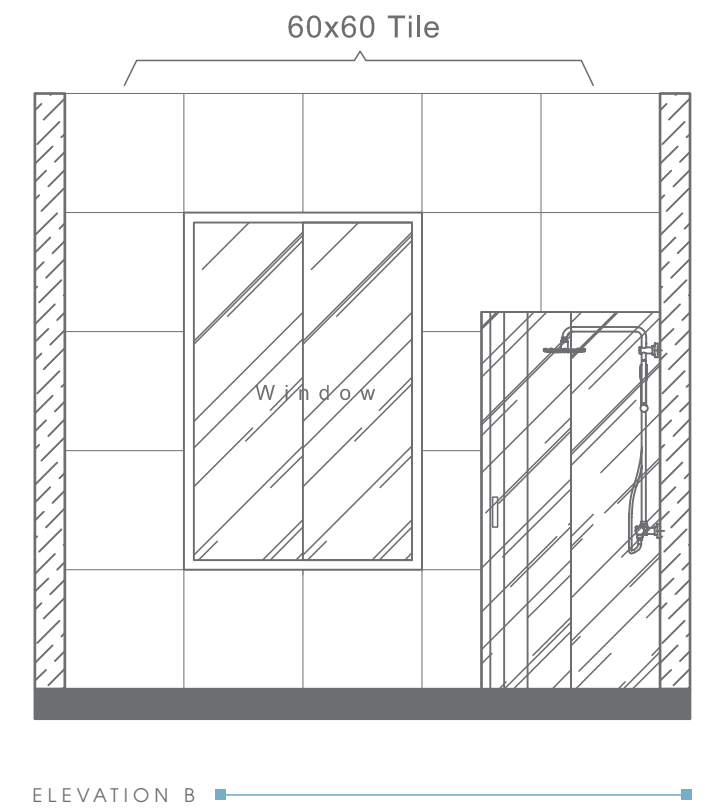

ELEVATION VIEW

BATHWARE

URBAN D COLLECTION

ELEVATION VIEW

Plan # XXXXXXXX

Type - Small Bathroom
Style - Modern
Area - 58.1 Sqf

TOP VIEW