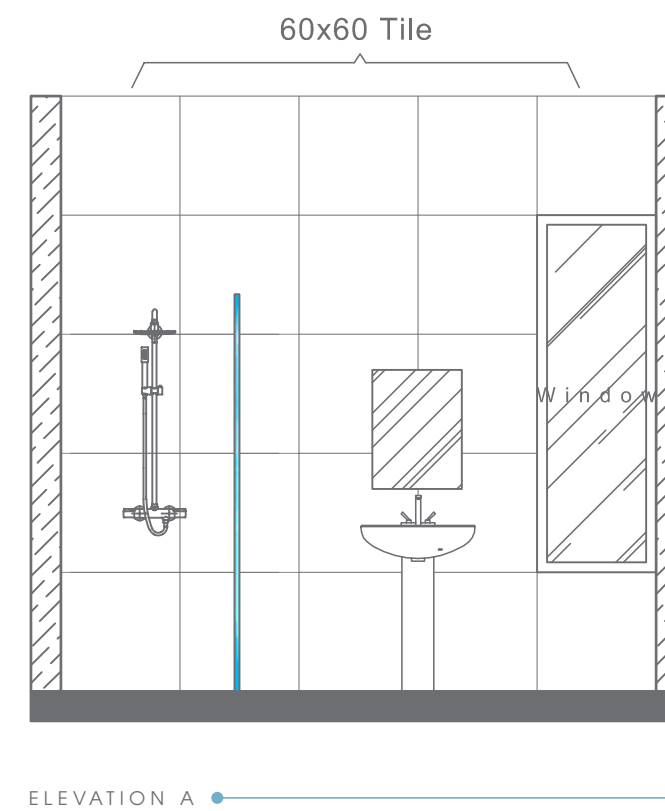

ELEVATION VIEW