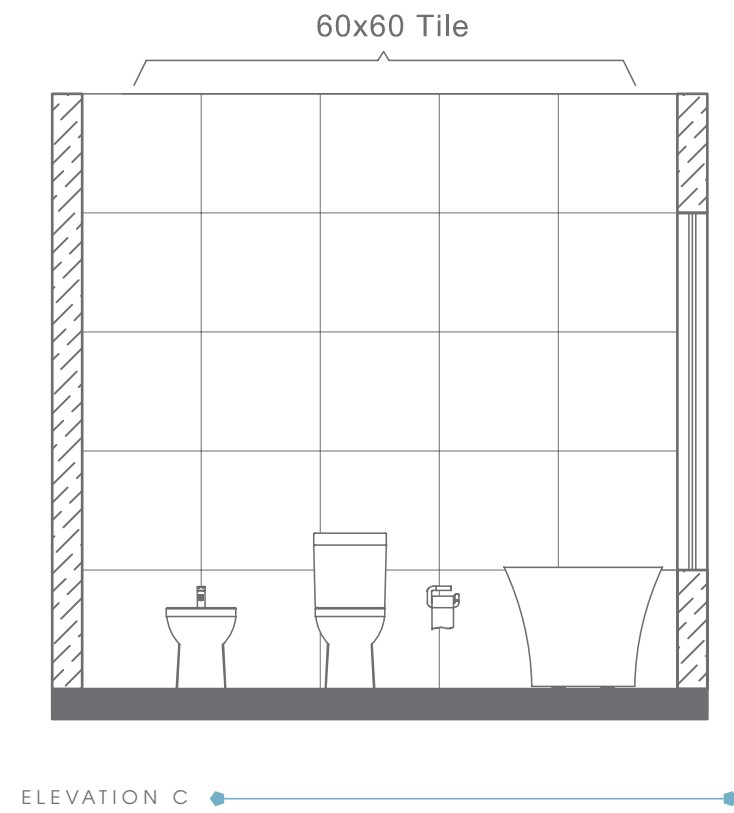

ELEVATION VIEW