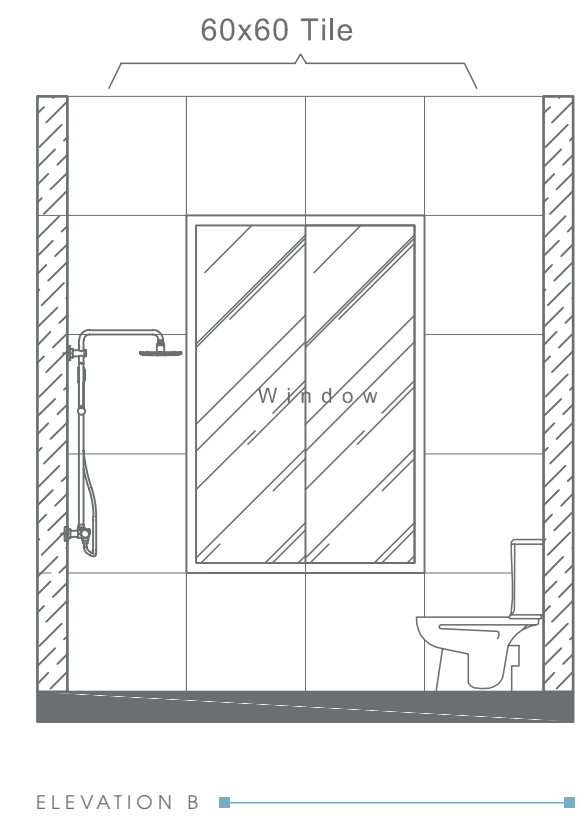

TOP VIEW

ELEVATION VIEW

ELEVATION VIEW

Plan # XXXXXXXX

Type - Small Bathroom
Style - Modern
Area - 75.5 Sqf

TOP VIEW

BATHWARE

URBAN D COLLECTION