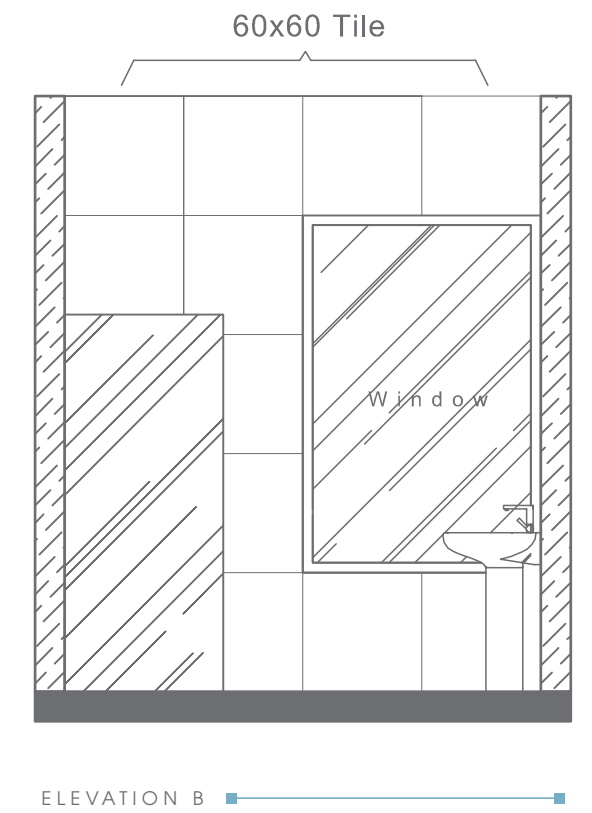

ELEVATION VIEW