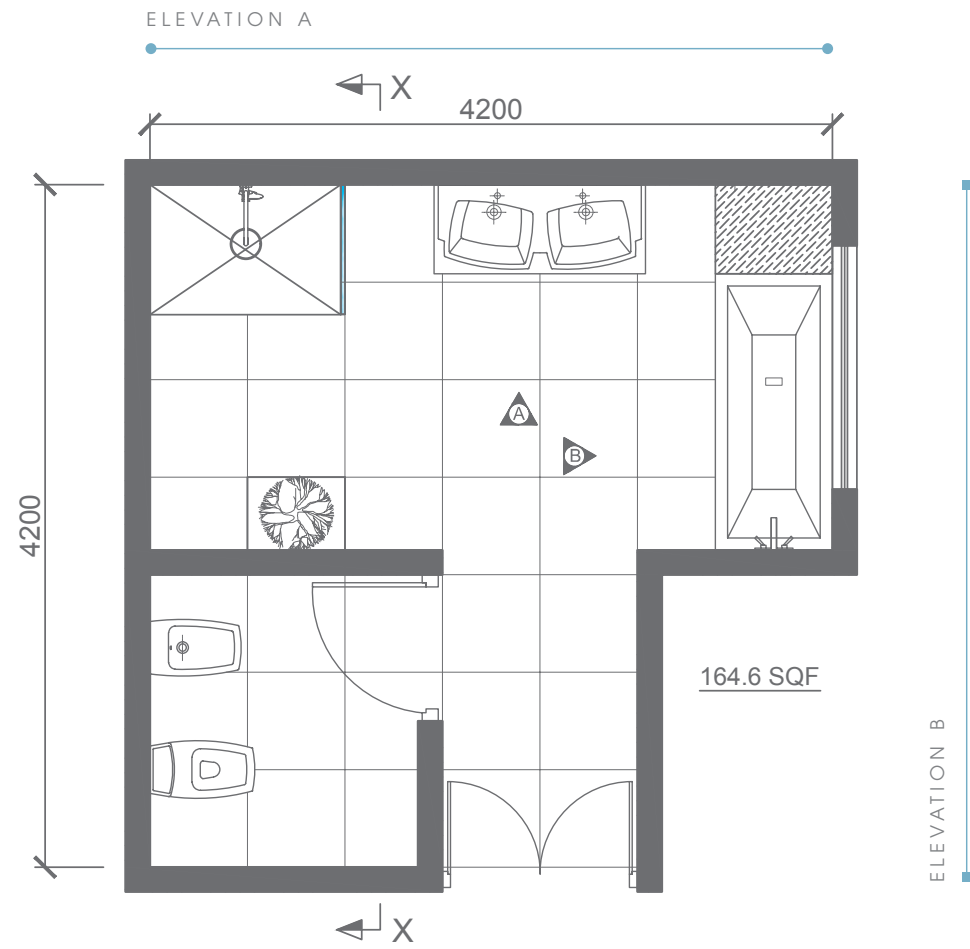

Kenzo Gray
688
60x60

Plan # XXXXXXXX

Type - Luxury Bathroom
 Style - Modern
 Area - 164.6 Sqf

TOP VIEW

ELEVATION VIEW

ELEVATION B

ELEVATION VIEW

ELEVATION A