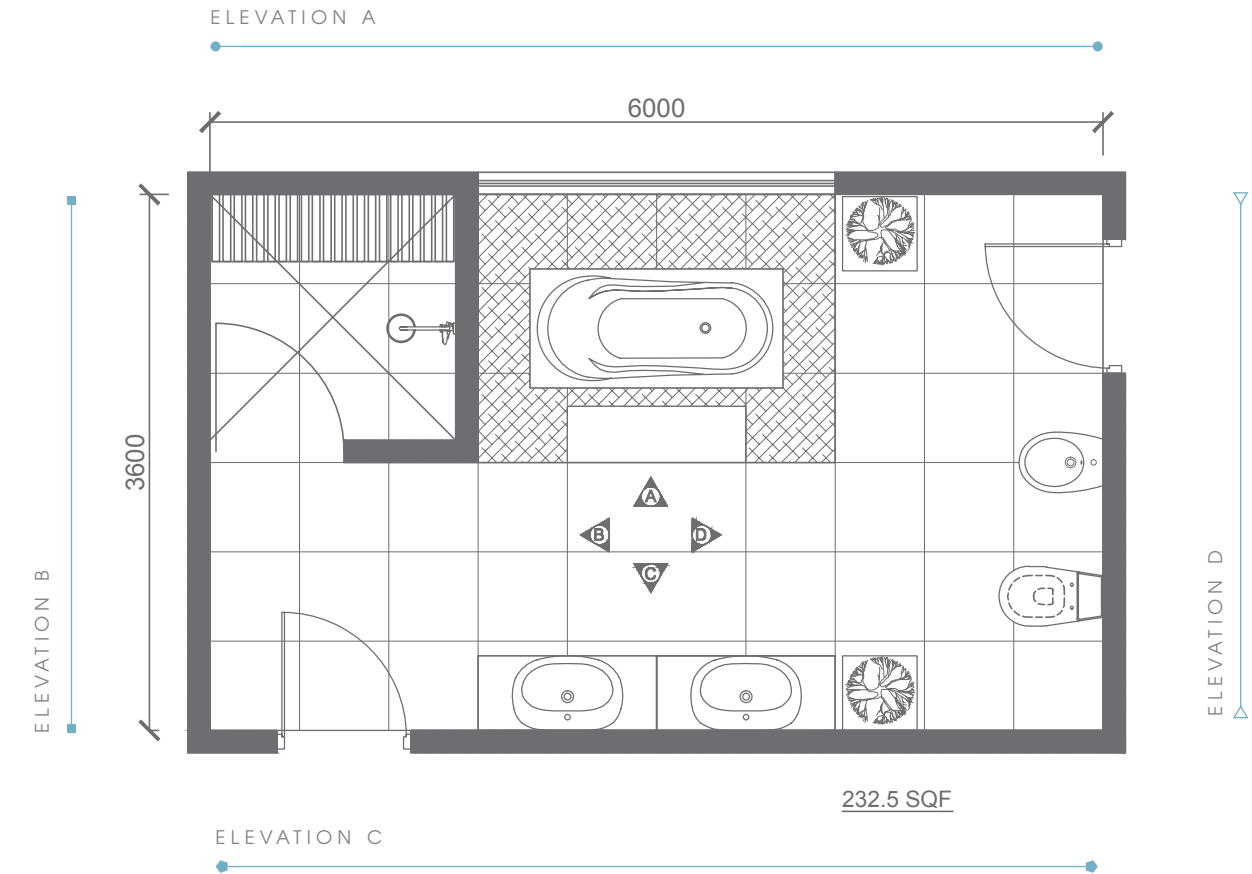

BATHWARE

AZZA COLLECTION

FAUCETS

ACCESSORIES

SINGLE FROSTED GLASS
DOOR BATHROOM
CABINET
71288

TILE SAMPLES

Plan # XXXXXXXX

Type - Luxury Bathroom
Style - Rustic
Area - 232.5 Sqf

TOP VIEW