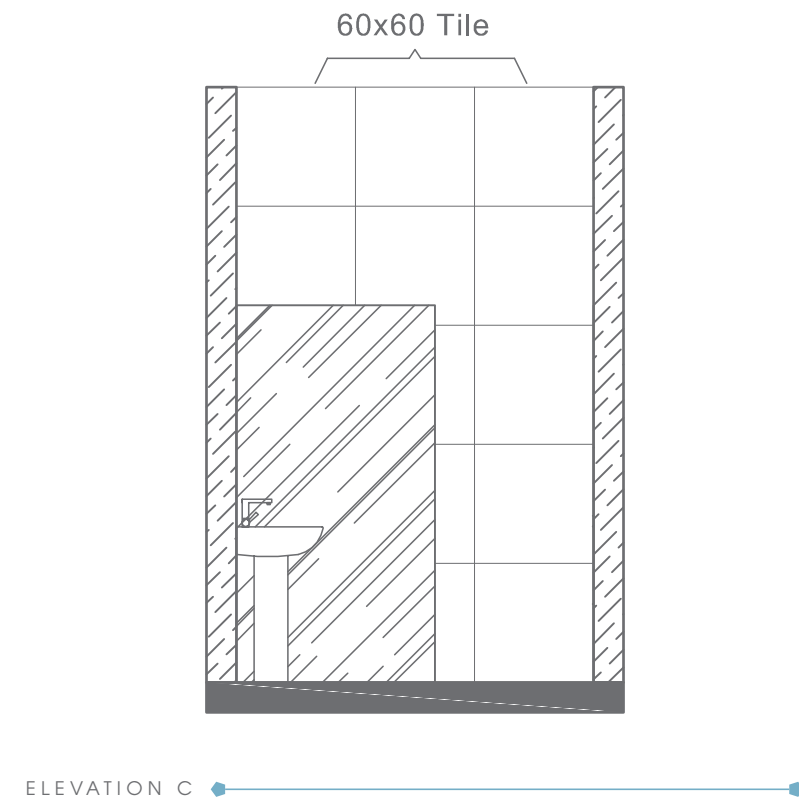

ELEVATION VIEW