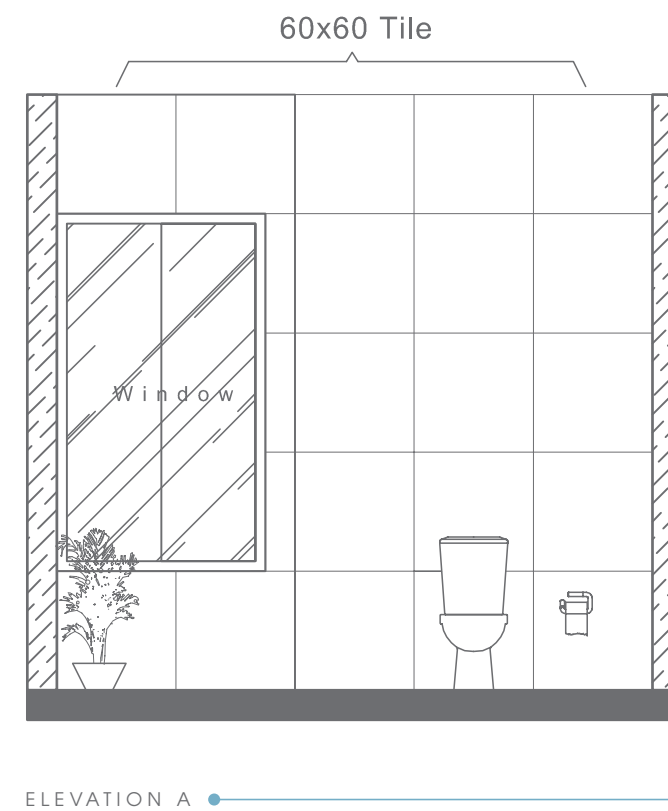

ELEVATION VIEW