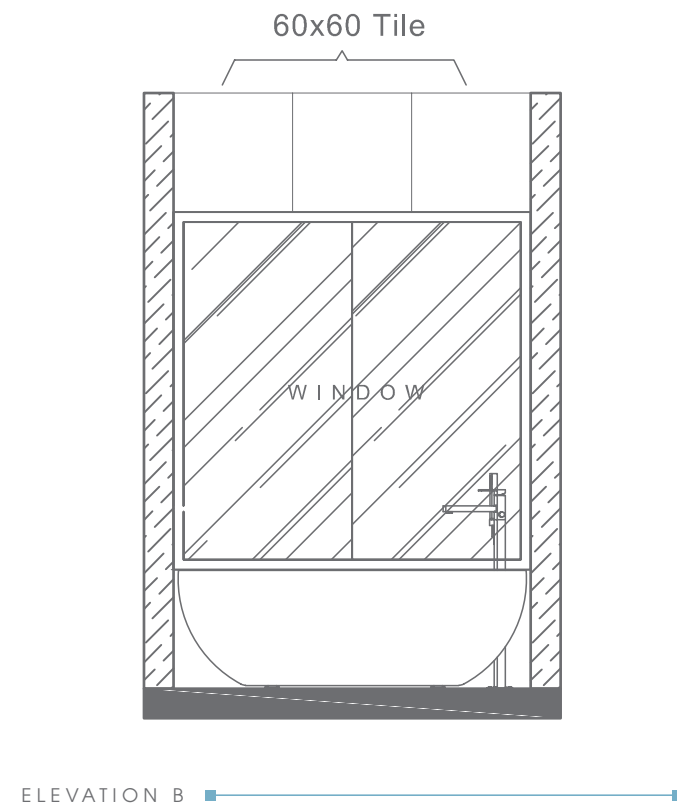

Type - Family Bathroom
Style - Modern
Area - 104.6 Sqf

TOP VIEW

104.6 SQF

ELEVATION VIEW

ELEVATION A

ELEVATION VIEW

Plan # XXXXXXXX

Type - Family Bathroom
Style - Modern
Area - 108.5 Sqf