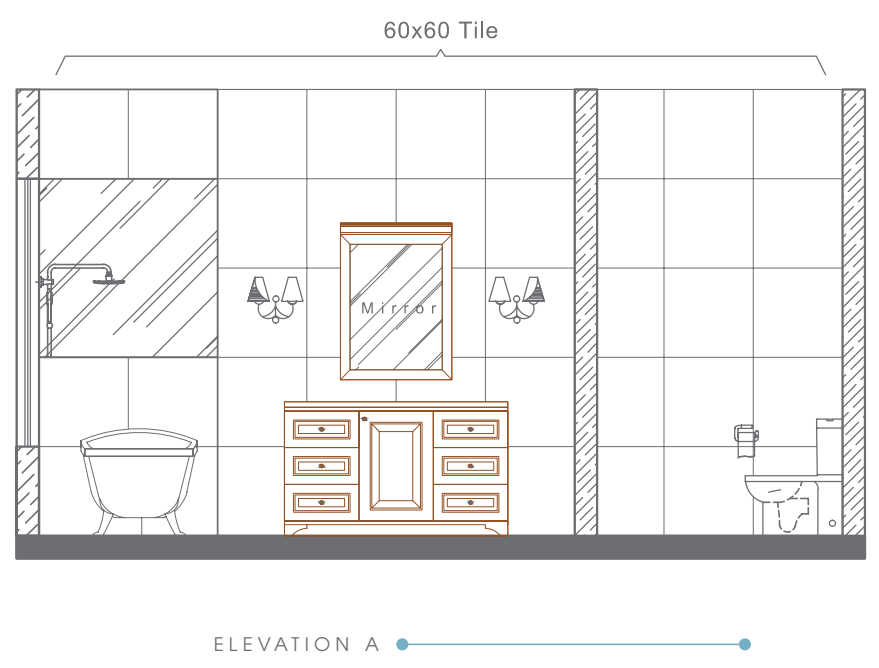

TOP VIEW

ELEVATION VIEW

ELEVATION VIEW

ELEVATION C

ELEVATION D

VIEWS

BATHWARE

O2 SELF RIMMING
WASHBASIN
RB.OO2.01G109.01.08