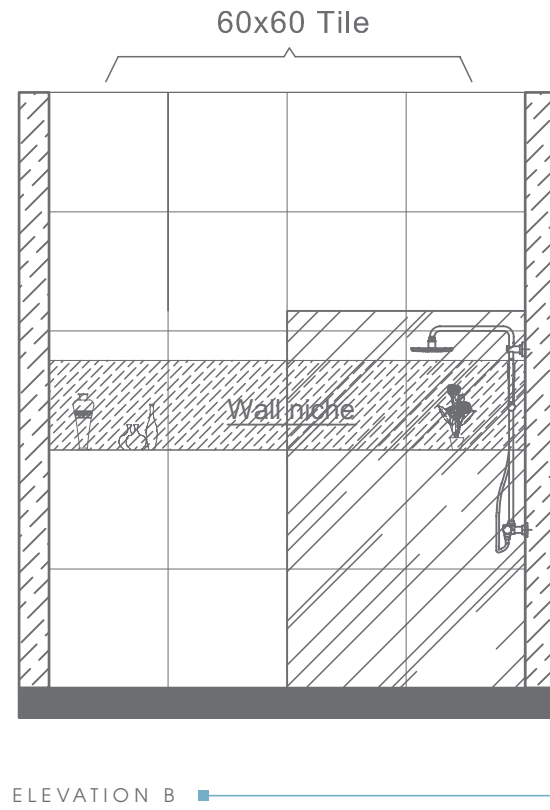

ELEVATION VIEW