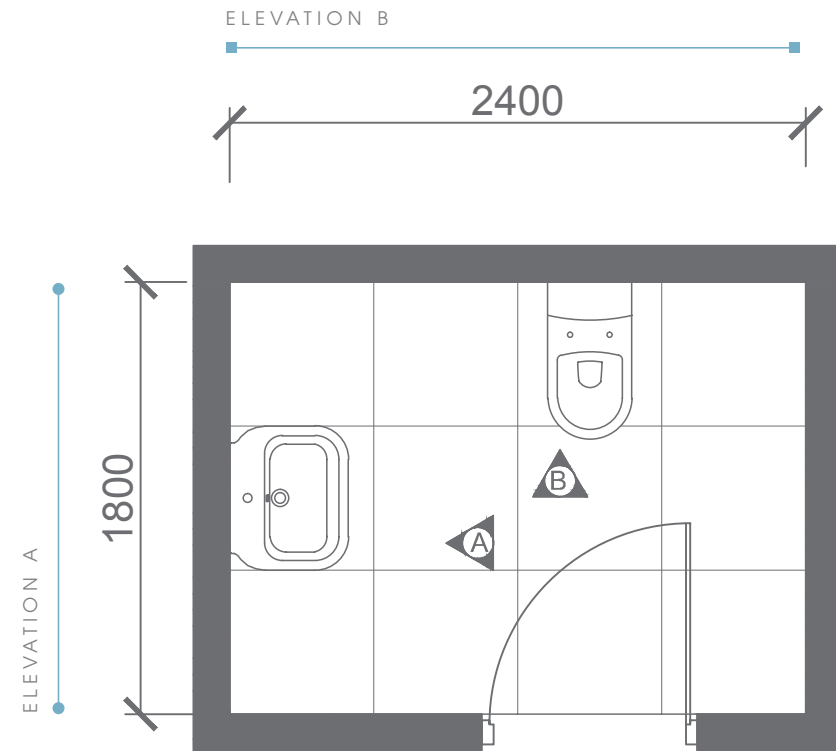

RUSTIC POWDER ROOMS

Plan # XXXXXXXX

Type - Powder Room
Style - Rustic
Area - 46.5 Sqf

TOP VIEW

46.5 SQF

ELEVATION VIEW

ELEVATION VIEW

BATHWARE