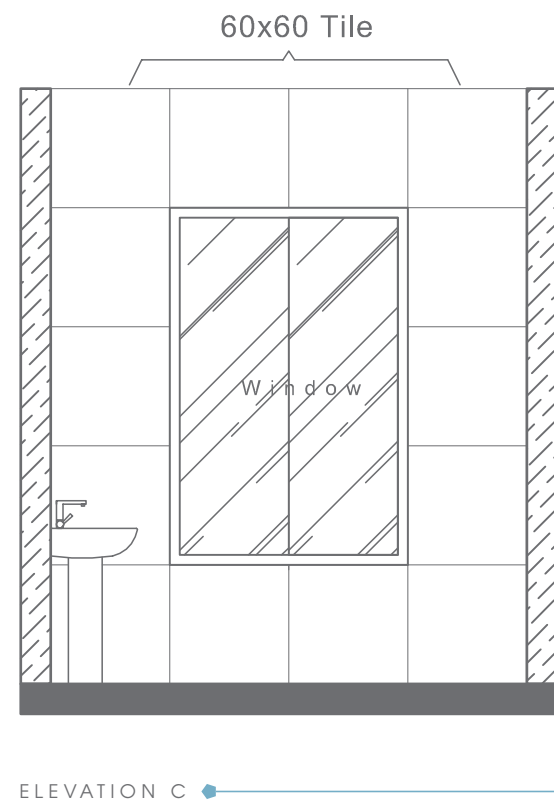

ELEVATION VIEW