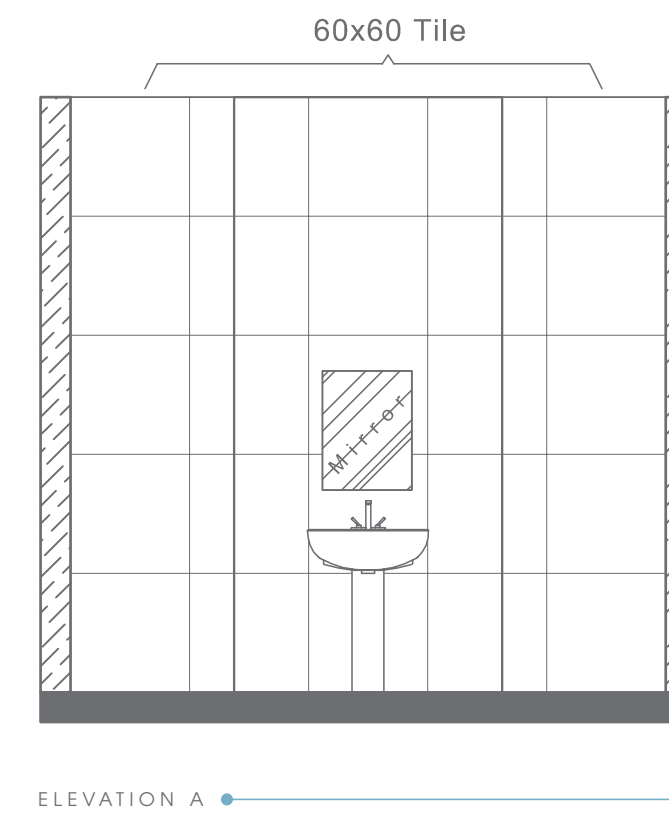

ELEVATION VIEW