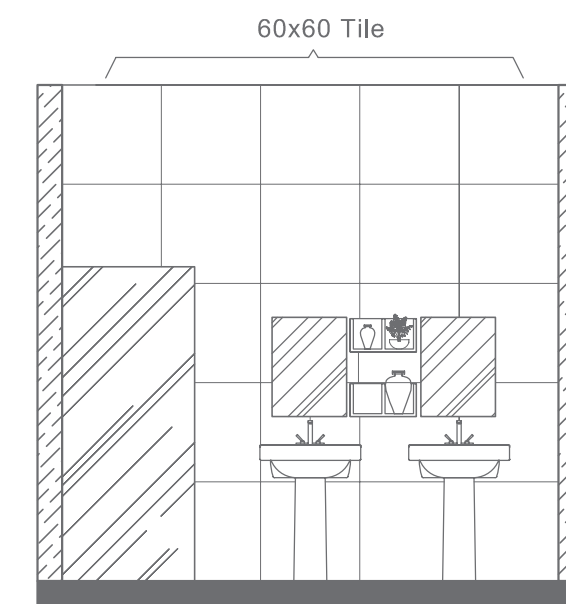

ELEVATION A