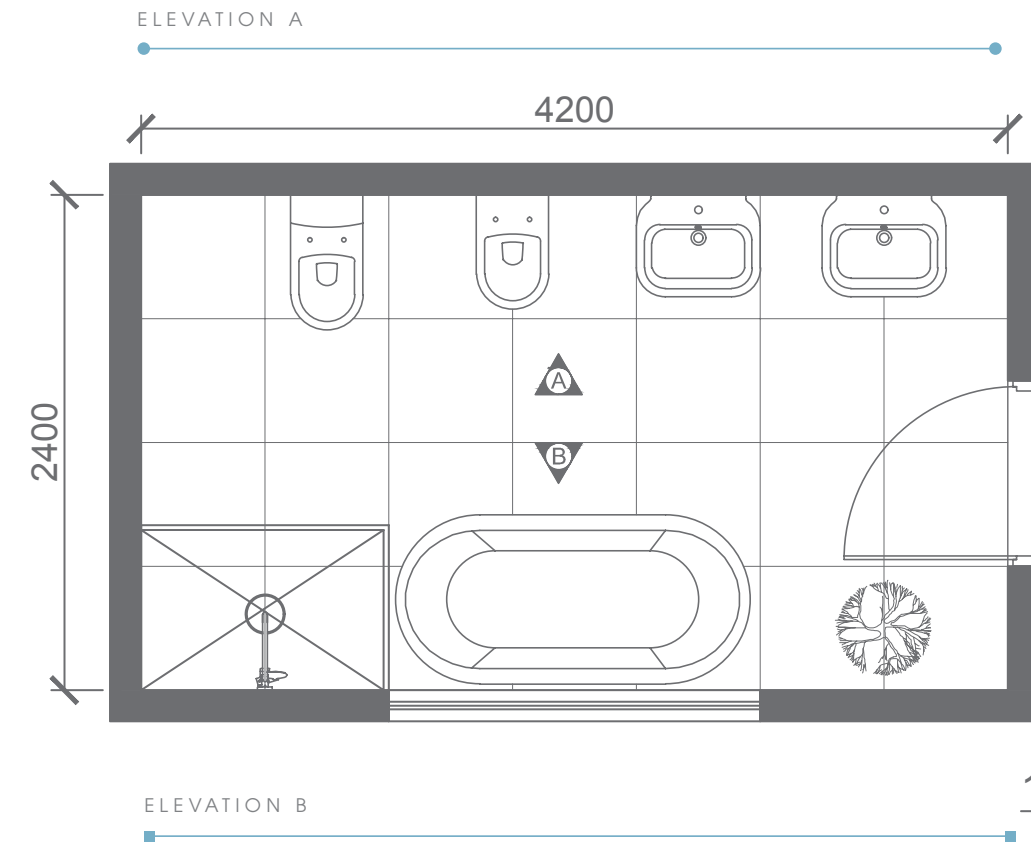

Plan # XXXXXXXX

Type - Family Bathroom
Style - Modern
Area - 113 Sqf

TOP VIEW

ELEVATION VIEW

ELEVATION VIEW

ELEVATION B

MODERN SMALL BATHROOMS

BATHWARE