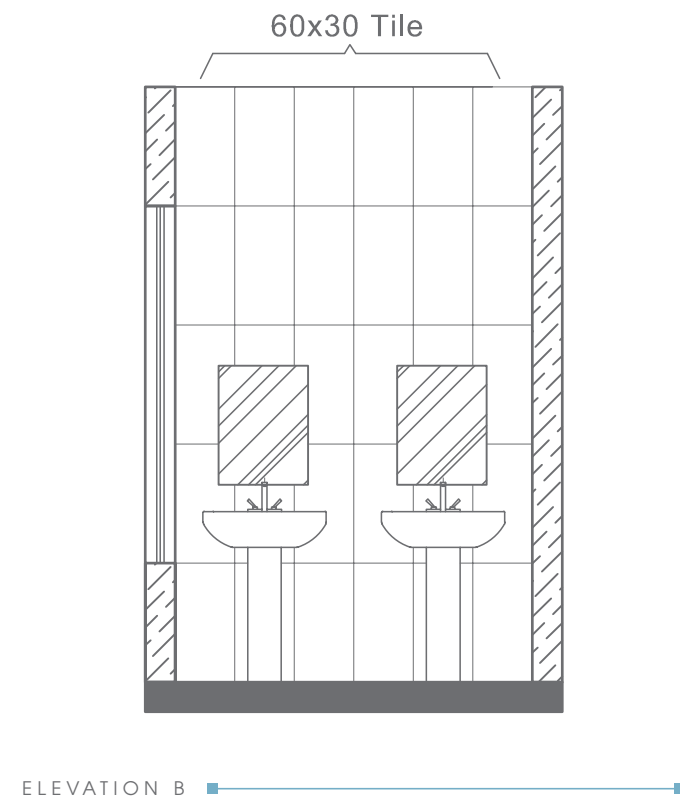

ELEVATION VIEW