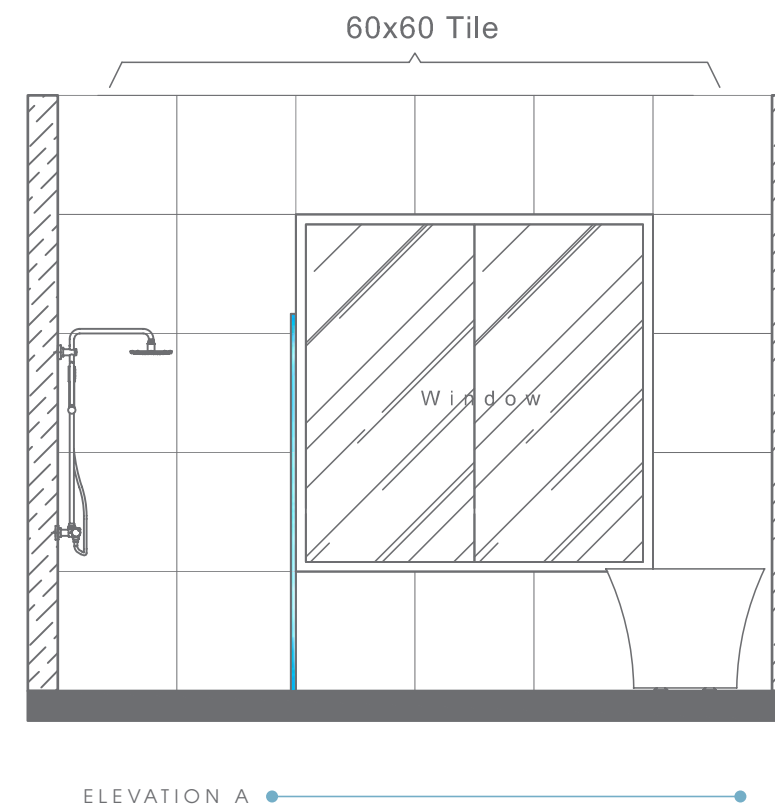

ELEVATION VIEW