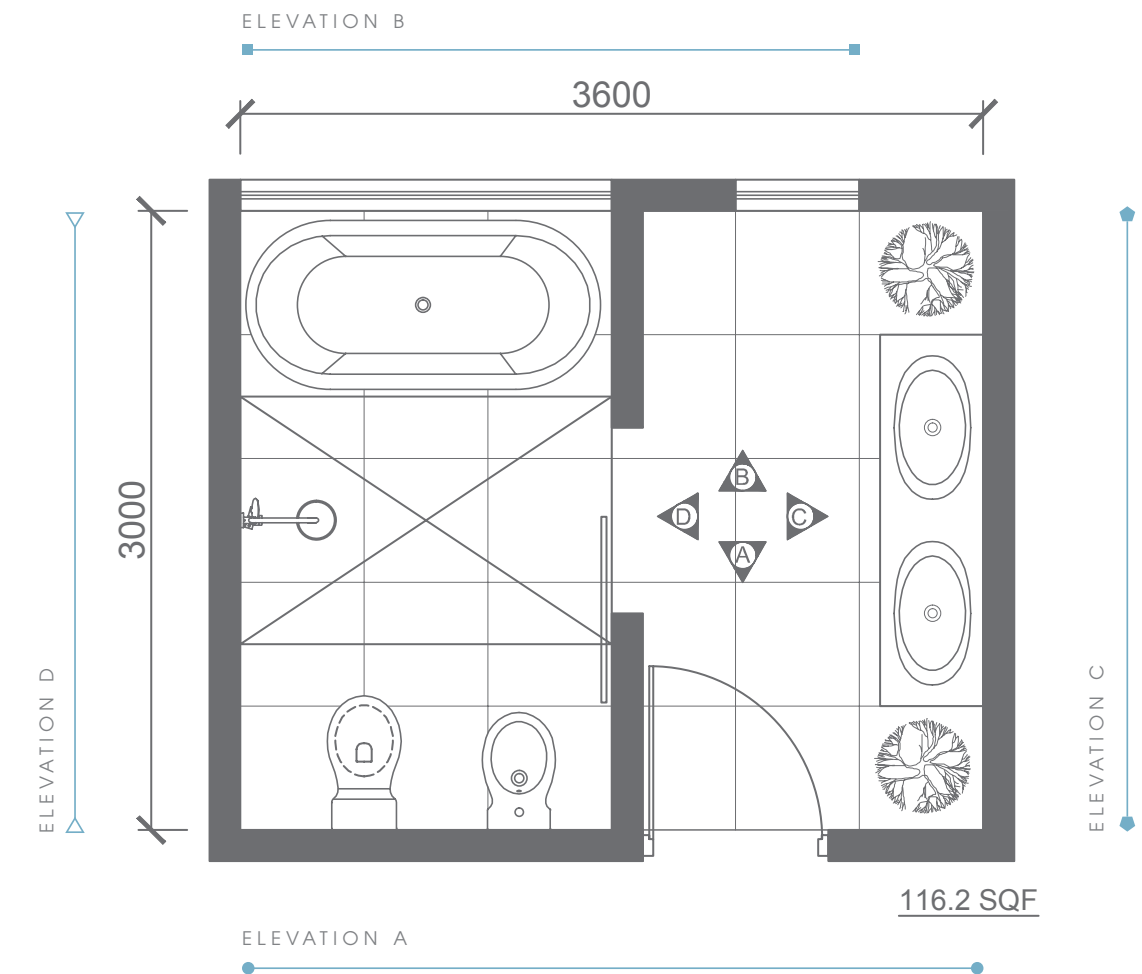

RIVIERA
BIDET
RB.RVR.05G104.01.08

Plan # XXXXXXXX

Type - Family Bathroom
Style - Modern
Area - 116.2 Sqf

TOP VIEW

ELEVATION VIEW

ELEVATION VIEW

BATHWARE

RIVIERA COLLECTION