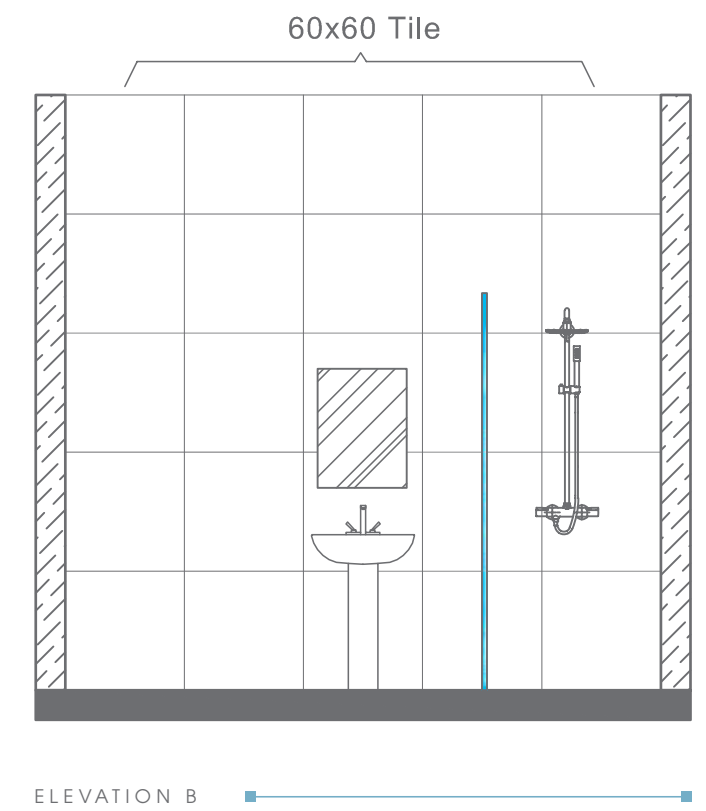

TOP VIEW

BATHWARE

URBAN D COLLECTION

URBAN D
FLOOR STANDING
WASHBASIN
RB.URD.01G101.01.08

URBAN D
WATERCLOSET
RB.URD.03G112.01.09 /
RB.URD.04G104.01.04

ELEVATION VIEW

ELEVATION VIEW

BATHWARE