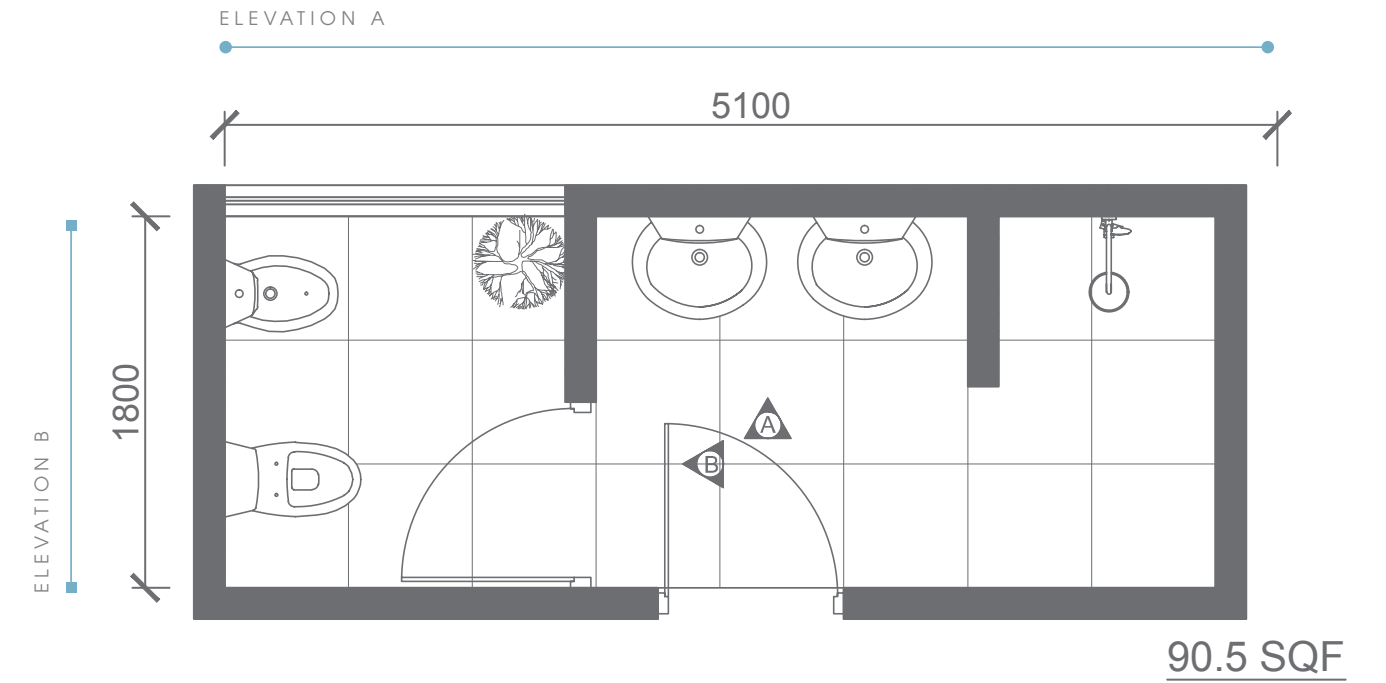

ELEVATION VIEW

BATHWARE

ELEMENT AQUA COLLECTION

ELEMENT AQUA
FLOOR STANDING
WASHBASIN
RB.EAQ.01G101.01.09

ELEMENT AQUA
WATERCLOSET
RB.EAQ.03G112.01.09 /
RB.EAQ.04G104.01.04

ELEMENT AQUA
BIDET
RB.EAQ.05G101.01.08

Plan # XXXXXXXX

Type - Family Bathroom
Style - Modern
Area - 90.5 Sqf

TOP VIEW

ELEVATION VIEW