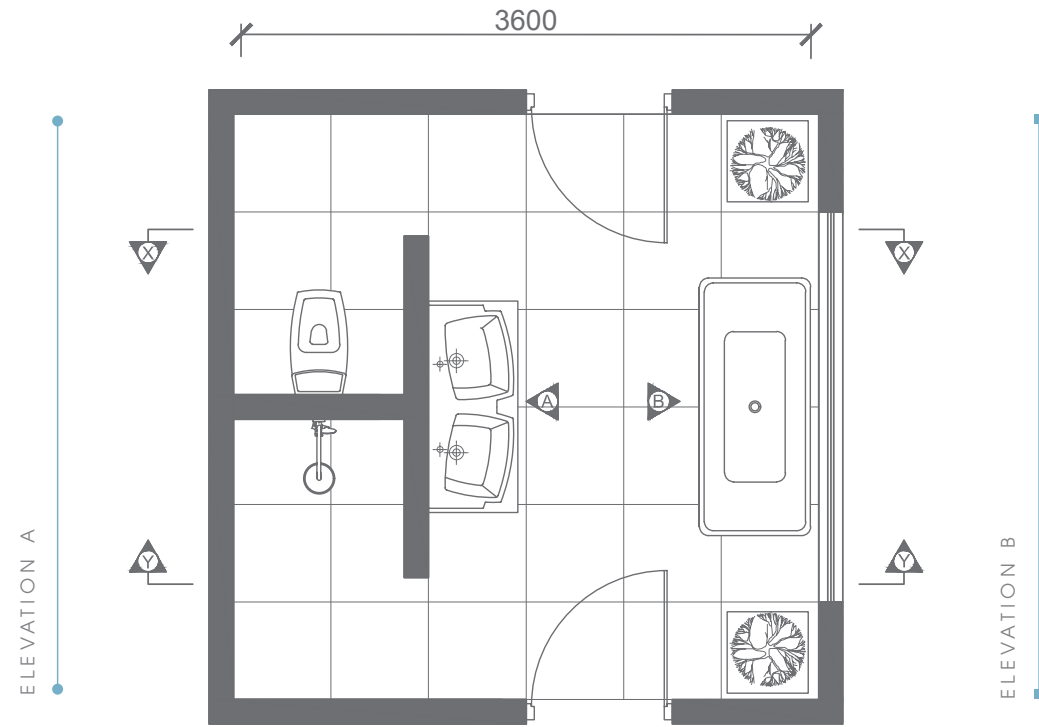

SLIDE COLLECTION

Plan # XXXXXXXX

Type - Luxury Bathroom
Style - Modern
Area - 140 Sqf

TOP VIEW

140 SQF

ELEVATION VIEW

SECTION X

SECTION Y