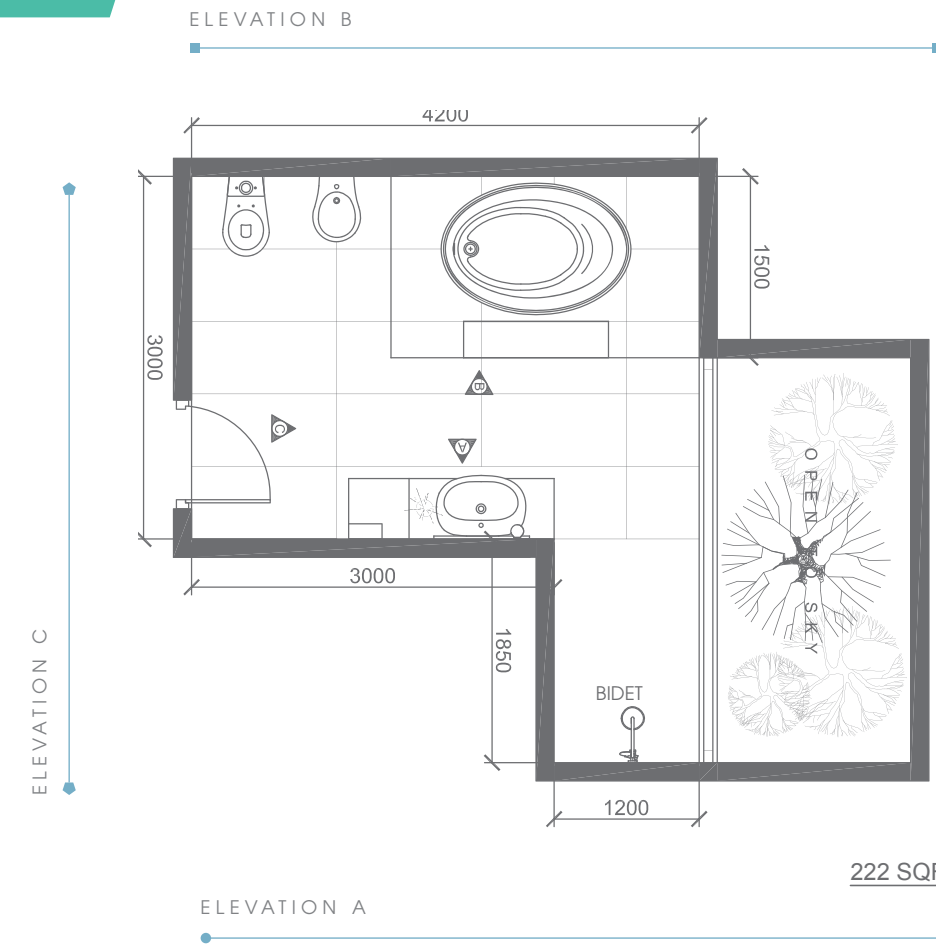

Botticino natural
9G/224
60x60

Arkansas Brown
9G/237
60x60

Plan # XXXXXXXX

Type - Luxury Bathroom
Style - Modern
Area - 222 Sqf

TOP VIEW

ELEVATION VIEW

ELEVATION VIEW

ELEVATION B