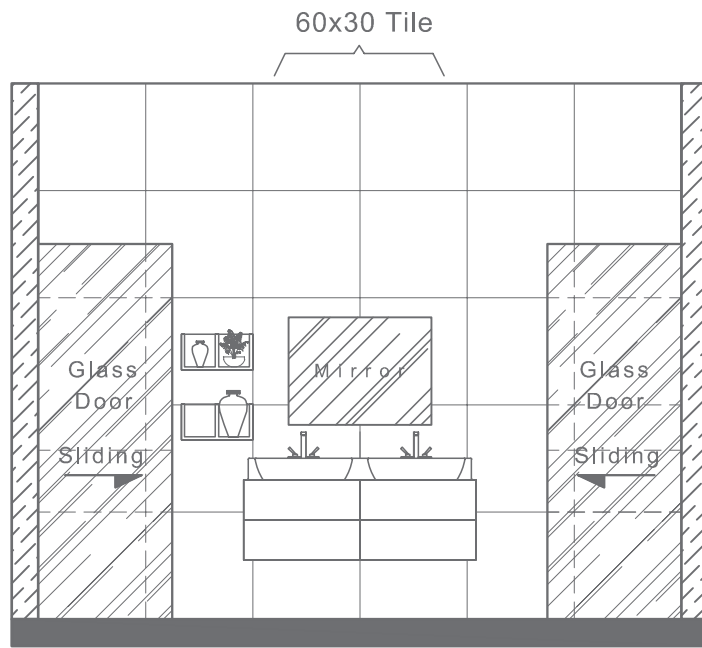

ELEVATION A