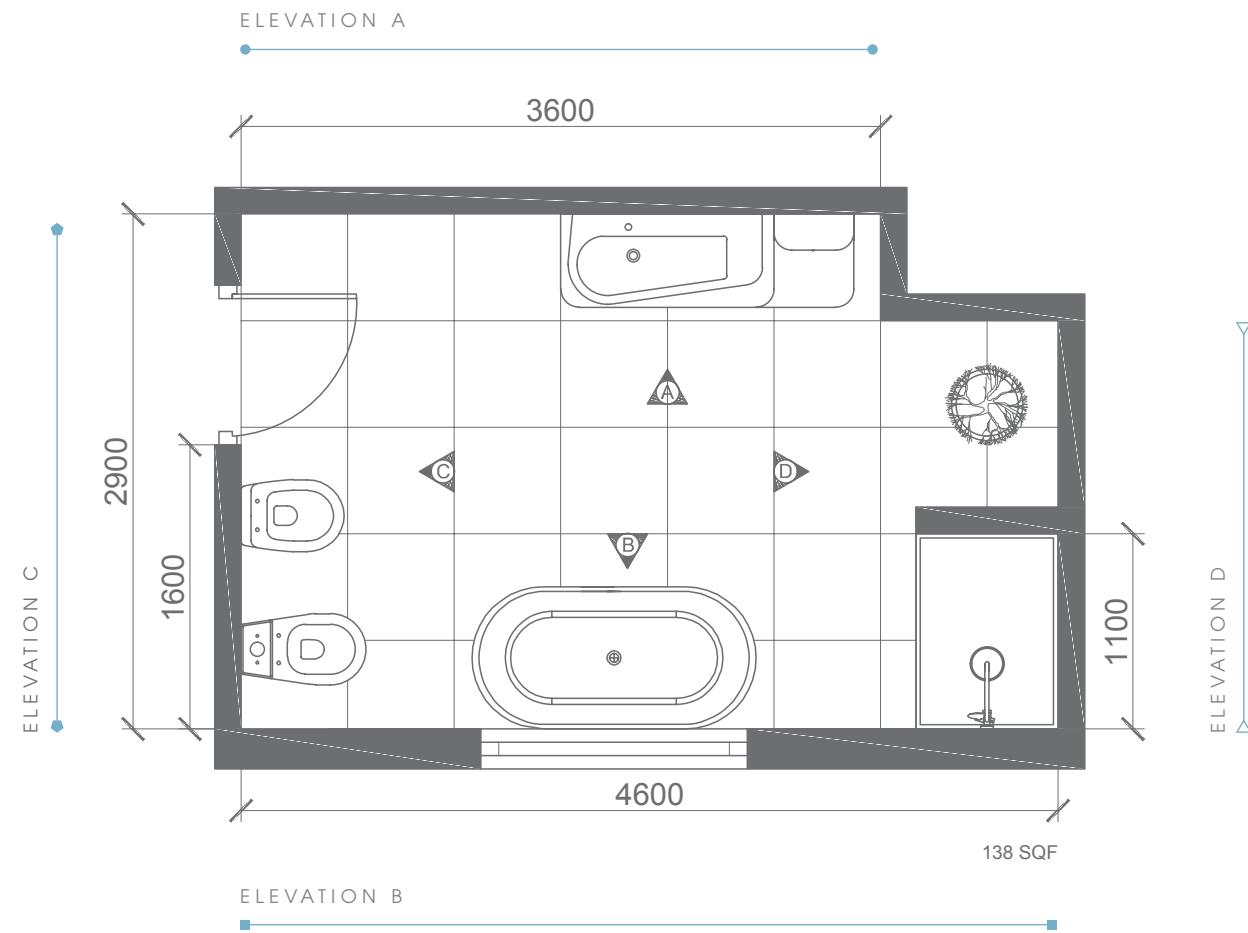

ELEMENT AQUA
WATERCLOSET
RB.EAQ.03G112.01.09 /
RB.EAQ.04G104.01.04

MODERN
LUXURY BATHROOMS

Plan # XXXXXXXX

Type - Luxury Bathroom
Style - Modern
Area - 138 Sqf

TOP VIEW

TOP VIEW

ELEVATION C

ELEVATION VIEW