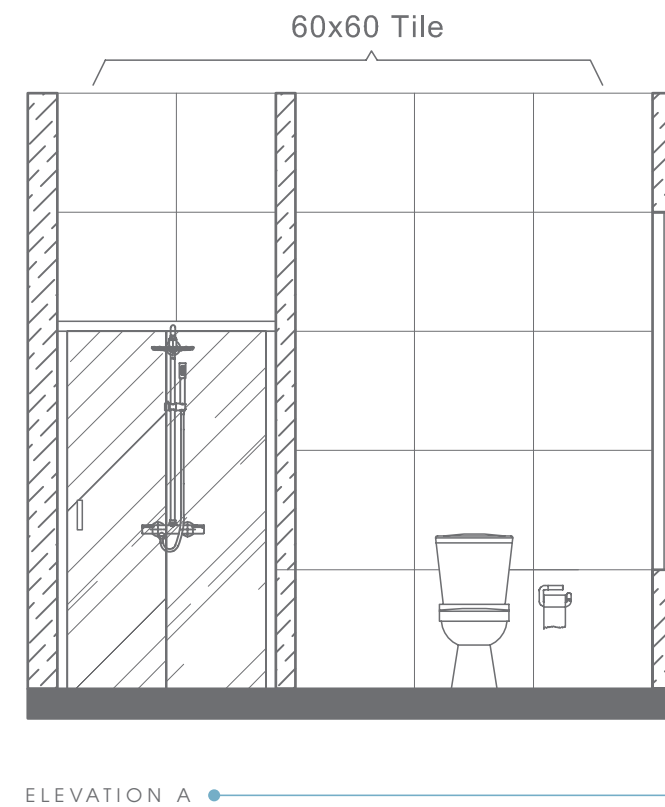

TOP VIEW

ELEVATION VIEW

ELEVATION VIEW

Plan # XXXXXXXX

Type - Small Bathroom
Style - Modern
Area - 58.1 Sqf

TOP VIEW

BATHWARE

DUNE COLLECTION