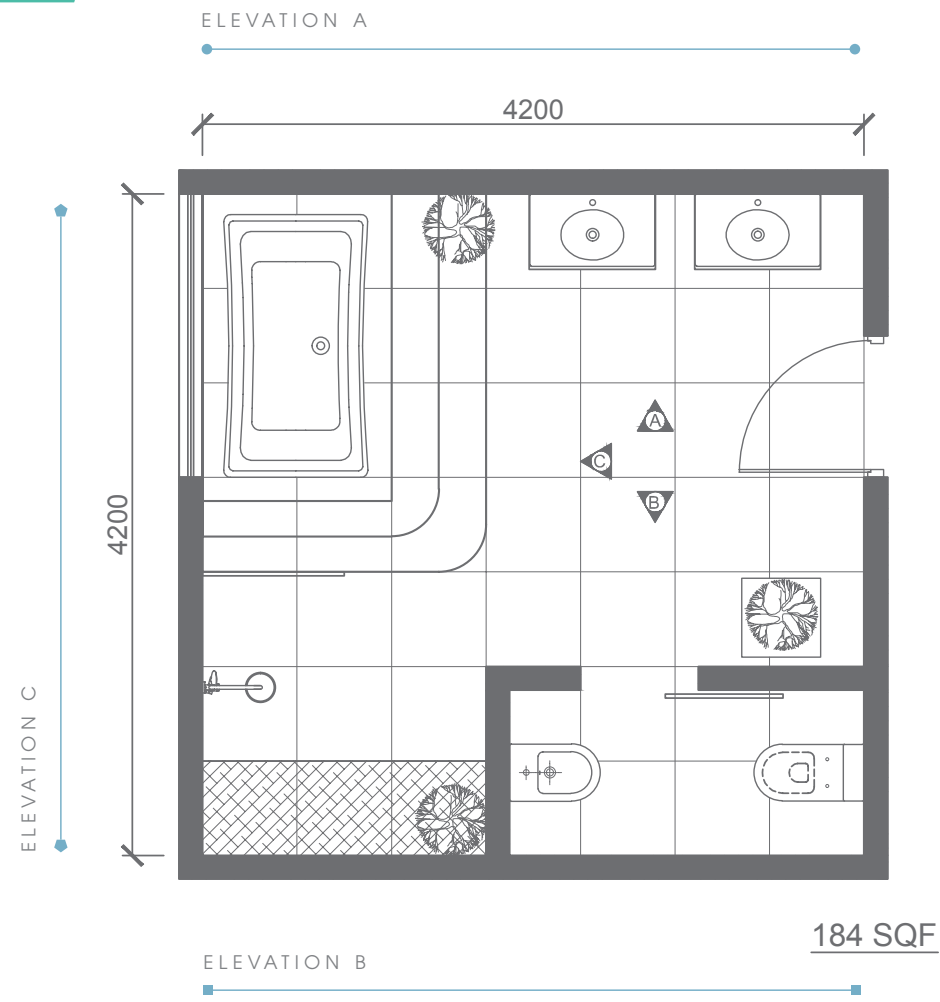

Plan # XXXXXXXX

Type - Luxury Bathroom
Style - Modern
Area - 184 Sqf

TOP VIEW

ELEVATION VIEW