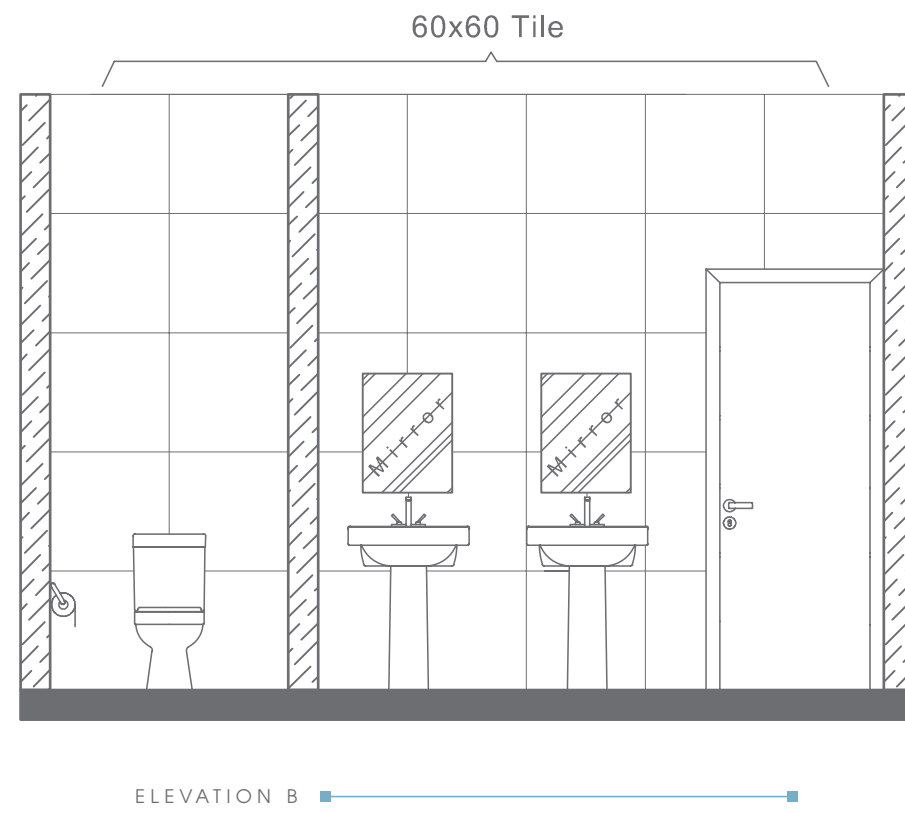

ELEVATION VIEW